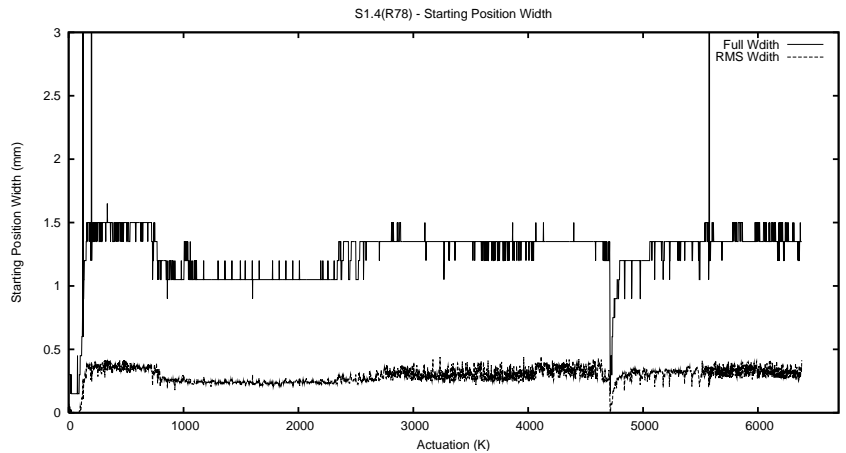

Target Performance Report - S1.4

Report Generated: October 2, 2013,

Last Actuation: 02/10/13 10:30:27

1 Operation Summary

	Last Shift	Total
Actuations:	53.7K	6383.1K
Quadrature Count errors:	0	0
Fiber ADC errors:	0	39
BPS errors (during actuation):	0	12
(R78) Gaps > 3s & < 10s:	0	50
(R78) Gaps > 10s:	2	165
(R78) SP2 Corrections:	12	1623
(R78) Capture Over/Under shoots:	1449/137	289175/43771

2 Mechanical Performance

Starting position for the last 2000 actuations.

Starting position width over time.

Acceleration for the last 2000 actuations.

Acceleration over time. Normalised to a temperature 45C using the temperature data collected by the system.