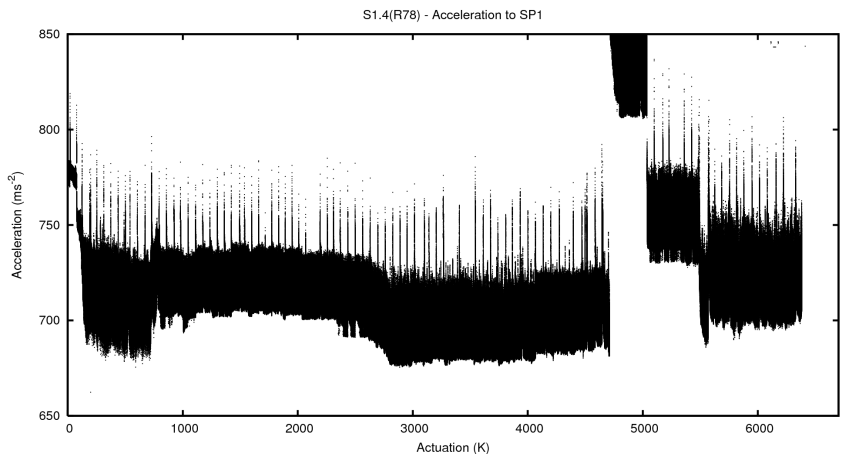

2 Mechanical Performance

Starting position for the last 2000 actuations.

Starting position width over time.

Acceleration for the last 2000 actuations.

Acceleration over time. Normalised to a temperature 45C using the temperature data collected by the system.

3 Optical Performance

4 BPS Check