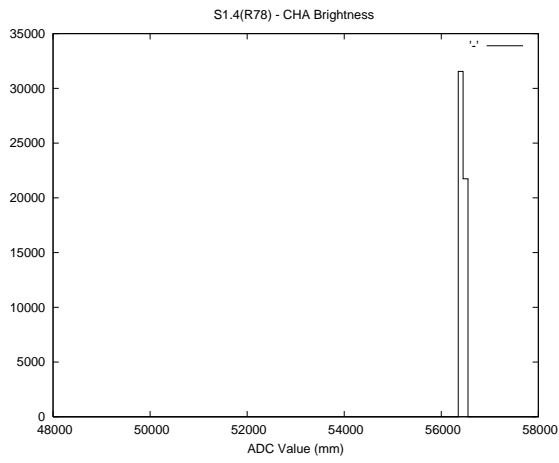

Target Performance Report - S1.4

Report Generated: October 2, 2013,

Last Actuation: 02/10/13 10:30:27

1 Operation Summary

	Last Shift	Total
Actuations:	53.7K	6383.1K
Quadrature Count errors:	0	0
Fiber ADC errors:	0	39
BPS errors (during actuation):	0	12
(R78) Gaps > 3s & < 10s:	0	50
(R78) Gaps > 10s:	2	165
(R78) SP2 Corrections:	12	1623
(R78) Capture Over/Under shoots:	1449/137	289175/43771

2 Mechanical Performance

Starting position for the last 2000 actuations.

Starting position width over time.

Acceleration for the last 2000 actuations.

Acceleration over time. Normalised to a temperature 45C using the temperature data collected by the system.

3 Optical Performance

4 BPS Check