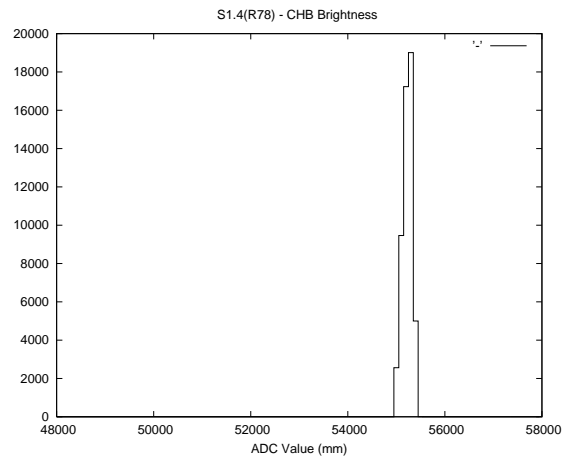

Target Performance Report - S1.4

Report Generated: October 2, 2013,

Last Actuation: 02/10/13 10:30:27

1 Operation Summary

	Last Shift	Total
Actuations:	53.7K	6383.1K
Quadrature Count errors:	0	0
Fiber ADC errors:	0	39
BPS errors (during actuation):	0	12
(R78) Gaps > 3s & < 10s:	0	50
(R78) Gaps > 10s:	2	165
(R78) SP2 Corrections:	12	1623
(R78) Capture Over/Under shoots:	1449/137	289175/43771

2 Mechanical Performance

Starting position for the last 2000 actuations.

Starting position width over time.

Acceleration for the last 2000 actuations.

Acceleration over time. Normalised to a temperature 45C using the temperature data collected by the system.

3 Optical Performance

4 BPS Check