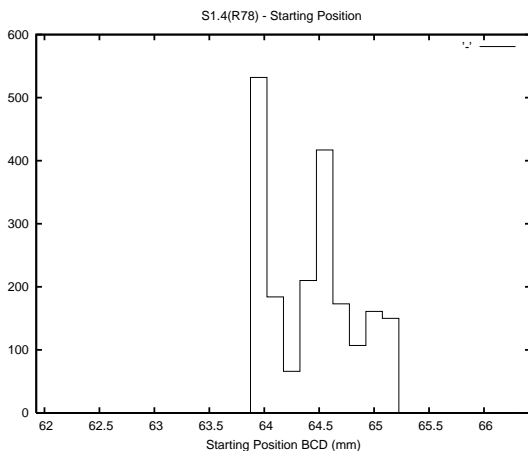

Target Performance Report - S1.4

Report Generated: October 2, 2013,

Last Actuation: 02/10/13 10:30:27

1 Operation Summary

	Last Shift	Total
Actuations:	53.7K	6383.1K
Quadrature Count errors:	0	0
Fiber ADC errors:	0	39
BPS errors (during actuation):	0	12
(R78) Gaps > 3s & < 10s:	0	50
(R78) Gaps > 10s:	2	165
(R78) SP2 Corrections:	12	1623
(R78) Capture Over/Under shoots:	1449/137	289175/43771

2 Mechanical Performance

Starting position for the last 2000 actuations.

Starting position width over time.

Acceleration for the last 2000 actuations.

Acceleration over time. Normalised to a temperature 45C using the temperature data collected by the system.

3 Optical Performance

4 BPS Check