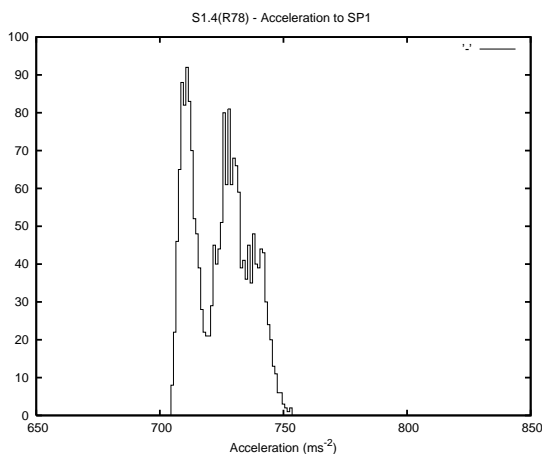

Target Performance Report - S1.4

Report Generated: October 2, 2013,

Last Actuation: 02/10/13 10:30:27

1 Operation Summary

	Last Shift	Total
Actuations:	53.7K	6383.1K
Quadrature Count errors:	0	0
Fiber ADC errors:	0	39
BPS errors (during actuation):	0	12
(R78) Gaps > 3s & < 10s:	0	50
(R78) Gaps > 10s:	2	165
(R78) SP2 Corrections:	12	1623
(R78) Capture Over/Under shoots:	1449/137	289175/43771

2 Mechanical Performance

Starting position for the last 2000 actuations.

Starting position width over time.

Acceleration for the last 2000 actuations.

Acceleration over time. Normalised to a temperature 45C using the temperature data collected by the system.