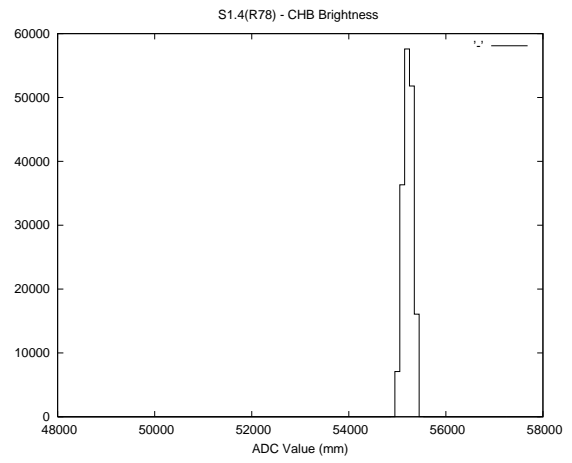

Target Performance Report - S1.4

Report Generated: October 1, 2013,

Last Actuation: 01/10/13 10:06:31

1 Operation Summary

	Last Shift	Total
Actuations:	170.2K	6329.4K
Quadrature Count errors:	0	0
Fiber ADC errors:	0	39
BPS errors (during actuation):	0	12
(R78) Gaps > 3s & < 10s:	0	50
(R78) Gaps > 10s:	3	164
(R78) SP2 Corrections:	43	1611
(R78) Capture Over/Under shoots:	2731/483	287726/43634

2 Mechanical Performance

Starting position for the last 2000 actuations.

Starting position width over time.

Acceleration for the last 2000 actuations.

Acceleration over time. Normalised to a temperature 45C using the temperature data collected by the system.

3 Optical Performance

4 BPS Check