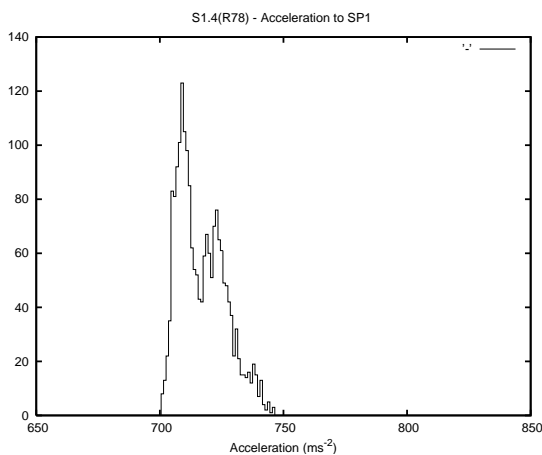

Target Performance Report - S1.4

Report Generated: October 1, 2013,

Last Actuation: 01/10/13 10:06:31

1 Operation Summary

	Last Shift	Total
Actuations:	170.2K	6329.4K
Quadrature Count errors:	0	0
Fiber ADC errors:	0	39
BPS errors (during actuation):	0	12
(R78) Gaps > 3s & < 10s:	0	50
(R78) Gaps > 10s:	3	164
(R78) SP2 Corrections:	43	1611
(R78) Capture Over/Under shoots:	2731/483	287726/43634

2 Mechanical Performance

Starting position for the last 2000 actuations.

Starting position width over time.

Acceleration for the last 2000 actuations.

Acceleration over time. Normalised to a temperature 45C using the temperature data collected by the system.