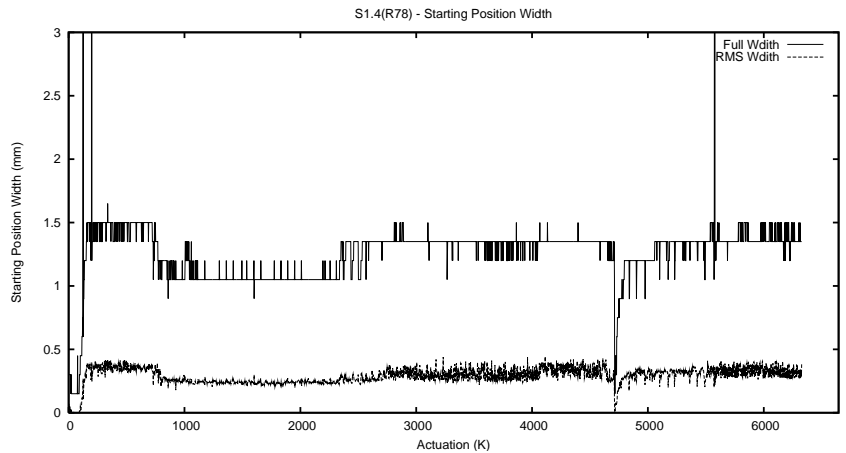

Target Performance Report - S1.4

Report Generated: October 1, 2013,

Last Actuation: 01/10/13 10:06:31

1 Operation Summary

	Last Shift	Total
Actuations:	170.2K	6329.4K
Quadrature Count errors:	0	0
Fiber ADC errors:	0	39
BPS errors (during actuation):	0	12
(R78) Gaps > 3s & < 10s:	0	50
(R78) Gaps > 10s:	3	164
(R78) SP2 Corrections:	43	1611
(R78) Capture Over/Under shoots:	2731/483	287726/43634

2 Mechanical Performance

Starting position for the last 2000 actuations.

Starting position width over time.

Acceleration for the last 2000 actuations.

Acceleration over time. Normalised to a temperature 45C using the temperature data collected by the system.