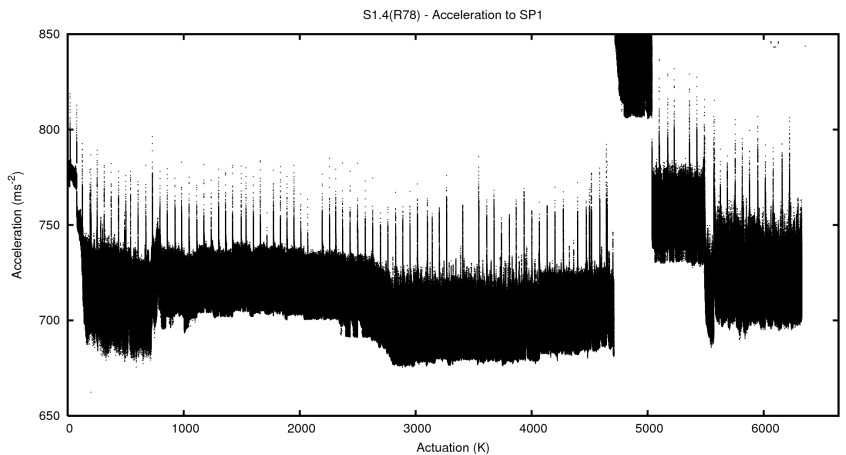

Target Performance Report - S1.4

Report Generated: October 1, 2013,

Last Actuation: 01/10/13 10:06:31

1 Operation Summary

	Last Shift	Total
Actuations:	170.2K	6329.4K
Quadrature Count errors:	0	0
Fiber ADC errors:	0	39
BPS errors (during actuation):	0	12
(R78) Gaps > 3s & < 10s:	0	50
(R78) Gaps > 10s:	3	164
(R78) SP2 Corrections:	43	1611
(R78) Capture Over/Under shoots:	2731/483	287726/43634

2 Mechanical Performance

Starting position for the last 2000 actuations.

Starting position width over time.

Acceleration for the last 2000 actuations.

Acceleration over time. Normalised to a temperature 45C using the temperature data collected by the system.

3 Optical Performance

4 BPS Check