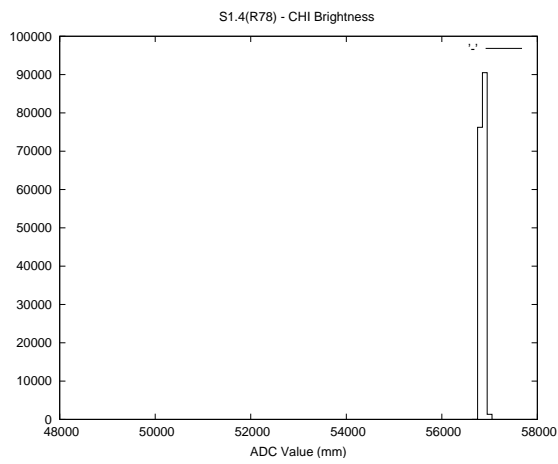

2 Mechanical Performance

Starting position for the last 2000 actuations.

Starting position width over time.

Acceleration for the last 2000 actuations.

Acceleration over time. Normalised to a temperature 45C using the temperature data collected by the system.

3 Optical Performance

4 BPS Check