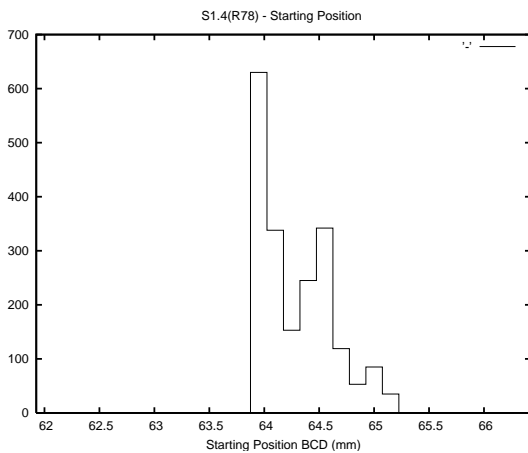

Target Performance Report - S1.4

Report Generated: October 1, 2013,

Last Actuation: 01/10/13 10:06:31

1 Operation Summary

	Last Shift	Total
Actuations:	170.2K	6329.4K
Quadrature Count errors:	0	0
Fiber ADC errors:	0	39
BPS errors (during actuation):	0	12
(R78) Gaps > 3s & < 10s:	0	50
(R78) Gaps > 10s:	3	164
(R78) SP2 Corrections:	43	1611
(R78) Capture Over/Under shoots:	2731/483	287726/43634

2 Mechanical Performance

Starting position for the last 2000 actuations.

Starting position width over time.

Acceleration for the last 2000 actuations.

Acceleration over time. Normalised to a temperature 45C using the temperature data collected by the system.

3 Optical Performance

4 BPS Check