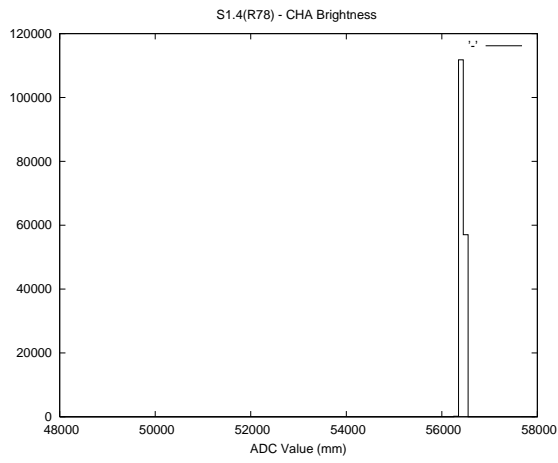

Target Performance Report - S1.4

Report Generated: October 1, 2013,

Last Actuation: 01/10/13 10:06:31

1 Operation Summary

	Last Shift	Total
Actuations:	170.2K	6329.4K
Quadrature Count errors:	0	0
Fiber ADC errors:	0	39
BPS errors (during actuation):	0	12
(R78) Gaps > 3s & < 10s:	0	50
(R78) Gaps > 10s:	3	164
(R78) SP2 Corrections:	43	1611
(R78) Capture Over/Under shoots:	2731/483	287726/43634

2 Mechanical Performance

Starting position for the last 2000 actuations.

Starting position width over time.

Acceleration for the last 2000 actuations.

Acceleration over time. Normalised to a temperature 45C using the temperature data collected by the system.

3 Optical Performance

4 BPS Check