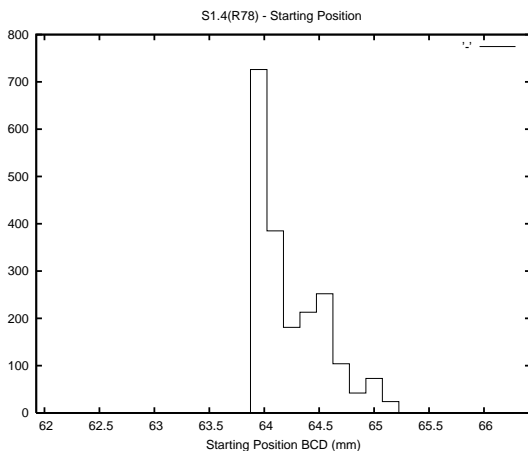

**Target Performance Report - S1.4**  
 Report Generated: September 28, 2013,  
 Last Actuation: 28/09/13 12:18:55

**1 Operation Summary**

	Last Shift	Total
Actuations:	144.4K	6159.2K
Quadrature Count errors:	0	0
Fiber ADC errors:	0	39
BPS errors (during actuation):	0	12
(R78) Gaps > 3s & < 10s:	0	50
(R78) Gaps > 10s:	3	162
(R78) SP2 Corrections:	30	1568
(R78) Capture Over/Under shoots:	1412/416	284995/43151

**2 Mechanical Performance**

Starting position for the last 2000 actuations.

Starting position width over time.

Acceleration for the last 2000 actuations.

Acceleration over time. Normalised to a temperature 45C using the temperature data collected by the system.

### 3 Optical Performance