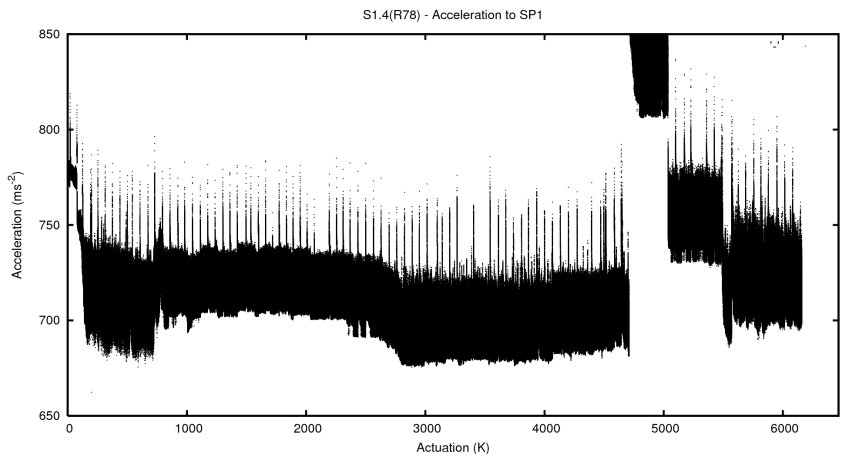

**2 Mechanical Performance**

Starting position for the last 2000 actuations.

Starting position width over time.

Acceleration for the last 2000 actuations.

Acceleration over time. Normalised to a temperature 45C using the temperature data collected by the system.