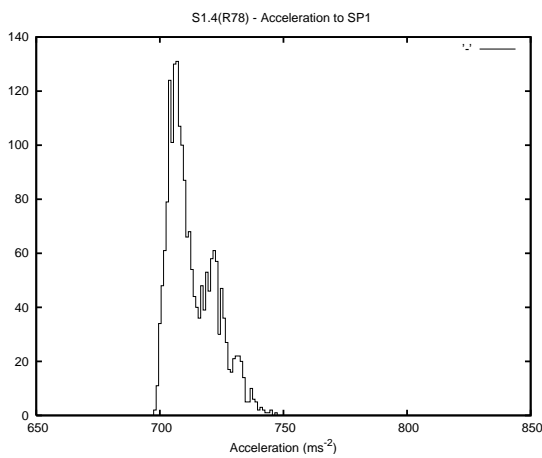

**Target Performance Report - S1.4**  
 Report Generated: September 28, 2013,  
 Last Actuation: 28/09/13 12:18:55

**1 Operation Summary**

	Last Shift	Total
Actuations:	144.4K	6159.2K
Quadrature Count errors:	0	0
Fiber ADC errors:	0	39
BPS errors (during actuation):	0	12
(R78) Gaps > 3s & < 10s:	0	50
(R78) Gaps > 10s:	3	162
(R78) SP2 Corrections:	30	1568
(R78) Capture Over/Under shoots:	1412/416	284995/43151

**2 Mechanical Performance**

Starting position for the last 2000 actuations.

Starting position width over time.

Acceleration for the last 2000 actuations.

Acceleration over time. Normalised to a temperature 45C using the temperature data collected by the system.