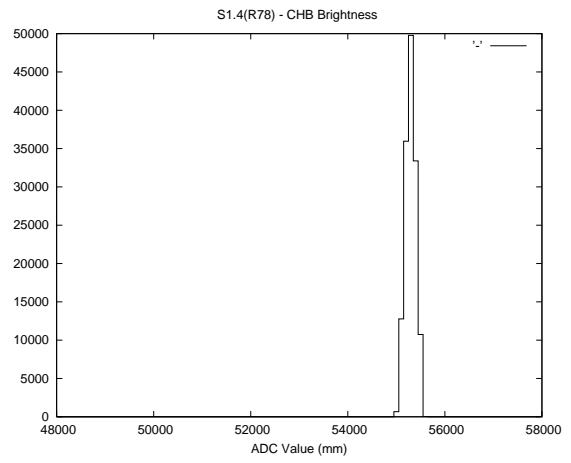

**2 Mechanical Performance**

Starting position for the last 2000 actuations.

Starting position width over time.

Acceleration for the last 2000 actuations.

Acceleration over time. Normalised to a temperature 45C using the temperature data collected by the system.

### 3 Optical Performance