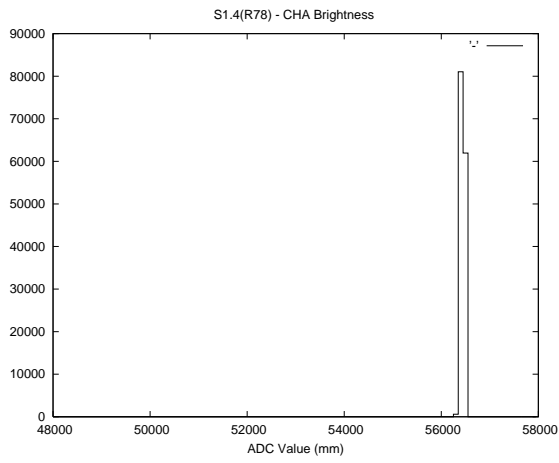

**Target Performance Report - S1.4**  
 Report Generated: September 28, 2013,  
 Last Actuation: 28/09/13 12:18:55

**1 Operation Summary**

	Last Shift	Total
Actuations:	144.4K	6159.2K
Quadrature Count errors:	0	0
Fiber ADC errors:	0	39
BPS errors (during actuation):	0	12
(R78) Gaps > 3s & < 10s:	0	50
(R78) Gaps > 10s:	3	162
(R78) SP2 Corrections:	30	1568
(R78) Capture Over/Under shoots:	1412/416	284995/43151

**2 Mechanical Performance**

Starting position for the last 2000 actuations.

Starting position width over time.

Acceleration for the last 2000 actuations.

Acceleration over time. Normalised to a temperature 45C using the temperature data collected by the system.

### 3 Optical Performance