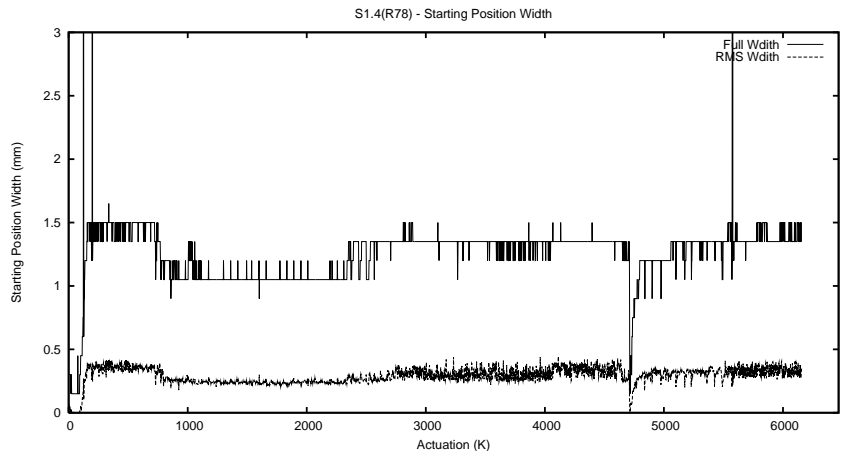

**Target Performance Report - S1.4**  
 Report Generated: September 28, 2013,  
 Last Actuation: 28/09/13 12:18:55

**1 Operation Summary**

	Last Shift	Total
Actuations:	144.4K	6159.2K
Quadrature Count errors:	0	0
Fiber ADC errors:	0	39
BPS errors (during actuation):	0	12
(R78) Gaps > 3s & < 10s:	0	50
(R78) Gaps > 10s:	3	162
(R78) SP2 Corrections:	30	1568
(R78) Capture Over/Under shoots:	1412/416	284995/43151

**2 Mechanical Performance**

Starting position for the last 2000 actuations.

Starting position width over time.

Acceleration for the last 2000 actuations.

Acceleration over time. Normalised to a temperature 45C using the temperature data collected by the system.