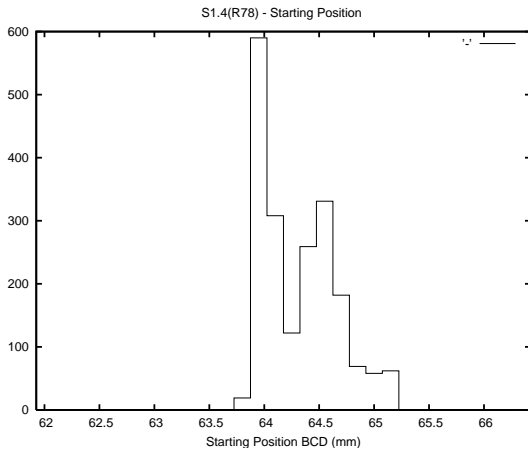

Target Performance Report - S1.4
 Report Generated: September 24, 2013,
 Last Actuation: 24/09/13 10:18:03

1 Operation Summary

	Last Shift	Total
Actuations:	328.5K	6014.8K
Quadrature Count errors:	0	0
Fiber ADC errors:	0	39
BPS errors (during actuation):	0	12
(R78) Gaps > 3s & < 10s:	6	50
(R78) Gaps > 10s:	6	160
(R78) SP2 Corrections:	200	1538
(R78) Capture Over/Under shoots:	7583/2067	283583/42735

2 Mechanical Performance

Starting position for the last 2000 actuations.

Starting position width over time.

Acceleration for the last 2000 actuations.

Acceleration over time. Normalised to a temperature 45C using the temperature data collected by the system.

3 Optical Performance

4 BPS Check