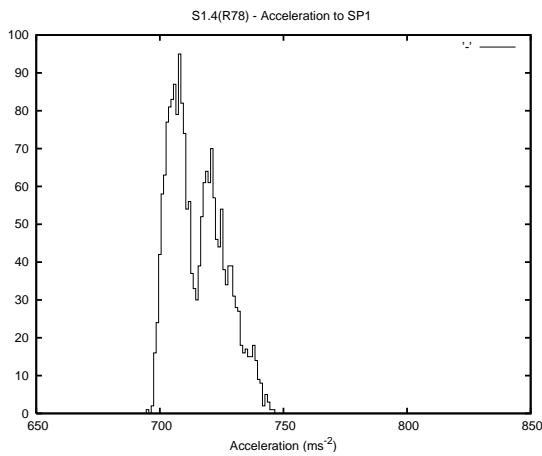

Target Performance Report - S1.4
 Report Generated: September 24, 2013,
 Last Actuation: 24/09/13 10:18:03

1 Operation Summary

	Last Shift	Total
Actuations:	328.5K	6014.8K
Quadrature Count errors:	0	0
Fiber ADC errors:	0	39
BPS errors (during actuation):	0	12
(R78) Gaps > 3s & < 10s:	6	50
(R78) Gaps > 10s:	6	160
(R78) SP2 Corrections:	200	1538
(R78) Capture Over/Under shoots:	7583/2067	283583/42735

2 Mechanical Performance

Starting position for the last 2000 actuations.

Starting position width over time.

Acceleration for the last 2000 actuations.

Acceleration over time. Normalised to a temperature 45C using the temperature data collected by the system.