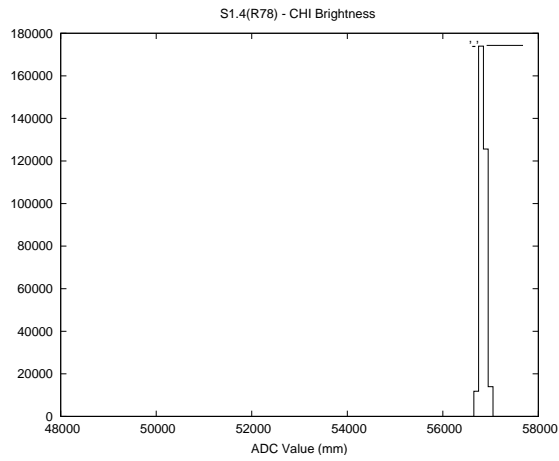

Target Performance Report - S1.4
 Report Generated: September 24, 2013,
 Last Actuation: 24/09/13 10:18:03

1 Operation Summary

	Last Shift	Total
Actuations:	328.5K	6014.8K
Quadrature Count errors:	0	0
Fiber ADC errors:	0	39
BPS errors (during actuation):	0	12
(R78) Gaps > 3s & < 10s:	6	50
(R78) Gaps > 10s:	6	160
(R78) SP2 Corrections:	200	1538
(R78) Capture Over/Under shoots:	7583/2067	283583/42735

2 Mechanical Performance

Starting position for the last 2000 actuations.

Starting position width over time.

Acceleration for the last 2000 actuations.

Acceleration over time. Normalised to a temperature 45C using the temperature data collected by the system.

3 Optical Performance

4 BPS Check