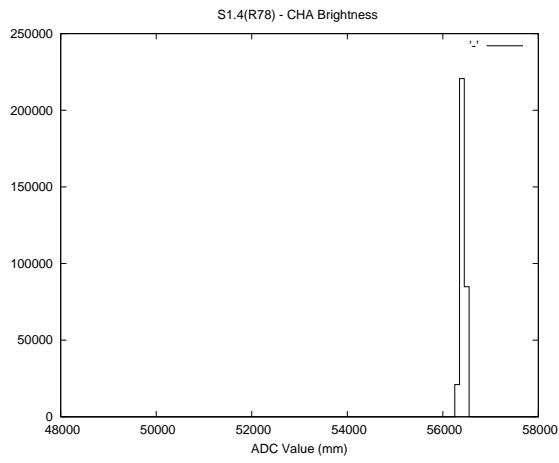

Target Performance Report - S1.4
 Report Generated: September 24, 2013,
 Last Actuation: 24/09/13 10:18:03

1 Operation Summary

	Last Shift	Total
Actuations:	328.5K	6014.8K
Quadrature Count errors:	0	0
Fiber ADC errors:	0	39
BPS errors (during actuation):	0	12
(R78) Gaps > 3s & < 10s:	6	50
(R78) Gaps > 10s:	6	160
(R78) SP2 Corrections:	200	1538
(R78) Capture Over/Under shoots:	7583/2067	283583/42735

2 Mechanical Performance

Starting position for the last 2000 actuations.

Starting position width over time.

Acceleration for the last 2000 actuations.

Acceleration over time. Normalised to a temperature 45C using the temperature data collected by the system.

3 Optical Performance

4 BPS Check