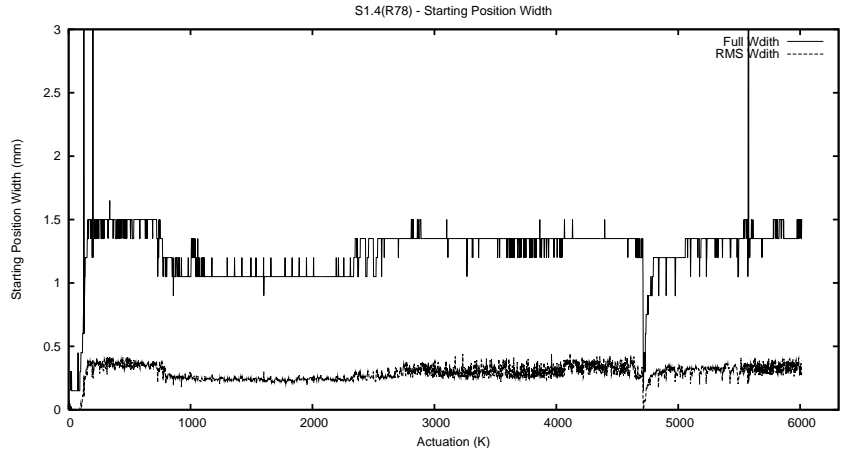

Target Performance Report - S1.4
 Report Generated: September 24, 2013,
 Last Actuation: 24/09/13 10:18:03

1 Operation Summary

	Last Shift	Total
Actuations:	328.5K	6014.8K
Quadrature Count errors:	0	0
Fiber ADC errors:	0	39
BPS errors (during actuation):	0	12
(R78) Gaps > 3s & < 10s:	6	50
(R78) Gaps > 10s:	6	160
(R78) SP2 Corrections:	200	1538
(R78) Capture Over/Under shoots:	7583/2067	283583/42735

2 Mechanical Performance

Starting position for the last 2000 actuations.

Starting position width over time.

Acceleration for the last 2000 actuations.

Acceleration over time. Normalised to a temperature 45C using the temperature data collected by the system.