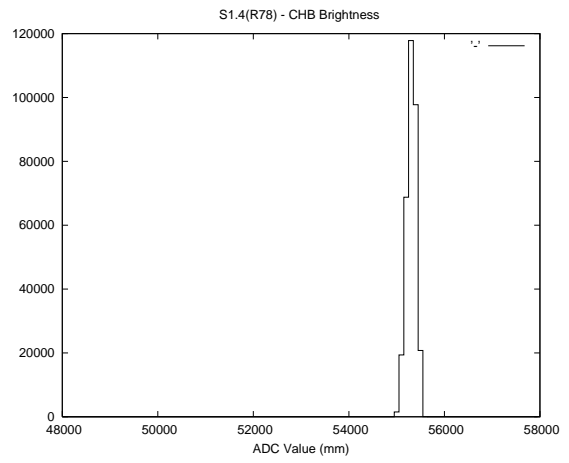

Target Performance Report - S1.4
 Report Generated: September 24, 2013,
 Last Actuation: 24/09/13 10:18:03

1 Operation Summary

	Last Shift	Total
Actuations:	328.5K	6014.8K
Quadrature Count errors:	0	0
Fiber ADC errors:	0	39
BPS errors (during actuation):	0	12
(R78) Gaps > 3s & < 10s:	6	50
(R78) Gaps > 10s:	6	160
(R78) SP2 Corrections:	200	1538
(R78) Capture Over/Under shoots:	7583/2067	283583/42735

2 Mechanical Performance

Starting position for the last 2000 actuations.

Starting position width over time.

Acceleration for the last 2000 actuations.

Acceleration over time. Normalised to a temperature 45C using the temperature data collected by the system.

3 Optical Performance

4 BPS Check