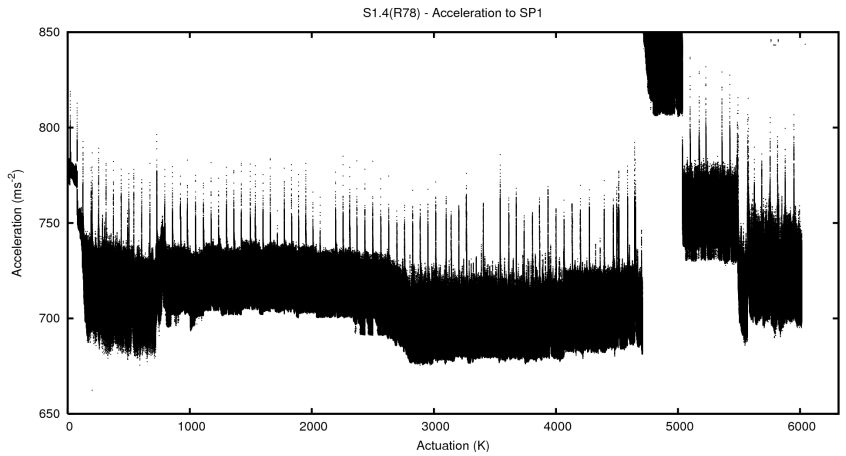

Target Performance Report - S1.4
 Report Generated: September 24, 2013,
 Last Actuation: 24/09/13 10:18:03

1 Operation Summary

	Last Shift	Total
Actuations:	328.5K	6014.8K
Quadrature Count errors:	0	0
Fiber ADC errors:	0	39
BPS errors (during actuation):	0	12
(R78) Gaps > 3s & < 10s:	6	50
(R78) Gaps > 10s:	6	160
(R78) SP2 Corrections:	200	1538
(R78) Capture Over/Under shoots:	7583/2067	283583/42735

2 Mechanical Performance

Starting position for the last 2000 actuations.

Starting position width over time.

Acceleration for the last 2000 actuations.

Acceleration over time. Normalised to a temperature 45C using the temperature data collected by the system.

3 Optical Performance

4 BPS Check