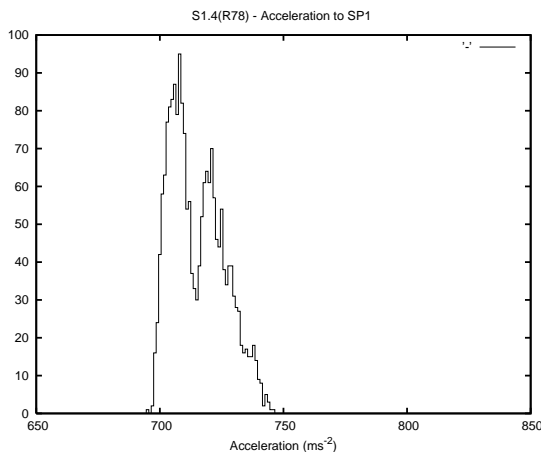

Target Performance Report - S1.4
 Report Generated: September 24, 2013,
 Last Actuation: 24/09/13 10:18:03

1 Operation Summary

	Last Shift	Total
Actuations:	328.5K	6014.8K
Quadrature Count errors:	0	0
Fiber ADC errors:	0	39
BPS errors (during actuation):	0	12
(R78) Gaps > 3s & < 10s:	6	50
(R78) Gaps > 10s:	6	160
(R78) SP2 Corrections:	200	1538
(R78) Capture Over/Under shoots:	7583/2067	283583/42735

2 Mechanical Performance

Starting position for the last 2000 actuations.

Starting position width over time.

Acceleration for the last 2000 actuations.

Acceleration over time. Normalised to a temperature 45C using the temperature data collected by the system.