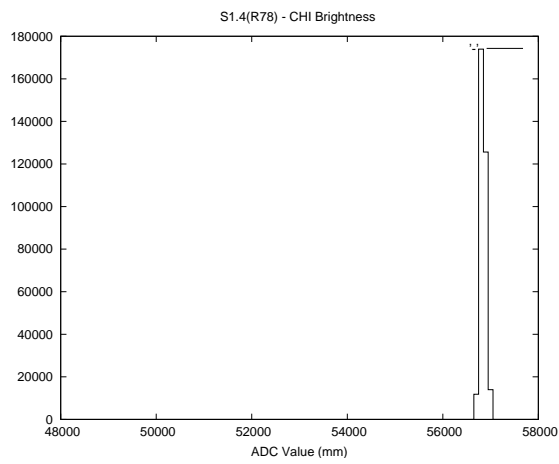

Target Performance Report - S1.4
 Report Generated: September 24, 2013,
 Last Actuation: 24/09/13 10:18:03

1 Operation Summary

	Last Shift	Total
Actuations:	328.5K	6014.8K
Quadrature Count errors:	0	0
Fiber ADC errors:	0	39
BPS errors (during actuation):	0	12
(R78) Gaps > 3s & < 10s:	6	50
(R78) Gaps > 10s:	6	160
(R78) SP2 Corrections:	200	1538
(R78) Capture Over/Under shoots:	7583/2067	283583/42735

2 Mechanical Performance

Starting position for the last 2000 actuations.

Starting position width over time.

Acceleration for the last 2000 actuations.

Acceleration over time. Normalised to a temperature 45C using the temperature data collected by the system.

3 Optical Performance

4 BPS Check