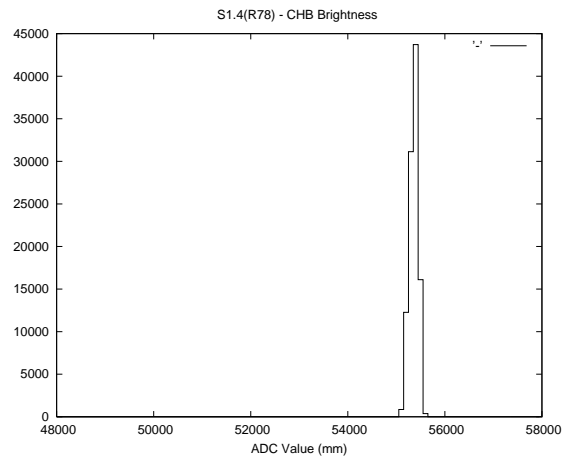

Target Performance Report - S1.4
 Report Generated: September 19, 2013,
 Last Actuation: 19/09/13 10:26:20

1 Operation Summary

	Last Shift	Total
Actuations:	105.4K	7568.9K
Quadrature Count errors:	0	279358
Fiber ADC errors:	0	39
BPS errors (during actuation):	0	13
(R78) Gaps > 3s & < 10s:	0	44
(R78) Gaps > 10s:	2	199
(R78) SP2 Corrections:	61	1384
(R78) Capture Over/Under shoots:	3116/516	328987/41280

2 Mechanical Performance

Starting position for the last 2000 actuations.

Starting position width over time.

Acceleration for the last 2000 actuations.

Acceleration over time. Normalised to a temperature 45C using the temperature data collected by the system.

3 Optical Performance

4 BPS Check