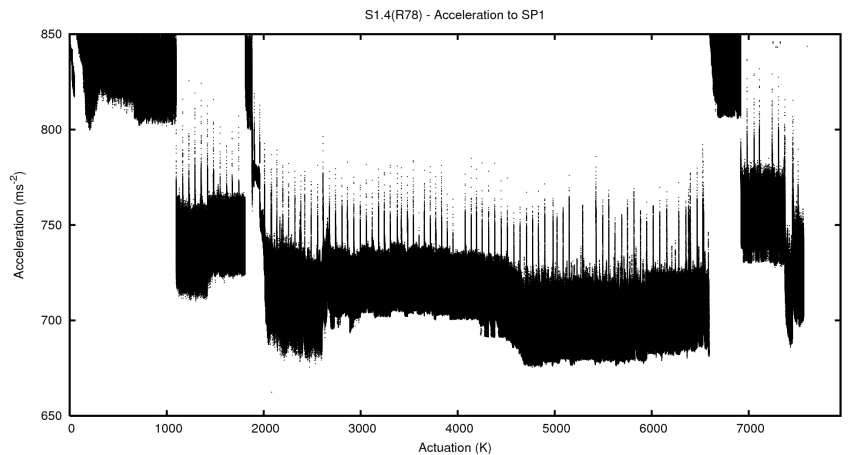

Target Performance Report - S1.4
 Report Generated: September 19, 2013,
 Last Actuation: 19/09/13 10:26:20

1 Operation Summary

	Last Shift	Total
Actuations:	105.4K	7568.9K
Quadrature Count errors:	0	279358
Fiber ADC errors:	0	39
BPS errors (during actuation):	0	13
(R78) Gaps > 3s & < 10s:	0	44
(R78) Gaps > 10s:	2	199
(R78) SP2 Corrections:	61	1384
(R78) Capture Over/Under shoots:	3116/516	328987/41280

2 Mechanical Performance

Starting position for the last 2000 actuations.

Starting position width over time.

Acceleration for the last 2000 actuations.

Acceleration over time. Normalised to a temperature 45C using the temperature data collected by the system.

3 Optical Performance

4 BPS Check