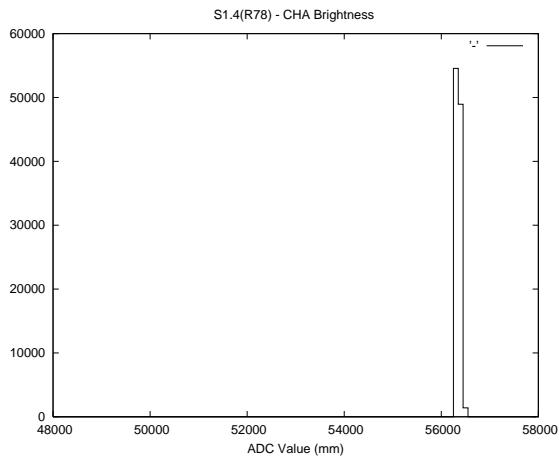

Target Performance Report - S1.4
 Report Generated: September 19, 2013,
 Last Actuation: 19/09/13 10:26:20

1 Operation Summary

	Last Shift	Total
Actuations:	105.4K	7568.9K
Quadrature Count errors:	0	279358
Fiber ADC errors:	0	39
BPS errors (during actuation):	0	13
(R78) Gaps > 3s & < 10s:	0	44
(R78) Gaps > 10s:	2	199
(R78) SP2 Corrections:	61	1384
(R78) Capture Over/Under shoots:	3116/516	328987/41280

2 Mechanical Performance

Starting position for the last 2000 actuations.

Starting position width over time.

Acceleration for the last 2000 actuations.

Acceleration over time. Normalised to a temperature 45C using the temperature data collected by the system.

3 Optical Performance

4 BPS Check