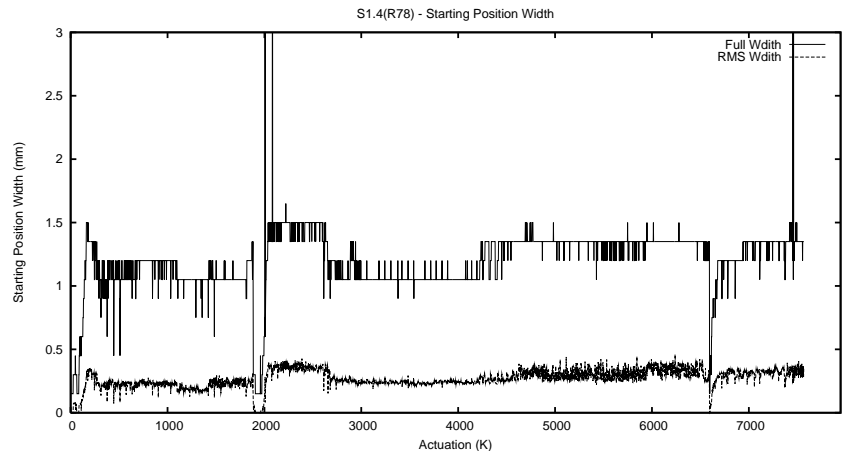

Target Performance Report - S1.4
 Report Generated: September 19, 2013,
 Last Actuation: 19/09/13 10:26:20

1 Operation Summary

	Last Shift	Total
Actuations:	105.4K	7568.9K
Quadrature Count errors:	0	279358
Fiber ADC errors:	0	39
BPS errors (during actuation):	0	13
(R78) Gaps > 3s & < 10s:	0	44
(R78) Gaps > 10s:	2	199
(R78) SP2 Corrections:	61	1384
(R78) Capture Over/Under shoots:	3116/516	328987/41280

2 Mechanical Performance

Starting position for the last 2000 actuations.

Starting position width over time.

Acceleration for the last 2000 actuations.

Acceleration over time. Normalised to a temperature 45C using the temperature data collected by the system.