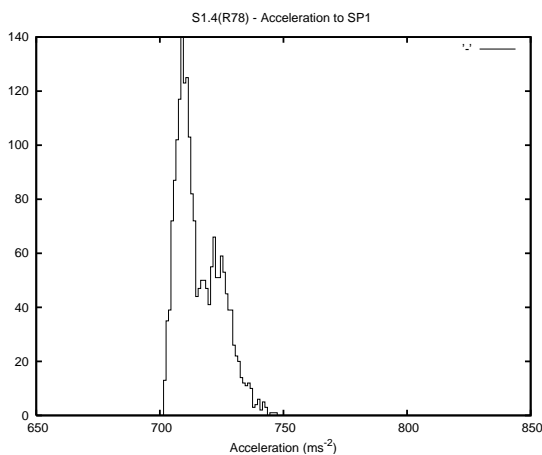

Target Performance Report - S1.4
 Report Generated: September 19, 2013,
 Last Actuation: 19/09/13 10:26:20

1 Operation Summary

	Last Shift	Total
Actuations:	105.4K	7568.9K
Quadrature Count errors:	0	279358
Fiber ADC errors:	0	39
BPS errors (during actuation):	0	13
(R78) Gaps > 3s & < 10s:	0	44
(R78) Gaps > 10s:	2	199
(R78) SP2 Corrections:	61	1384
(R78) Capture Over/Under shoots:	3116/516	328987/41280

2 Mechanical Performance

Starting position for the last 2000 actuations.

Starting position width over time.

Acceleration for the last 2000 actuations.

Acceleration over time. Normalised to a temperature 45C using the temperature data collected by the system.