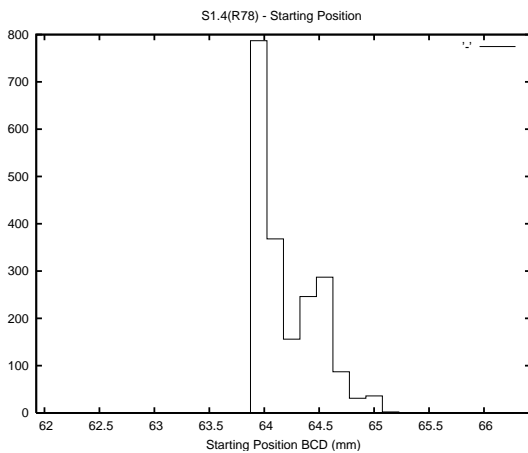

Target Performance Report - S1.4
 Report Generated: September 19, 2013,
 Last Actuation: 19/09/13 10:26:20

1 Operation Summary

	Last Shift	Total
Actuations:	105.4K	7568.9K
Quadrature Count errors:	0	279358
Fiber ADC errors:	0	39
BPS errors (during actuation):	0	13
(R78) Gaps > 3s & < 10s:	0	44
(R78) Gaps > 10s:	2	199
(R78) SP2 Corrections:	61	1384
(R78) Capture Over/Under shoots:	3116/516	328987/41280

2 Mechanical Performance

Starting position for the last 2000 actuations.

Starting position width over time.

Acceleration for the last 2000 actuations.

Acceleration over time. Normalised to a temperature 45C using the temperature data collected by the system.

3 Optical Performance

4 BPS Check