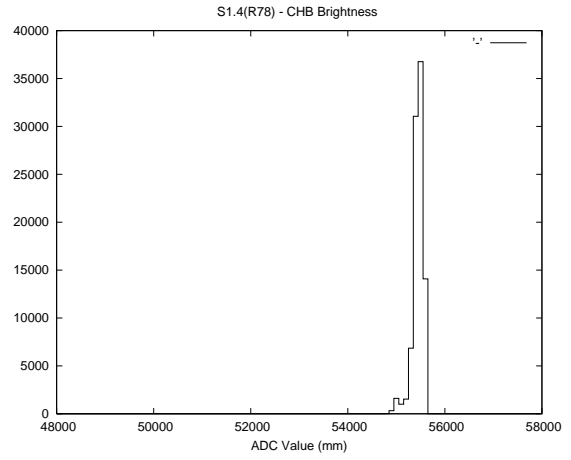

Target Performance Report - S1.4
 Report Generated: September 17, 2013,
 Last Actuation: 17/09/13 21:01:10

1 Operation Summary

	Last Shift	Total
Actuations:	93.9K	7463.5K
Quadrature Count errors:	0	279358
Fiber ADC errors:	24	39
BPS errors (during actuation):	7	13
ifundefined2 (R78) Gaps > 3s & < 10s:	2	44
(R78) Gaps > 10s:	27	198
(R78) SP2 Corrections:	81	1323
(R78) Capture Over/Under shoots:	2943/398	325871/40764

2 Mechanical Performance

Starting position for the last 2000 actuations.

Starting position width over time.

Acceleration for the last 2000 actuations.

Acceleration over time. Normalised to a temperature 45C using the temperature data collected by the system.

3 Optical Performance

4 BPS Check