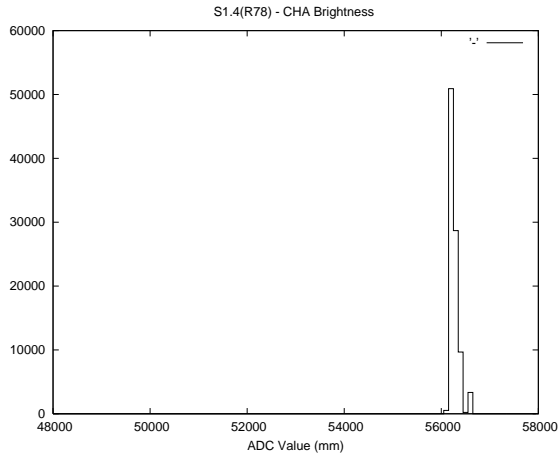

Target Performance Report - S1.4
 Report Generated: September 17, 2013,
 Last Actuation: 17/09/13 21:01:10

1 Operation Summary

	Last Shift	Total
Actuations:	93.9K	7463.5K
Quadrature Count errors:	0	279358
Fiber ADC errors:	24	39
BPS errors (during actuation):	7	13
ifundefined2 (R78) Gaps > 3s & < 10s:	2	44
(R78) Gaps > 10s:	27	198
(R78) SP2 Corrections:	81	1323
(R78) Capture Over/Under shoots:	2943/398	325871/40764

2 Mechanical Performance

Starting position for the last 2000 actuations.

Starting position width over time.

Acceleration for the last 2000 actuations.

Acceleration over time. Normalised to a temperature 45C using the temperature data collected by the system.

3 Optical Performance

4 BPS Check