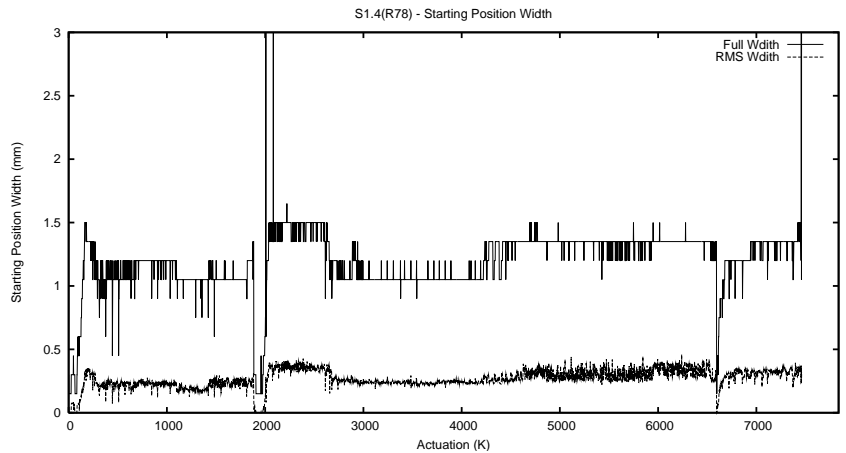

Target Performance Report - S1.4
 Report Generated: September 17, 2013,
 Last Actuation: 17/09/13 21:01:10

1 Operation Summary

	Last Shift	Total
Actuations:	93.9K	7463.5K
Quadrature Count errors:	0	279358
Fiber ADC errors:	24	39
BPS errors (during actuation):	7	13
ifundefined2 (R78) Gaps > 3s & < 10s:	2	44
(R78) Gaps > 10s:	27	198
(R78) SP2 Corrections:	81	1323
(R78) Capture Over/Under shoots:	2943/398	325871/40764

2 Mechanical Performance

Starting position for the last 2000 actuations.

Starting position width over time.

Acceleration for the last 2000 actuations.

Acceleration over time. Normalised to a temperature 45C using the temperature data collected by the system.