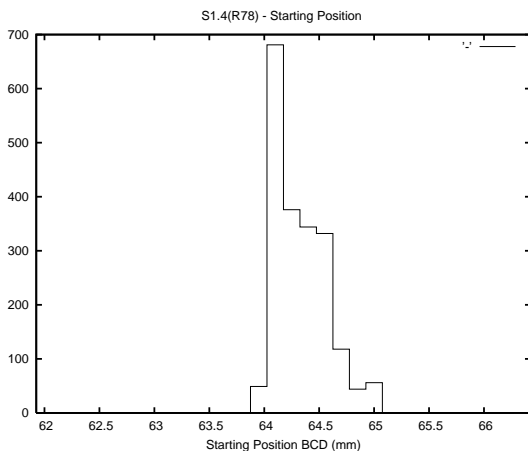

Target Performance Report - S1.4
 Report Generated: September 17, 2013,
 Last Actuation: 17/09/13 21:01:10

1 Operation Summary

	Last Shift	Total
Actuations:	93.9K	7463.5K
Quadrature Count errors:	0	279358
Fiber ADC errors:	24	39
BPS errors (during actuation):	7	13
ifundefined2 (R78) Gaps > 3s & < 10s:	2	44
(R78) Gaps > 10s:	27	198
(R78) SP2 Corrections:	81	1323
(R78) Capture Over/Under shoots:	2943/398	325871/40764

2 Mechanical Performance

Starting position for the last 2000 actuations.

Starting position width over time.

Acceleration for the last 2000 actuations.

Acceleration over time. Normalised to a temperature 45C using the temperature data collected by the system.

3 Optical Performance

4 BPS Check