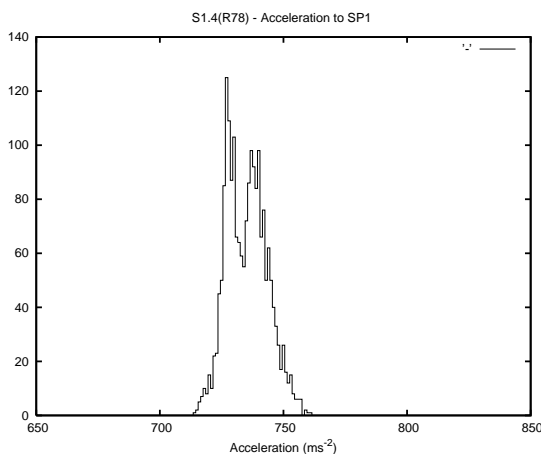

Target Performance Report - S1.4
 Report Generated: September 17, 2013,
 Last Actuation: 17/09/13 21:01:10

1 Operation Summary

	Last Shift	Total
Actuations:	93.9K	7463.5K
Quadrature Count errors:	0	279358
Fiber ADC errors:	24	39
BPS errors (during actuation):	7	13
ifundefined2 (R78) Gaps > 3s & < 10s:	2	44
(R78) Gaps > 10s:	27	198
(R78) SP2 Corrections:	81	1323
(R78) Capture Over/Under shoots:	2943/398	325871/40764

2 Mechanical Performance

Starting position for the last 2000 actuations.

Starting position width over time.

Acceleration for the last 2000 actuations.

Acceleration over time. Normalised to a temperature 45C using the temperature data collected by the system.