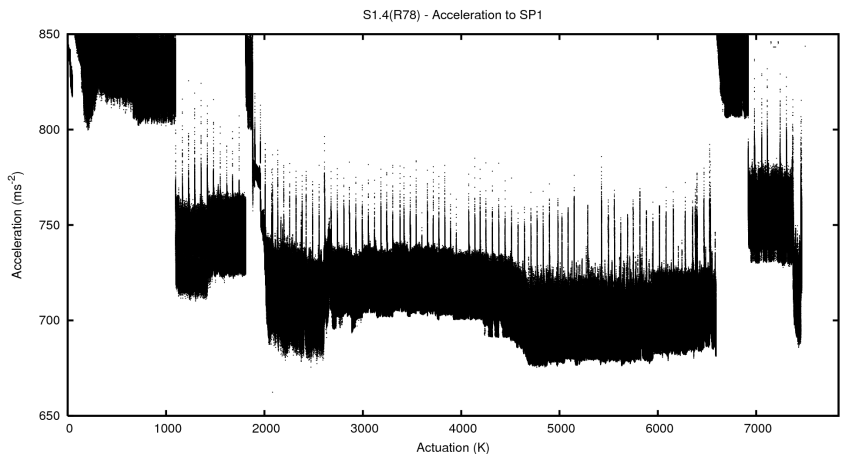

Target Performance Report - S1.4
 Report Generated: September 17, 2013,
 Last Actuation: 17/09/13 21:01:10

1 Operation Summary

	Last Shift	Total
Actuations:	93.9K	7463.5K
Quadrature Count errors:	0	279358
Fiber ADC errors:	24	39
BPS errors (during actuation):	7	13
ifundefined2 (R78) Gaps > 3s & < 10s:	2	44
(R78) Gaps > 10s:	27	198
(R78) SP2 Corrections:	81	1323
(R78) Capture Over/Under shoots:	2943/398	325871/40764

2 Mechanical Performance

Starting position for the last 2000 actuations.

Starting position width over time.

Acceleration for the last 2000 actuations.

Acceleration over time. Normalised to a temperature 45C using the temperature data collected by the system.

3 Optical Performance

4 BPS Check