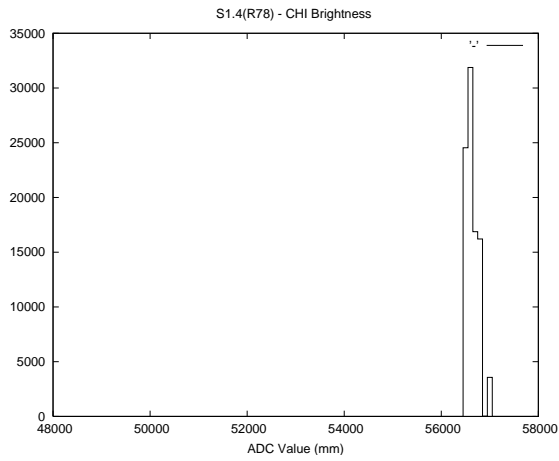

Target Performance Report - S1.4
 Report Generated: September 17, 2013,
 Last Actuation: 17/09/13 21:01:10

1 Operation Summary

	Last Shift	Total
Actuations:	93.9K	7463.5K
Quadrature Count errors:	0	279358
Fiber ADC errors:	24	39
BPS errors (during actuation):	7	13
ifundefined2 (R78) Gaps > 3s & < 10s:	2	44
(R78) Gaps > 10s:	27	198
(R78) SP2 Corrections:	81	1323
(R78) Capture Over/Under shoots:	2943/398	325871/40764

2 Mechanical Performance

Starting position for the last 2000 actuations.

Starting position width over time.

Acceleration for the last 2000 actuations.

Acceleration over time. Normalised to a temperature 45C using the temperature data collected by the system.

3 Optical Performance

4 BPS Check