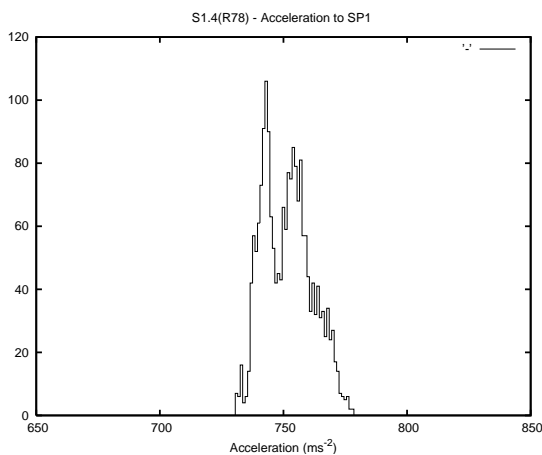

Target Performance Report - S1.4

Report Generated: September 3, 2013,

Last Actuation: 03/09/13 10:37:25

1 Operation Summary

	Last Shift	Total
Actuations:	63.0K	5487.1K
Quadrature Count errors:	0	0
Fiber ADC errors:	0	15
BPS errors (during actuation):	0	5
(R78) Gaps > 3s & < 10s:	0	42
(R78) Gaps > 10s:	2	128
(R78) SP2 Corrections:	10	1196
(R78) Capture Over/Under shoots:	1419/194	269941/39754

2 Mechanical Performance

Starting position for the last 2000 actuations.

Starting position width over time.

Acceleration for the last 2000 actuations.

Acceleration over time. Normalised to a temperature 45C using the temperature data collected by the system.