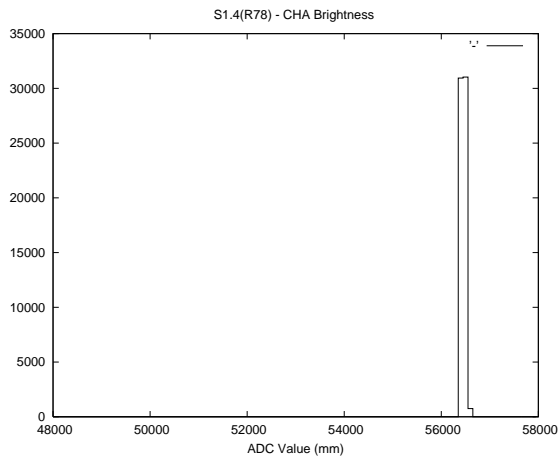

Target Performance Report - S1.4

Report Generated: September 3, 2013,

Last Actuation: 03/09/13 10:37:25

1 Operation Summary

	Last Shift	Total
Actuations:	63.0K	5487.1K
Quadrature Count errors:	0	0
Fiber ADC errors:	0	15
BPS errors (during actuation):	0	5
(R78) Gaps > 3s & < 10s:	0	42
(R78) Gaps > 10s:	2	128
(R78) SP2 Corrections:	10	1196
(R78) Capture Over/Under shoots:	1419/194	269941/39754

2 Mechanical Performance

Starting position for the last 2000 actuations.

Starting position width over time.

Acceleration for the last 2000 actuations.

Acceleration over time. Normalised to a temperature 45C using the temperature data collected by the system.

3 Optical Performance

4 BPS Check