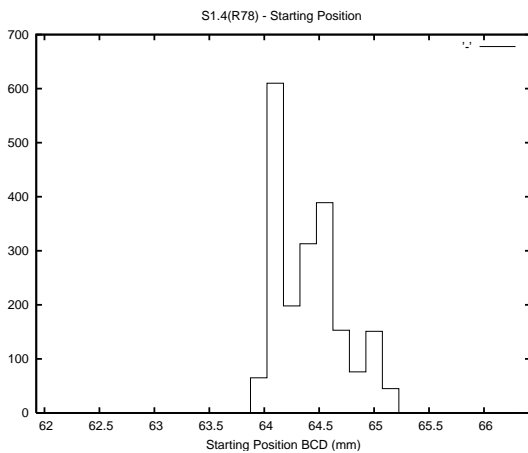

Target Performance Report - S1.4

Report Generated: September 3, 2013,

Last Actuation: 03/09/13 10:37:25

1 Operation Summary

	Last Shift	Total
Actuations:	63.0K	5487.1K
Quadrature Count errors:	0	0
Fiber ADC errors:	0	15
BPS errors (during actuation):	0	5
(R78) Gaps > 3s & < 10s:	0	42
(R78) Gaps > 10s:	2	128
(R78) SP2 Corrections:	10	1196
(R78) Capture Over/Under shoots:	1419/194	269941/39754

2 Mechanical Performance

Starting position for the last 2000 actuations.

Starting position width over time.

Acceleration for the last 2000 actuations.

Acceleration over time. Normalised to a temperature 45C using the temperature data collected by the system.

3 Optical Performance

4 BPS Check