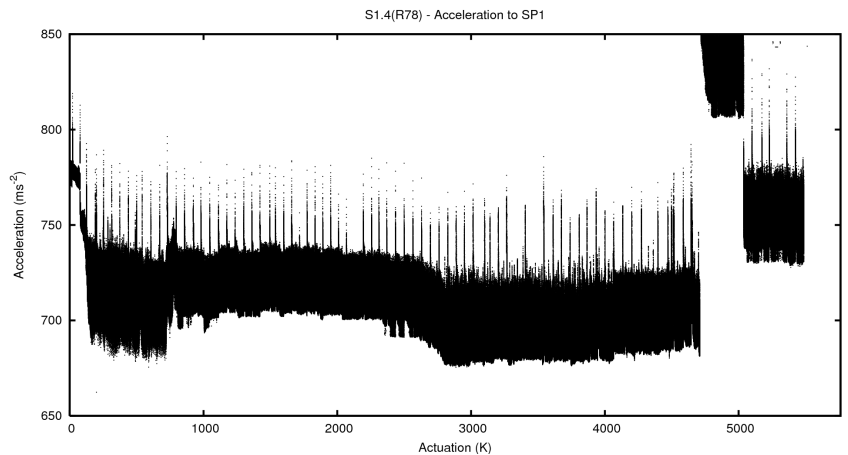

2 Mechanical Performance

Starting position for the last 2000 actuations.

Starting position width over time.

Acceleration for the last 2000 actuations.

Acceleration over time. Normalised to a temperature 45C using the temperature data collected by the system.

3 Optical Performance

4 BPS Check