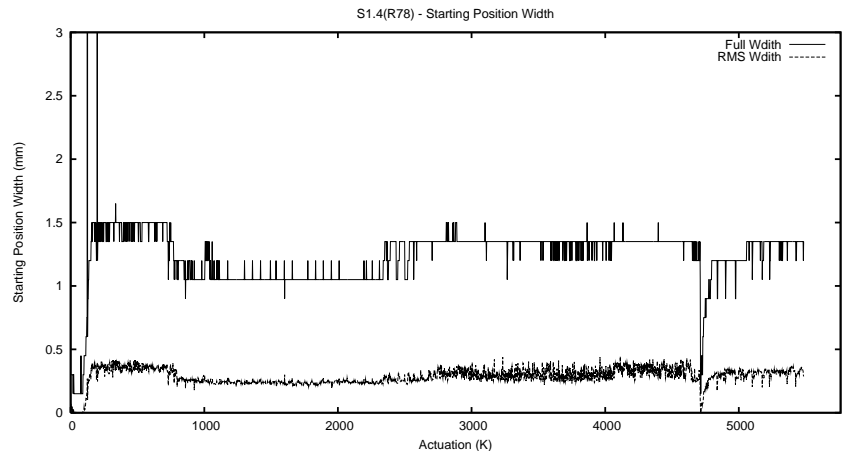

Target Performance Report - S1.4

Report Generated: September 3, 2013,

Last Actuation: 03/09/13 10:37:25

1 Operation Summary

	Last Shift	Total
Actuations:	63.0K	5487.1K
Quadrature Count errors:	0	0
Fiber ADC errors:	0	15
BPS errors (during actuation):	0	5
(R78) Gaps > 3s & < 10s:	0	42
(R78) Gaps > 10s:	2	128
(R78) SP2 Corrections:	10	1196
(R78) Capture Over/Under shoots:	1419/194	269941/39754

2 Mechanical Performance

Starting position for the last 2000 actuations.

Starting position width over time.

Acceleration for the last 2000 actuations.

Acceleration over time. Normalised to a temperature 45C using the temperature data collected by the system.