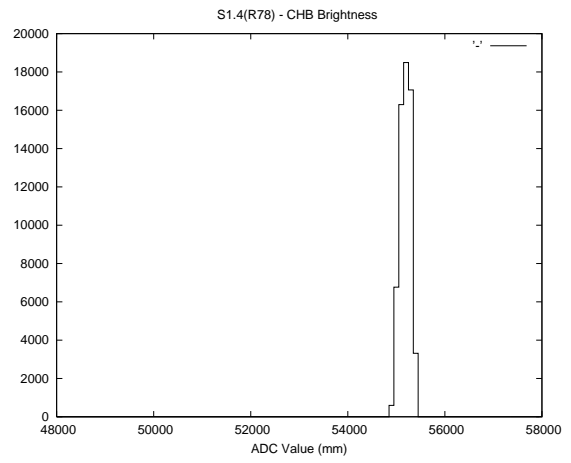

Target Performance Report - S1.4

Report Generated: September 3, 2013,

Last Actuation: 03/09/13 10:37:25

1 Operation Summary

	Last Shift	Total
Actuations:	63.0K	5487.1K
Quadrature Count errors:	0	0
Fiber ADC errors:	0	15
BPS errors (during actuation):	0	5
(R78) Gaps > 3s & < 10s:	0	42
(R78) Gaps > 10s:	2	128
(R78) SP2 Corrections:	10	1196
(R78) Capture Over/Under shoots:	1419/194	269941/39754

2 Mechanical Performance

Starting position for the last 2000 actuations.

Starting position width over time.

Acceleration for the last 2000 actuations.

Acceleration over time. Normalised to a temperature 45C using the temperature data collected by the system.

3 Optical Performance

4 BPS Check