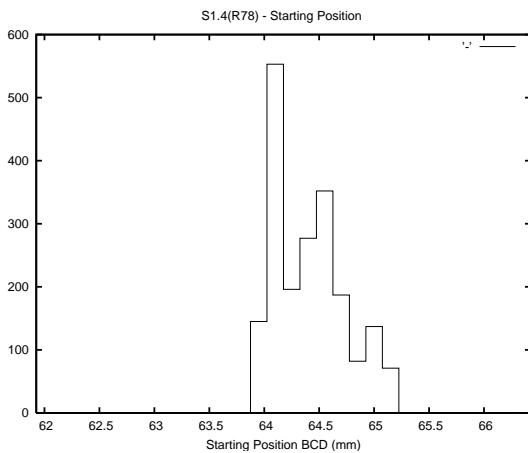

Target Performance Report - S1.4

Report Generated: September 2, 2013,

Last Actuation: 02/09/13 10:05:10

1 Operation Summary

	Last Shift	Total
Actuations:	63.9K	5424.1K
Quadrature Count errors:	0	0
Fiber ADC errors:	0	15
BPS errors (during actuation):	0	5
(R78) Gaps > 3s & < 10s:	0	42
(R78) Gaps > 10s:	2	127
(R78) SP2 Corrections:	8	1186
(R78) Capture Over/Under shoots:	1104/152	268522/39560

2 Mechanical Performance

Starting position for the last 2000 actuations.

Starting position width over time.

Acceleration for the last 2000 actuations.

Acceleration over time. Normalised to a temperature 45C using the temperature data collected by the system.

3 Optical Performance

4 BPS Check