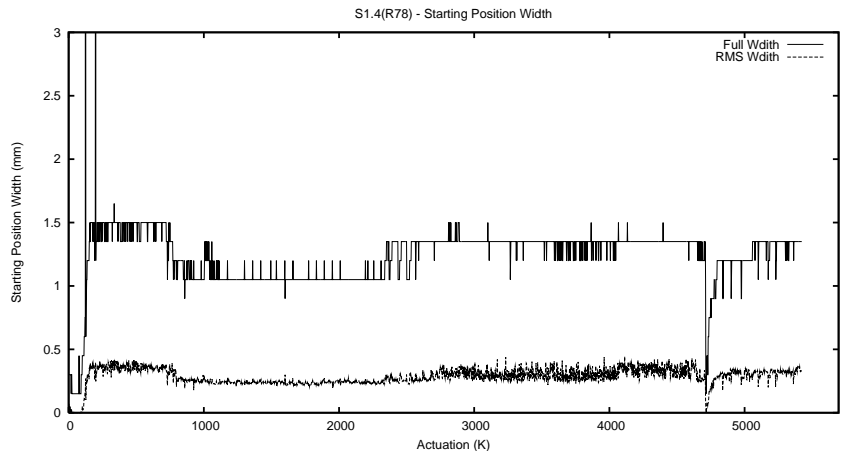

Target Performance Report - S1.4

Report Generated: September 2, 2013,

Last Actuation: 02/09/13 10:05:10

1 Operation Summary

	Last Shift	Total
Actuations:	63.9K	5424.1K
Quadrature Count errors:	0	0
Fiber ADC errors:	0	15
BPS errors (during actuation):	0	5
(R78) Gaps > 3s & < 10s:	0	42
(R78) Gaps > 10s:	2	127
(R78) SP2 Corrections:	8	1186
(R78) Capture Over/Under shoots:	1104/152	268522/39560

2 Mechanical Performance

Starting position for the last 2000 actuations.

Starting position width over time.

Acceleration for the last 2000 actuations.

Acceleration over time. Normalised to a temperature 45C using the temperature data collected by the system.