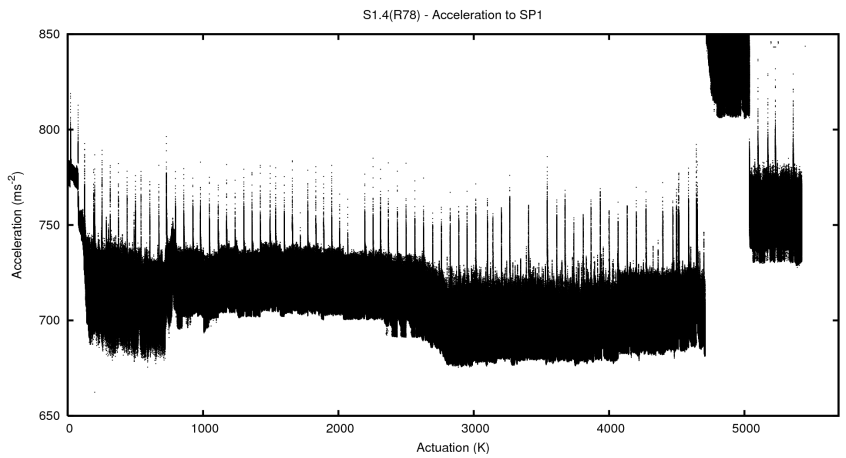

Target Performance Report - S1.4

Report Generated: September 2, 2013,

Last Actuation: 02/09/13 10:05:10

1 Operation Summary

	Last Shift	Total
Actuations:	63.9K	5424.1K
Quadrature Count errors:	0	0
Fiber ADC errors:	0	15
BPS errors (during actuation):	0	5
(R78) Gaps > 3s & < 10s:	0	42
(R78) Gaps > 10s:	2	127
(R78) SP2 Corrections:	8	1186
(R78) Capture Over/Under shoots:	1104/152	268522/39560

2 Mechanical Performance

Starting position for the last 2000 actuations.

Starting position width over time.

Acceleration for the last 2000 actuations.

Acceleration over time. Normalised to a temperature 45C using the temperature data collected by the system.

3 Optical Performance

4 BPS Check