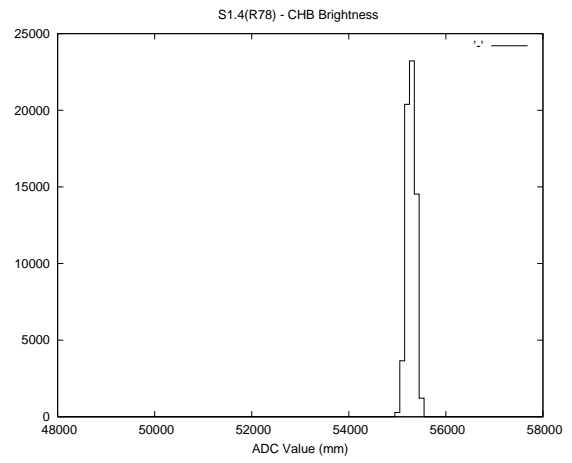

Target Performance Report - S1.4

Report Generated: September 2, 2013,

Last Actuation: 02/09/13 10:05:10

1 Operation Summary

	Last Shift	Total
Actuations:	63.9K	5424.1K
Quadrature Count errors:	0	0
Fiber ADC errors:	0	15
BPS errors (during actuation):	0	5
(R78) Gaps > 3s & < 10s:	0	42
(R78) Gaps > 10s:	2	127
(R78) SP2 Corrections:	8	1186
(R78) Capture Over/Under shoots:	1104/152	268522/39560

2 Mechanical Performance

Starting position for the last 2000 actuations.

Starting position width over time.

Acceleration for the last 2000 actuations.

Acceleration over time. Normalised to a temperature 45C using the temperature data collected by the system.

3 Optical Performance

4 BPS Check