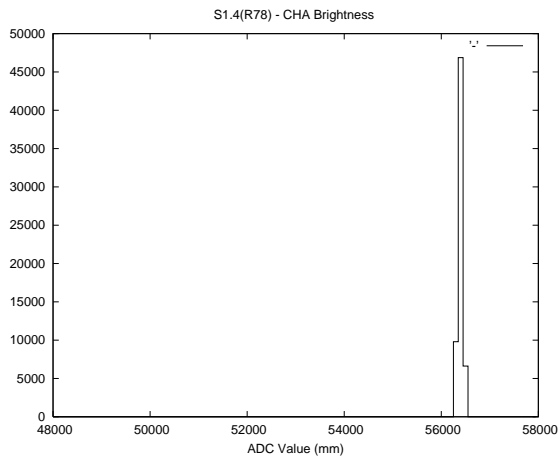

Target Performance Report - S1.4

Report Generated: September 2, 2013,

Last Actuation: 02/09/13 10:05:10

1 Operation Summary

	Last Shift	Total
Actuations:	63.9K	5424.1K
Quadrature Count errors:	0	0
Fiber ADC errors:	0	15
BPS errors (during actuation):	0	5
(R78) Gaps > 3s & < 10s:	0	42
(R78) Gaps > 10s:	2	127
(R78) SP2 Corrections:	8	1186
(R78) Capture Over/Under shoots:	1104/152	268522/39560

2 Mechanical Performance

Starting position for the last 2000 actuations.

Starting position width over time.

Acceleration for the last 2000 actuations.

Acceleration over time. Normalised to a temperature 45C using the temperature data collected by the system.

3 Optical Performance

4 BPS Check