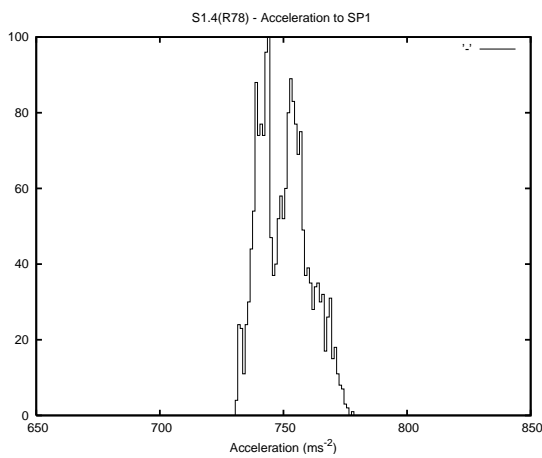

Target Performance Report - S1.4

Report Generated: September 2, 2013,

Last Actuation: 02/09/13 10:05:10

1 Operation Summary

	Last Shift	Total
Actuations:	63.9K	5424.1K
Quadrature Count errors:	0	0
Fiber ADC errors:	0	15
BPS errors (during actuation):	0	5
(R78) Gaps > 3s & < 10s:	0	42
(R78) Gaps > 10s:	2	127
(R78) SP2 Corrections:	8	1186
(R78) Capture Over/Under shoots:	1104/152	268522/39560

2 Mechanical Performance

Starting position for the last 2000 actuations.

Starting position width over time.

Acceleration for the last 2000 actuations.

Acceleration over time. Normalised to a temperature 45C using the temperature data collected by the system.