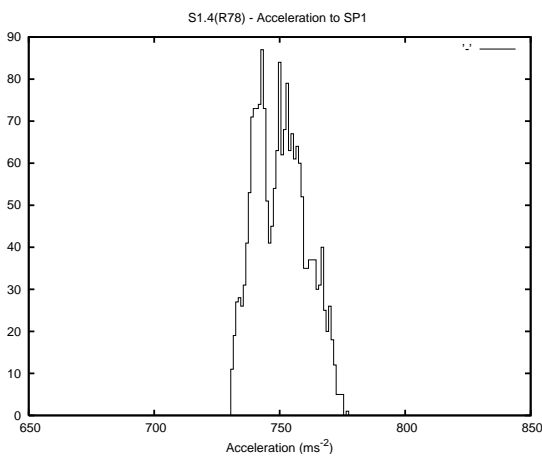

Target Performance Report - S1.4

Report Generated: September 1, 2013,

Last Actuation: 01/09/13 09:55:02

1 Operation Summary

	Last Shift	Total
Actuations:	131.9K	5360.2K
Quadrature Count errors:	0	0
Fiber ADC errors:	0	15
BPS errors (during actuation):	0	5
(R78) Gaps > 3s & < 10s:	0	42
(R78) Gaps > 10s:	2	126
(R78) SP2 Corrections:	4	1178
(R78) Capture Over/Under shoots:	685/367	267418/39408

2 Mechanical Performance

Starting position for the last 2000 actuations.

Starting position width over time.

Acceleration for the last 2000 actuations.

Acceleration over time. Normalised to a temperature 45C using the temperature data collected by the system.