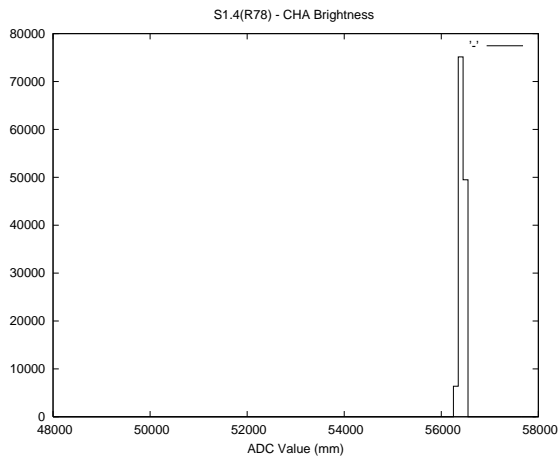

Target Performance Report - S1.4

Report Generated: September 1, 2013,

Last Actuation: 01/09/13 09:55:02

1 Operation Summary

	Last Shift	Total
Actuations:	131.9K	5360.2K
Quadrature Count errors:	0	0
Fiber ADC errors:	0	15
BPS errors (during actuation):	0	5
(R78) Gaps > 3s & < 10s:	0	42
(R78) Gaps > 10s:	2	126
(R78) SP2 Corrections:	4	1178
(R78) Capture Over/Under shoots:	685/367	267418/39408

2 Mechanical Performance

Starting position for the last 2000 actuations.

Starting position width over time.

Acceleration for the last 2000 actuations.

Acceleration over time. Normalised to a temperature 45C using the temperature data collected by the system.

3 Optical Performance

4 BPS Check