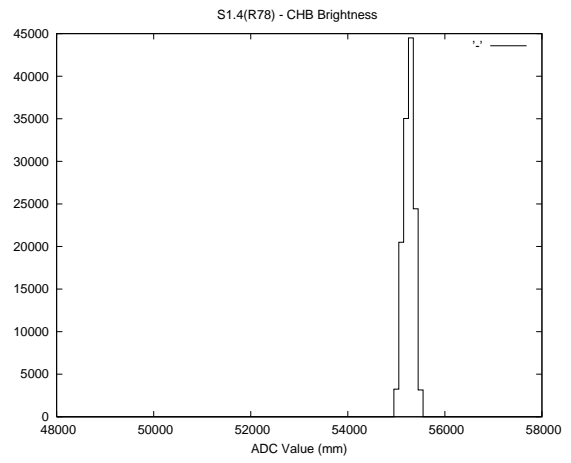

Target Performance Report - S1.4

Report Generated: September 1, 2013,

Last Actuation: 01/09/13 09:55:02

1 Operation Summary

	Last Shift	Total
Actuations:	131.9K	5360.2K
Quadrature Count errors:	0	0
Fiber ADC errors:	0	15
BPS errors (during actuation):	0	5
(R78) Gaps > 3s & < 10s:	0	42
(R78) Gaps > 10s:	2	126
(R78) SP2 Corrections:	4	1178
(R78) Capture Over/Under shoots:	685/367	267418/39408

2 Mechanical Performance

Starting position for the last 2000 actuations.

Starting position width over time.

Acceleration for the last 2000 actuations.

Acceleration over time. Normalised to a temperature 45C using the temperature data collected by the system.

3 Optical Performance

4 BPS Check