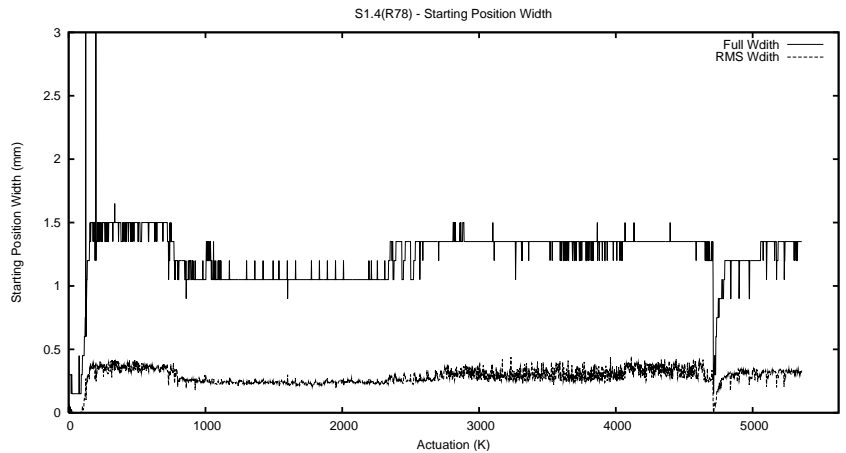

Target Performance Report - S1.4

Report Generated: September 1, 2013,

Last Actuation: 01/09/13 09:55:02

1 Operation Summary

	Last Shift	Total
Actuations:	131.9K	5360.2K
Quadrature Count errors:	0	0
Fiber ADC errors:	0	15
BPS errors (during actuation):	0	5
(R78) Gaps > 3s & < 10s:	0	42
(R78) Gaps > 10s:	2	126
(R78) SP2 Corrections:	4	1178
(R78) Capture Over/Under shoots:	685/367	267418/39408

2 Mechanical Performance

Starting position for the last 2000 actuations.

Starting position width over time.

Acceleration for the last 2000 actuations.

Acceleration over time. Normalised to a temperature 45C using the temperature data collected by the system.