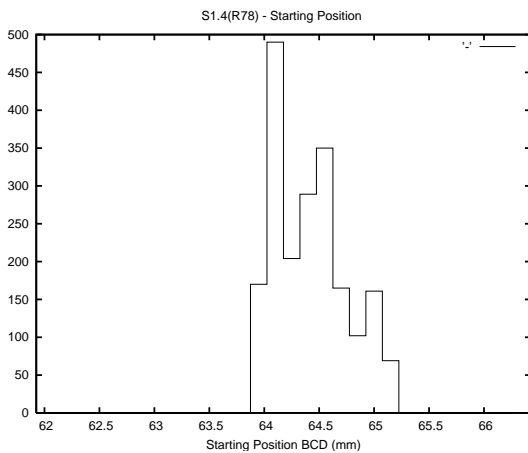

Target Performance Report - S1.4

Report Generated: September 1, 2013,

Last Actuation: 01/09/13 09:55:02

1 Operation Summary

	Last Shift	Total
Actuations:	131.9K	5360.2K
Quadrature Count errors:	0	0
Fiber ADC errors:	0	15
BPS errors (during actuation):	0	5
(R78) Gaps > 3s & < 10s:	0	42
(R78) Gaps > 10s:	2	126
(R78) SP2 Corrections:	4	1178
(R78) Capture Over/Under shoots:	685/367	267418/39408

2 Mechanical Performance

Starting position for the last 2000 actuations.

Starting position width over time.

Acceleration for the last 2000 actuations.

Acceleration over time. Normalised to a temperature 45C using the temperature data collected by the system.

3 Optical Performance

4 BPS Check