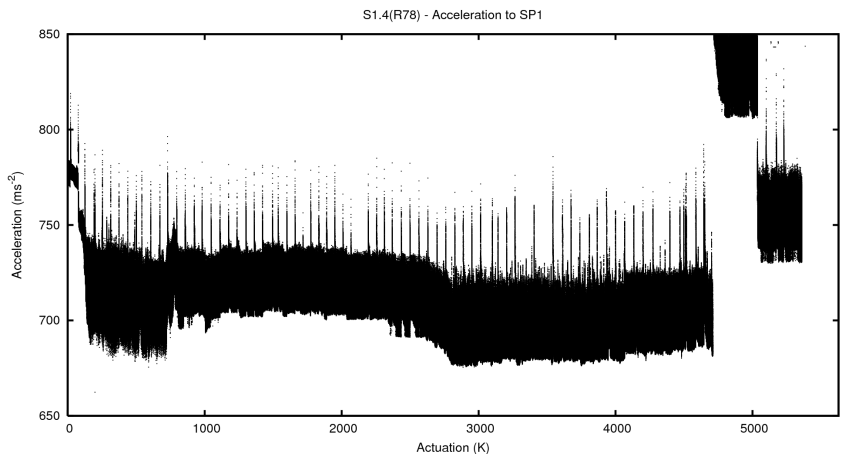

Target Performance Report - S1.4

Report Generated: September 1, 2013,

Last Actuation: 01/09/13 09:55:02

1 Operation Summary

	Last Shift	Total
Actuations:	131.9K	5360.2K
Quadrature Count errors:	0	0
Fiber ADC errors:	0	15
BPS errors (during actuation):	0	5
(R78) Gaps > 3s & < 10s:	0	42
(R78) Gaps > 10s:	2	126
(R78) SP2 Corrections:	4	1178
(R78) Capture Over/Under shoots:	685/367	267418/39408

2 Mechanical Performance

Starting position for the last 2000 actuations.

Starting position width over time.

Acceleration for the last 2000 actuations.

Acceleration over time. Normalised to a temperature 45C using the temperature data collected by the system.

3 Optical Performance

4 BPS Check