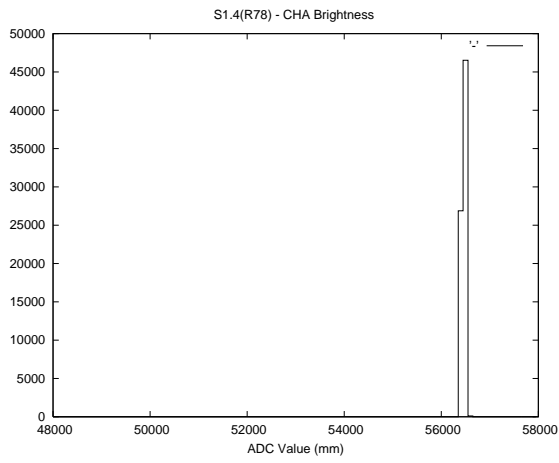

Target Performance Report - S1.4

Report Generated: August 29, 2013,

Last Actuation: 29/08/13 13:28:16

1 Operation Summary

	Last Shift	Total
Actuations:	73.8K	5173.7K
Quadrature Count errors:	0	0
Fiber ADC errors:	0	15
BPS errors (during actuation):	0	5
(R78) Gaps > 3s & < 10s:	0	42
(R78) Gaps > 10s:	1	124
(R78) SP2 Corrections:	2	1170
(R78) Capture Over/Under shoots:	1457/215	265905/38811

2 Mechanical Performance

Starting position for the last 2000 actuations.

Starting position width over time.

Acceleration for the last 2000 actuations.

Acceleration over time. Normalised to a temperature 45C using the temperature data collected by the system.

3 Optical Performance

4 BPS Check