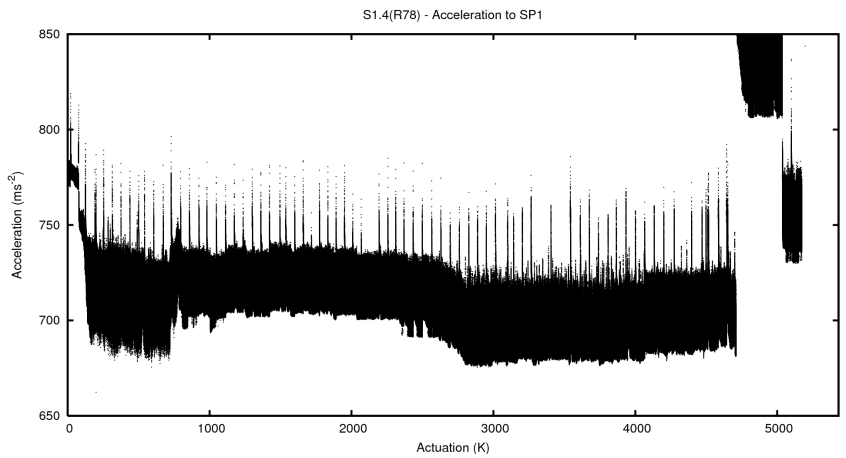

Target Performance Report - S1.4

Report Generated: August 29, 2013,

Last Actuation: 29/08/13 13:28:16

1 Operation Summary

	Last Shift	Total
Actuations:	73.8K	5173.7K
Quadrature Count errors:	0	0
Fiber ADC errors:	0	15
BPS errors (during actuation):	0	5
(R78) Gaps > 3s & < 10s:	0	42
(R78) Gaps > 10s:	1	124
(R78) SP2 Corrections:	2	1170
(R78) Capture Over/Under shoots:	1457/215	265905/38811

2 Mechanical Performance

Starting position for the last 2000 actuations.

Starting position width over time.

Acceleration for the last 2000 actuations.

Acceleration over time. Normalised to a temperature 45C using the temperature data collected by the system.

3 Optical Performance

4 BPS Check