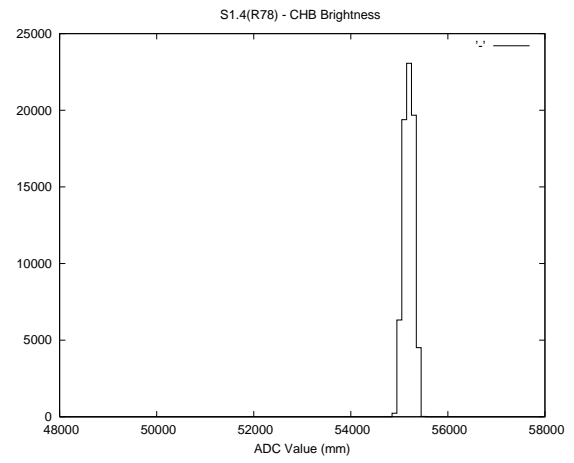

Target Performance Report - S1.4

Report Generated: August 29, 2013,

Last Actuation: 29/08/13 13:28:16

1 Operation Summary

	Last Shift	Total
Actuations:	73.8K	5173.7K
Quadrature Count errors:	0	0
Fiber ADC errors:	0	15
BPS errors (during actuation):	0	5
(R78) Gaps > 3s & < 10s:	0	42
(R78) Gaps > 10s:	1	124
(R78) SP2 Corrections:	2	1170
(R78) Capture Over/Under shoots:	1457/215	265905/38811

2 Mechanical Performance

Starting position for the last 2000 actuations.

Starting position width over time.

Acceleration for the last 2000 actuations.

Acceleration over time. Normalised to a temperature 45C using the temperature data collected by the system.

3 Optical Performance

4 BPS Check