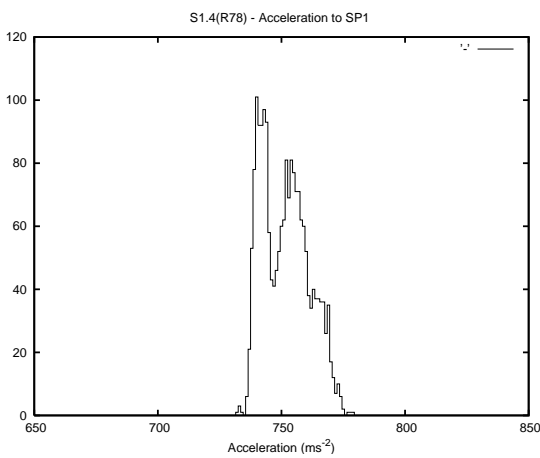

Target Performance Report - S1.4

Report Generated: August 29, 2013,

Last Actuation: 29/08/13 13:28:16

1 Operation Summary

	Last Shift	Total
Actuations:	73.8K	5173.7K
Quadrature Count errors:	0	0
Fiber ADC errors:	0	15
BPS errors (during actuation):	0	5
(R78) Gaps > 3s & < 10s:	0	42
(R78) Gaps > 10s:	1	124
(R78) SP2 Corrections:	2	1170
(R78) Capture Over/Under shoots:	1457/215	265905/38811

2 Mechanical Performance

Starting position for the last 2000 actuations.

Starting position width over time.

Acceleration for the last 2000 actuations.

Acceleration over time. Normalised to a temperature 45C using the temperature data collected by the system.