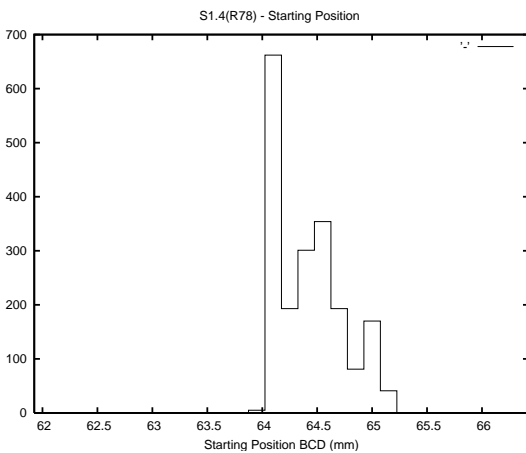

Target Performance Report - S1.4

Report Generated: August 29, 2013,

Last Actuation: 29/08/13 13:28:16

1 Operation Summary

	Last Shift	Total
Actuations:	73.8K	5173.7K
Quadrature Count errors:	0	0
Fiber ADC errors:	0	15
BPS errors (during actuation):	0	5
(R78) Gaps > 3s & < 10s:	0	42
(R78) Gaps > 10s:	1	124
(R78) SP2 Corrections:	2	1170
(R78) Capture Over/Under shoots:	1457/215	265905/38811

2 Mechanical Performance

Starting position for the last 2000 actuations.

Starting position width over time.

Acceleration for the last 2000 actuations.

Acceleration over time. Normalised to a temperature 45C using the temperature data collected by the system.

3 Optical Performance

4 BPS Check