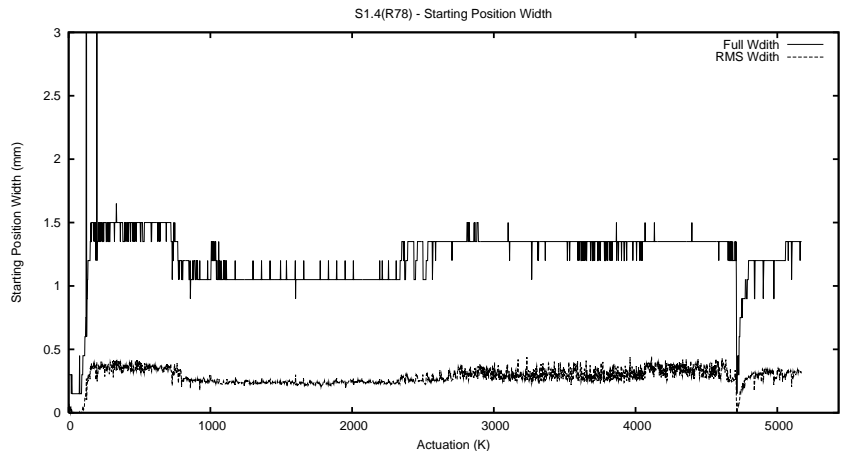

Target Performance Report - S1.4

Report Generated: August 29, 2013,

Last Actuation: 29/08/13 13:28:16

1 Operation Summary

	Last Shift	Total
Actuations:	73.8K	5173.7K
Quadrature Count errors:	0	0
Fiber ADC errors:	0	15
BPS errors (during actuation):	0	5
(R78) Gaps > 3s & < 10s:	0	42
(R78) Gaps > 10s:	1	124
(R78) SP2 Corrections:	2	1170
(R78) Capture Over/Under shoots:	1457/215	265905/38811

2 Mechanical Performance

Starting position for the last 2000 actuations.

Starting position width over time.

Acceleration for the last 2000 actuations.

Acceleration over time. Normalised to a temperature 45C using the temperature data collected by the system.