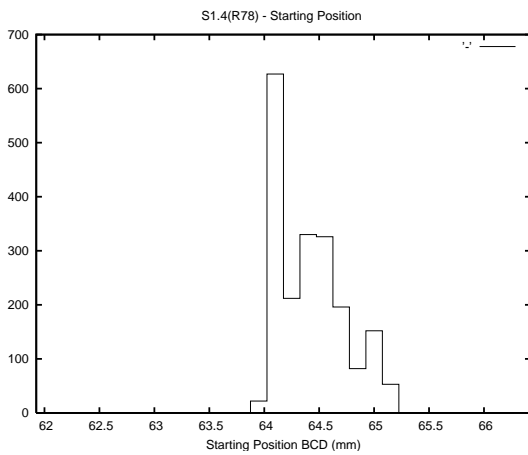

Target Performance Report - S1.4

Report Generated: August 28, 2013,

Last Actuation: 28/08/13 12:00:40

1 Operation Summary

	Last Shift	Total
Actuations:	63.5K	5099.9K
Quadrature Count errors:	0	0
Fiber ADC errors:	0	15
BPS errors (during actuation):	0	5
(R78) Gaps > 3s & < 10s:	0	42
(R78) Gaps > 10s:	3	124
(R78) SP2 Corrections:	8	1168
(R78) Capture Over/Under shoots:	1430/137	264448/38596

2 Mechanical Performance

Starting position for the last 2000 actuations.

Starting position width over time.

Acceleration for the last 2000 actuations.

Acceleration over time. Normalised to a temperature 45C using the temperature data collected by the system.

3 Optical Performance

4 BPS Check