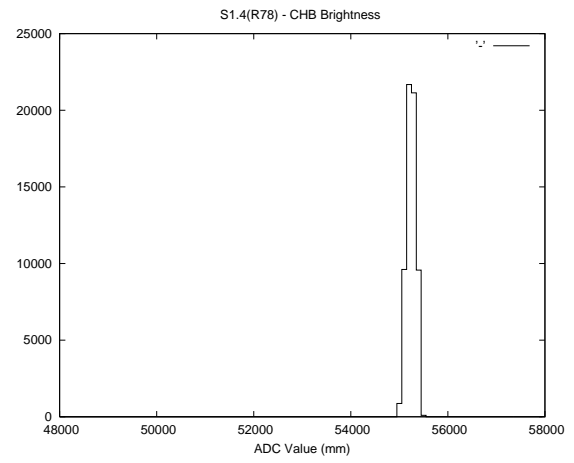

Target Performance Report - S1.4

Report Generated: August 28, 2013,

Last Actuation: 28/08/13 12:00:40

1 Operation Summary

	Last Shift	Total
Actuations:	63.5K	5099.9K
Quadrature Count errors:	0	0
Fiber ADC errors:	0	15
BPS errors (during actuation):	0	5
(R78) Gaps > 3s & < 10s:	0	42
(R78) Gaps > 10s:	3	124
(R78) SP2 Corrections:	8	1168
(R78) Capture Over/Under shoots:	1430/137	264448/38596

2 Mechanical Performance

Starting position for the last 2000 actuations.

Starting position width over time.

Acceleration for the last 2000 actuations.

Acceleration over time. Normalised to a temperature 45C using the temperature data collected by the system.

3 Optical Performance

4 BPS Check