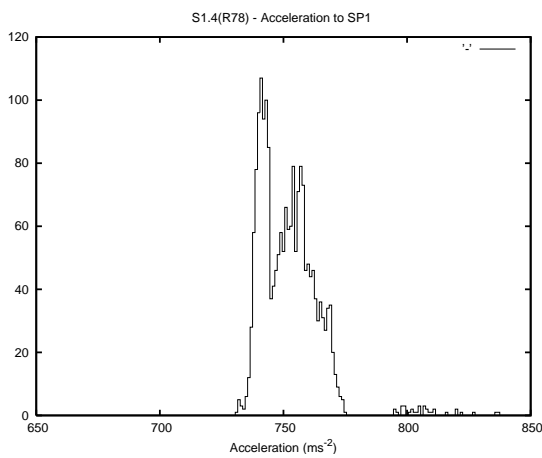

Target Performance Report - S1.4

Report Generated: August 28, 2013,

Last Actuation: 28/08/13 12:00:40

1 Operation Summary

	Last Shift	Total
Actuations:	63.5K	5099.9K
Quadrature Count errors:	0	0
Fiber ADC errors:	0	15
BPS errors (during actuation):	0	5
(R78) Gaps > 3s & < 10s:	0	42
(R78) Gaps > 10s:	3	124
(R78) SP2 Corrections:	8	1168
(R78) Capture Over/Under shoots:	1430/137	264448/38596

2 Mechanical Performance

Starting position for the last 2000 actuations.

Starting position width over time.

Acceleration for the last 2000 actuations.

Acceleration over time. Normalised to a temperature 45C using the temperature data collected by the system.