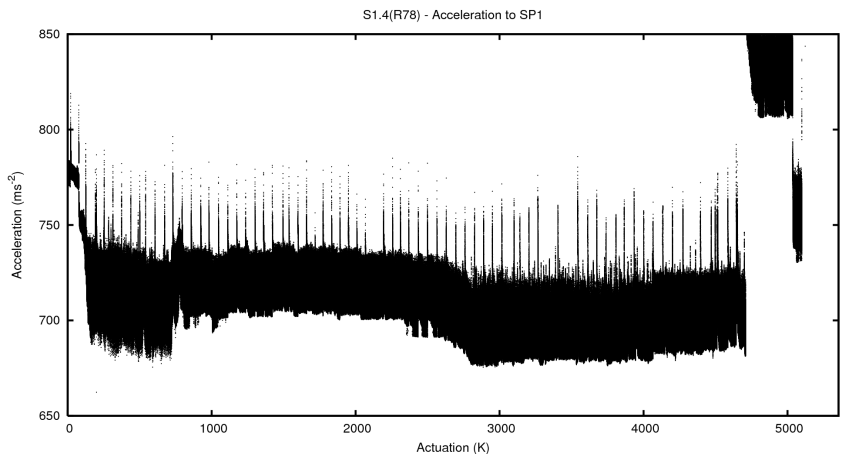

Target Performance Report - S1.4

Report Generated: August 28, 2013,

Last Actuation: 28/08/13 12:00:40

1 Operation Summary

	Last Shift	Total
Actuations:	63.5K	5099.9K
Quadrature Count errors:	0	0
Fiber ADC errors:	0	15
BPS errors (during actuation):	0	5
(R78) Gaps > 3s & < 10s:	0	42
(R78) Gaps > 10s:	3	124
(R78) SP2 Corrections:	8	1168
(R78) Capture Over/Under shoots:	1430/137	264448/38596

2 Mechanical Performance

Starting position for the last 2000 actuations.

Starting position width over time.

Acceleration for the last 2000 actuations.

Acceleration over time. Normalised to a temperature 45C using the temperature data collected by the system.

3 Optical Performance

4 BPS Check