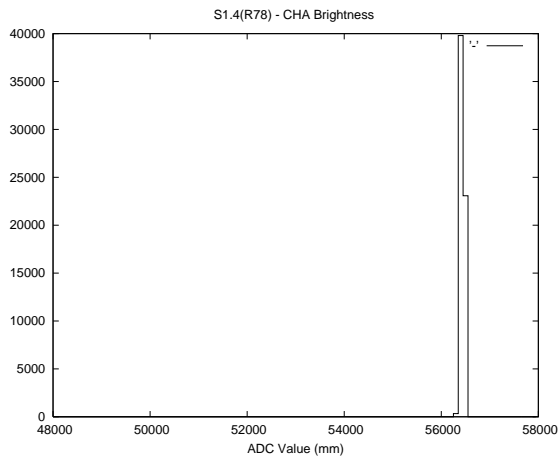

Target Performance Report - S1.4

Report Generated: August 28, 2013,

Last Actuation: 28/08/13 12:00:40

1 Operation Summary

	Last Shift	Total
Actuations:	63.5K	5099.9K
Quadrature Count errors:	0	0
Fiber ADC errors:	0	15
BPS errors (during actuation):	0	5
(R78) Gaps > 3s & < 10s:	0	42
(R78) Gaps > 10s:	3	124
(R78) SP2 Corrections:	8	1168
(R78) Capture Over/Under shoots:	1430/137	264448/38596

2 Mechanical Performance

Starting position for the last 2000 actuations.

Starting position width over time.

Acceleration for the last 2000 actuations.

Acceleration over time. Normalised to a temperature 45C using the temperature data collected by the system.

3 Optical Performance

4 BPS Check