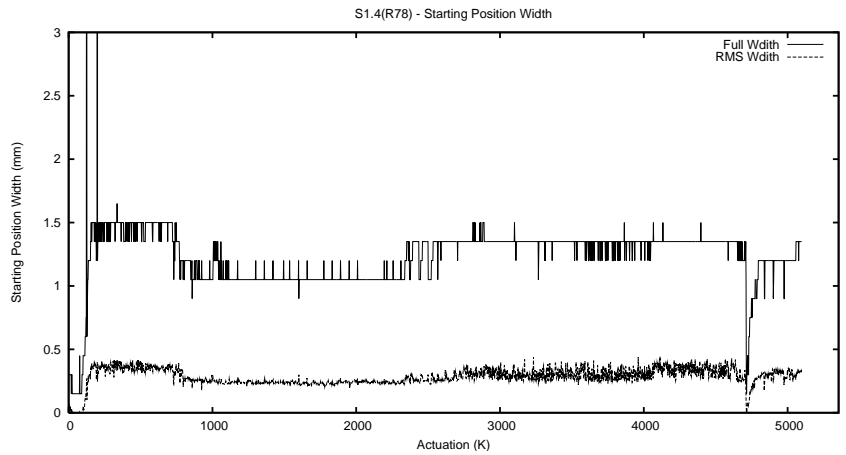

Target Performance Report - S1.4

Report Generated: August 28, 2013,

Last Actuation: 28/08/13 12:00:40

1 Operation Summary

	Last Shift	Total
Actuations:	63.5K	5099.9K
Quadrature Count errors:	0	0
Fiber ADC errors:	0	15
BPS errors (during actuation):	0	5
(R78) Gaps > 3s & < 10s:	0	42
(R78) Gaps > 10s:	3	124
(R78) SP2 Corrections:	8	1168
(R78) Capture Over/Under shoots:	1430/137	264448/38596

2 Mechanical Performance

Starting position for the last 2000 actuations.

Starting position width over time.

Acceleration for the last 2000 actuations.

Acceleration over time. Normalised to a temperature 45C using the temperature data collected by the system.