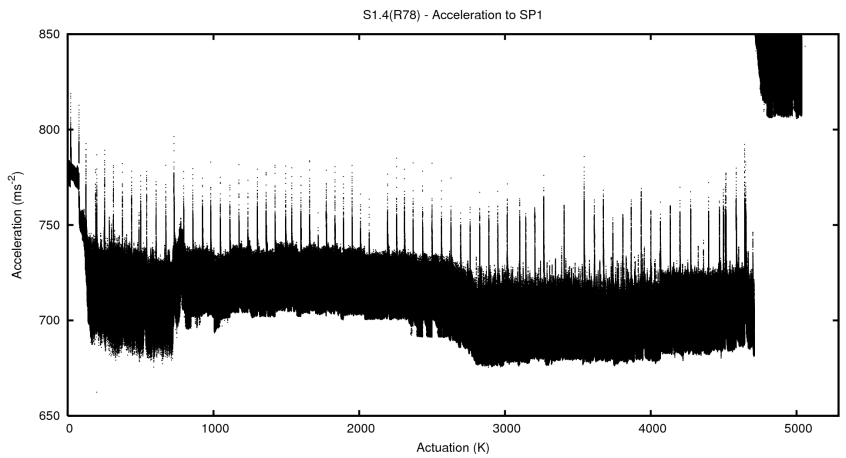

Target Performance Report - S1.4

Report Generated: August 27, 2013,

Last Actuation: 27/08/13 11:32:11

1 Operation Summary

	Last Shift	Total
Actuations:	137.2K	5036.4K
Quadrature Count errors:	0	0
Fiber ADC errors:	0	15
BPS errors (during actuation):	0	5
(R78) Gaps > 3s & < 10s:	2	42
(R78) Gaps > 10s:	3	122
(R78) SP2 Corrections:	6	1160
(R78) Capture Over/Under shoots:	1781/392	263018/38459

2 Mechanical Performance

Starting position for the last 2000 actuations.

Starting position width over time.

Acceleration for the last 2000 actuations.

Acceleration over time. Normalised to a temperature 45C using the temperature data collected by the system.

3 Optical Performance

4 BPS Check