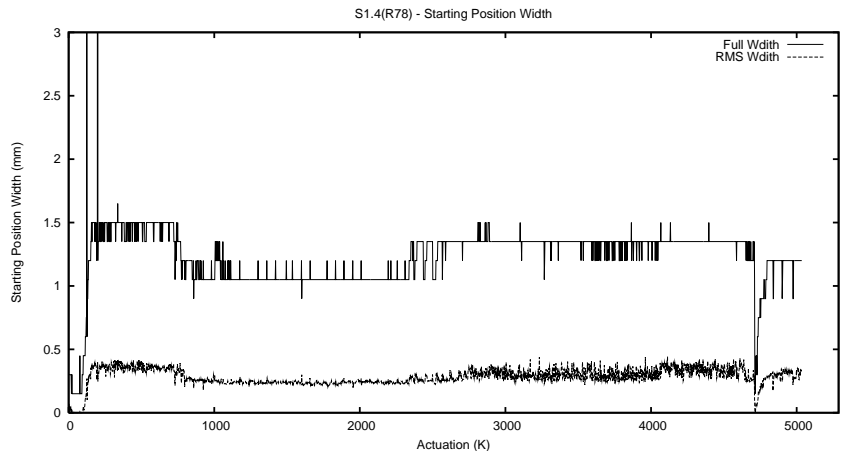

Target Performance Report - S1.4

Report Generated: August 27, 2013,

Last Actuation: 27/08/13 11:32:11

1 Operation Summary

	Last Shift	Total
Actuations:	137.2K	5036.4K
Quadrature Count errors:	0	0
Fiber ADC errors:	0	15
BPS errors (during actuation):	0	5
(R78) Gaps > 3s & < 10s:	2	42
(R78) Gaps > 10s:	3	122
(R78) SP2 Corrections:	6	1160
(R78) Capture Over/Under shoots:	1781/392	263018/38459

2 Mechanical Performance

Starting position for the last 2000 actuations.

Starting position width over time.

Acceleration for the last 2000 actuations.

Acceleration over time. Normalised to a temperature 45C using the temperature data collected by the system.