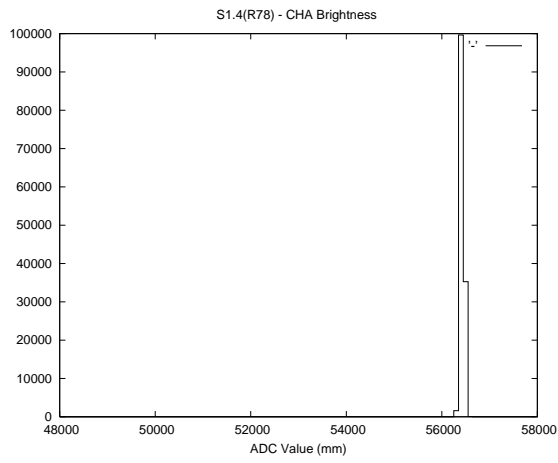

Target Performance Report - S1.4

Report Generated: August 27, 2013,

Last Actuation: 27/08/13 11:32:11

1 Operation Summary

	Last Shift	Total
Actuations:	137.2K	5036.4K
Quadrature Count errors:	0	0
Fiber ADC errors:	0	15
BPS errors (during actuation):	0	5
(R78) Gaps > 3s & < 10s:	2	42
(R78) Gaps > 10s:	3	122
(R78) SP2 Corrections:	6	1160
(R78) Capture Over/Under shoots:	1781/392	263018/38459

2 Mechanical Performance

Starting position for the last 2000 actuations.

Starting position width over time.

Acceleration for the last 2000 actuations.

Acceleration over time. Normalised to a temperature 45C using the temperature data collected by the system.

3 Optical Performance

4 BPS Check