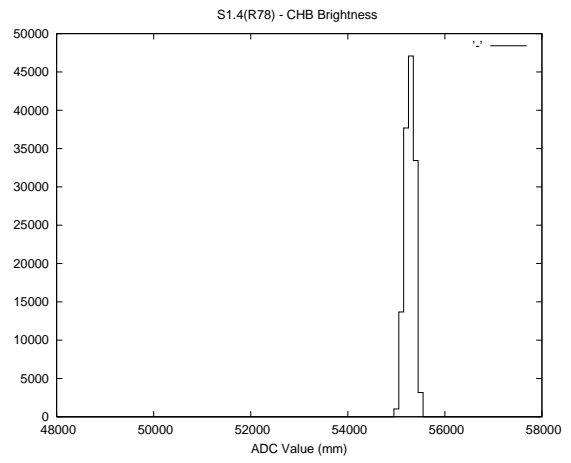

Target Performance Report - S1.4

Report Generated: August 27, 2013,

Last Actuation: 27/08/13 11:32:11

1 Operation Summary

	Last Shift	Total
Actuations:	137.2K	5036.4K
Quadrature Count errors:	0	0
Fiber ADC errors:	0	15
BPS errors (during actuation):	0	5
(R78) Gaps > 3s & < 10s:	2	42
(R78) Gaps > 10s:	3	122
(R78) SP2 Corrections:	6	1160
(R78) Capture Over/Under shoots:	1781/392	263018/38459

2 Mechanical Performance

Starting position for the last 2000 actuations.

Starting position width over time.

Acceleration for the last 2000 actuations.

Acceleration over time. Normalised to a temperature 45C using the temperature data collected by the system.

3 Optical Performance

4 BPS Check