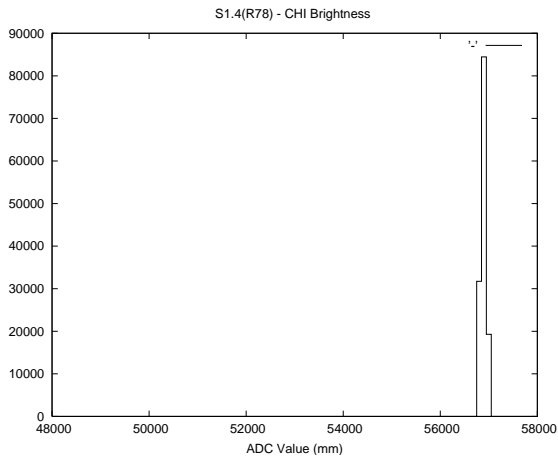

Target Performance Report - S1.4

Report Generated: August 27, 2013,

Last Actuation: 27/08/13 11:32:11

1 Operation Summary

	Last Shift	Total
Actuations:	137.2K	5036.4K
Quadrature Count errors:	0	0
Fiber ADC errors:	0	15
BPS errors (during actuation):	0	5
(R78) Gaps > 3s & < 10s:	2	42
(R78) Gaps > 10s:	3	122
(R78) SP2 Corrections:	6	1160
(R78) Capture Over/Under shoots:	1781/392	263018/38459

2 Mechanical Performance

Starting position for the last 2000 actuations.

Starting position width over time.

Acceleration for the last 2000 actuations.

Acceleration over time. Normalised to a temperature 45C using the temperature data collected by the system.

3 Optical Performance

4 BPS Check