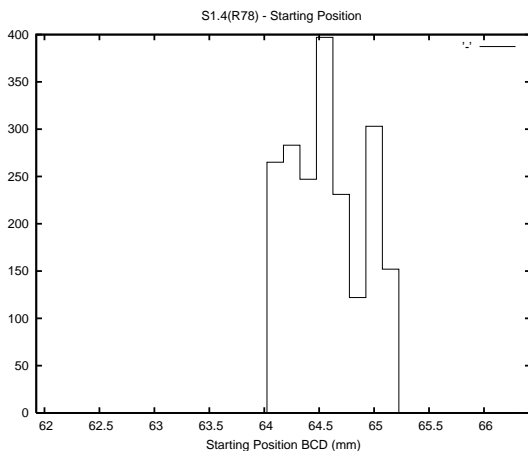

Target Performance Report - S1.4

Report Generated: August 27, 2013,

Last Actuation: 27/08/13 11:32:11

1 Operation Summary

	Last Shift	Total
Actuations:	137.2K	5036.4K
Quadrature Count errors:	0	0
Fiber ADC errors:	0	15
BPS errors (during actuation):	0	5
(R78) Gaps > 3s & < 10s:	2	42
(R78) Gaps > 10s:	3	122
(R78) SP2 Corrections:	6	1160
(R78) Capture Over/Under shoots:	1781/392	263018/38459

2 Mechanical Performance

Starting position for the last 2000 actuations.

Starting position width over time.

Acceleration for the last 2000 actuations.

Acceleration over time. Normalised to a temperature 45C using the temperature data collected by the system.

3 Optical Performance

4 BPS Check