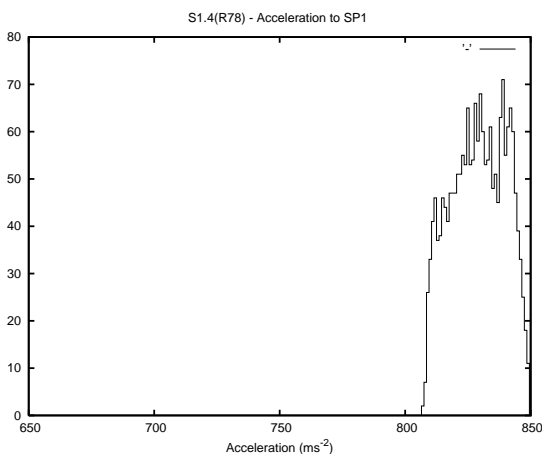

Target Performance Report - S1.4

Report Generated: August 27, 2013,

Last Actuation: 27/08/13 11:32:11

1 Operation Summary

	Last Shift	Total
Actuations:	137.2K	5036.4K
Quadrature Count errors:	0	0
Fiber ADC errors:	0	15
BPS errors (during actuation):	0	5
(R78) Gaps > 3s & < 10s:	2	42
(R78) Gaps > 10s:	3	122
(R78) SP2 Corrections:	6	1160
(R78) Capture Over/Under shoots:	1781/392	263018/38459

2 Mechanical Performance

Starting position for the last 2000 actuations.

Starting position width over time.

Acceleration for the last 2000 actuations.

Acceleration over time. Normalised to a temperature 45C using the temperature data collected by the system.