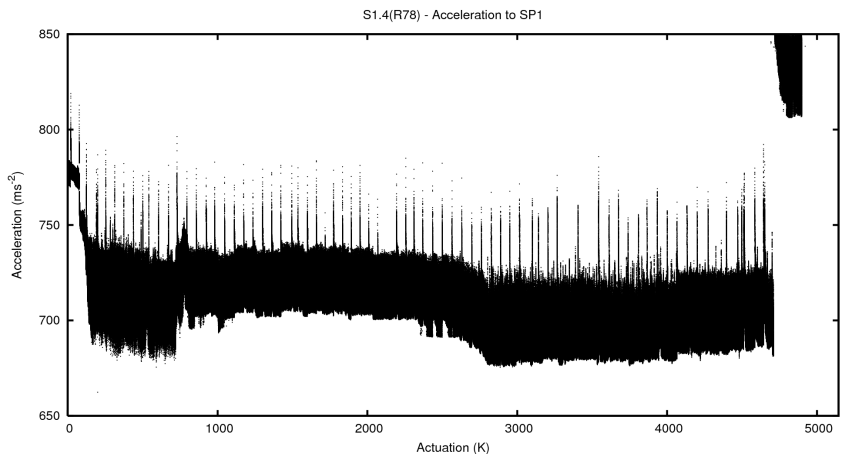

2 Mechanical Performance

Starting position for the last 2000 actuations.

Starting position width over time.

Acceleration for the last 2000 actuations.

Acceleration over time. Normalised to a temperature 45C using the temperature data collected by the system.

3 Optical Performance

4 BPS Check