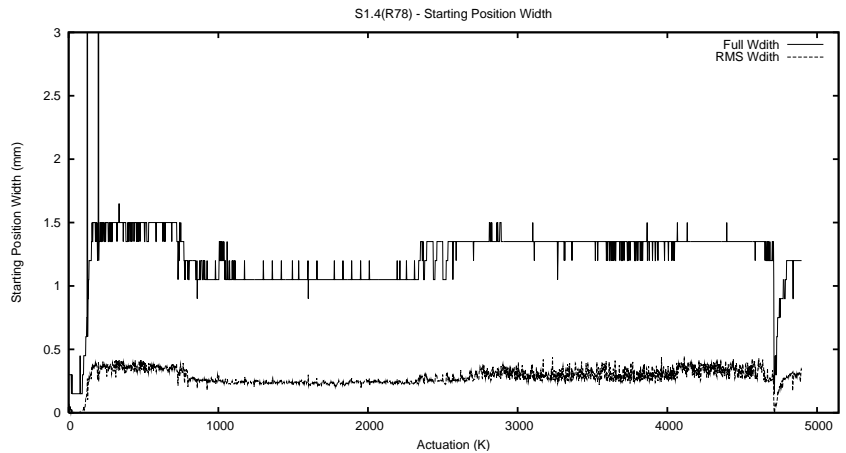

Target Performance Report - S1.4

Report Generated: August 25, 2013,

Last Actuation: 25/08/13 10:33:18

1 Operation Summary

	Last Shift	Total
Actuations:	62.9K	4899.2K
Quadrature Count errors:	0	0
Fiber ADC errors:	0	15
BPS errors (during actuation):	0	5
(R78) Gaps > 3s & < 10s:	0	40
(R78) Gaps > 10s:	2	120
(R78) SP2 Corrections:	14	1154
(R78) Capture Over/Under shoots:	1429/128	261237/38067

2 Mechanical Performance

Starting position for the last 2000 actuations.

Starting position width over time.

Acceleration for the last 2000 actuations.

Acceleration over time. Normalised to a temperature 45C using the temperature data collected by the system.