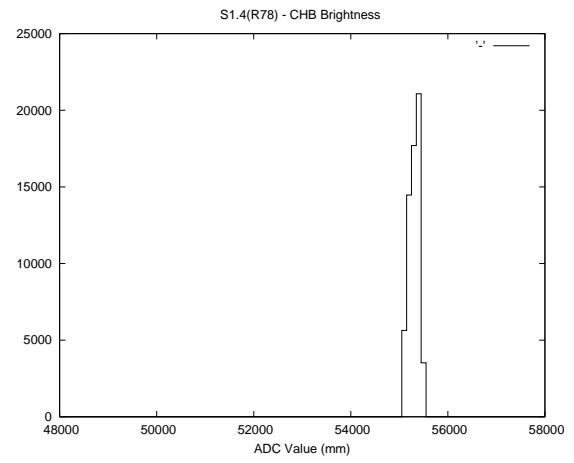

Target Performance Report - S1.4

Report Generated: August 25, 2013,

Last Actuation: 25/08/13 10:33:18

1 Operation Summary

	Last Shift	Total
Actuations:	62.9K	4899.2K
Quadrature Count errors:	0	0
Fiber ADC errors:	0	15
BPS errors (during actuation):	0	5
(R78) Gaps > 3s & < 10s:	0	40
(R78) Gaps > 10s:	2	120
(R78) SP2 Corrections:	14	1154
(R78) Capture Over/Under shoots:	1429/128	261237/38067

2 Mechanical Performance

Starting position for the last 2000 actuations.

Starting position width over time.

Acceleration for the last 2000 actuations.

Acceleration over time. Normalised to a temperature 45C using the temperature data collected by the system.

3 Optical Performance

4 BPS Check