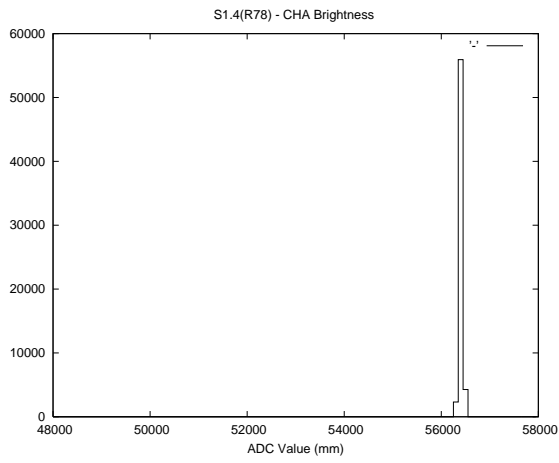

Target Performance Report - S1.4

Report Generated: August 25, 2013,

Last Actuation: 25/08/13 10:33:18

1 Operation Summary

	Last Shift	Total
Actuations:	62.9K	4899.2K
Quadrature Count errors:	0	0
Fiber ADC errors:	0	15
BPS errors (during actuation):	0	5
(R78) Gaps > 3s & < 10s:	0	40
(R78) Gaps > 10s:	2	120
(R78) SP2 Corrections:	14	1154
(R78) Capture Over/Under shoots:	1429/128	261237/38067

2 Mechanical Performance

Starting position for the last 2000 actuations.

Starting position width over time.

Acceleration for the last 2000 actuations.

Acceleration over time. Normalised to a temperature 45C using the temperature data collected by the system.

3 Optical Performance

4 BPS Check