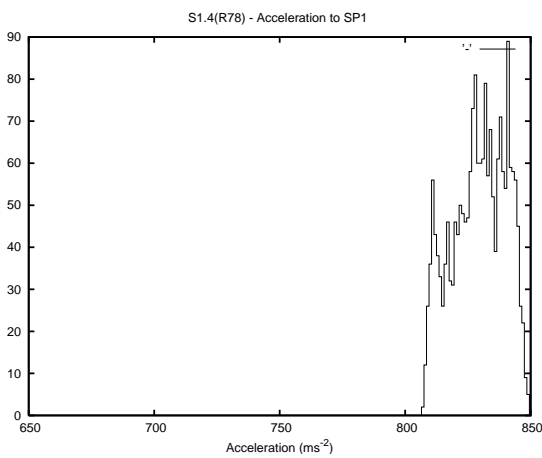

Target Performance Report - S1.4

Report Generated: August 25, 2013,

Last Actuation: 25/08/13 10:33:18

1 Operation Summary

	Last Shift	Total
Actuations:	62.9K	4899.2K
Quadrature Count errors:	0	0
Fiber ADC errors:	0	15
BPS errors (during actuation):	0	5
(R78) Gaps > 3s & < 10s:	0	40
(R78) Gaps > 10s:	2	120
(R78) SP2 Corrections:	14	1154
(R78) Capture Over/Under shoots:	1429/128	261237/38067

2 Mechanical Performance

Starting position for the last 2000 actuations.

Starting position width over time.

Acceleration for the last 2000 actuations.

Acceleration over time. Normalised to a temperature 45C using the temperature data collected by the system.