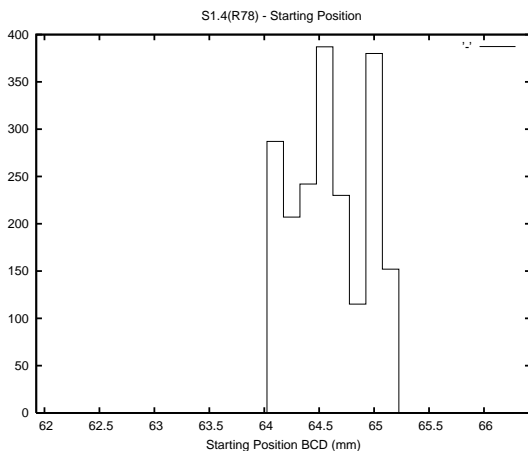

Target Performance Report - S1.4

Report Generated: August 25, 2013,

Last Actuation: 25/08/13 10:33:18

1 Operation Summary

	Last Shift	Total
Actuations:	62.9K	4899.2K
Quadrature Count errors:	0	0
Fiber ADC errors:	0	15
BPS errors (during actuation):	0	5
(R78) Gaps > 3s & < 10s:	0	40
(R78) Gaps > 10s:	2	120
(R78) SP2 Corrections:	14	1154
(R78) Capture Over/Under shoots:	1429/128	261237/38067

2 Mechanical Performance

Starting position for the last 2000 actuations.

Starting position width over time.

Acceleration for the last 2000 actuations.

Acceleration over time. Normalised to a temperature 45C using the temperature data collected by the system.

3 Optical Performance

4 BPS Check