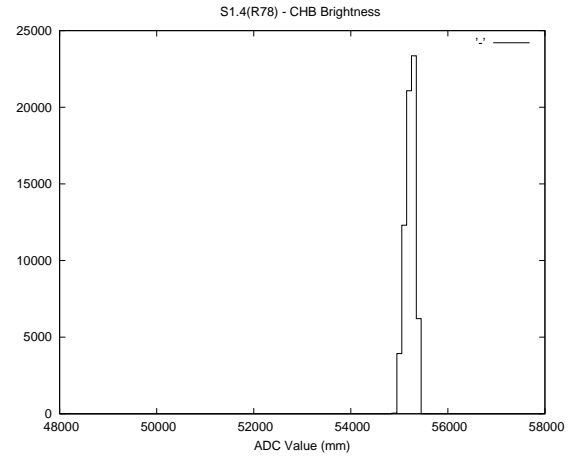

Target Performance Report - S1.4

Report Generated: August 24, 2013,

Last Actuation: 24/08/13 10:03:01

1 Operation Summary

	Last Shift	Total
Actuations:	67.4K	4836.3K
Quadrature Count errors:	0	0
Fiber ADC errors:	0	15
BPS errors (during actuation):	0	5
(R78) Gaps > 3s & < 10s:	1	40
(R78) Gaps > 10s:	2	119
(R78) SP2 Corrections:	6	1140
(R78) Capture Over/Under shoots:	799/206	259808/37939

2 Mechanical Performance

Starting position for the last 2000 actuations.

Starting position width over time.

Acceleration for the last 2000 actuations.

Acceleration over time. Normalised to a temperature 45C using the temperature data collected by the system.

3 Optical Performance

4 BPS Check