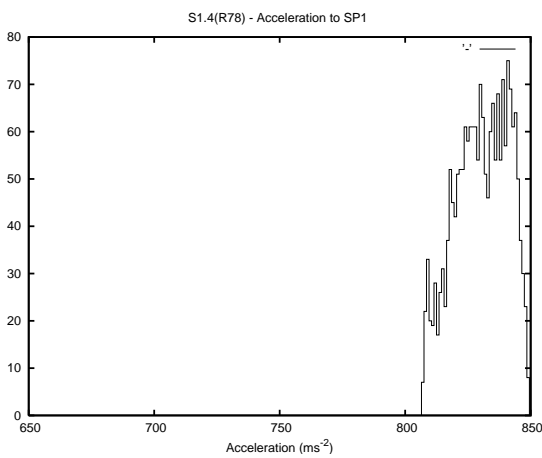

Target Performance Report - S1.4

Report Generated: August 24, 2013,

Last Actuation: 24/08/13 10:03:01

1 Operation Summary

	Last Shift	Total
Actuations:	67.4K	4836.3K
Quadrature Count errors:	0	0
Fiber ADC errors:	0	15
BPS errors (during actuation):	0	5
(R78) Gaps > 3s & < 10s:	1	40
(R78) Gaps > 10s:	2	119
(R78) SP2 Corrections:	6	1140
(R78) Capture Over/Under shoots:	799/206	259808/37939

2 Mechanical Performance

Starting position for the last 2000 actuations.

Starting position width over time.

Acceleration for the last 2000 actuations.

Acceleration over time. Normalised to a temperature 45C using the temperature data collected by the system.