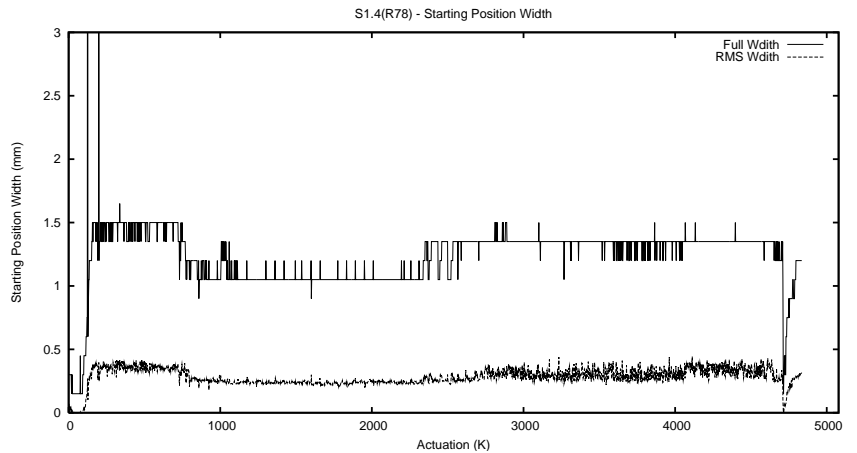

Target Performance Report - S1.4

Report Generated: August 24, 2013,

Last Actuation: 24/08/13 10:03:01

1 Operation Summary

	Last Shift	Total
Actuations:	67.4K	4836.3K
Quadrature Count errors:	0	0
Fiber ADC errors:	0	15
BPS errors (during actuation):	0	5
(R78) Gaps > 3s & < 10s:	1	40
(R78) Gaps > 10s:	2	119
(R78) SP2 Corrections:	6	1140
(R78) Capture Over/Under shoots:	799/206	259808/37939

2 Mechanical Performance

Starting position for the last 2000 actuations.

Starting position width over time.

Acceleration for the last 2000 actuations.

Acceleration over time. Normalised to a temperature 45C using the temperature data collected by the system.