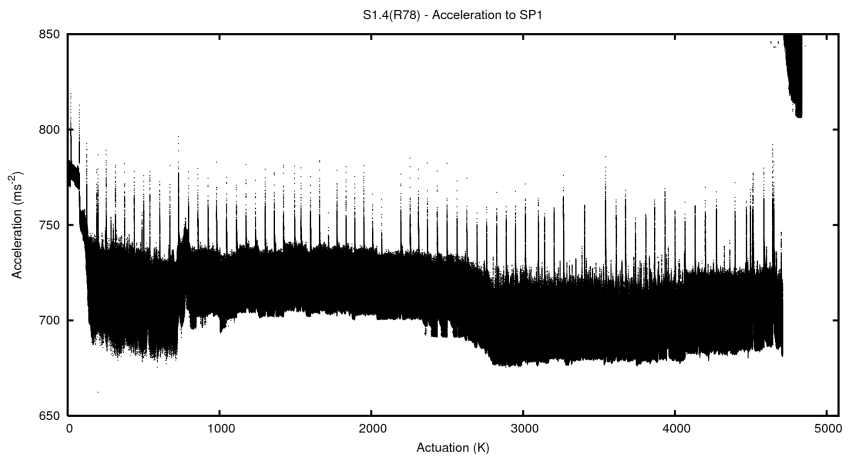

Target Performance Report - S1.4

Report Generated: August 24, 2013,

Last Actuation: 24/08/13 10:03:01

1 Operation Summary

	Last Shift	Total
Actuations:	67.4K	4836.3K
Quadrature Count errors:	0	0
Fiber ADC errors:	0	15
BPS errors (during actuation):	0	5
(R78) Gaps > 3s & < 10s:	1	40
(R78) Gaps > 10s:	2	119
(R78) SP2 Corrections:	6	1140
(R78) Capture Over/Under shoots:	799/206	259808/37939

2 Mechanical Performance

Starting position for the last 2000 actuations.

Starting position width over time.

Acceleration for the last 2000 actuations.

Acceleration over time. Normalised to a temperature 45C using the temperature data collected by the system.

3 Optical Performance

4 BPS Check