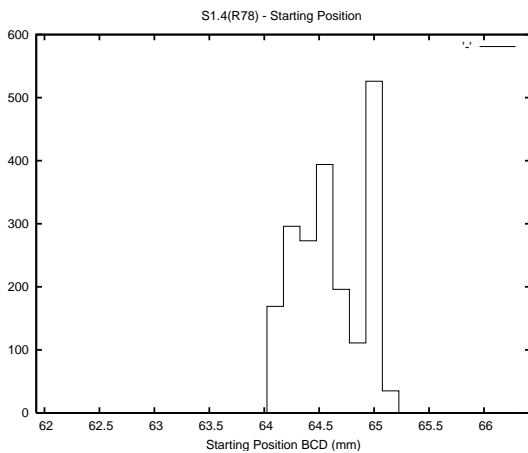

Target Performance Report - S1.4

Report Generated: August 24, 2013,

Last Actuation: 24/08/13 10:03:01

1 Operation Summary

	Last Shift	Total
Actuations:	67.4K	4836.3K
Quadrature Count errors:	0	0
Fiber ADC errors:	0	15
BPS errors (during actuation):	0	5
(R78) Gaps > 3s & < 10s:	1	40
(R78) Gaps > 10s:	2	119
(R78) SP2 Corrections:	6	1140
(R78) Capture Over/Under shoots:	799/206	259808/37939

2 Mechanical Performance

Starting position for the last 2000 actuations.

Starting position width over time.

Acceleration for the last 2000 actuations.

Acceleration over time. Normalised to a temperature 45C using the temperature data collected by the system.

3 Optical Performance

4 BPS Check