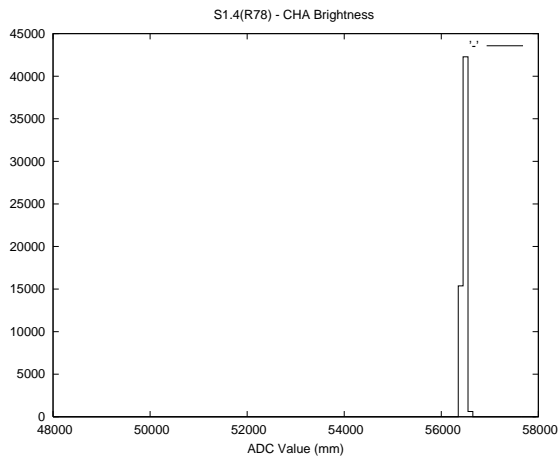

Target Performance Report - S1.4

Report Generated: August 23, 2013,

Last Actuation: 23/08/13 10:00:38

1 Operation Summary

	Last Shift	Total
Actuations:	58.8K	4768.9K
Quadrature Count errors:	0	0
Fiber ADC errors:	0	15
BPS errors (during actuation):	0	5
(R78) Gaps > 3s & < 10s:	4	39
(R78) Gaps > 10s:	2	118
(R78) SP2 Corrections:	21	1134
(R78) Capture Over/Under shoots:	790/180	259009/37733

2 Mechanical Performance

Starting position for the last 2000 actuations.

Starting position width over time.

Acceleration for the last 2000 actuations.

Acceleration over time. Normalised to a temperature 45C using the temperature data collected by the system.

3 Optical Performance

4 BPS Check