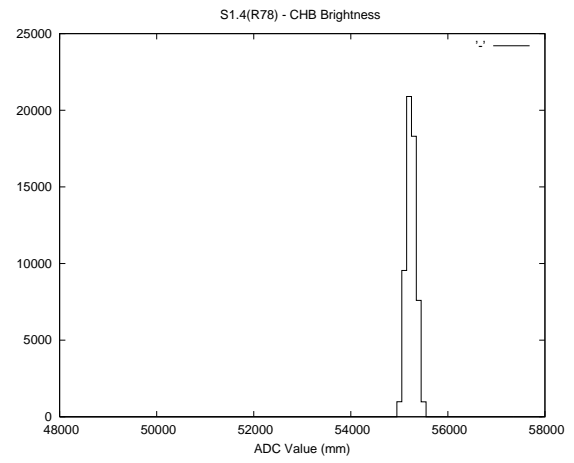

Target Performance Report - S1.4

Report Generated: August 23, 2013,

Last Actuation: 23/08/13 10:00:38

1 Operation Summary

	Last Shift	Total
Actuations:	58.8K	4768.9K
Quadrature Count errors:	0	0
Fiber ADC errors:	0	15
BPS errors (during actuation):	0	5
(R78) Gaps > 3s & < 10s:	4	39
(R78) Gaps > 10s:	2	118
(R78) SP2 Corrections:	21	1134
(R78) Capture Over/Under shoots:	790/180	259009/37733

2 Mechanical Performance

Starting position for the last 2000 actuations.

Starting position width over time.

Acceleration for the last 2000 actuations.

Acceleration over time. Normalised to a temperature 45C using the temperature data collected by the system.

3 Optical Performance

4 BPS Check