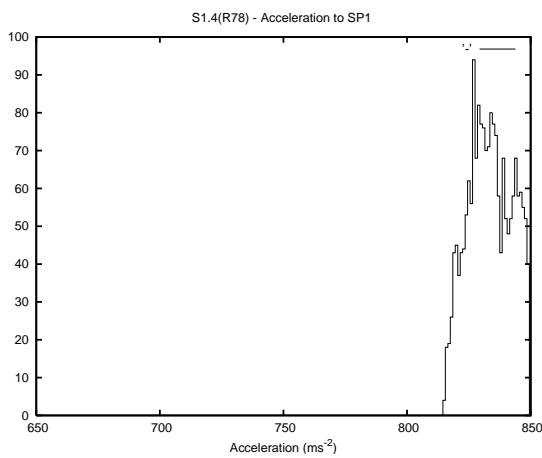

Target Performance Report - S1.4

Report Generated: August 23, 2013,

Last Actuation: 23/08/13 10:00:38

1 Operation Summary

	Last Shift	Total
Actuations:	58.8K	4768.9K
Quadrature Count errors:	0	0
Fiber ADC errors:	0	15
BPS errors (during actuation):	0	5
(R78) Gaps > 3s & < 10s:	4	39
(R78) Gaps > 10s:	2	118
(R78) SP2 Corrections:	21	1134
(R78) Capture Over/Under shoots:	790/180	259009/37733

2 Mechanical Performance

Starting position for the last 2000 actuations.

Starting position width over time.

Acceleration for the last 2000 actuations.

Acceleration over time. Normalised to a temperature 45C using the temperature data collected by the system.