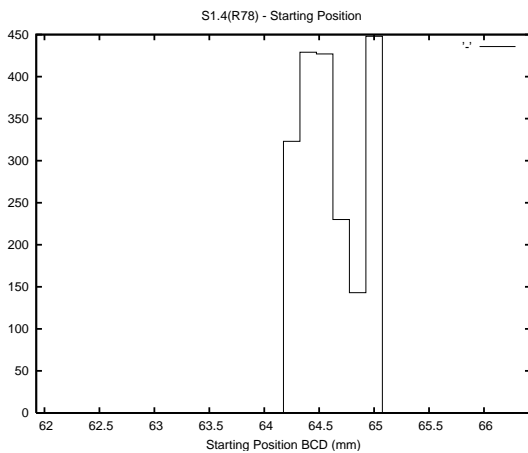

Target Performance Report - S1.4

Report Generated: August 23, 2013,

Last Actuation: 23/08/13 10:00:38

1 Operation Summary

	Last Shift	Total
Actuations:	58.8K	4768.9K
Quadrature Count errors:	0	0
Fiber ADC errors:	0	15
BPS errors (during actuation):	0	5
(R78) Gaps > 3s & < 10s:	4	39
(R78) Gaps > 10s:	2	118
(R78) SP2 Corrections:	21	1134
(R78) Capture Over/Under shoots:	790/180	259009/37733

2 Mechanical Performance

Starting position for the last 2000 actuations.

Starting position width over time.

Acceleration for the last 2000 actuations.

Acceleration over time. Normalised to a temperature 45C using the temperature data collected by the system.

3 Optical Performance

4 BPS Check