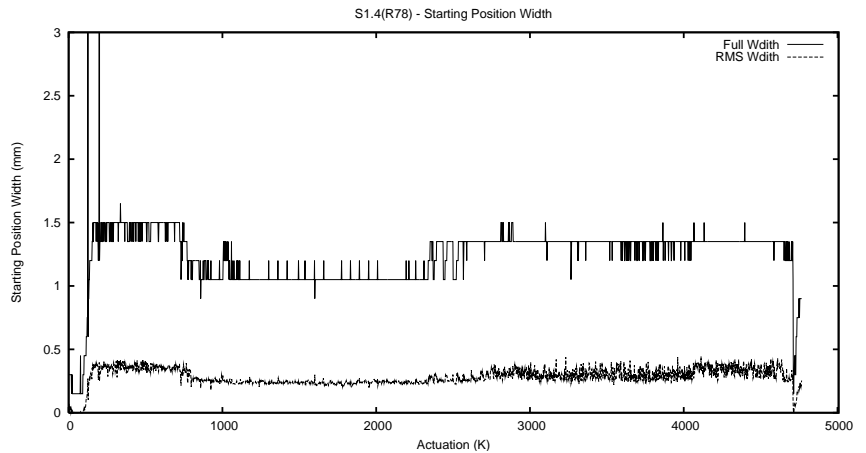

Target Performance Report - S1.4

Report Generated: August 23, 2013,

Last Actuation: 23/08/13 10:00:38

1 Operation Summary

	Last Shift	Total
Actuations:	58.8K	4768.9K
Quadrature Count errors:	0	0
Fiber ADC errors:	0	15
BPS errors (during actuation):	0	5
(R78) Gaps > 3s & < 10s:	4	39
(R78) Gaps > 10s:	2	118
(R78) SP2 Corrections:	21	1134
(R78) Capture Over/Under shoots:	790/180	259009/37733

2 Mechanical Performance

Starting position for the last 2000 actuations.

Starting position width over time.

Acceleration for the last 2000 actuations.

Acceleration over time. Normalised to a temperature 45C using the temperature data collected by the system.