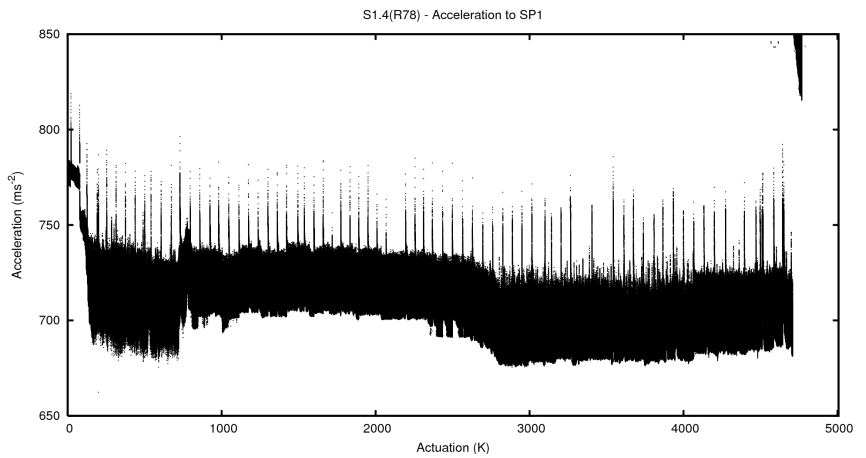

Target Performance Report - S1.4

Report Generated: August 23, 2013,

Last Actuation: 23/08/13 10:00:38

1 Operation Summary

	Last Shift	Total
Actuations:	58.8K	4768.9K
Quadrature Count errors:	0	0
Fiber ADC errors:	0	15
BPS errors (during actuation):	0	5
(R78) Gaps > 3s & < 10s:	4	39
(R78) Gaps > 10s:	2	118
(R78) SP2 Corrections:	21	1134
(R78) Capture Over/Under shoots:	790/180	259009/37733

2 Mechanical Performance

Starting position for the last 2000 actuations.

Starting position width over time.

Acceleration for the last 2000 actuations.

Acceleration over time. Normalised to a temperature 45C using the temperature data collected by the system.

3 Optical Performance

4 BPS Check