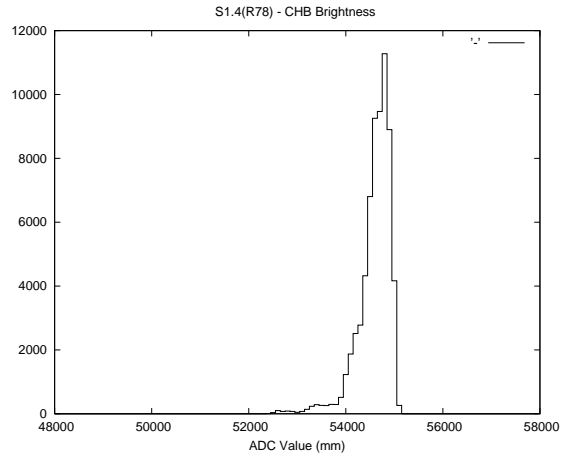

## 2 Mechanical Performance

Starting position for the last 2000 actuations.

Starting position width over time.

Acceleration for the last 2000 actuations.

Acceleration over time. Normalised to a temperature 45C using the temperature data collected by the system.

### 3 Optical Performance