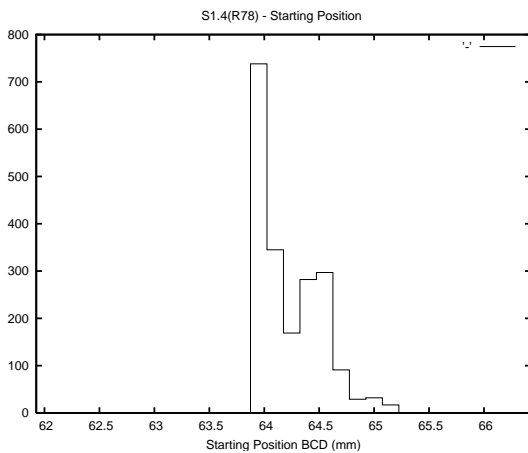

## 1 Operation Summary

	Last Shift	Total
Actuations:	66.1K	4710.1K
Quadrature Count errors:	0	0
Fiber ADC errors:	0	15
BPS errors (during actuation):	0	5
(R78) Gaps > 3s & < 10s:	8	35
(R78) Gaps > 10s:	22	117
(R78) SP2 Corrections:	41	1113
(R78) Capture Over/Under shoots:	5508/282	258219/37553

## 2 Mechanical Performance

Starting position for the last 2000 actuations.

Starting position width over time.

Acceleration for the last 2000 actuations.

Acceleration over time. Normalised to a temperature 45C using the temperature data collected by the system.

### 3 Optical Performance