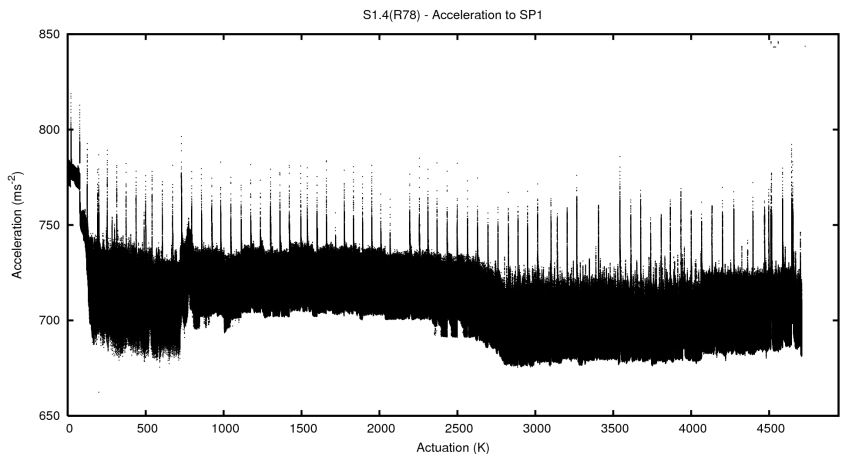

## 2 Mechanical Performance

Starting position for the last 2000 actuations.

Starting position width over time.

Acceleration for the last 2000 actuations.

Acceleration over time. Normalised to a temperature 45C using the temperature data collected by the system.

### 3 Optical Performance