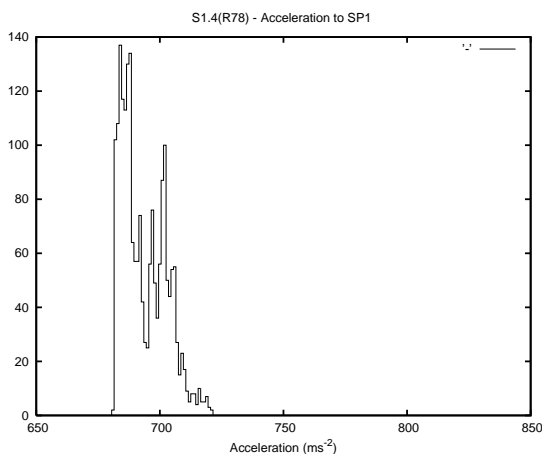

## 1 Operation Summary

	Last Shift	Total
Actuations:	66.1K	4710.1K
Quadrature Count errors:	0	0
Fiber ADC errors:	0	15
BPS errors (during actuation):	0	5
(R78) Gaps > 3s & < 10s:	8	35
(R78) Gaps > 10s:	22	117
(R78) SP2 Corrections:	41	1113
(R78) Capture Over/Under shoots:	5508/282	258219/37553

## 2 Mechanical Performance

Starting position for the last 2000 actuations.

Starting position width over time.

Acceleration for the last 2000 actuations.

Acceleration over time. Normalised to a temperature 45C using the temperature data collected by the system.