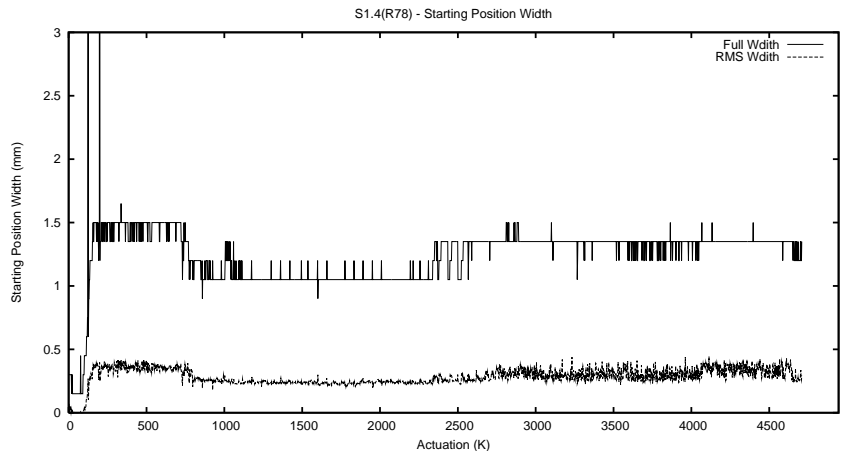

## 1 Operation Summary

	Last Shift	Total
Actuations:	66.1K	4710.1K
Quadrature Count errors:	0	0
Fiber ADC errors:	0	15
BPS errors (during actuation):	0	5
(R78) Gaps > 3s & < 10s:	8	35
(R78) Gaps > 10s:	22	117
(R78) SP2 Corrections:	41	1113
(R78) Capture Over/Under shoots:	5508/282	258219/37553

## 2 Mechanical Performance

Starting position for the last 2000 actuations.

Starting position width over time.

Acceleration for the last 2000 actuations.

Acceleration over time. Normalised to a temperature 45C using the temperature data collected by the system.