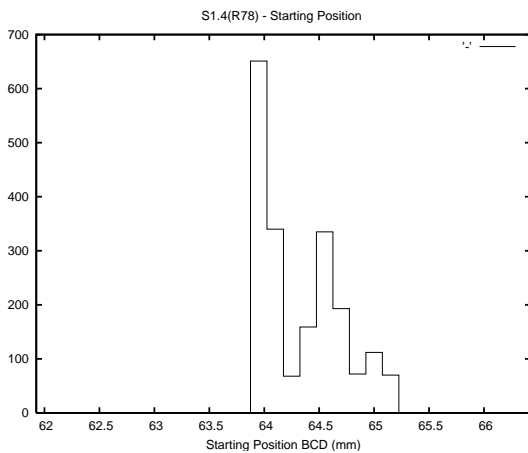

## 1 Operation Summary

	Last Shift	Total
Actuations:	88.0K	4585.9K
Quadrature Count errors:	0	0
Fiber ADC errors:	0	15
BPS errors (during actuation):	0	5
(R78) Gaps > 3s & < 10s:	2	27
(R78) Gaps > 10s:	18	93
(R78) SP2 Corrections:	48	1038
(R78) Capture Over/Under shoots:	550/468	252237/37076

## 2 Mechanical Performance

Starting position for the last 2000 actuations.

Starting position width over time.

Acceleration for the last 2000 actuations.

Acceleration over time. Normalised to a temperature 45C using the temperature data collected by the system.

### 3 Optical Performance