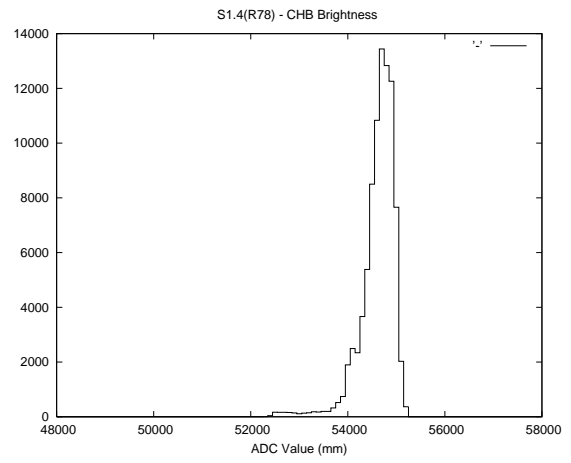

## 2 Mechanical Performance

Starting position for the last 2000 actuations.

Starting position width over time.

Acceleration for the last 2000 actuations.

Acceleration over time. Normalised to a temperature 45C using the temperature data collected by the system.

### 3 Optical Performance