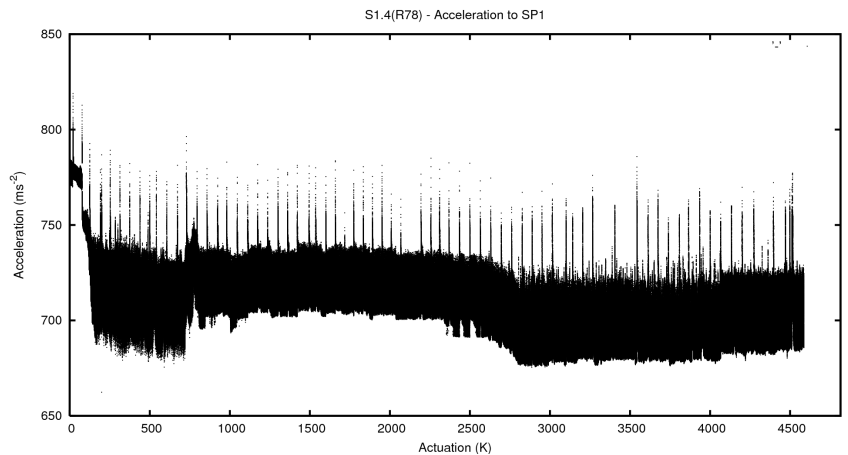

## 2 Mechanical Performance

Starting position for the last 2000 actuations.

Starting position width over time.

Acceleration for the last 2000 actuations.

Acceleration over time. Normalised to a temperature 45C using the temperature data collected by the system.

### 3 Optical Performance