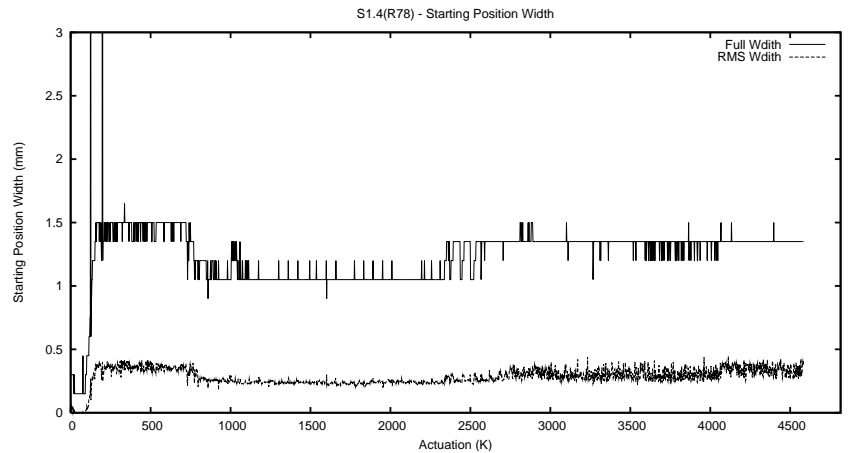

## 1 Operation Summary

	Last Shift	Total
Actuations:	88.0K	4585.9K
Quadrature Count errors:	0	0
Fiber ADC errors:	0	15
BPS errors (during actuation):	0	5
(R78) Gaps > 3s & < 10s:	2	27
(R78) Gaps > 10s:	18	93
(R78) SP2 Corrections:	48	1038
(R78) Capture Over/Under shoots:	550/468	252237/37076

## 2 Mechanical Performance

Starting position for the last 2000 actuations.

Starting position width over time.

Acceleration for the last 2000 actuations.

Acceleration over time. Normalised to a temperature 45C using the temperature data collected by the system.