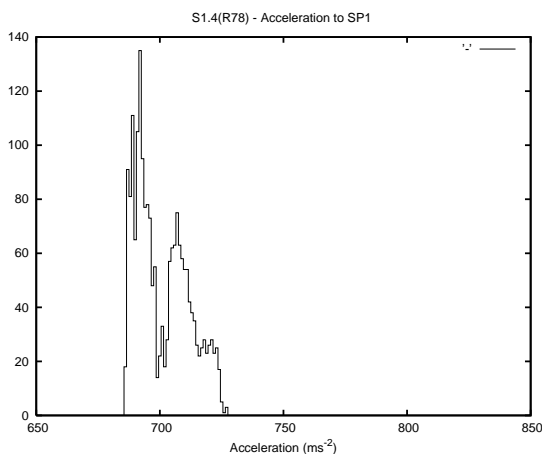

## 1 Operation Summary

	Last Shift	Total
Actuations:	88.0K	4585.9K
Quadrature Count errors:	0	0
Fiber ADC errors:	0	15
BPS errors (during actuation):	0	5
(R78) Gaps > 3s & < 10s:	2	27
(R78) Gaps > 10s:	18	93
(R78) SP2 Corrections:	48	1038
(R78) Capture Over/Under shoots:	550/468	252237/37076

## 2 Mechanical Performance

Starting position for the last 2000 actuations.

Starting position width over time.

Acceleration for the last 2000 actuations.

Acceleration over time. Normalised to a temperature 45C using the temperature data collected by the system.