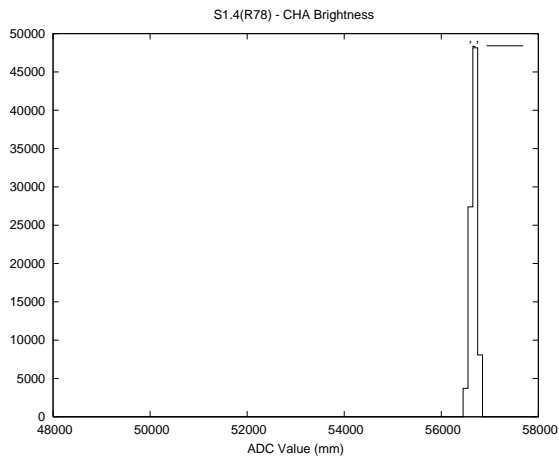

## 2 Mechanical Performance

Starting position for the last 2000 actuations.

Starting position width over time.

Acceleration for the last 2000 actuations.

Acceleration over time. Normalised to a temperature 45C using the temperature data collected by the system.

### 3 Optical Performance