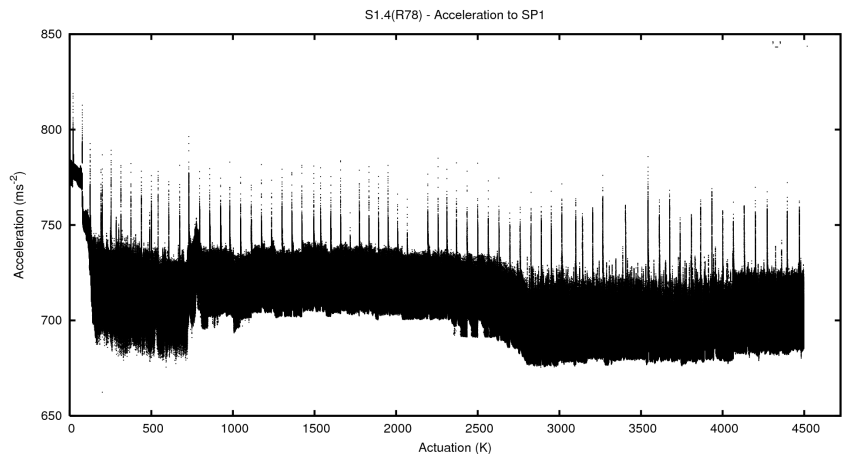

2 Mechanical Performance

Starting position for the last 2000 actuations.

Starting position width over time.

Acceleration for the last 2000 actuations.

Acceleration over time. Normalised to a temperature 45C using the temperature data collected by the system.

3 Optical Performance

4 BPS Check