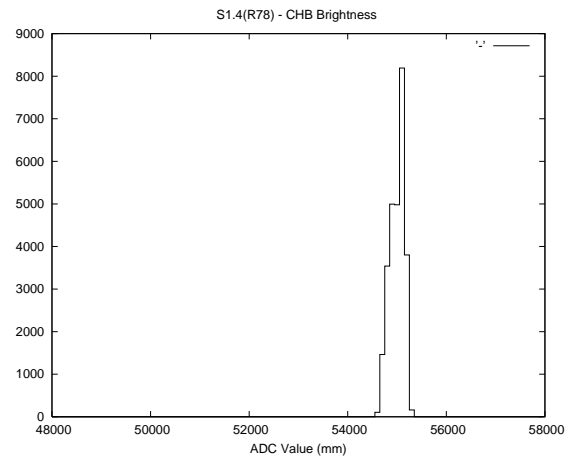

2 Mechanical Performance

Starting position for the last 2000 actuations.

Starting position width over time.

Acceleration for the last 2000 actuations.

Acceleration over time. Normalised to a temperature 45C using the temperature data collected by the system.

3 Optical Performance

4 BPS Check