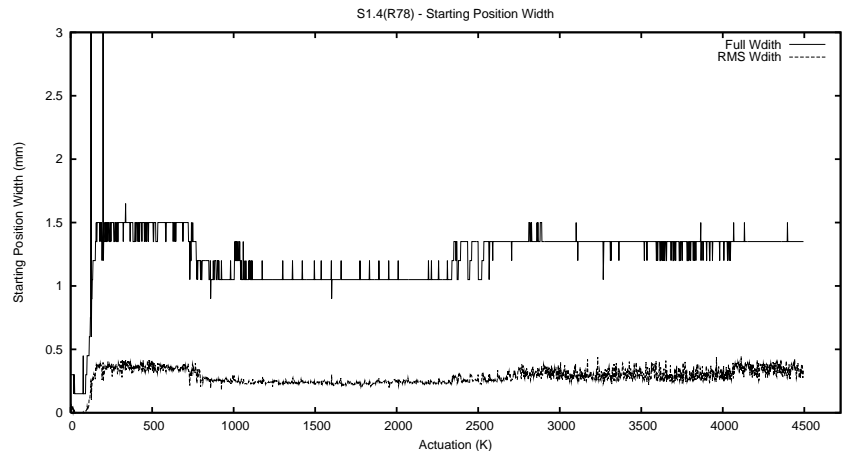

Target Performance Report - S1.4

Report Generated: July 15, 2013,

Last Actuation: 15/07/13 11:05:45

1 Operation Summary

	Last Shift	Total
Actuations:	27.4K	4497.9K
Quadrature Count errors:	0	0
Fiber ADC errors:	0	15
BPS errors (during actuation):	0	5
(R78) Gaps > 3s & < 10s:	1	25
(R78) Gaps > 10s:	3	76
(R78) SP2 Corrections:	20	990
(R78) Capture Over/Under shoots:	259/147	251687/36608

2 Mechanical Performance

Starting position for the last 2000 actuations.

Starting position width over time.

Acceleration for the last 2000 actuations.

Acceleration over time. Normalised to a temperature 45C using the temperature data collected by the system.