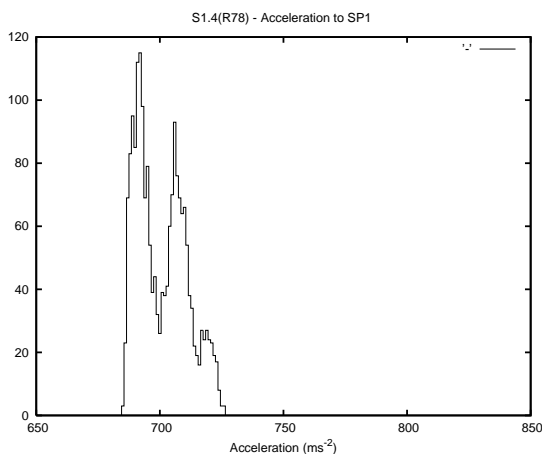

Target Performance Report - S1.4

Report Generated: July 15, 2013,

Last Actuation: 15/07/13 11:05:45

1 Operation Summary

	Last Shift	Total
Actuations:	27.4K	4497.9K
Quadrature Count errors:	0	0
Fiber ADC errors:	0	15
BPS errors (during actuation):	0	5
(R78) Gaps > 3s & < 10s:	1	25
(R78) Gaps > 10s:	3	76
(R78) SP2 Corrections:	20	990
(R78) Capture Over/Under shoots:	259/147	251687/36608

2 Mechanical Performance

Starting position for the last 2000 actuations.

Starting position width over time.

Acceleration for the last 2000 actuations.

Acceleration over time. Normalised to a temperature 45C using the temperature data collected by the system.