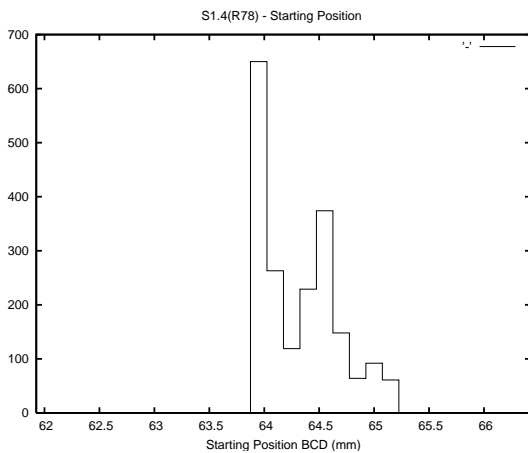

Target Performance Report - S1.4

Report Generated: July 15, 2013,

Last Actuation: 15/07/13 11:05:45

1 Operation Summary

	Last Shift	Total
Actuations:	27.4K	4497.9K
Quadrature Count errors:	0	0
Fiber ADC errors:	0	15
BPS errors (during actuation):	0	5
(R78) Gaps > 3s & < 10s:	1	25
(R78) Gaps > 10s:	3	76
(R78) SP2 Corrections:	20	990
(R78) Capture Over/Under shoots:	259/147	251687/36608

2 Mechanical Performance

Starting position for the last 2000 actuations.

Starting position width over time.

Acceleration for the last 2000 actuations.

Acceleration over time. Normalised to a temperature 45C using the temperature data collected by the system.

3 Optical Performance

4 BPS Check