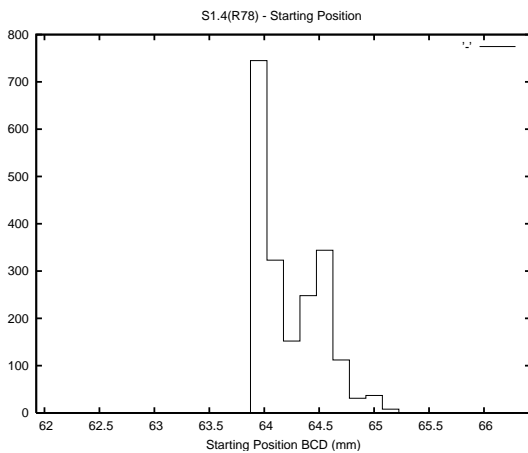

Target Performance Report - S1.4

Report Generated: July 14, 2013,

Last Actuation: 14/07/13 10:24:33

1 Operation Summary

	Last Shift	Total
Actuations:	74.5K	4470.5K
Quadrature Count errors:	0	0
Fiber ADC errors:	0	15
BPS errors (during actuation):	0	5
(R78) Gaps > 3s & < 10s:	1	24
(R78) Gaps > 10s:	2	74
(R78) SP2 Corrections:	25	970
(R78) Capture Over/Under shoots:	237/247	251428/36461

2 Mechanical Performance

Starting position for the last 2000 actuations.

Starting position width over time.

Acceleration for the last 2000 actuations.

Acceleration over time. Normalised to a temperature 45C using the temperature data collected by the system.

3 Optical Performance

4 BPS Check