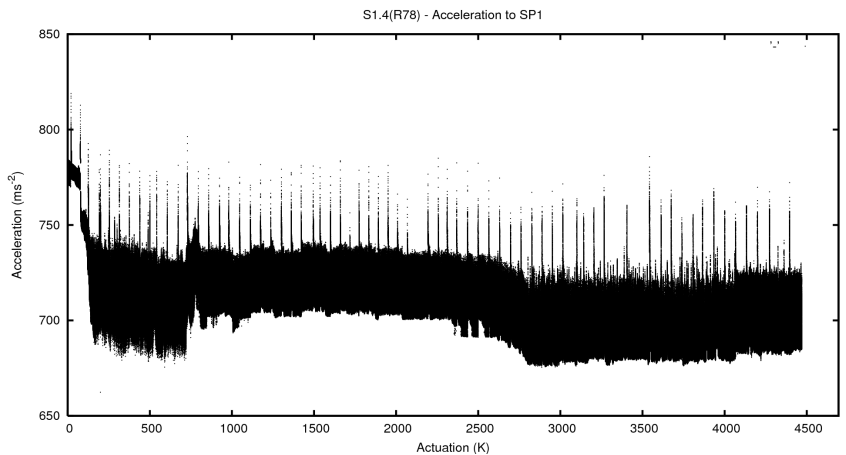

2 Mechanical Performance

Starting position for the last 2000 actuations.

Starting position width over time.

Acceleration for the last 2000 actuations.

Acceleration over time. Normalised to a temperature 45C using the temperature data collected by the system.

3 Optical Performance

4 BPS Check