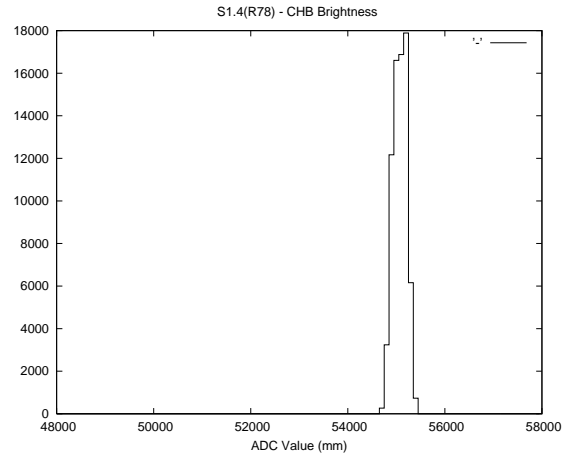

2 Mechanical Performance

Starting position for the last 2000 actuations.

Starting position width over time.

Acceleration for the last 2000 actuations.

Acceleration over time. Normalised to a temperature 45C using the temperature data collected by the system.

3 Optical Performance

4 BPS Check