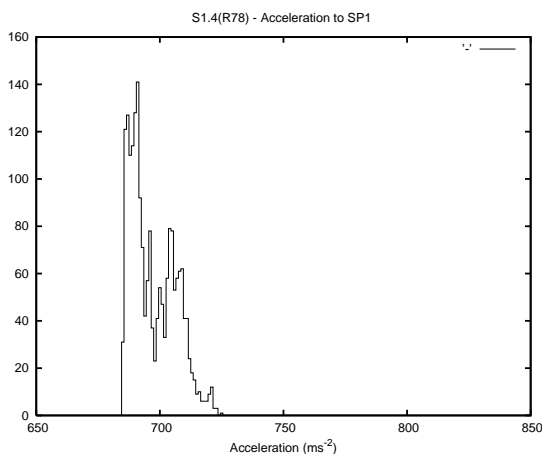

Target Performance Report - S1.4

Report Generated: July 14, 2013,

Last Actuation: 14/07/13 10:24:33

1 Operation Summary

	Last Shift	Total
Actuations:	74.5K	4470.5K
Quadrature Count errors:	0	0
Fiber ADC errors:	0	15
BPS errors (during actuation):	0	5
(R78) Gaps > 3s & < 10s:	1	24
(R78) Gaps > 10s:	2	74
(R78) SP2 Corrections:	25	970
(R78) Capture Over/Under shoots:	237/247	251428/36461

2 Mechanical Performance

Starting position for the last 2000 actuations.

Starting position width over time.

Acceleration for the last 2000 actuations.

Acceleration over time. Normalised to a temperature 45C using the temperature data collected by the system.