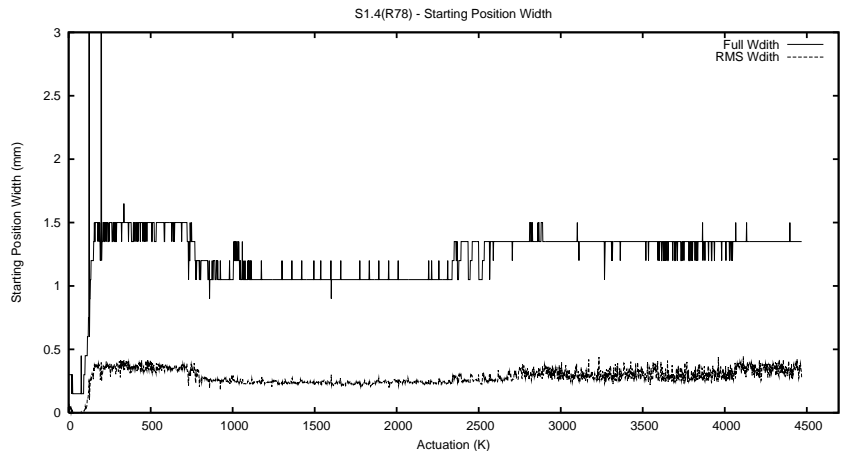

Target Performance Report - S1.4

Report Generated: July 14, 2013,

Last Actuation: 14/07/13 10:24:33

1 Operation Summary

	Last Shift	Total
Actuations:	74.5K	4470.5K
Quadrature Count errors:	0	0
Fiber ADC errors:	0	15
BPS errors (during actuation):	0	5
(R78) Gaps > 3s & < 10s:	1	24
(R78) Gaps > 10s:	2	74
(R78) SP2 Corrections:	25	970
(R78) Capture Over/Under shoots:	237/247	251428/36461

2 Mechanical Performance

Starting position for the last 2000 actuations.

Starting position width over time.

Acceleration for the last 2000 actuations.

Acceleration over time. Normalised to a temperature 45C using the temperature data collected by the system.