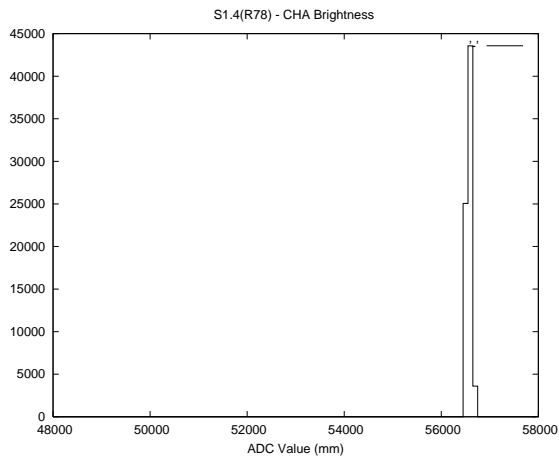

## 2 Mechanical Performance

Starting position for the last 2000 actuations.

Starting position width over time.

Acceleration for the last 2000 actuations.

Acceleration over time. Normalised to a temperature 45C using the temperature data collected by the system.

### 3 Optical Performance