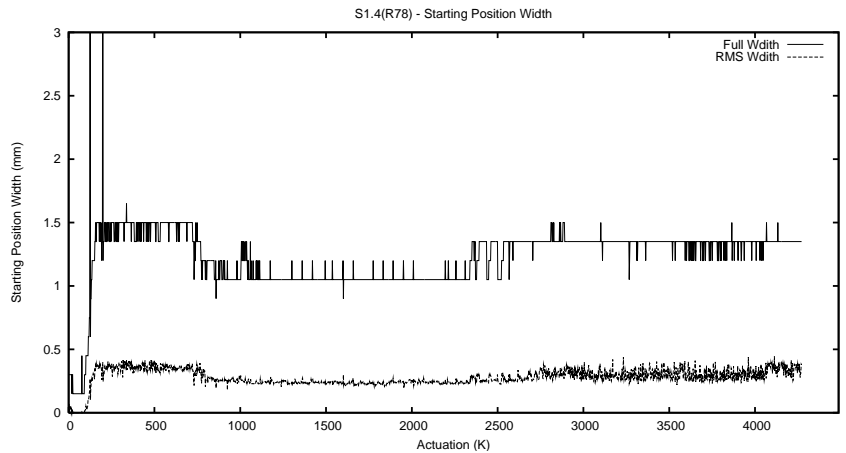

## 1 Operation Summary

	Last Shift	Total
Actuations:	72.8K	4273.4K
Quadrature Count errors:	0	0
Fiber ADC errors:	0	15
BPS errors (during actuation):	0	5
(R78) Gaps > 3s & < 10s:	0	22
(R78) Gaps > 10s:	2	72
(R78) SP2 Corrections:	28	897
(R78) Capture Over/Under shoots:	339/233	250635/35832

## 2 Mechanical Performance

Starting position for the last 2000 actuations.

Starting position width over time.

Acceleration for the last 2000 actuations.

Acceleration over time. Normalised to a temperature 45C using the temperature data collected by the system.