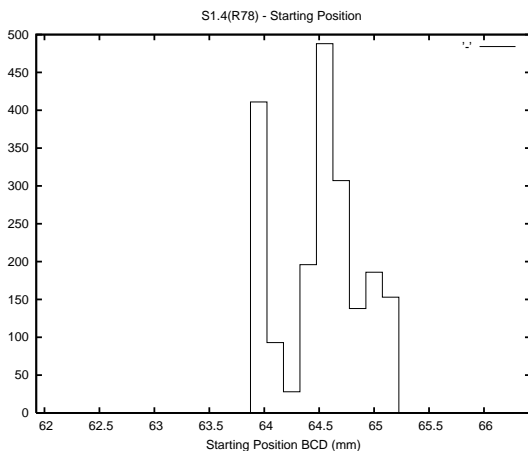

## 1 Operation Summary

	Last Shift	Total
Actuations:	72.8K	4273.4K
Quadrature Count errors:	0	0
Fiber ADC errors:	0	15
BPS errors (during actuation):	0	5
(R78) Gaps > 3s & < 10s:	0	22
(R78) Gaps > 10s:	2	72
(R78) SP2 Corrections:	28	897
(R78) Capture Over/Under shoots:	339/233	250635/35832

## 2 Mechanical Performance

Starting position for the last 2000 actuations.

Starting position width over time.

Acceleration for the last 2000 actuations.

Acceleration over time. Normalised to a temperature 45C using the temperature data collected by the system.

### 3 Optical Performance