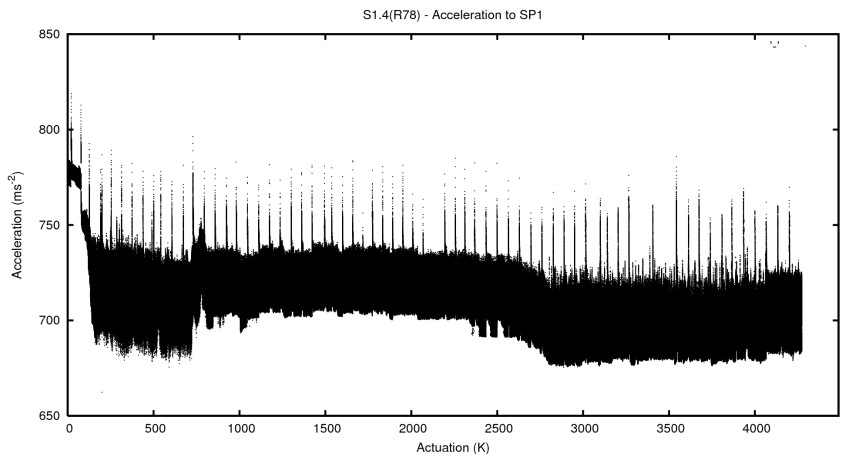

## 2 Mechanical Performance

Starting position for the last 2000 actuations.

Starting position width over time.

Acceleration for the last 2000 actuations.

Acceleration over time. Normalised to a temperature 45C using the temperature data collected by the system.

### 3 Optical Performance