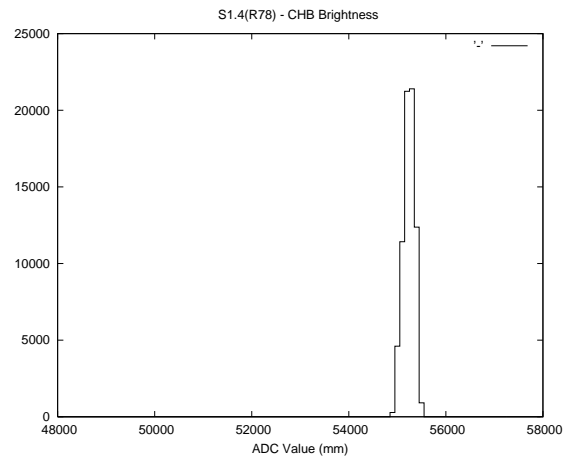

## 2 Mechanical Performance

Starting position for the last 2000 actuations.

Starting position width over time.

Acceleration for the last 2000 actuations.

Acceleration over time. Normalised to a temperature 45C using the temperature data collected by the system.

### 3 Optical Performance