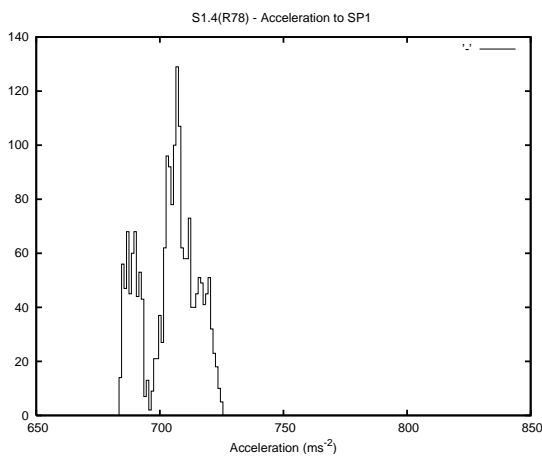

## 1 Operation Summary

	Last Shift	Total
Actuations:	72.8K	4273.4K
Quadrature Count errors:	0	0
Fiber ADC errors:	0	15
BPS errors (during actuation):	0	5
(R78) Gaps > 3s & < 10s:	0	22
(R78) Gaps > 10s:	2	72
(R78) SP2 Corrections:	28	897
(R78) Capture Over/Under shoots:	339/233	250635/35832

## 2 Mechanical Performance

Starting position for the last 2000 actuations.

Starting position width over time.

Acceleration for the last 2000 actuations.

Acceleration over time. Normalised to a temperature 45C using the temperature data collected by the system.

### 3 Optical Performance