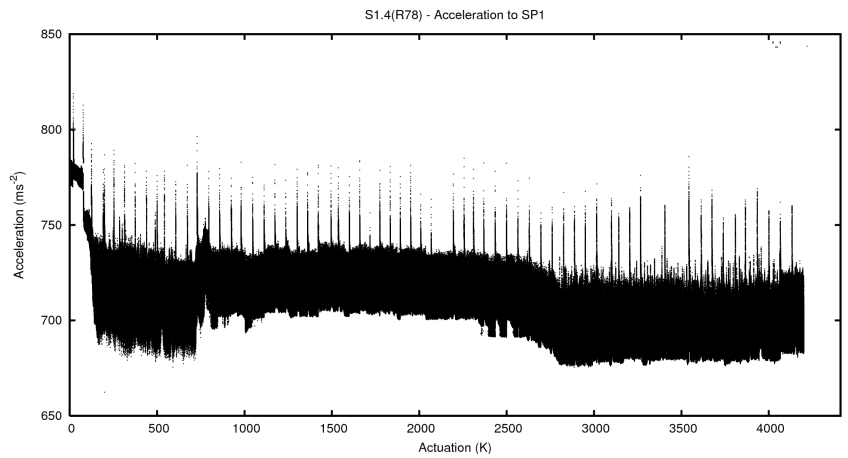

Target Performance Report - S1.4

Report Generated: July 10, 2013,

Last Actuation: 10/07/13 10:15:01

1 Operation Summary

	Last Shift	Total
Actuations:	67.4K	4200.6K
Quadrature Count errors:	0	0
Fiber ADC errors:	0	15
BPS errors (during actuation):	0	5
(R78) Gaps > 3s & < 10s:	0	22
(R78) Gaps > 10s:	2	71
(R78) SP2 Corrections:	32	869
(R78) Capture Over/Under shoots:	268/249	250296/35599

2 Mechanical Performance

Starting position for the last 2000 actuations.

Starting position width over time.

Acceleration for the last 2000 actuations.

Acceleration over time. Normalised to a temperature 45C using the temperature data collected by the system.

3 Optical Performance

4 BPS Check