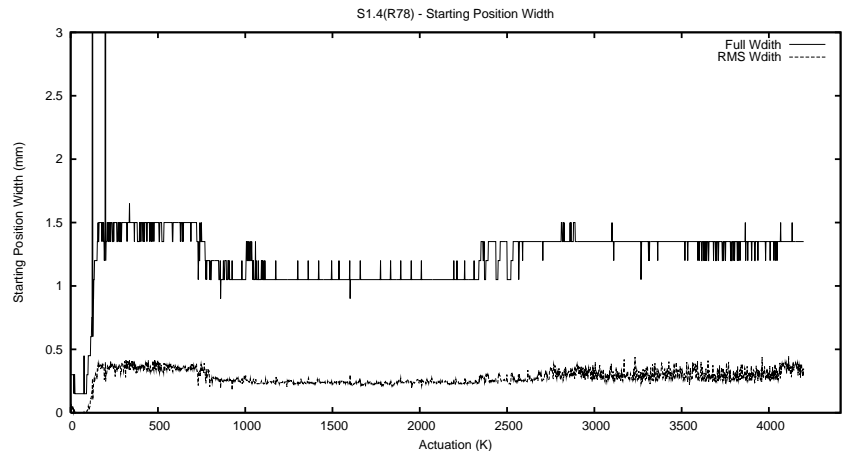

Target Performance Report - S1.4

Report Generated: July 10, 2013,

Last Actuation: 10/07/13 10:15:01

1 Operation Summary

	Last Shift	Total
Actuations:	67.4K	4200.6K
Quadrature Count errors:	0	0
Fiber ADC errors:	0	15
BPS errors (during actuation):	0	5
(R78) Gaps > 3s & < 10s:	0	22
(R78) Gaps > 10s:	2	71
(R78) SP2 Corrections:	32	869
(R78) Capture Over/Under shoots:	268/249	250296/35599

2 Mechanical Performance

Starting position for the last 2000 actuations.

Starting position width over time.

Acceleration for the last 2000 actuations.

Acceleration over time. Normalised to a temperature 45C using the temperature data collected by the system.