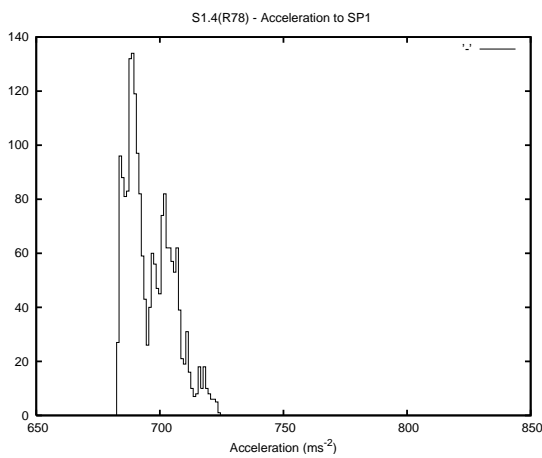

Target Performance Report - S1.4

Report Generated: July 10, 2013,

Last Actuation: 10/07/13 10:15:01

1 Operation Summary

	Last Shift	Total
Actuations:	67.4K	4200.6K
Quadrature Count errors:	0	0
Fiber ADC errors:	0	15
BPS errors (during actuation):	0	5
(R78) Gaps > 3s & < 10s:	0	22
(R78) Gaps > 10s:	2	71
(R78) SP2 Corrections:	32	869
(R78) Capture Over/Under shoots:	268/249	250296/35599

2 Mechanical Performance

Starting position for the last 2000 actuations.

Starting position width over time.

Acceleration for the last 2000 actuations.

Acceleration over time. Normalised to a temperature 45C using the temperature data collected by the system.