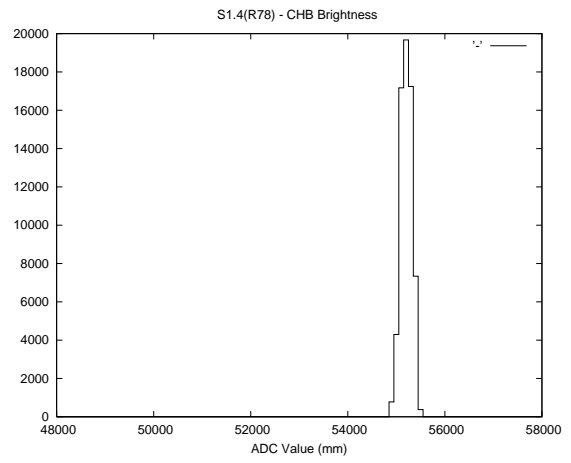

Target Performance Report - S1.4

Report Generated: July 10, 2013,

Last Actuation: 10/07/13 10:15:01

1 Operation Summary

	Last Shift	Total
Actuations:	67.4K	4200.6K
Quadrature Count errors:	0	0
Fiber ADC errors:	0	15
BPS errors (during actuation):	0	5
(R78) Gaps > 3s & < 10s:	0	22
(R78) Gaps > 10s:	2	71
(R78) SP2 Corrections:	32	869
(R78) Capture Over/Under shoots:	268/249	250296/35599

2 Mechanical Performance

Starting position for the last 2000 actuations.

Starting position width over time.

Acceleration for the last 2000 actuations.

Acceleration over time. Normalised to a temperature 45C using the temperature data collected by the system.

3 Optical Performance

4 BPS Check