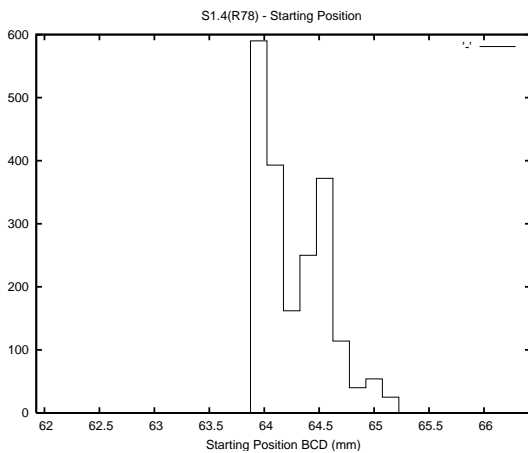

Target Performance Report - S1.4

Report Generated: July 10, 2013,

Last Actuation: 10/07/13 10:15:01

1 Operation Summary

	Last Shift	Total
Actuations:	67.4K	4200.6K
Quadrature Count errors:	0	0
Fiber ADC errors:	0	15
BPS errors (during actuation):	0	5
(R78) Gaps > 3s & < 10s:	0	22
(R78) Gaps > 10s:	2	71
(R78) SP2 Corrections:	32	869
(R78) Capture Over/Under shoots:	268/249	250296/35599

2 Mechanical Performance

Starting position for the last 2000 actuations.

Starting position width over time.

Acceleration for the last 2000 actuations.

Acceleration over time. Normalised to a temperature 45C using the temperature data collected by the system.

3 Optical Performance

4 BPS Check