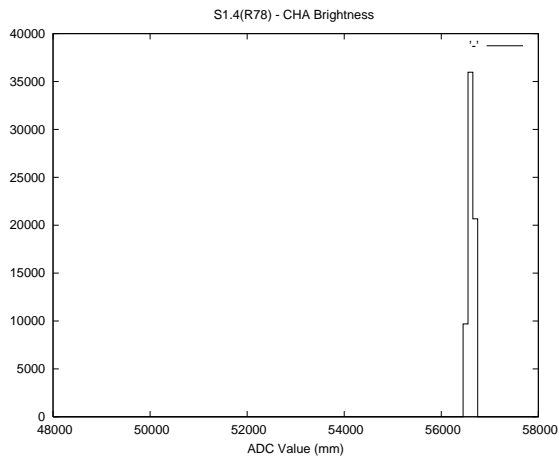

Target Performance Report - S1.4

Report Generated: July 9, 2013,

Last Actuation: 09/07/13 10:17:21

1 Operation Summary

	Last Shift	Total
Actuations:	66.8K	4133.2K
Quadrature Count errors:	0	0
Fiber ADC errors:	0	15
BPS errors (during actuation):	0	5
(R78) Gaps > 3s & < 10s:	0	22
(R78) Gaps > 10s:	2	70
(R78) SP2 Corrections:	27	837
(R78) Capture Over/Under shoots:	225/227	250028/35350

2 Mechanical Performance

Starting position for the last 2000 actuations.

Starting position width over time.

Acceleration for the last 2000 actuations.

Acceleration over time. Normalised to a temperature 45C using the temperature data collected by the system.

3 Optical Performance

4 BPS Check