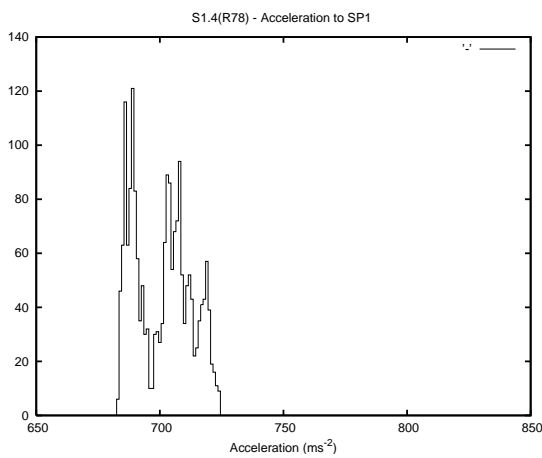

Target Performance Report - S1.4

Report Generated: July 9, 2013,

Last Actuation: 09/07/13 10:17:21

1 Operation Summary

	Last Shift	Total
Actuations:	66.8K	4133.2K
Quadrature Count errors:	0	0
Fiber ADC errors:	0	15
BPS errors (during actuation):	0	5
(R78) Gaps > 3s & < 10s:	0	22
(R78) Gaps > 10s:	2	70
(R78) SP2 Corrections:	27	837
(R78) Capture Over/Under shoots:	225/227	250028/35350

2 Mechanical Performance

Starting position for the last 2000 actuations.

Starting position width over time.

Acceleration for the last 2000 actuations.

Acceleration over time. Normalised to a temperature 45C using the temperature data collected by the system.