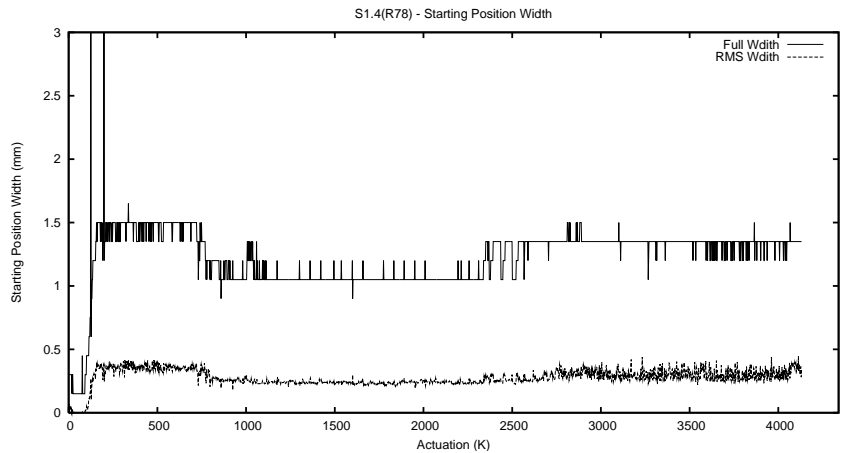

Target Performance Report - S1.4

Report Generated: July 9, 2013,

Last Actuation: 09/07/13 10:17:21

1 Operation Summary

	Last Shift	Total
Actuations:	66.8K	4133.2K
Quadrature Count errors:	0	0
Fiber ADC errors:	0	15
BPS errors (during actuation):	0	5
(R78) Gaps > 3s & < 10s:	0	22
(R78) Gaps > 10s:	2	70
(R78) SP2 Corrections:	27	837
(R78) Capture Over/Under shoots:	225/227	250028/35350

2 Mechanical Performance

Starting position for the last 2000 actuations.

Starting position width over time.

Acceleration for the last 2000 actuations.

Acceleration over time. Normalised to a temperature 45C using the temperature data collected by the system.