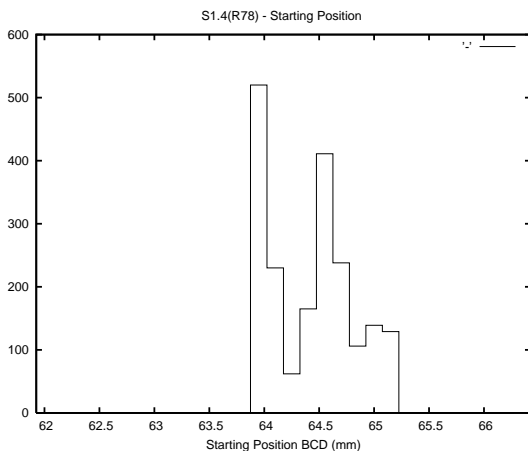

Target Performance Report - S1.4

Report Generated: July 9, 2013,

Last Actuation: 09/07/13 10:17:21

1 Operation Summary

	Last Shift	Total
Actuations:	66.8K	4133.2K
Quadrature Count errors:	0	0
Fiber ADC errors:	0	15
BPS errors (during actuation):	0	5
(R78) Gaps > 3s & < 10s:	0	22
(R78) Gaps > 10s:	2	70
(R78) SP2 Corrections:	27	837
(R78) Capture Over/Under shoots:	225/227	250028/35350

2 Mechanical Performance

Starting position for the last 2000 actuations.

Starting position width over time.

Acceleration for the last 2000 actuations.

Acceleration over time. Normalised to a temperature 45C using the temperature data collected by the system.

3 Optical Performance

4 BPS Check