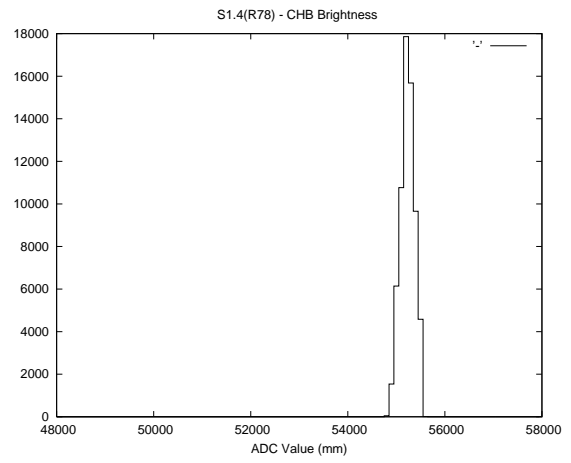

2 Mechanical Performance

Starting position for the last 2000 actuations.

Starting position width over time.

Acceleration for the last 2000 actuations.

Acceleration over time. Normalised to a temperature 45C using the temperature data collected by the system.

3 Optical Performance

4 BPS Check