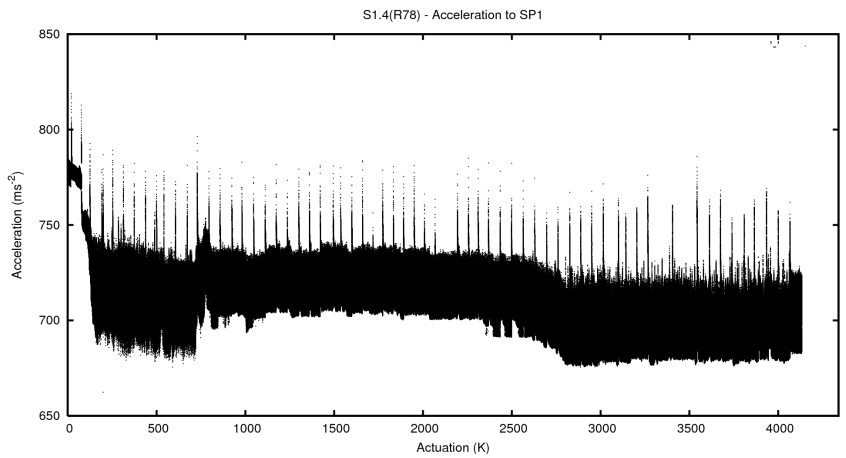

2 Mechanical Performance

Starting position for the last 2000 actuations.

Starting position width over time.

Acceleration for the last 2000 actuations.

Acceleration over time. Normalised to a temperature 45C using the temperature data collected by the system.

3 Optical Performance

4 BPS Check