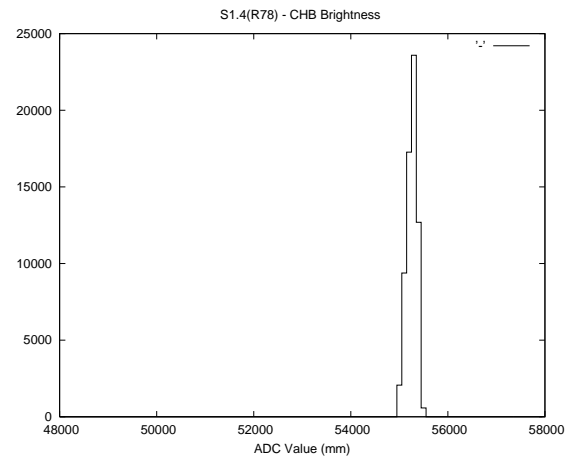

## 2 Mechanical Performance

Starting position for the last 2000 actuations.

Starting position width over time.

Acceleration for the last 2000 actuations.

Acceleration over time. Normalised to a temperature 45C using the temperature data collected by the system.

### 3 Optical Performance