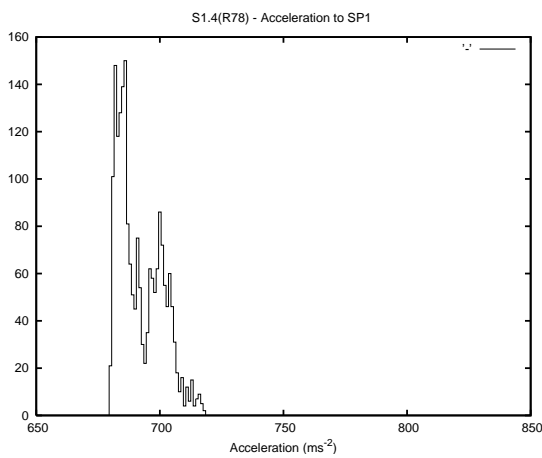

## 1 Operation Summary

	Last Shift	Total
Actuations:	66.1K	4000.6K
Quadrature Count errors:	0	0
Fiber ADC errors:	0	15
BPS errors (during actuation):	0	5
(R78) Gaps > 3s & < 10s:	0	22
(R78) Gaps > 10s:	2	68
(R78) SP2 Corrections:	24	784
(R78) Capture Over/Under shoots:	1598/171	247885/34891

## 2 Mechanical Performance

Starting position for the last 2000 actuations.

Starting position width over time.

Acceleration for the last 2000 actuations.

Acceleration over time. Normalised to a temperature 45C using the temperature data collected by the system.