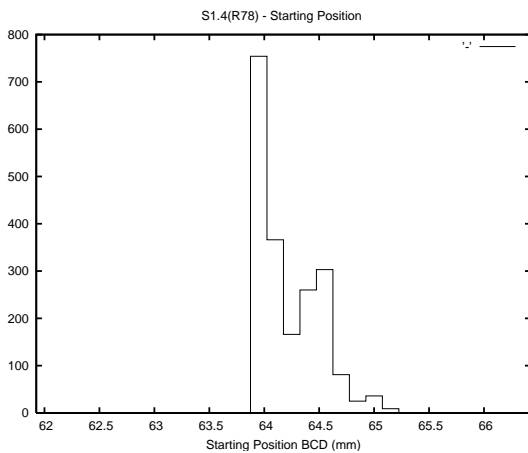

## 1 Operation Summary

	Last Shift	Total
Actuations:	66.1K	4000.6K
Quadrature Count errors:	0	0
Fiber ADC errors:	0	15
BPS errors (during actuation):	0	5
(R78) Gaps > 3s & < 10s:	0	22
(R78) Gaps > 10s:	2	68
(R78) SP2 Corrections:	24	784
(R78) Capture Over/Under shoots:	1598/171	247885/34891

## 2 Mechanical Performance

Starting position for the last 2000 actuations.

Starting position width over time.

Acceleration for the last 2000 actuations.

Acceleration over time. Normalised to a temperature 45C using the temperature data collected by the system.

### 3 Optical Performance