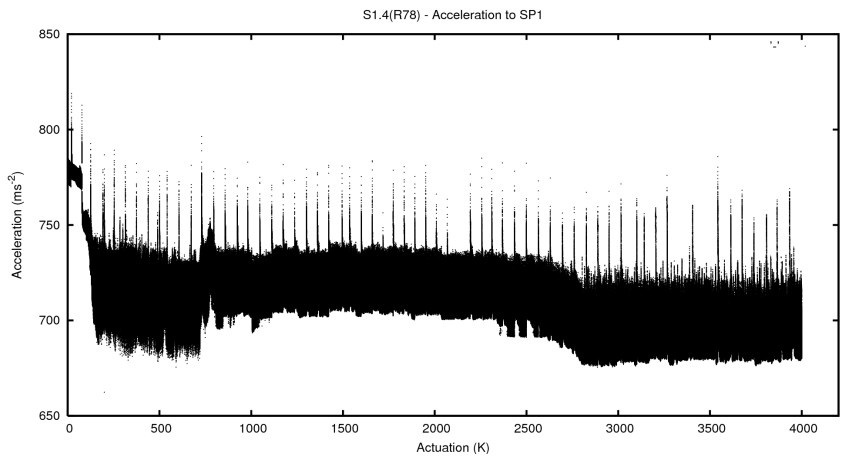

## 2 Mechanical Performance

Starting position for the last 2000 actuations.

Starting position width over time.

Acceleration for the last 2000 actuations.

Acceleration over time. Normalised to a temperature 45C using the temperature data collected by the system.

### 3 Optical Performance