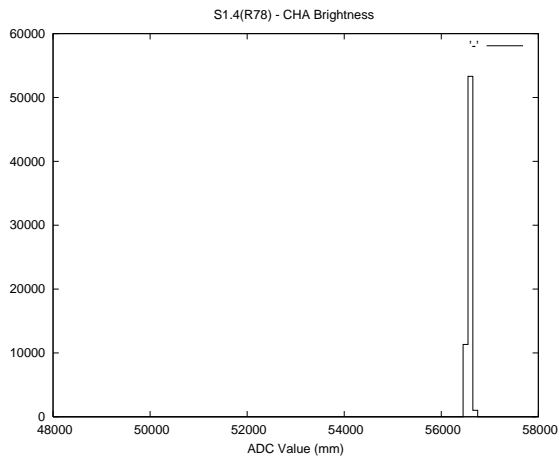

## 2 Mechanical Performance

Starting position for the last 2000 actuations.

Starting position width over time.

Acceleration for the last 2000 actuations.

Acceleration over time. Normalised to a temperature 45C using the temperature data collected by the system.

### 3 Optical Performance