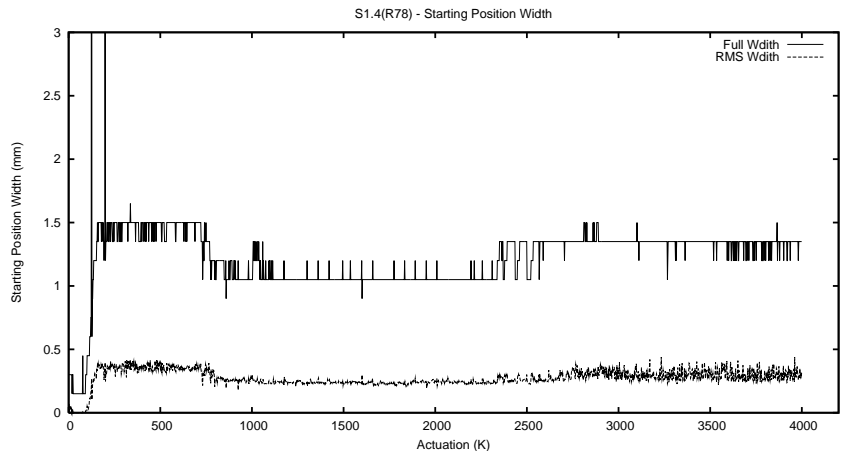

## 1 Operation Summary

	Last Shift	Total
Actuations:	66.1K	4000.6K
Quadrature Count errors:	0	0
Fiber ADC errors:	0	15
BPS errors (during actuation):	0	5
(R78) Gaps > 3s & < 10s:	0	22
(R78) Gaps > 10s:	2	68
(R78) SP2 Corrections:	24	784
(R78) Capture Over/Under shoots:	1598/171	247885/34891

## 2 Mechanical Performance

Starting position for the last 2000 actuations.

Starting position width over time.

Acceleration for the last 2000 actuations.

Acceleration over time. Normalised to a temperature 45C using the temperature data collected by the system.