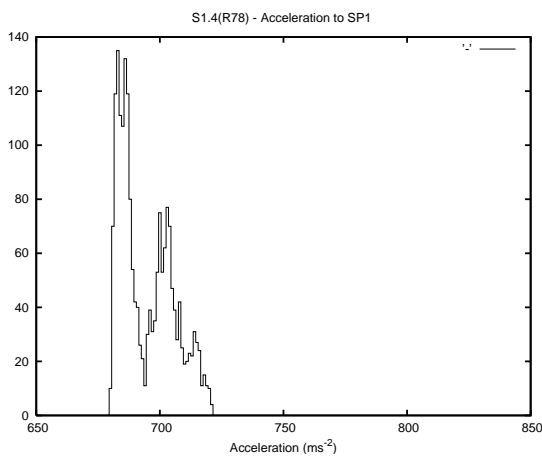

## 1 Operation Summary

	Last Shift	Total
Actuations:	68.6K	3934.5K
Quadrature Count errors:	0	0
Fiber ADC errors:	0	15
BPS errors (during actuation):	0	5
(R78) Gaps > 3s & < 10s:	0	22
(R78) Gaps > 10s:	2	67
(R78) SP2 Corrections:	22	760
(R78) Capture Over/Under shoots:	1657/135	246287/34720

## 2 Mechanical Performance

Starting position for the last 2000 actuations.

Starting position width over time.

Acceleration for the last 2000 actuations.

Acceleration over time. Normalised to a temperature 45C using the temperature data collected by the system.