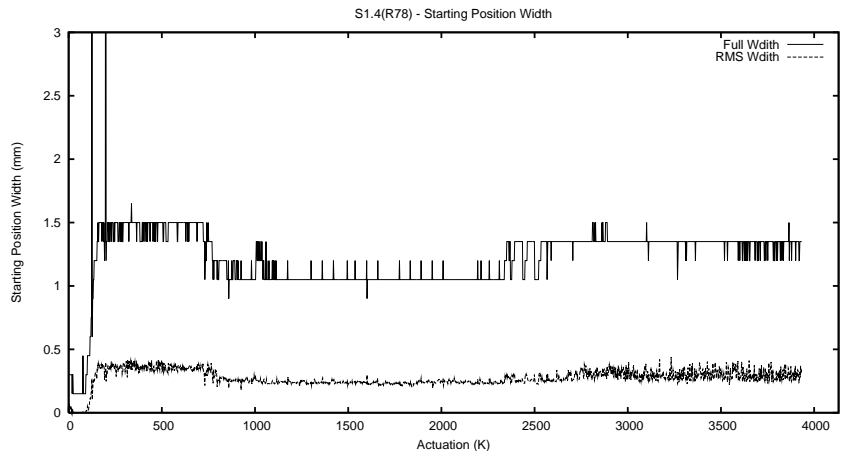

## 1 Operation Summary

	Last Shift	Total
Actuations:	68.6K	3934.5K
Quadrature Count errors:	0	0
Fiber ADC errors:	0	15
BPS errors (during actuation):	0	5
(R78) Gaps > 3s & < 10s:	0	22
(R78) Gaps > 10s:	2	67
(R78) SP2 Corrections:	22	760
(R78) Capture Over/Under shoots:	1657/135	246287/34720

## 2 Mechanical Performance

Starting position for the last 2000 actuations.

Starting position width over time.

Acceleration for the last 2000 actuations.

Acceleration over time. Normalised to a temperature 45C using the temperature data collected by the system.