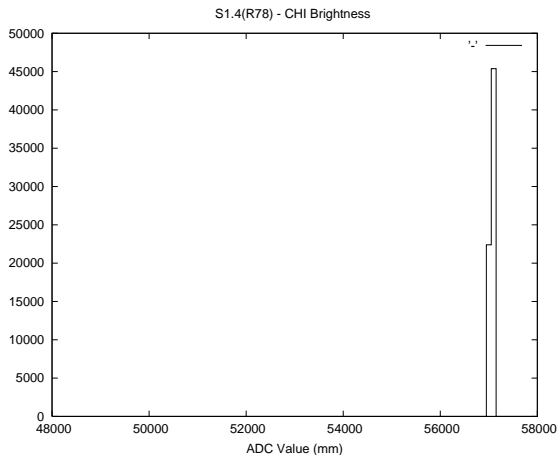

## 2 Mechanical Performance

Starting position for the last 2000 actuations.

Starting position width over time.

Acceleration for the last 2000 actuations.

Acceleration over time. Normalised to a temperature 45C using the temperature data collected by the system.

### 3 Optical Performance