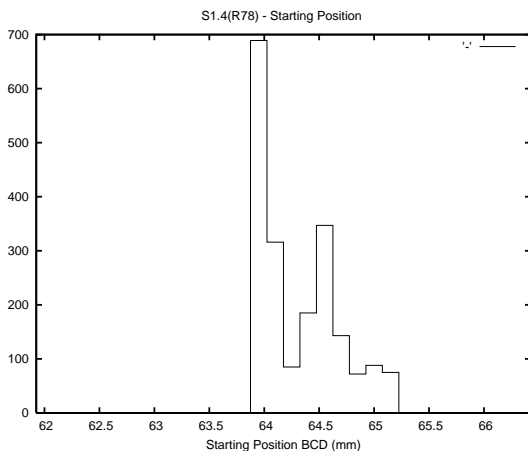

## 1 Operation Summary

	Last Shift	Total
Actuations:	68.6K	3934.5K
Quadrature Count errors:	0	0
Fiber ADC errors:	0	15
BPS errors (during actuation):	0	5
(R78) Gaps > 3s & < 10s:	0	22
(R78) Gaps > 10s:	2	67
(R78) SP2 Corrections:	22	760
(R78) Capture Over/Under shoots:	1657/135	246287/34720

## 2 Mechanical Performance

Starting position for the last 2000 actuations.

Starting position width over time.

Acceleration for the last 2000 actuations.

Acceleration over time. Normalised to a temperature 45C using the temperature data collected by the system.

### 3 Optical Performance