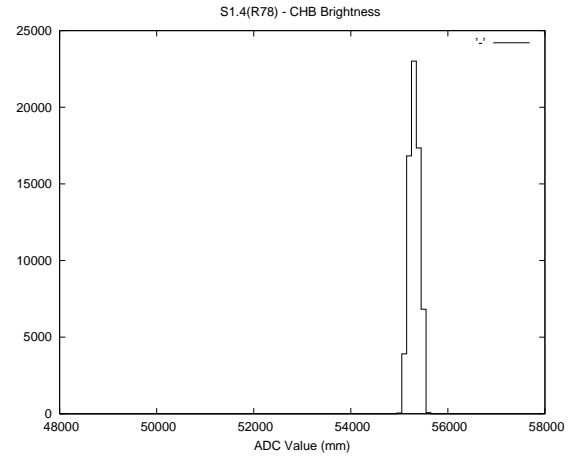

## 2 Mechanical Performance

Starting position for the last 2000 actuations.

Starting position width over time.

Acceleration for the last 2000 actuations.

Acceleration over time. Normalised to a temperature 45C using the temperature data collected by the system.

### 3 Optical Performance