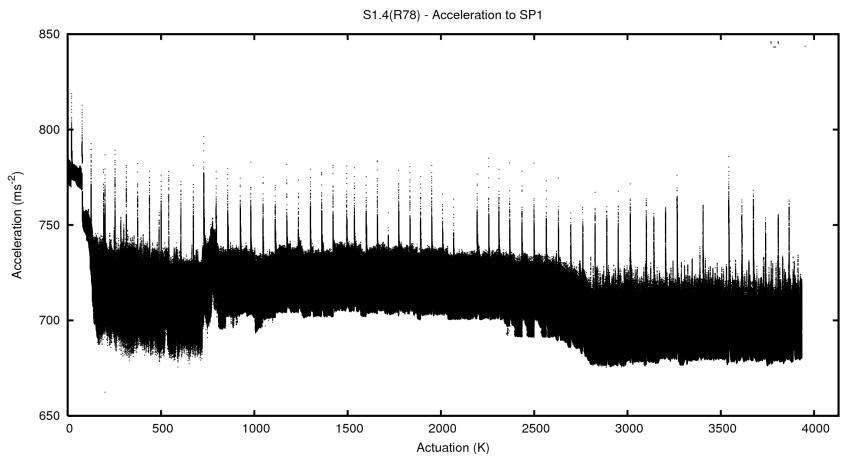

## 2 Mechanical Performance

Starting position for the last 2000 actuations.

Starting position width over time.

Acceleration for the last 2000 actuations.

Acceleration over time. Normalised to a temperature 45C using the temperature data collected by the system.

### 3 Optical Performance