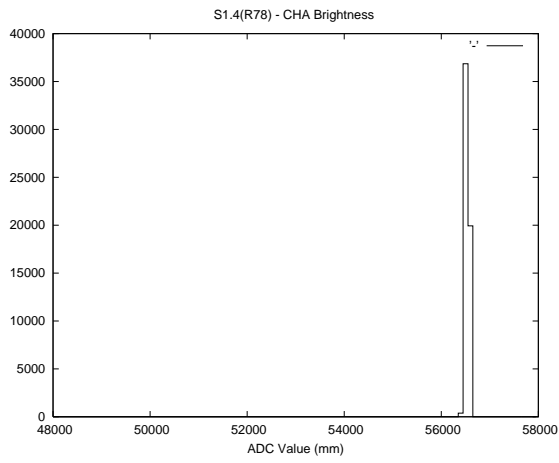

Target Performance Report - S1.4

Report Generated: July 5, 2013,

Last Actuation: 05/07/13 09:47:43

1 Operation Summary

	Last Shift	Total
Actuations:	57.5K	3865.9K
Quadrature Count errors:	0	0
Fiber ADC errors:	0	15
BPS errors (during actuation):	0	5
(R78) Gaps > 3s & < 10s:	0	22
(R78) Gaps > 10s:	2	66
(R78) SP2 Corrections:	24	738
(R78) Capture Over/Under shoots:	1895/173	244630/34585

2 Mechanical Performance

Starting position for the last 2000 actuations.

Starting position width over time.

Acceleration for the last 2000 actuations.

Acceleration over time. Normalised to a temperature 45C using the temperature data collected by the system.

3 Optical Performance

4 BPS Check