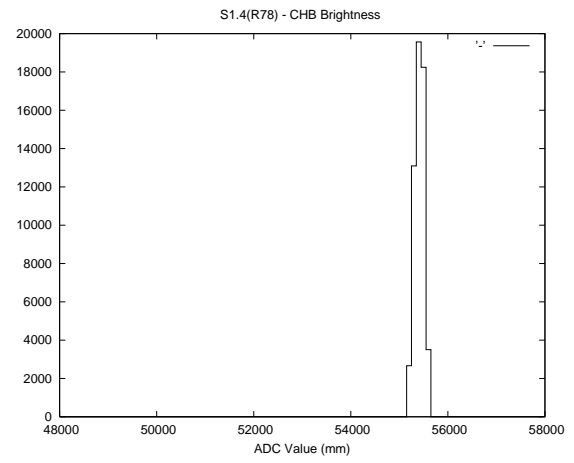

Target Performance Report - S1.4

Report Generated: July 5, 2013,

Last Actuation: 05/07/13 09:47:43

1 Operation Summary

	Last Shift	Total
Actuations:	57.5K	3865.9K
Quadrature Count errors:	0	0
Fiber ADC errors:	0	15
BPS errors (during actuation):	0	5
(R78) Gaps > 3s & < 10s:	0	22
(R78) Gaps > 10s:	2	66
(R78) SP2 Corrections:	24	738
(R78) Capture Over/Under shoots:	1895/173	244630/34585

2 Mechanical Performance

Starting position for the last 2000 actuations.

Starting position width over time.

Acceleration for the last 2000 actuations.

Acceleration over time. Normalised to a temperature 45C using the temperature data collected by the system.

3 Optical Performance

4 BPS Check