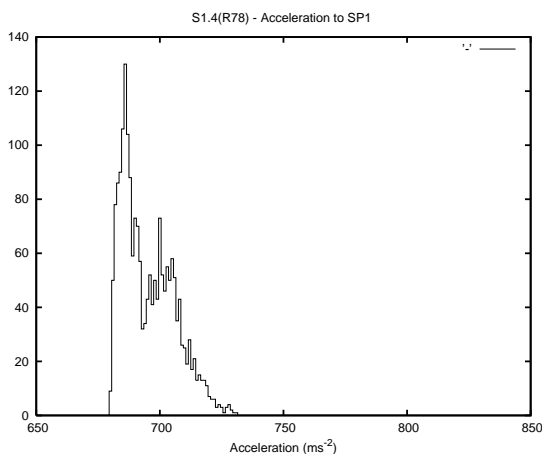

Target Performance Report - S1.4

Report Generated: July 5, 2013,

Last Actuation: 05/07/13 09:47:43

1 Operation Summary

	Last Shift	Total
Actuations:	57.5K	3865.9K
Quadrature Count errors:	0	0
Fiber ADC errors:	0	15
BPS errors (during actuation):	0	5
(R78) Gaps > 3s & < 10s:	0	22
(R78) Gaps > 10s:	2	66
(R78) SP2 Corrections:	24	738
(R78) Capture Over/Under shoots:	1895/173	244630/34585

2 Mechanical Performance

Starting position for the last 2000 actuations.

Starting position width over time.

Acceleration for the last 2000 actuations.

Acceleration over time. Normalised to a temperature 45C using the temperature data collected by the system.