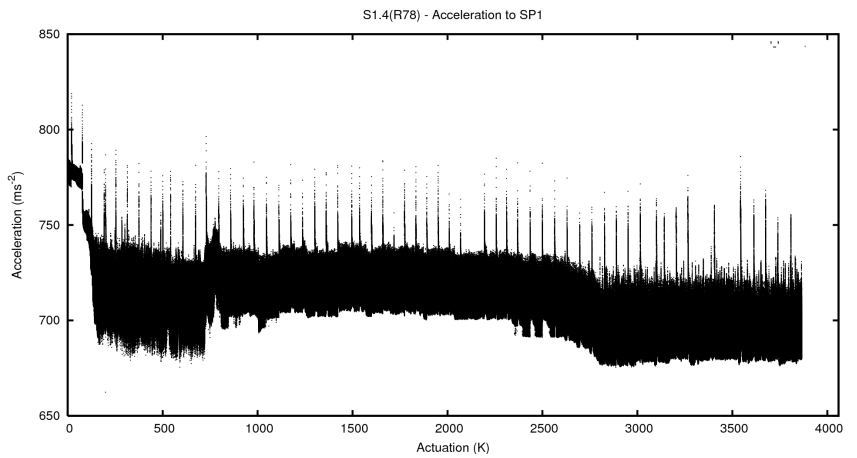

2 Mechanical Performance

Starting position for the last 2000 actuations.

Starting position width over time.

Acceleration for the last 2000 actuations.

Acceleration over time. Normalised to a temperature 45C using the temperature data collected by the system.

3 Optical Performance

4 BPS Check