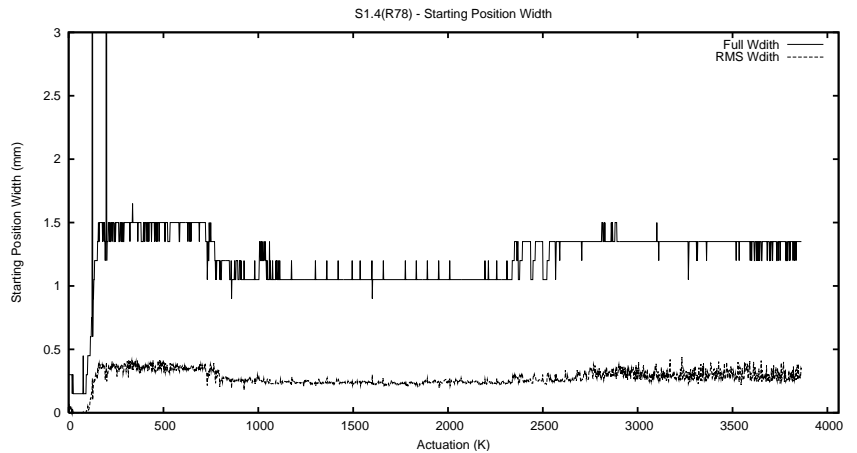

Target Performance Report - S1.4

Report Generated: July 5, 2013,

Last Actuation: 05/07/13 09:47:43

1 Operation Summary

	Last Shift	Total
Actuations:	57.5K	3865.9K
Quadrature Count errors:	0	0
Fiber ADC errors:	0	15
BPS errors (during actuation):	0	5
(R78) Gaps > 3s & < 10s:	0	22
(R78) Gaps > 10s:	2	66
(R78) SP2 Corrections:	24	738
(R78) Capture Over/Under shoots:	1895/173	244630/34585

2 Mechanical Performance

Starting position for the last 2000 actuations.

Starting position width over time.

Acceleration for the last 2000 actuations.

Acceleration over time. Normalised to a temperature 45C using the temperature data collected by the system.