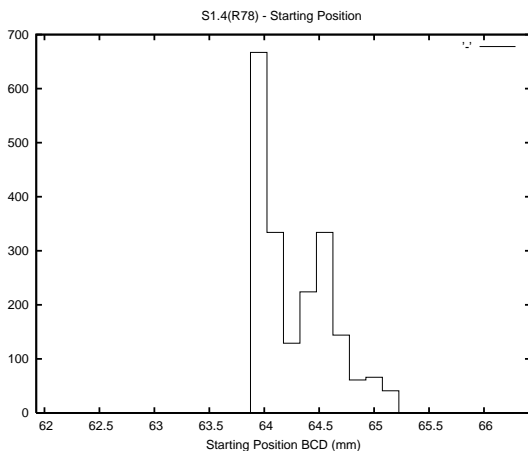

Target Performance Report - S1.4

Report Generated: July 5, 2013,

Last Actuation: 05/07/13 09:47:43

1 Operation Summary

	Last Shift	Total
Actuations:	57.5K	3865.9K
Quadrature Count errors:	0	0
Fiber ADC errors:	0	15
BPS errors (during actuation):	0	5
(R78) Gaps > 3s & < 10s:	0	22
(R78) Gaps > 10s:	2	66
(R78) SP2 Corrections:	24	738
(R78) Capture Over/Under shoots:	1895/173	244630/34585

2 Mechanical Performance

Starting position for the last 2000 actuations.

Starting position width over time.

Acceleration for the last 2000 actuations.

Acceleration over time. Normalised to a temperature 45C using the temperature data collected by the system.

3 Optical Performance

4 BPS Check