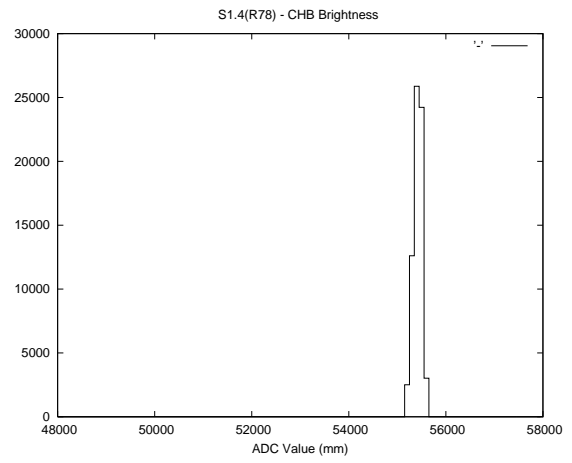

Target Performance Report - S1.4

Report Generated: July 4, 2013,

Last Actuation: 04/07/13 12:02:48

1 Operation Summary

	Last Shift	Total
Actuations:	68.8K	3808.5K
Quadrature Count errors:	0	0
Fiber ADC errors:	0	15
BPS errors (during actuation):	0	5
(R78) Gaps > 3s & < 10s:	0	22
(R78) Gaps > 10s:	2	65
(R78) SP2 Corrections:	20	714
(R78) Capture Over/Under shoots:	2462/190	242735/34412

2 Mechanical Performance

Starting position for the last 2000 actuations.

Starting position width over time.

Acceleration for the last 2000 actuations.

Acceleration over time. Normalised to a temperature 45C using the temperature data collected by the system.

3 Optical Performance

4 BPS Check