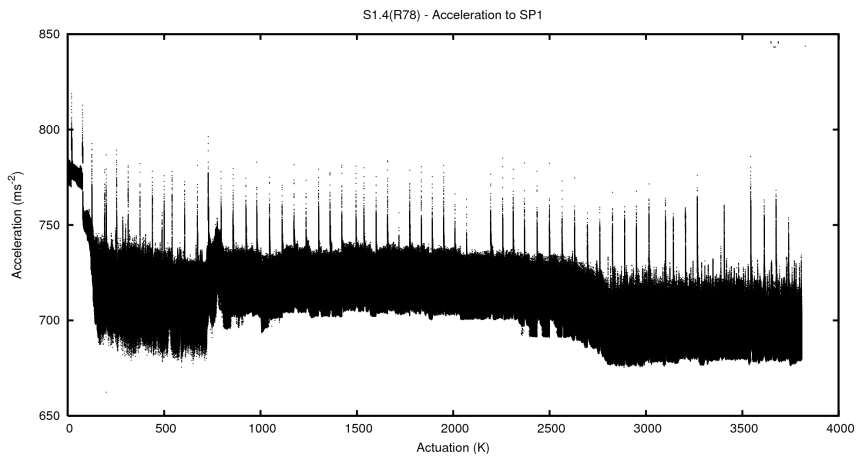

2 Mechanical Performance

Starting position for the last 2000 actuations.

Starting position width over time.

Acceleration for the last 2000 actuations.

Acceleration over time. Normalised to a temperature 45C using the temperature data collected by the system.

3 Optical Performance

4 BPS Check