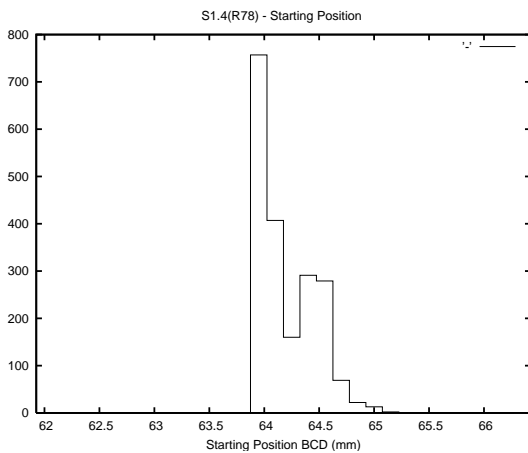

Target Performance Report - S1.4

Report Generated: July 4, 2013,

Last Actuation: 04/07/13 12:02:48

1 Operation Summary

	Last Shift	Total
Actuations:	68.8K	3808.5K
Quadrature Count errors:	0	0
Fiber ADC errors:	0	15
BPS errors (during actuation):	0	5
(R78) Gaps > 3s & < 10s:	0	22
(R78) Gaps > 10s:	2	65
(R78) SP2 Corrections:	20	714
(R78) Capture Over/Under shoots:	2462/190	242735/34412

2 Mechanical Performance

Starting position for the last 2000 actuations.

Starting position width over time.

Acceleration for the last 2000 actuations.

Acceleration over time. Normalised to a temperature 45C using the temperature data collected by the system.

3 Optical Performance

4 BPS Check