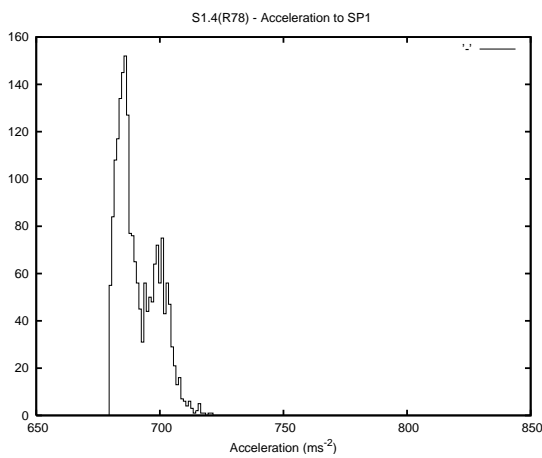

Target Performance Report - S1.4

Report Generated: July 4, 2013,

Last Actuation: 04/07/13 12:02:48

1 Operation Summary

	Last Shift	Total
Actuations:	68.8K	3808.5K
Quadrature Count errors:	0	0
Fiber ADC errors:	0	15
BPS errors (during actuation):	0	5
(R78) Gaps > 3s & < 10s:	0	22
(R78) Gaps > 10s:	2	65
(R78) SP2 Corrections:	20	714
(R78) Capture Over/Under shoots:	2462/190	242735/34412

2 Mechanical Performance

Starting position for the last 2000 actuations.

Starting position width over time.

Acceleration for the last 2000 actuations.

Acceleration over time. Normalised to a temperature 45C using the temperature data collected by the system.