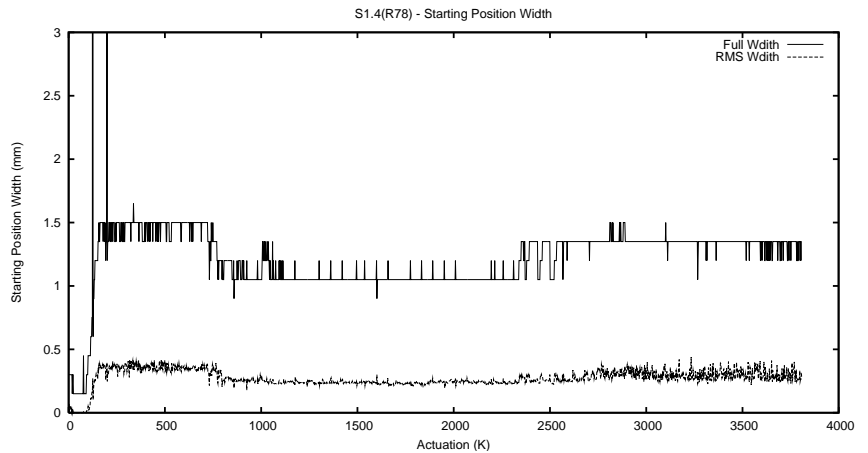

Target Performance Report - S1.4

Report Generated: July 4, 2013,

Last Actuation: 04/07/13 12:02:48

1 Operation Summary

	Last Shift	Total
Actuations:	68.8K	3808.5K
Quadrature Count errors:	0	0
Fiber ADC errors:	0	15
BPS errors (during actuation):	0	5
(R78) Gaps > 3s & < 10s:	0	22
(R78) Gaps > 10s:	2	65
(R78) SP2 Corrections:	20	714
(R78) Capture Over/Under shoots:	2462/190	242735/34412

2 Mechanical Performance

Starting position for the last 2000 actuations.

Starting position width over time.

Acceleration for the last 2000 actuations.

Acceleration over time. Normalised to a temperature 45C using the temperature data collected by the system.