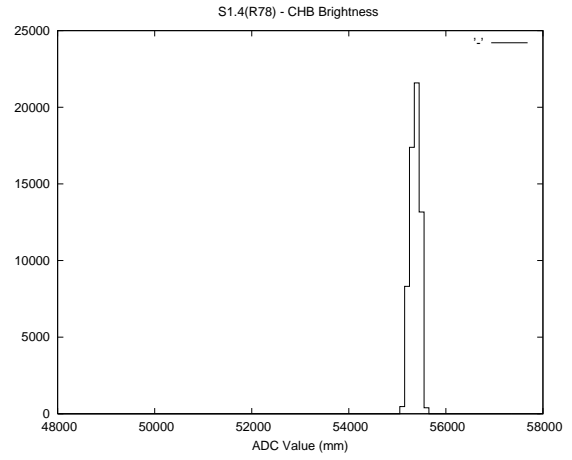

## 2 Mechanical Performance

Starting position for the last 2000 actuations.

Starting position width over time.

Acceleration for the last 2000 actuations.

Acceleration over time. Normalised to a temperature 45C using the temperature data collected by the system.

### 3 Optical Performance