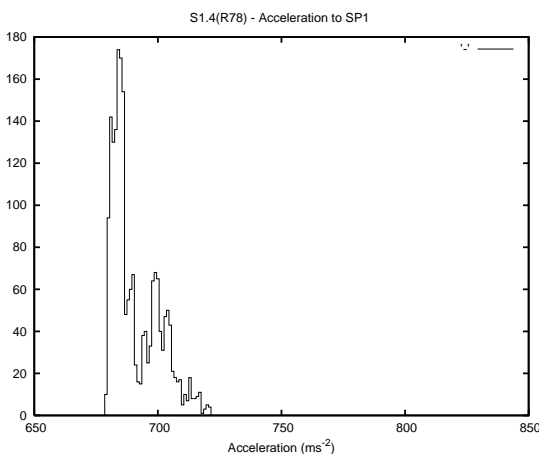

## 1 Operation Summary

	Last Shift	Total
Actuations:	61.8K	3675.0K
Quadrature Count errors:	0	0
Fiber ADC errors:	0	15
BPS errors (during actuation):	0	5
(R78) Gaps > 3s & < 10s:	0	22
(R78) Gaps > 10s:	2	63
(R78) SP2 Corrections:	17	672
(R78) Capture Over/Under shoots:	1792/168	237267/34062

## 2 Mechanical Performance

Starting position for the last 2000 actuations.

Starting position width over time.

Acceleration for the last 2000 actuations.

Acceleration over time. Normalised to a temperature 45C using the temperature data collected by the system.