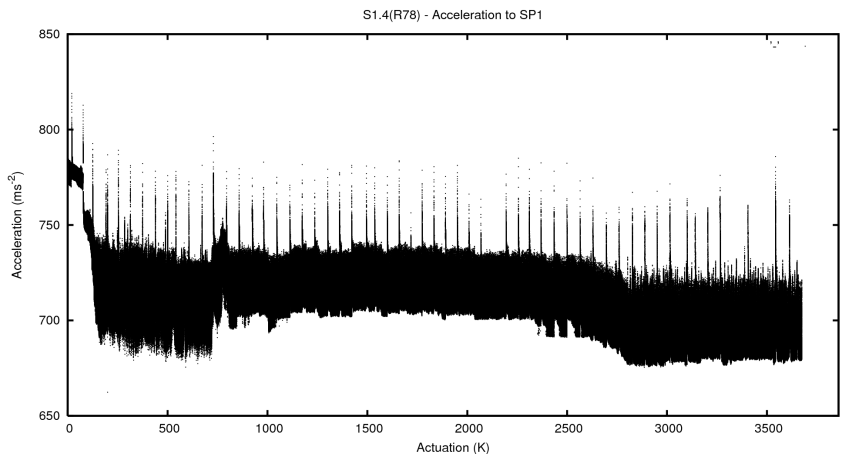

## 2 Mechanical Performance

Starting position for the last 2000 actuations.

Starting position width over time.

Acceleration for the last 2000 actuations.

Acceleration over time. Normalised to a temperature 45C using the temperature data collected by the system.

### 3 Optical Performance