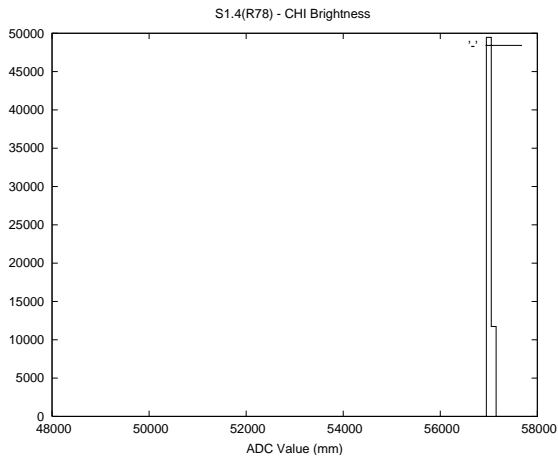

## 2 Mechanical Performance

Starting position for the last 2000 actuations.

Starting position width over time.

Acceleration for the last 2000 actuations.

Acceleration over time. Normalised to a temperature 45C using the temperature data collected by the system.

### 3 Optical Performance