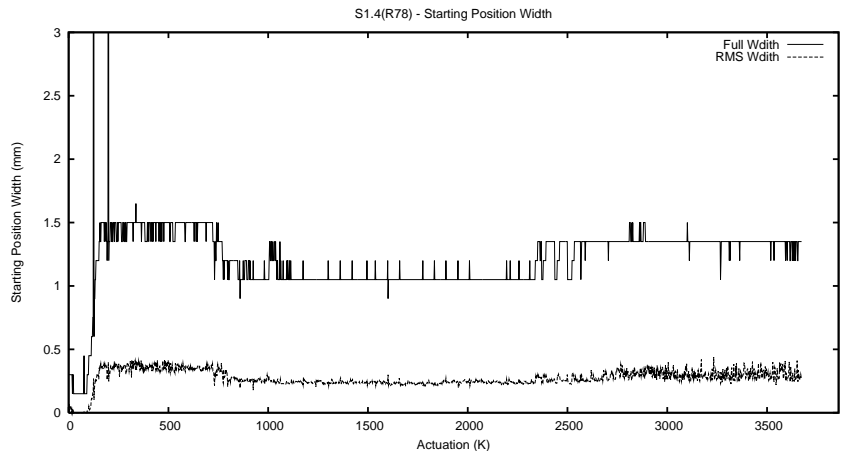

## 1 Operation Summary

	Last Shift	Total
Actuations:	61.8K	3675.0K
Quadrature Count errors:	0	0
Fiber ADC errors:	0	15
BPS errors (during actuation):	0	5
(R78) Gaps > 3s & < 10s:	0	22
(R78) Gaps > 10s:	2	63
(R78) SP2 Corrections:	17	672
(R78) Capture Over/Under shoots:	1792/168	237267/34062

## 2 Mechanical Performance

Starting position for the last 2000 actuations.

Starting position width over time.

Acceleration for the last 2000 actuations.

Acceleration over time. Normalised to a temperature 45C using the temperature data collected by the system.