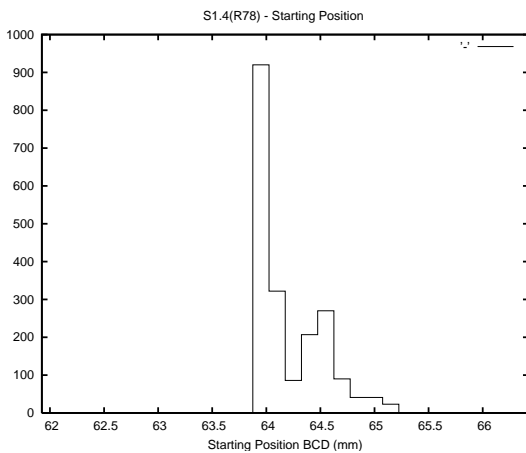

## 1 Operation Summary

	Last Shift	Total
Actuations:	61.8K	3675.0K
Quadrature Count errors:	0	0
Fiber ADC errors:	0	15
BPS errors (during actuation):	0	5
(R78) Gaps > 3s & < 10s:	0	22
(R78) Gaps > 10s:	2	63
(R78) SP2 Corrections:	17	672
(R78) Capture Over/Under shoots:	1792/168	237267/34062

## 2 Mechanical Performance

Starting position for the last 2000 actuations.

Starting position width over time.

Acceleration for the last 2000 actuations.

Acceleration over time. Normalised to a temperature 45C using the temperature data collected by the system.

### 3 Optical Performance