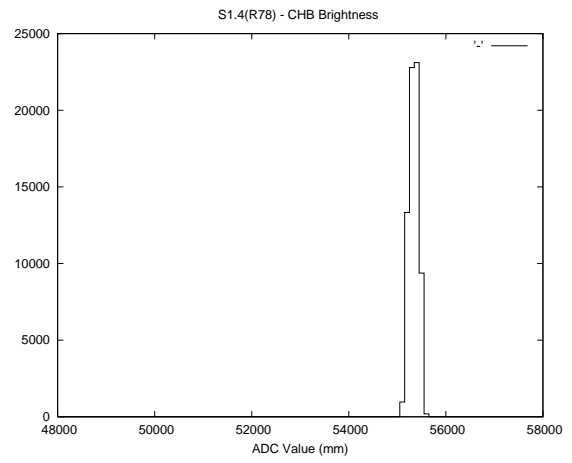

Target Performance Report - S1.4

Report Generated: June 30, 2013,

Last Actuation: 30/06/13 11:53:09

1 Operation Summary

	Last Shift	Total
Actuations:	70.3K	3613.2K
Quadrature Count errors:	0	0
Fiber ADC errors:	0	15
BPS errors (during actuation):	0	5
(R78) Gaps > 3s & < 10s:	2	22
(R78) Gaps > 10s:	3	62
(R78) SP2 Corrections:	28	655
(R78) Capture Over/Under shoots:	1684/186	235475/33894

2 Mechanical Performance

Starting position for the last 2000 actuations.

Starting position width over time.

Acceleration for the last 2000 actuations.

Acceleration over time. Normalised to a temperature 45C using the temperature data collected by the system.

3 Optical Performance

4 BPS Check