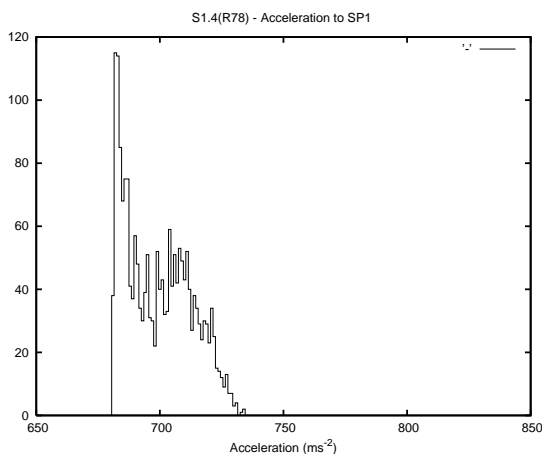

Target Performance Report - S1.4

Report Generated: June 30, 2013,

Last Actuation: 30/06/13 11:53:09

1 Operation Summary

	Last Shift	Total
Actuations:	70.3K	3613.2K
Quadrature Count errors:	0	0
Fiber ADC errors:	0	15
BPS errors (during actuation):	0	5
(R78) Gaps > 3s & < 10s:	2	22
(R78) Gaps > 10s:	3	62
(R78) SP2 Corrections:	28	655
(R78) Capture Over/Under shoots:	1684/186	235475/33894

2 Mechanical Performance

Starting position for the last 2000 actuations.

Starting position width over time.

Acceleration for the last 2000 actuations.

Acceleration over time. Normalised to a temperature 45C using the temperature data collected by the system.