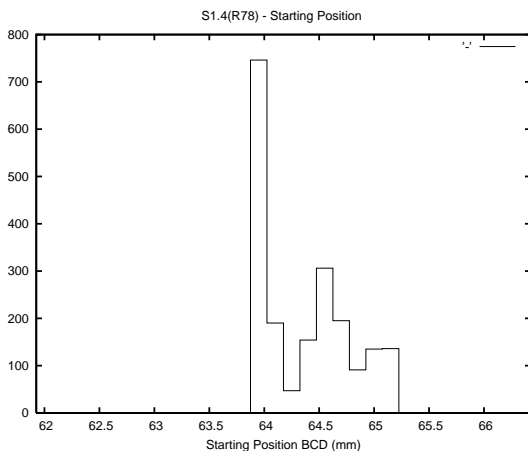

Target Performance Report - S1.4

Report Generated: June 30, 2013,

Last Actuation: 30/06/13 11:53:09

1 Operation Summary

	Last Shift	Total
Actuations:	70.3K	3613.2K
Quadrature Count errors:	0	0
Fiber ADC errors:	0	15
BPS errors (during actuation):	0	5
(R78) Gaps > 3s & < 10s:	2	22
(R78) Gaps > 10s:	3	62
(R78) SP2 Corrections:	28	655
(R78) Capture Over/Under shoots:	1684/186	235475/33894

2 Mechanical Performance

Starting position for the last 2000 actuations.

Starting position width over time.

Acceleration for the last 2000 actuations.

Acceleration over time. Normalised to a temperature 45C using the temperature data collected by the system.

3 Optical Performance

4 BPS Check