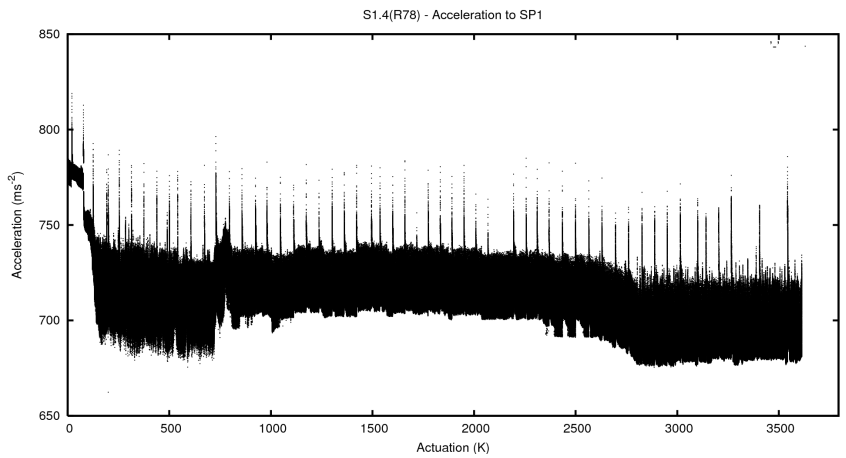

Target Performance Report - S1.4

Report Generated: June 30, 2013,

Last Actuation: 30/06/13 11:53:09

1 Operation Summary

	Last Shift	Total
Actuations:	70.3K	3613.2K
Quadrature Count errors:	0	0
Fiber ADC errors:	0	15
BPS errors (during actuation):	0	5
(R78) Gaps > 3s & < 10s:	2	22
(R78) Gaps > 10s:	3	62
(R78) SP2 Corrections:	28	655
(R78) Capture Over/Under shoots:	1684/186	235475/33894

2 Mechanical Performance

Starting position for the last 2000 actuations.

Starting position width over time.

Acceleration for the last 2000 actuations.

Acceleration over time. Normalised to a temperature 45C using the temperature data collected by the system.

3 Optical Performance

4 BPS Check