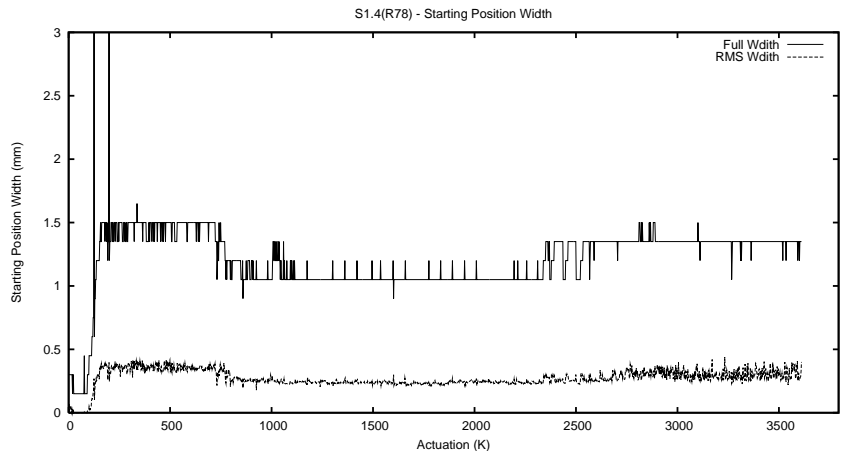

Target Performance Report - S1.4

Report Generated: June 30, 2013,

Last Actuation: 30/06/13 11:53:09

1 Operation Summary

	Last Shift	Total
Actuations:	70.3K	3613.2K
Quadrature Count errors:	0	0
Fiber ADC errors:	0	15
BPS errors (during actuation):	0	5
(R78) Gaps > 3s & < 10s:	2	22
(R78) Gaps > 10s:	3	62
(R78) SP2 Corrections:	28	655
(R78) Capture Over/Under shoots:	1684/186	235475/33894

2 Mechanical Performance

Starting position for the last 2000 actuations.

Starting position width over time.

Acceleration for the last 2000 actuations.

Acceleration over time. Normalised to a temperature 45C using the temperature data collected by the system.