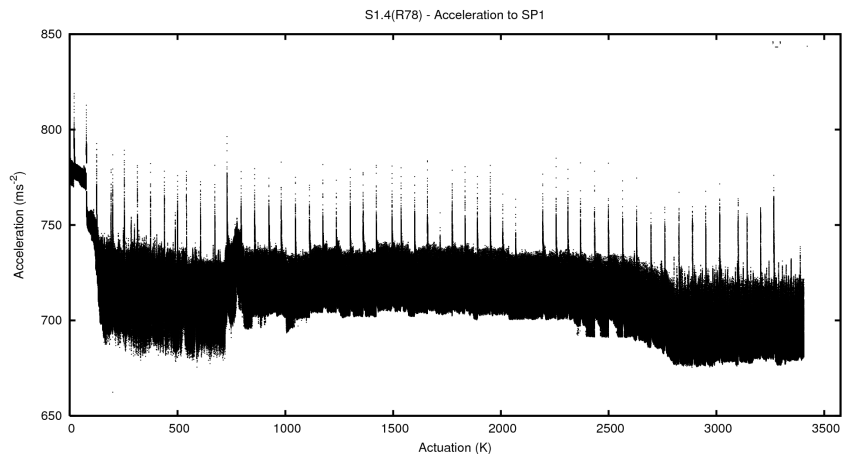

Target Performance Report - S1.4

Report Generated: June 26, 2013,

Last Actuation: 26/06/13 10:15:31

1 Operation Summary

	Last Shift	Total
Actuations:	139.4K	3405.4K
Quadrature Count errors:	0	0
Fiber ADC errors:	0	15
BPS errors (during actuation):	0	5
(R78) Gaps > 3s & < 10s:	0	20
(R78) Gaps > 10s:	2	59
(R78) SP2 Corrections:	32	592
(R78) Capture Over/Under shoots:	3838/228	231495/33409

2 Mechanical Performance

Starting position for the last 2000 actuations.

Starting position width over time.

Acceleration for the last 2000 actuations.

Acceleration over time. Normalised to a temperature 45C using the temperature data collected by the system.

3 Optical Performance

4 BPS Check