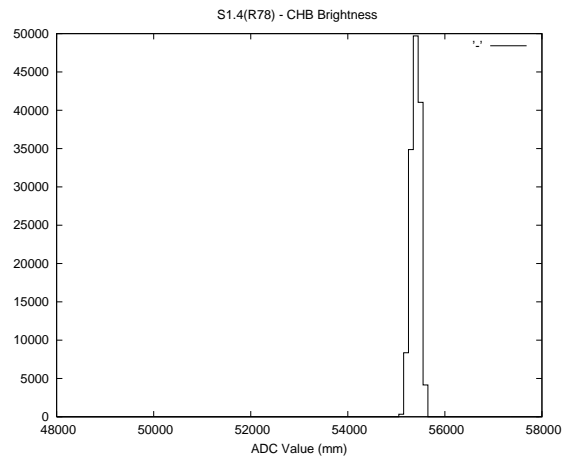

2 Mechanical Performance

Starting position for the last 2000 actuations.

Starting position width over time.

Acceleration for the last 2000 actuations.

Acceleration over time. Normalised to a temperature 45C using the temperature data collected by the system.

3 Optical Performance

4 BPS Check