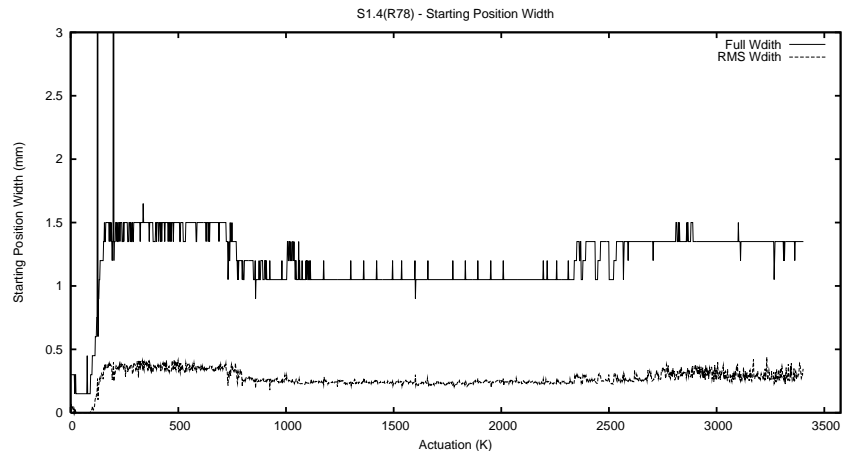

Target Performance Report - S1.4

Report Generated: June 26, 2013,

Last Actuation: 26/06/13 10:15:31

1 Operation Summary

	Last Shift	Total
Actuations:	139.4K	3405.4K
Quadrature Count errors:	0	0
Fiber ADC errors:	0	15
BPS errors (during actuation):	0	5
(R78) Gaps > 3s & < 10s:	0	20
(R78) Gaps > 10s:	2	59
(R78) SP2 Corrections:	32	592
(R78) Capture Over/Under shoots:	3838/228	231495/33409

2 Mechanical Performance

Starting position for the last 2000 actuations.

Starting position width over time.

Acceleration for the last 2000 actuations.

Acceleration over time. Normalised to a temperature 45C using the temperature data collected by the system.