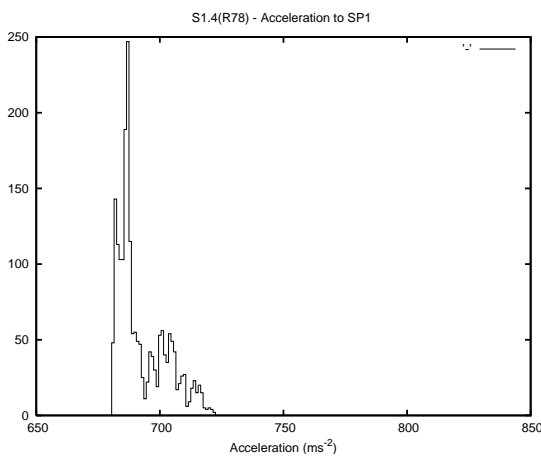

Target Performance Report - S1.4

Report Generated: June 26, 2013,

Last Actuation: 26/06/13 10:15:31

1 Operation Summary

	Last Shift	Total
Actuations:	139.4K	3405.4K
Quadrature Count errors:	0	0
Fiber ADC errors:	0	15
BPS errors (during actuation):	0	5
(R78) Gaps > 3s & < 10s:	0	20
(R78) Gaps > 10s:	2	59
(R78) SP2 Corrections:	32	592
(R78) Capture Over/Under shoots:	3838/228	231495/33409

2 Mechanical Performance

Starting position for the last 2000 actuations.

Starting position width over time.

Acceleration for the last 2000 actuations.

Acceleration over time. Normalised to a temperature 45C using the temperature data collected by the system.