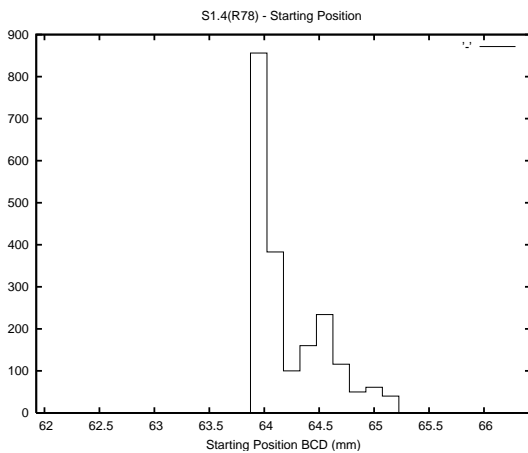

Target Performance Report - S1.4

Report Generated: June 26, 2013,

Last Actuation: 26/06/13 10:15:31

1 Operation Summary

	Last Shift	Total
Actuations:	139.4K	3405.4K
Quadrature Count errors:	0	0
Fiber ADC errors:	0	15
BPS errors (during actuation):	0	5
(R78) Gaps > 3s & < 10s:	0	20
(R78) Gaps > 10s:	2	59
(R78) SP2 Corrections:	32	592
(R78) Capture Over/Under shoots:	3838/228	231495/33409

2 Mechanical Performance

Starting position for the last 2000 actuations.

Starting position width over time.

Acceleration for the last 2000 actuations.

Acceleration over time. Normalised to a temperature 45C using the temperature data collected by the system.

3 Optical Performance

4 BPS Check