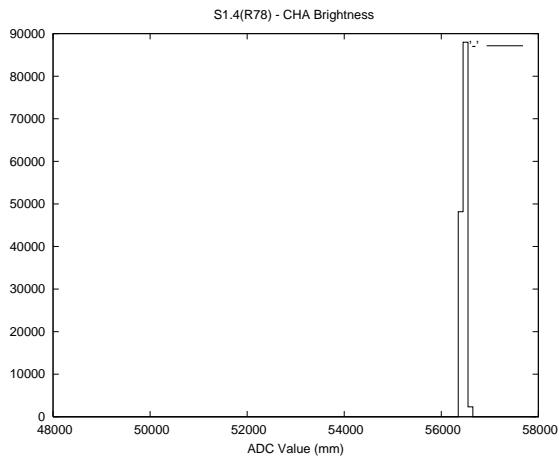

Target Performance Report - S1.4

Report Generated: June 26, 2013,

Last Actuation: 26/06/13 10:15:31

1 Operation Summary

	Last Shift	Total
Actuations:	139.4K	3405.4K
Quadrature Count errors:	0	0
Fiber ADC errors:	0	15
BPS errors (during actuation):	0	5
(R78) Gaps > 3s & < 10s:	0	20
(R78) Gaps > 10s:	2	59
(R78) SP2 Corrections:	32	592
(R78) Capture Over/Under shoots:	3838/228	231495/33409

2 Mechanical Performance

Starting position for the last 2000 actuations.

Starting position width over time.

Acceleration for the last 2000 actuations.

Acceleration over time. Normalised to a temperature 45C using the temperature data collected by the system.

3 Optical Performance

4 BPS Check