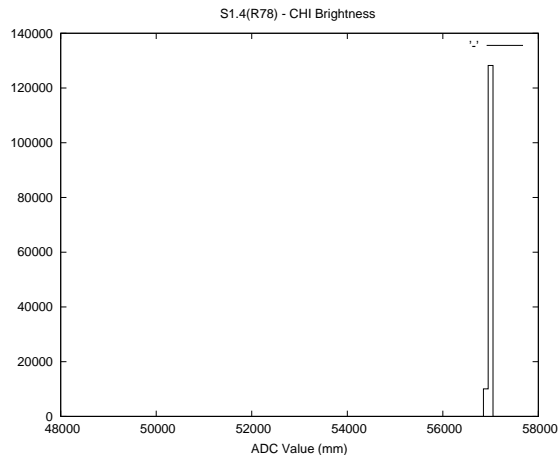

Target Performance Report - S1.4

Report Generated: June 26, 2013,

Last Actuation: 26/06/13 10:15:31

1 Operation Summary

	Last Shift	Total
Actuations:	139.4K	3405.4K
Quadrature Count errors:	0	0
Fiber ADC errors:	0	15
BPS errors (during actuation):	0	5
(R78) Gaps > 3s & < 10s:	0	20
(R78) Gaps > 10s:	2	59
(R78) SP2 Corrections:	32	592
(R78) Capture Over/Under shoots:	3838/228	231495/33409

2 Mechanical Performance

Starting position for the last 2000 actuations.

Starting position width over time.

Acceleration for the last 2000 actuations.

Acceleration over time. Normalised to a temperature 45C using the temperature data collected by the system.

3 Optical Performance

4 BPS Check