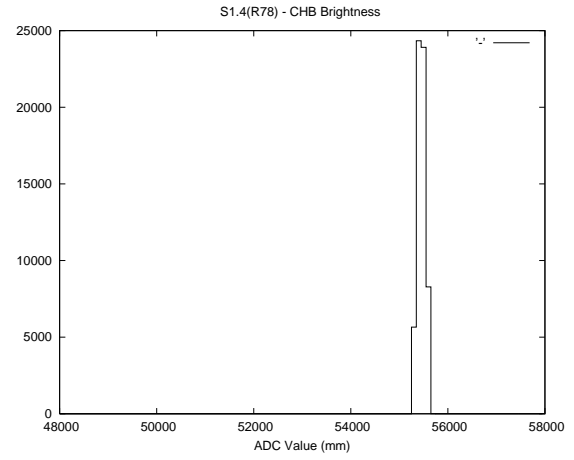

Target Performance Report - S1.4

Report Generated: June 11, 2013,

Last Actuation: 11/06/13 10:07:13

1 Operation Summary

	Last Shift	Total
Actuations:	62.7K	3204.2K
Quadrature Count errors:	0	0
Fiber ADC errors:	0	15
BPS errors (during actuation):	0	5
(R78) Gaps > 3s & < 10s:	0	20
(R78) Gaps > 10s:	2	57
(R78) SP2 Corrections:	15	546
(R78) Capture Over/Under shoots:	2104/102	224076/33078

2 Mechanical Performance

Starting position for the last 2000 actuations.

Starting position width over time.

Acceleration for the last 2000 actuations.

Acceleration over time. Normalised to a temperature 45C using the temperature data collected by the system.

3 Optical Performance

4 BPS Check