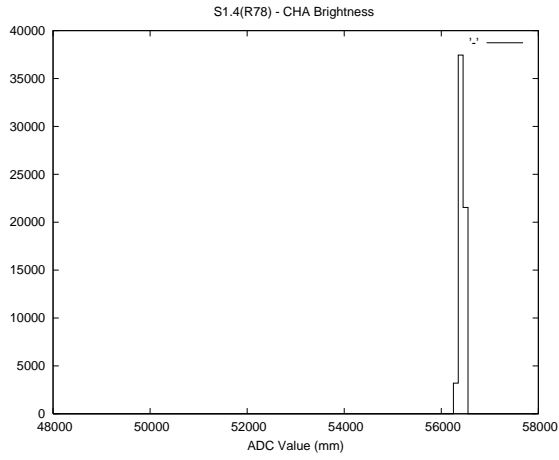

Target Performance Report - S1.4

Report Generated: June 11, 2013,

Last Actuation: 11/06/13 10:07:13

1 Operation Summary

	Last Shift	Total
Actuations:	62.7K	3204.2K
Quadrature Count errors:	0	0
Fiber ADC errors:	0	15
BPS errors (during actuation):	0	5
(R78) Gaps > 3s & < 10s:	0	20
(R78) Gaps > 10s:	2	57
(R78) SP2 Corrections:	15	546
(R78) Capture Over/Under shoots:	2104/102	224076/33078

2 Mechanical Performance

Starting position for the last 2000 actuations.

Starting position width over time.

Acceleration for the last 2000 actuations.

Acceleration over time. Normalised to a temperature 45C using the temperature data collected by the system.

3 Optical Performance

4 BPS Check