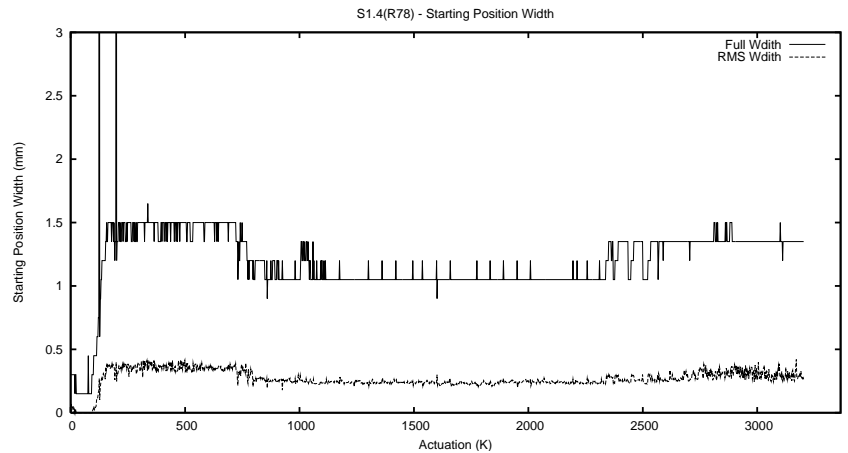

Target Performance Report - S1.4

Report Generated: June 11, 2013,

Last Actuation: 11/06/13 10:07:13

1 Operation Summary

	Last Shift	Total
Actuations:	62.7K	3204.2K
Quadrature Count errors:	0	0
Fiber ADC errors:	0	15
BPS errors (during actuation):	0	5
(R78) Gaps > 3s & < 10s:	0	20
(R78) Gaps > 10s:	2	57
(R78) SP2 Corrections:	15	546
(R78) Capture Over/Under shoots:	2104/102	224076/33078

2 Mechanical Performance

Starting position for the last 2000 actuations.

Starting position width over time.

Acceleration for the last 2000 actuations.

Acceleration over time. Normalised to a temperature 45C using the temperature data collected by the system.