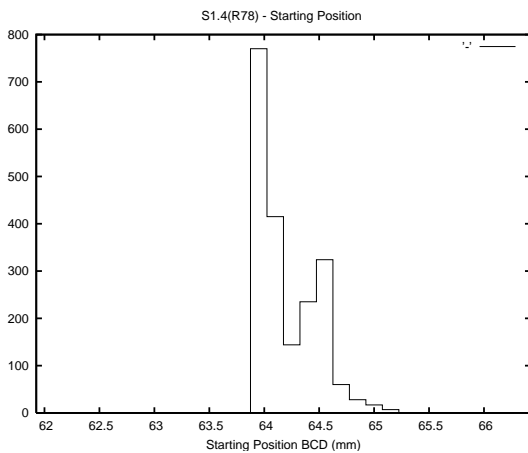

Target Performance Report - S1.4

Report Generated: June 11, 2013,

Last Actuation: 11/06/13 10:07:13

1 Operation Summary

	Last Shift	Total
Actuations:	62.7K	3204.2K
Quadrature Count errors:	0	0
Fiber ADC errors:	0	15
BPS errors (during actuation):	0	5
(R78) Gaps > 3s & < 10s:	0	20
(R78) Gaps > 10s:	2	57
(R78) SP2 Corrections:	15	546
(R78) Capture Over/Under shoots:	2104/102	224076/33078

2 Mechanical Performance

Starting position for the last 2000 actuations.

Starting position width over time.

Acceleration for the last 2000 actuations.

Acceleration over time. Normalised to a temperature 45C using the temperature data collected by the system.

3 Optical Performance

4 BPS Check