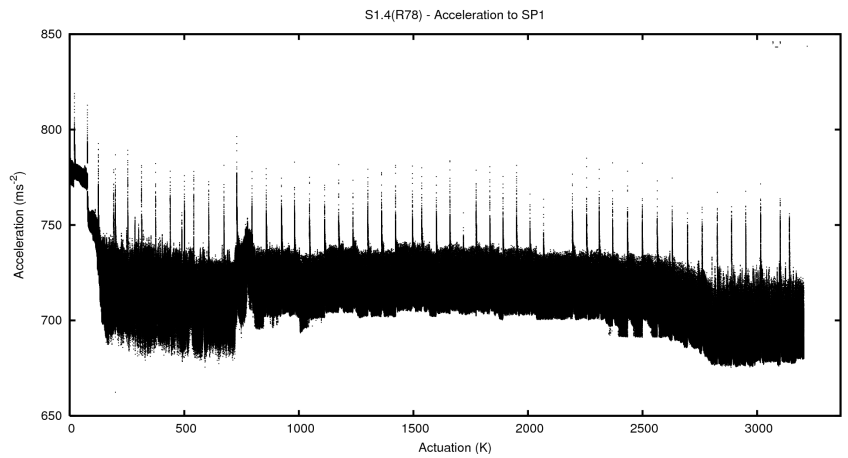

Target Performance Report - S1.4

Report Generated: June 11, 2013,

Last Actuation: 11/06/13 10:07:13

1 Operation Summary

	Last Shift	Total
Actuations:	62.7K	3204.2K
Quadrature Count errors:	0	0
Fiber ADC errors:	0	15
BPS errors (during actuation):	0	5
(R78) Gaps > 3s & < 10s:	0	20
(R78) Gaps > 10s:	2	57
(R78) SP2 Corrections:	15	546
(R78) Capture Over/Under shoots:	2104/102	224076/33078

2 Mechanical Performance

Starting position for the last 2000 actuations.

Starting position width over time.

Acceleration for the last 2000 actuations.

Acceleration over time. Normalised to a temperature 45C using the temperature data collected by the system.

3 Optical Performance

4 BPS Check