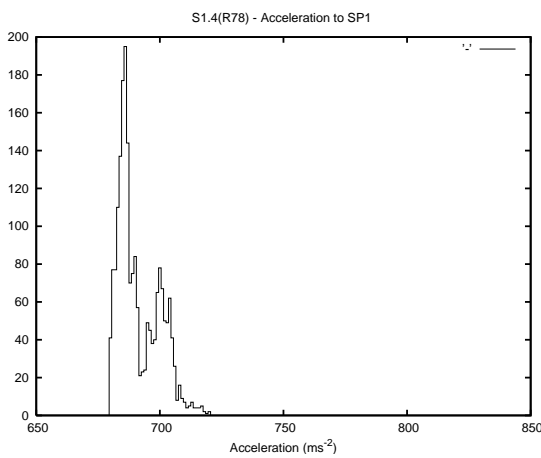

Target Performance Report - S1.4

Report Generated: June 11, 2013,

Last Actuation: 11/06/13 10:07:13

1 Operation Summary

	Last Shift	Total
Actuations:	62.7K	3204.2K
Quadrature Count errors:	0	0
Fiber ADC errors:	0	15
BPS errors (during actuation):	0	5
(R78) Gaps > 3s & < 10s:	0	20
(R78) Gaps > 10s:	2	57
(R78) SP2 Corrections:	15	546
(R78) Capture Over/Under shoots:	2104/102	224076/33078

2 Mechanical Performance

Starting position for the last 2000 actuations.

Starting position width over time.

Acceleration for the last 2000 actuations.

Acceleration over time. Normalised to a temperature 45C using the temperature data collected by the system.