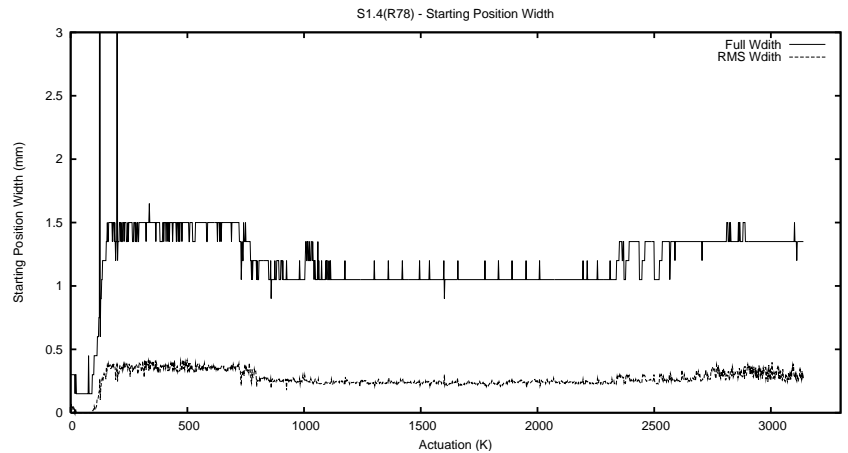

## 1 Operation Summary

	Last Shift	Total
Actuations:	40.9K	3141.5K
Quadrature Count errors:	0	0
Fiber ADC errors:	0	15
BPS errors (during actuation):	0	5
(R78) Gaps > 3s & < 10s:	0	20
(R78) Gaps > 10s:	2	56
(R78) SP2 Corrections:	17	531
(R78) Capture Over/Under shoots:	2799/114	221972/32976

## 2 Mechanical Performance

Starting position for the last 2000 actuations.

Starting position width over time.

Acceleration for the last 2000 actuations.

Acceleration over time. Normalised to a temperature 45C using the temperature data collected by the system.