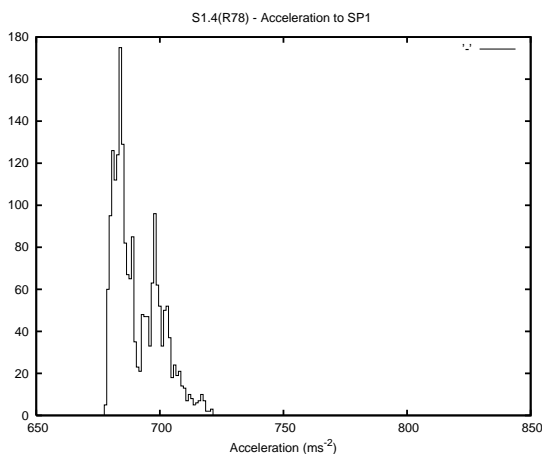

## 1 Operation Summary

	Last Shift	Total
Actuations:	40.9K	3141.5K
Quadrature Count errors:	0	0
Fiber ADC errors:	0	15
BPS errors (during actuation):	0	5
(R78) Gaps > 3s & < 10s:	0	20
(R78) Gaps > 10s:	2	56
(R78) SP2 Corrections:	17	531
(R78) Capture Over/Under shoots:	2799/114	221972/32976

## 2 Mechanical Performance

Starting position for the last 2000 actuations.

Starting position width over time.

Acceleration for the last 2000 actuations.

Acceleration over time. Normalised to a temperature 45C using the temperature data collected by the system.