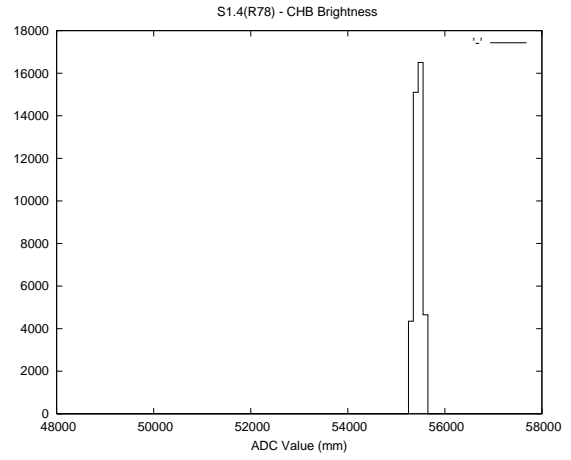

## 2 Mechanical Performance

Starting position for the last 2000 actuations.

Starting position width over time.

Acceleration for the last 2000 actuations.

Acceleration over time. Normalised to a temperature 45C using the temperature data collected by the system.

### 3 Optical Performance