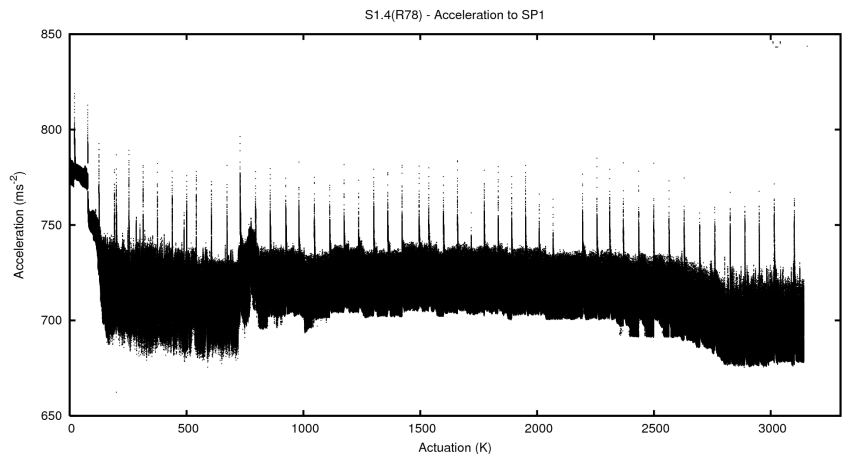

## 2 Mechanical Performance

Starting position for the last 2000 actuations.

Starting position width over time.

Acceleration for the last 2000 actuations.

Acceleration over time. Normalised to a temperature 45C using the temperature data collected by the system.

### 3 Optical Performance