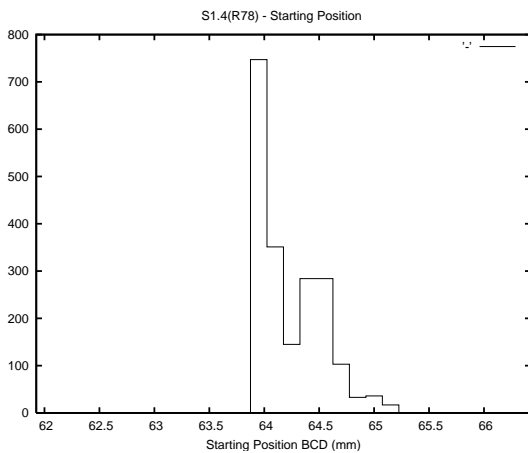

## 1 Operation Summary

	Last Shift	Total
Actuations:	40.9K	3141.5K
Quadrature Count errors:	0	0
Fiber ADC errors:	0	15
BPS errors (during actuation):	0	5
(R78) Gaps > 3s & < 10s:	0	20
(R78) Gaps > 10s:	2	56
(R78) SP2 Corrections:	17	531
(R78) Capture Over/Under shoots:	2799/114	221972/32976

## 2 Mechanical Performance

Starting position for the last 2000 actuations.

Starting position width over time.

Acceleration for the last 2000 actuations.

Acceleration over time. Normalised to a temperature 45C using the temperature data collected by the system.

### 3 Optical Performance