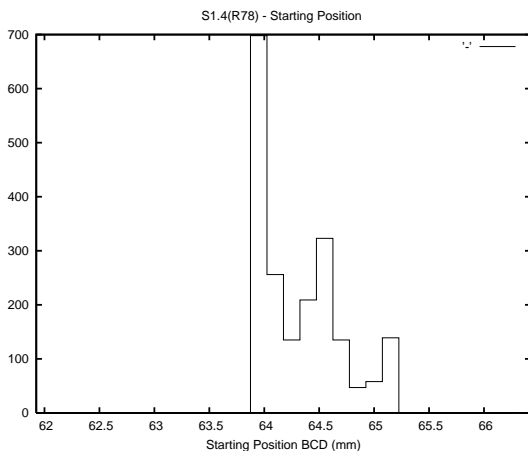

Target Performance Report - S1.4

Report Generated: June 7, 2013,

Last Actuation: 07/06/13 10:13:26

1 Operation Summary

	Last Shift	Total
Actuations:	61.7K	2950.4K
Quadrature Count errors:	0	0
Fiber ADC errors:	0	15
BPS errors (during actuation):	0	5
(R78) Gaps > 3s & < 10s:	0	20
(R78) Gaps > 10s:	2	53
(R78) SP2 Corrections:	25	453
(R78) Capture Over/Under shoots:	3390/300	211232/32323

2 Mechanical Performance

Starting position for the last 2000 actuations.

Starting position width over time.

Acceleration for the last 2000 actuations.

Acceleration over time. Normalised to a temperature 45C using the temperature data collected by the system.

3 Optical Performance

4 BPS Check