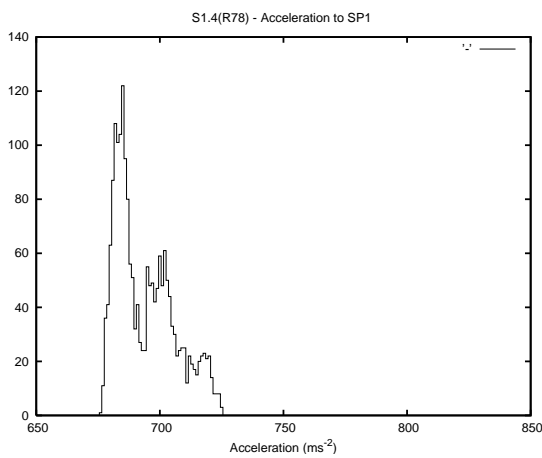

Target Performance Report - S1.4

Report Generated: June 7, 2013,

Last Actuation: 07/06/13 10:13:26

1 Operation Summary

	Last Shift	Total
Actuations:	61.7K	2950.4K
Quadrature Count errors:	0	0
Fiber ADC errors:	0	15
BPS errors (during actuation):	0	5
(R78) Gaps > 3s & < 10s:	0	20
(R78) Gaps > 10s:	2	53
(R78) SP2 Corrections:	25	453
(R78) Capture Over/Under shoots:	3390/300	211232/32323

2 Mechanical Performance

Starting position for the last 2000 actuations.

Starting position width over time.

Acceleration for the last 2000 actuations.

Acceleration over time. Normalised to a temperature 45C using the temperature data collected by the system.