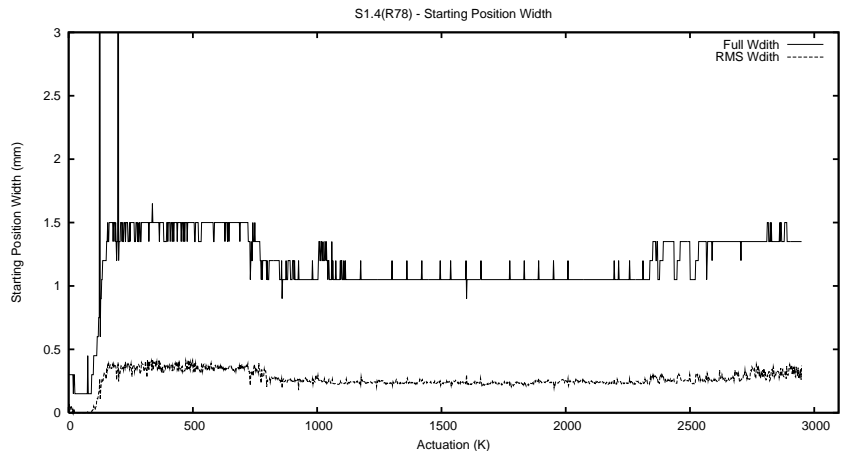

Target Performance Report - S1.4

Report Generated: June 7, 2013,

Last Actuation: 07/06/13 10:13:26

1 Operation Summary

	Last Shift	Total
Actuations:	61.7K	2950.4K
Quadrature Count errors:	0	0
Fiber ADC errors:	0	15
BPS errors (during actuation):	0	5
(R78) Gaps > 3s & < 10s:	0	20
(R78) Gaps > 10s:	2	53
(R78) SP2 Corrections:	25	453
(R78) Capture Over/Under shoots:	3390/300	211232/32323

2 Mechanical Performance

Starting position for the last 2000 actuations.

Starting position width over time.

Acceleration for the last 2000 actuations.

Acceleration over time. Normalised to a temperature 45C using the temperature data collected by the system.