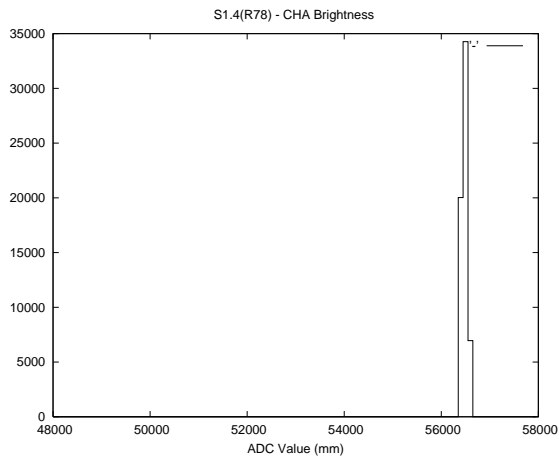

Target Performance Report - S1.4

Report Generated: June 7, 2013,

Last Actuation: 07/06/13 10:13:26

1 Operation Summary

	Last Shift	Total
Actuations:	61.7K	2950.4K
Quadrature Count errors:	0	0
Fiber ADC errors:	0	15
BPS errors (during actuation):	0	5
(R78) Gaps > 3s & < 10s:	0	20
(R78) Gaps > 10s:	2	53
(R78) SP2 Corrections:	25	453
(R78) Capture Over/Under shoots:	3390/300	211232/32323

2 Mechanical Performance

Starting position for the last 2000 actuations.

Starting position width over time.

Acceleration for the last 2000 actuations.

Acceleration over time. Normalised to a temperature 45C using the temperature data collected by the system.

3 Optical Performance

4 BPS Check