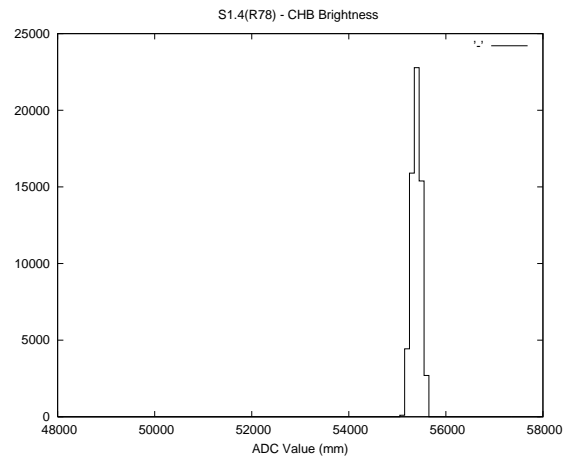

Target Performance Report - S1.4

Report Generated: June 7, 2013,

Last Actuation: 07/06/13 10:13:26

1 Operation Summary

	Last Shift	Total
Actuations:	61.7K	2950.4K
Quadrature Count errors:	0	0
Fiber ADC errors:	0	15
BPS errors (during actuation):	0	5
(R78) Gaps > 3s & < 10s:	0	20
(R78) Gaps > 10s:	2	53
(R78) SP2 Corrections:	25	453
(R78) Capture Over/Under shoots:	3390/300	211232/32323

2 Mechanical Performance

Starting position for the last 2000 actuations.

Starting position width over time.

Acceleration for the last 2000 actuations.

Acceleration over time. Normalised to a temperature 45C using the temperature data collected by the system.

3 Optical Performance

4 BPS Check