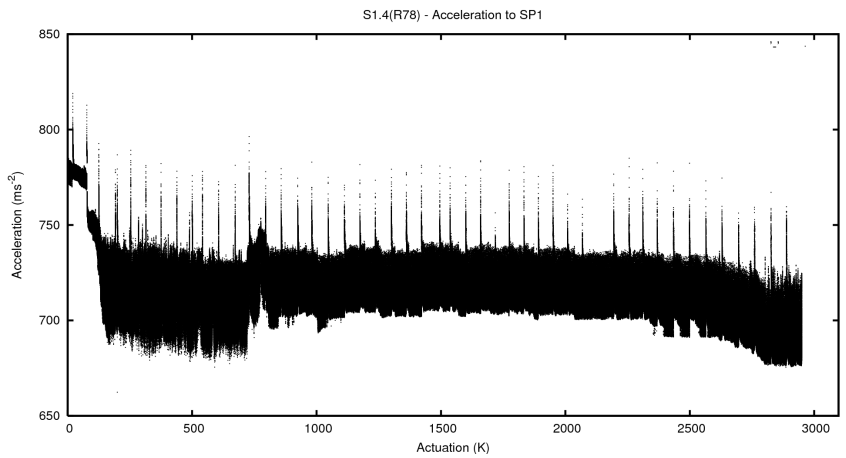

Target Performance Report - S1.4

Report Generated: June 7, 2013,

Last Actuation: 07/06/13 10:13:26

1 Operation Summary

	Last Shift	Total
Actuations:	61.7K	2950.4K
Quadrature Count errors:	0	0
Fiber ADC errors:	0	15
BPS errors (during actuation):	0	5
(R78) Gaps > 3s & < 10s:	0	20
(R78) Gaps > 10s:	2	53
(R78) SP2 Corrections:	25	453
(R78) Capture Over/Under shoots:	3390/300	211232/32323

2 Mechanical Performance

Starting position for the last 2000 actuations.

Starting position width over time.

Acceleration for the last 2000 actuations.

Acceleration over time. Normalised to a temperature 45C using the temperature data collected by the system.

3 Optical Performance

4 BPS Check