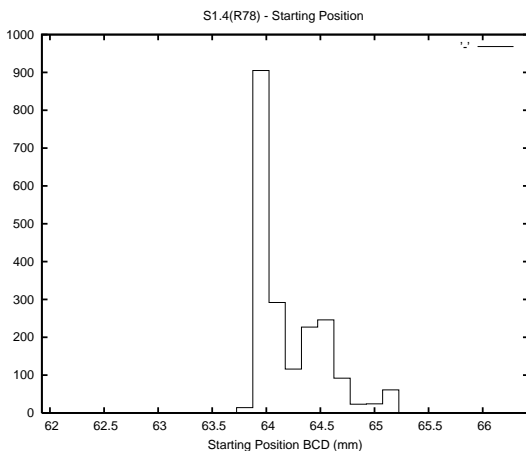

## 1 Operation Summary

	Last Shift	Total
Actuations:	62.2K	2888.6K
Quadrature Count errors:	0	0
Fiber ADC errors:	0	15
BPS errors (during actuation):	0	5
(R78) Gaps > 3s & < 10s:	4	20
(R78) Gaps > 10s:	2	52
(R78) SP2 Corrections:	46	428
(R78) Capture Over/Under shoots:	4749/340	207842/32023

## 2 Mechanical Performance

Starting position for the last 2000 actuations.

Starting position width over time.

Acceleration for the last 2000 actuations.

Acceleration over time. Normalised to a temperature 45C using the temperature data collected by the system.