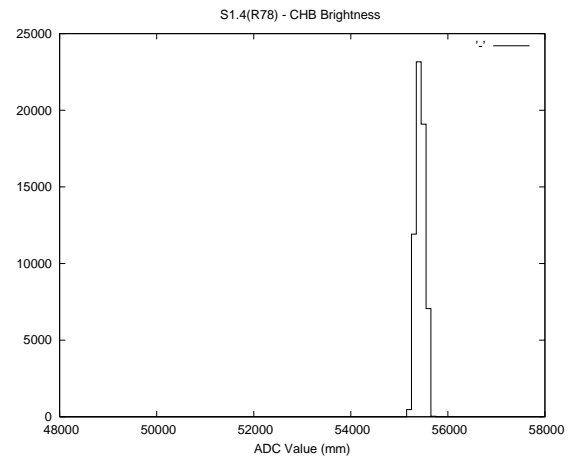

## 2 Mechanical Performance

Starting position for the last 2000 actuations.

Starting position width over time.

Acceleration for the last 2000 actuations.

Acceleration over time. Normalised to a temperature 45C using the temperature data collected by the system.

### 3 Optical Performance