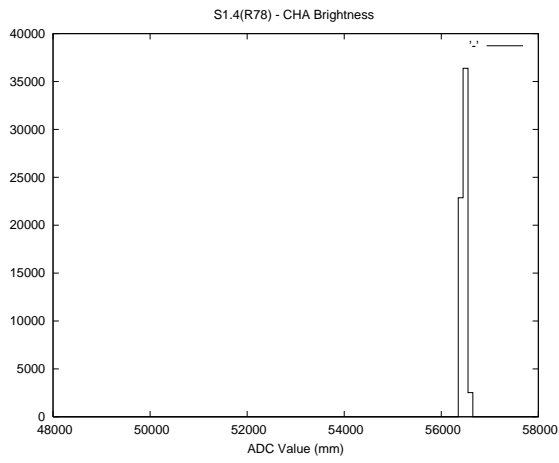

## 2 Mechanical Performance

Starting position for the last 2000 actuations.

Starting position width over time.

Acceleration for the last 2000 actuations.

Acceleration over time. Normalised to a temperature 45C using the temperature data collected by the system.

### 3 Optical Performance