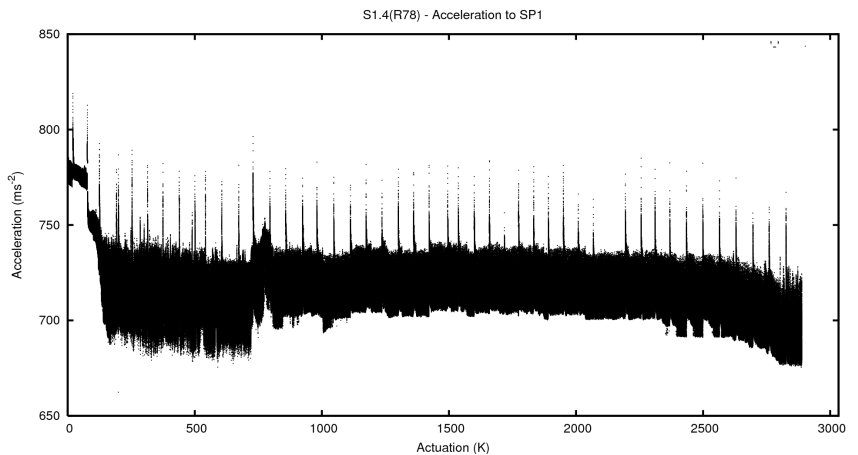

## 2 Mechanical Performance

Starting position for the last 2000 actuations.

Starting position width over time.

Acceleration for the last 2000 actuations.

Acceleration over time. Normalised to a temperature 45C using the temperature data collected by the system.

### 3 Optical Performance