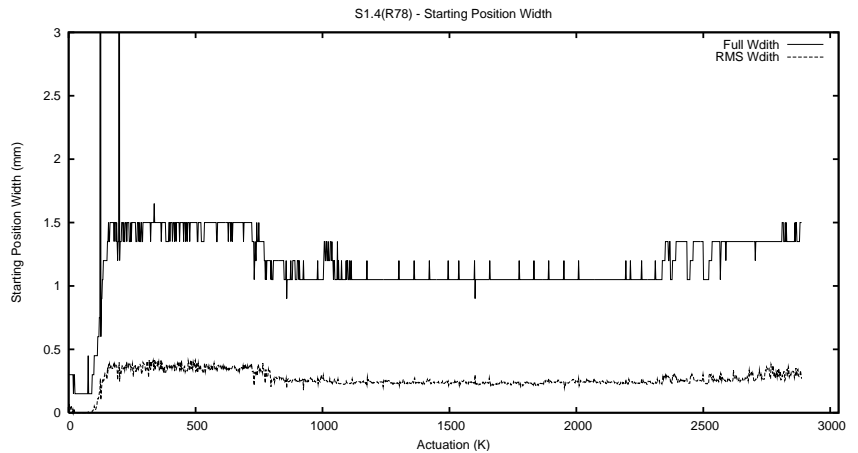

## 1 Operation Summary

	Last Shift	Total
Actuations:	62.2K	2888.6K
Quadrature Count errors:	0	0
Fiber ADC errors:	0	15
BPS errors (during actuation):	0	5
(R78) Gaps > 3s & < 10s:	4	20
(R78) Gaps > 10s:	2	52
(R78) SP2 Corrections:	46	428
(R78) Capture Over/Under shoots:	4749/340	207842/32023

## 2 Mechanical Performance

Starting position for the last 2000 actuations.

Starting position width over time.

Acceleration for the last 2000 actuations.

Acceleration over time. Normalised to a temperature 45C using the temperature data collected by the system.