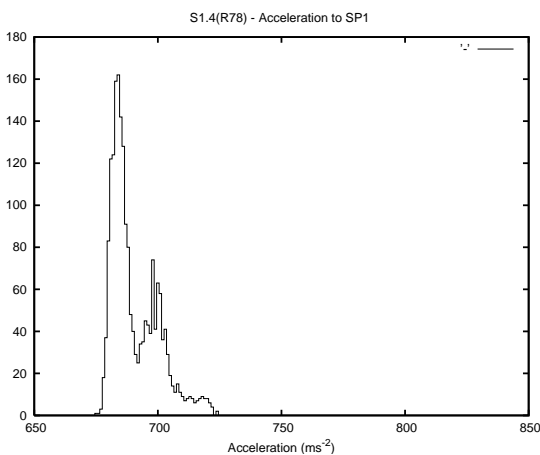

## 1 Operation Summary

	Last Shift	Total
Actuations:	62.2K	2888.6K
Quadrature Count errors:	0	0
Fiber ADC errors:	0	15
BPS errors (during actuation):	0	5
(R78) Gaps > 3s & < 10s:	4	20
(R78) Gaps > 10s:	2	52
(R78) SP2 Corrections:	46	428
(R78) Capture Over/Under shoots:	4749/340	207842/32023

## 2 Mechanical Performance

Starting position for the last 2000 actuations.

Starting position width over time.

Acceleration for the last 2000 actuations.

Acceleration over time. Normalised to a temperature 45C using the temperature data collected by the system.