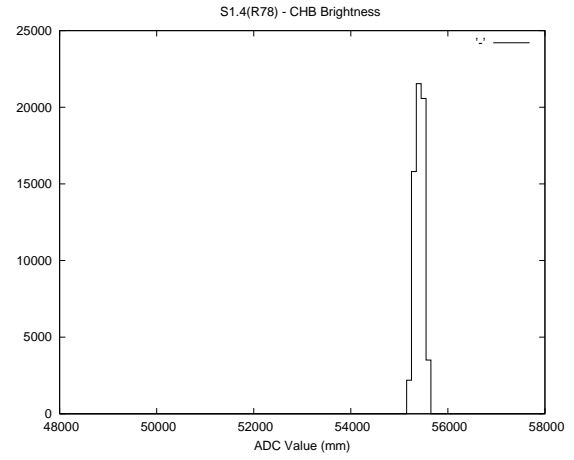

## 2 Mechanical Performance

Starting position for the last 2000 actuations.

Starting position width over time.

Acceleration for the last 2000 actuations.

Acceleration over time. Normalised to a temperature 45C using the temperature data collected by the system.

### 3 Optical Performance