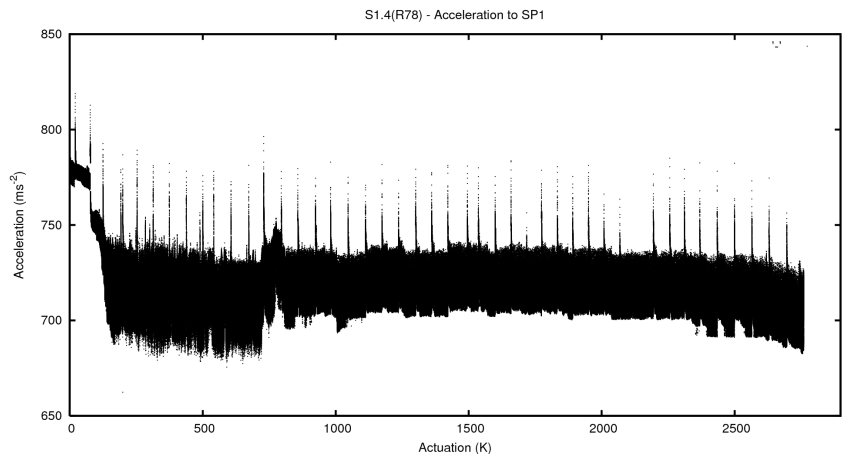

## 2 Mechanical Performance

Starting position for the last 2000 actuations.

Starting position width over time.

Acceleration for the last 2000 actuations.

Acceleration over time. Normalised to a temperature 45C using the temperature data collected by the system.

### 3 Optical Performance