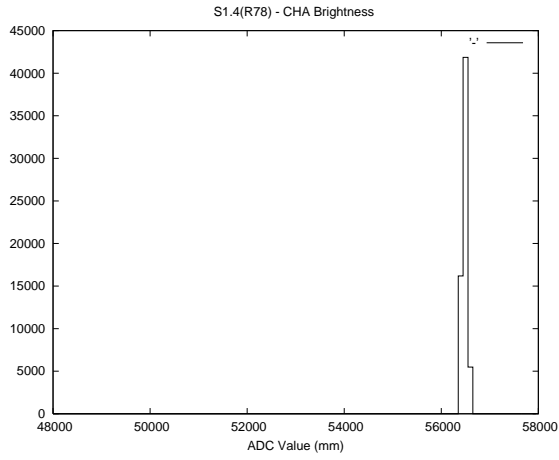

## 2 Mechanical Performance

Starting position for the last 2000 actuations.

Starting position width over time.

Acceleration for the last 2000 actuations.

Acceleration over time. Normalised to a temperature 45C using the temperature data collected by the system.

### 3 Optical Performance