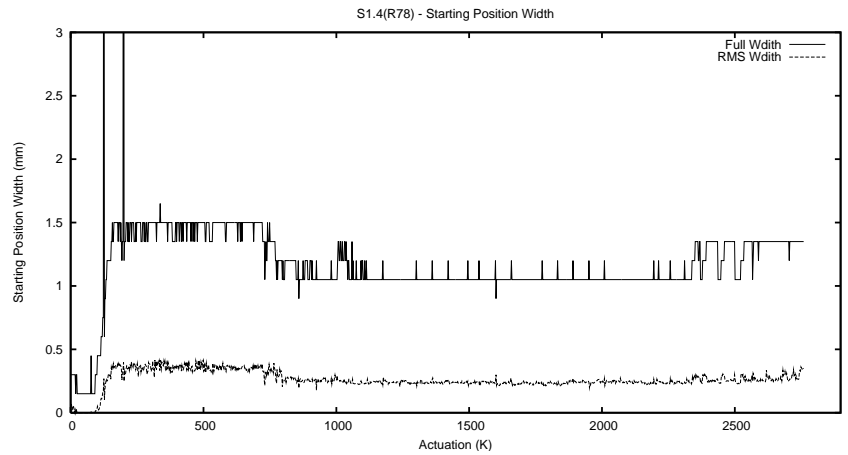

## 1 Operation Summary

	Last Shift	Total
Actuations:	64.1K	2760.2K
Quadrature Count errors:	0	0
Fiber ADC errors:	0	15
BPS errors (during actuation):	0	5
(R78) Gaps > 3s & < 10s:	0	15
(R78) Gaps > 10s:	2	50
(R78) SP2 Corrections:	13	360
(R78) Capture Over/Under shoots:	2969/158	200152/31546

## 2 Mechanical Performance

Starting position for the last 2000 actuations.

Starting position width over time.

Acceleration for the last 2000 actuations.

Acceleration over time. Normalised to a temperature 45C using the temperature data collected by the system.