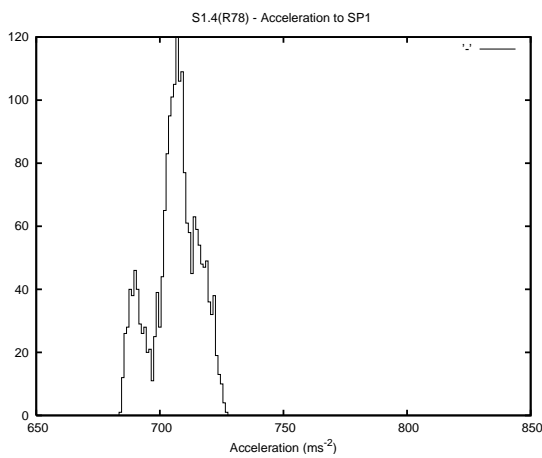

## 1 Operation Summary

	Last Shift	Total
Actuations:	64.1K	2760.2K
Quadrature Count errors:	0	0
Fiber ADC errors:	0	15
BPS errors (during actuation):	0	5
(R78) Gaps > 3s & < 10s:	0	15
(R78) Gaps > 10s:	2	50
(R78) SP2 Corrections:	13	360
(R78) Capture Over/Under shoots:	2969/158	200152/31546

## 2 Mechanical Performance

Starting position for the last 2000 actuations.

Starting position width over time.

Acceleration for the last 2000 actuations.

Acceleration over time. Normalised to a temperature 45C using the temperature data collected by the system.