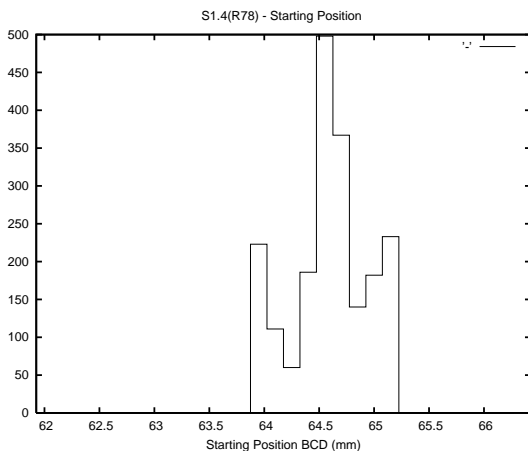

## 1 Operation Summary

	Last Shift	Total
Actuations:	64.1K	2760.2K
Quadrature Count errors:	0	0
Fiber ADC errors:	0	15
BPS errors (during actuation):	0	5
(R78) Gaps > 3s & < 10s:	0	15
(R78) Gaps > 10s:	2	50
(R78) SP2 Corrections:	13	360
(R78) Capture Over/Under shoots:	2969/158	200152/31546

## 2 Mechanical Performance

Starting position for the last 2000 actuations.

Starting position width over time.

Acceleration for the last 2000 actuations.

Acceleration over time. Normalised to a temperature 45C using the temperature data collected by the system.

### 3 Optical Performance