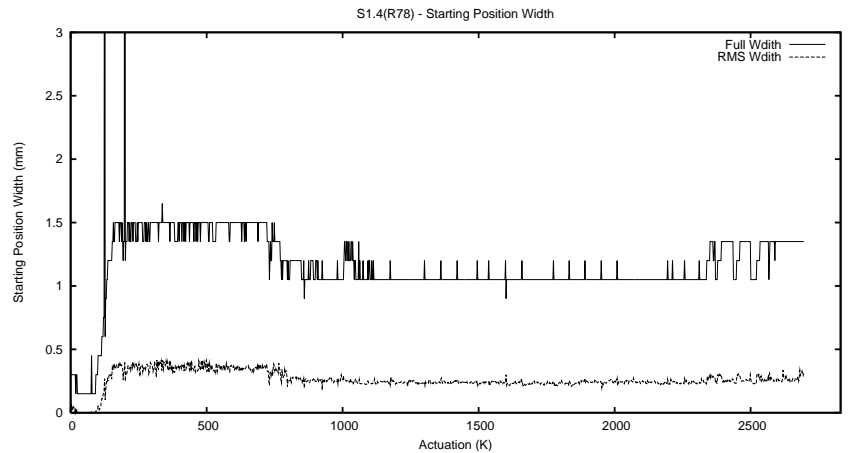

Target Performance Report - S1.4

Report Generated: June 3, 2013,

Last Actuation: 03/06/13 10:34:55

1 Operation Summary

	Last Shift	Total
Actuations:	66.6K	2696.1K
Quadrature Count errors:	0	0
Fiber ADC errors:	0	15
BPS errors (during actuation):	0	5
(R78) Gaps > 3s & < 10s:	0	15
(R78) Gaps > 10s:	2	49
(R78) SP2 Corrections:	6	347
(R78) Capture Over/Under shoots:	3550/25	197183/31388

2 Mechanical Performance

Starting position for the last 2000 actuations.

Starting position width over time.

Acceleration for the last 2000 actuations.

Acceleration over time. Normalised to a temperature 45C using the temperature data collected by the system.