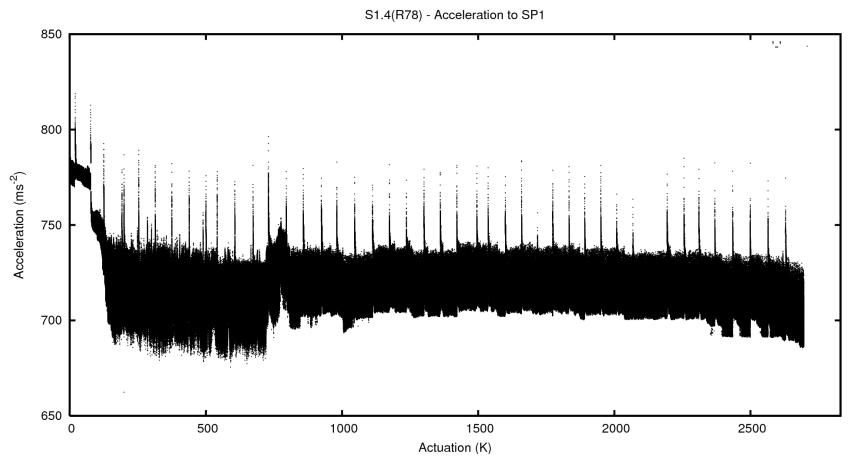

Target Performance Report - S1.4

Report Generated: June 3, 2013,

Last Actuation: 03/06/13 10:34:55

1 Operation Summary

	Last Shift	Total
Actuations:	66.6K	2696.1K
Quadrature Count errors:	0	0
Fiber ADC errors:	0	15
BPS errors (during actuation):	0	5
(R78) Gaps > 3s & < 10s:	0	15
(R78) Gaps > 10s:	2	49
(R78) SP2 Corrections:	6	347
(R78) Capture Over/Under shoots:	3550/25	197183/31388

2 Mechanical Performance

Starting position for the last 2000 actuations.

Starting position width over time.

Acceleration for the last 2000 actuations.

Acceleration over time. Normalised to a temperature 45C using the temperature data collected by the system.

3 Optical Performance

4 BPS Check