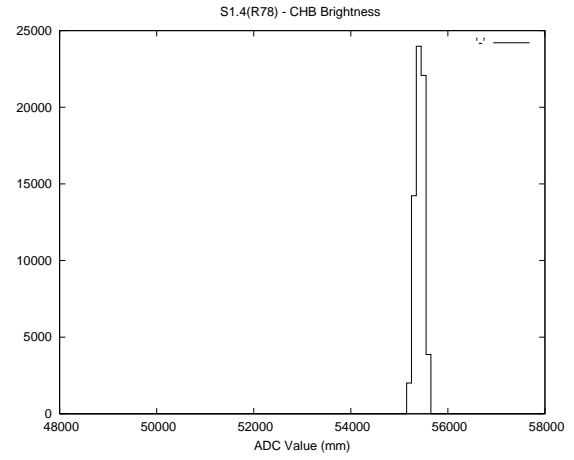

Target Performance Report - S1.4

Report Generated: June 3, 2013,

Last Actuation: 03/06/13 10:34:55

1 Operation Summary

	Last Shift	Total
Actuations:	66.6K	2696.1K
Quadrature Count errors:	0	0
Fiber ADC errors:	0	15
BPS errors (during actuation):	0	5
(R78) Gaps > 3s & < 10s:	0	15
(R78) Gaps > 10s:	2	49
(R78) SP2 Corrections:	6	347
(R78) Capture Over/Under shoots:	3550/25	197183/31388

2 Mechanical Performance

Starting position for the last 2000 actuations.

Starting position width over time.

Acceleration for the last 2000 actuations.

Acceleration over time. Normalised to a temperature 45C using the temperature data collected by the system.

3 Optical Performance

4 BPS Check