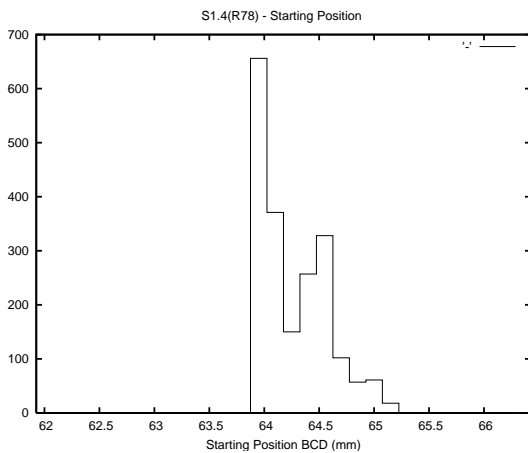

Target Performance Report - S1.4

Report Generated: June 3, 2013,

Last Actuation: 03/06/13 10:34:55

1 Operation Summary

	Last Shift	Total
Actuations:	66.6K	2696.1K
Quadrature Count errors:	0	0
Fiber ADC errors:	0	15
BPS errors (during actuation):	0	5
(R78) Gaps > 3s & < 10s:	0	15
(R78) Gaps > 10s:	2	49
(R78) SP2 Corrections:	6	347
(R78) Capture Over/Under shoots:	3550/25	197183/31388

2 Mechanical Performance

Starting position for the last 2000 actuations.

Starting position width over time.

Acceleration for the last 2000 actuations.

Acceleration over time. Normalised to a temperature 45C using the temperature data collected by the system.

3 Optical Performance

4 BPS Check