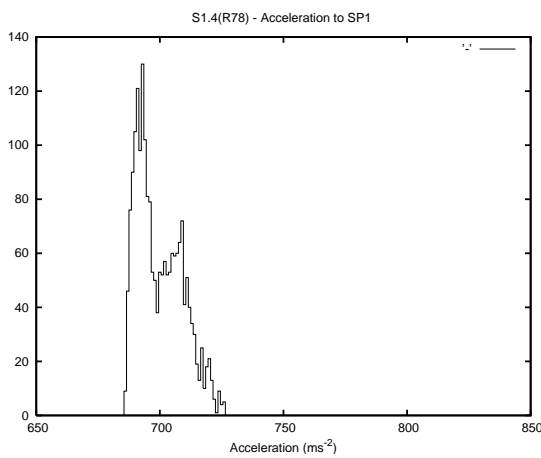

Target Performance Report - S1.4

Report Generated: June 3, 2013,

Last Actuation: 03/06/13 10:34:55

1 Operation Summary

	Last Shift	Total
Actuations:	66.6K	2696.1K
Quadrature Count errors:	0	0
Fiber ADC errors:	0	15
BPS errors (during actuation):	0	5
(R78) Gaps > 3s & < 10s:	0	15
(R78) Gaps > 10s:	2	49
(R78) SP2 Corrections:	6	347
(R78) Capture Over/Under shoots:	3550/25	197183/31388

2 Mechanical Performance

Starting position for the last 2000 actuations.

Starting position width over time.

Acceleration for the last 2000 actuations.

Acceleration over time. Normalised to a temperature 45C using the temperature data collected by the system.