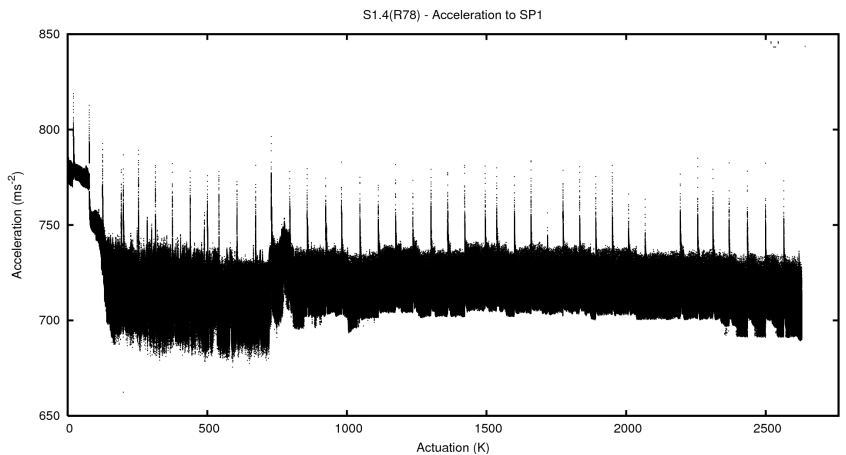

## 2 Mechanical Performance

Starting position for the last 2000 actuations.

Starting position width over time.

Acceleration for the last 2000 actuations.

Acceleration over time. Normalised to a temperature 45C using the temperature data collected by the system.

### 3 Optical Performance