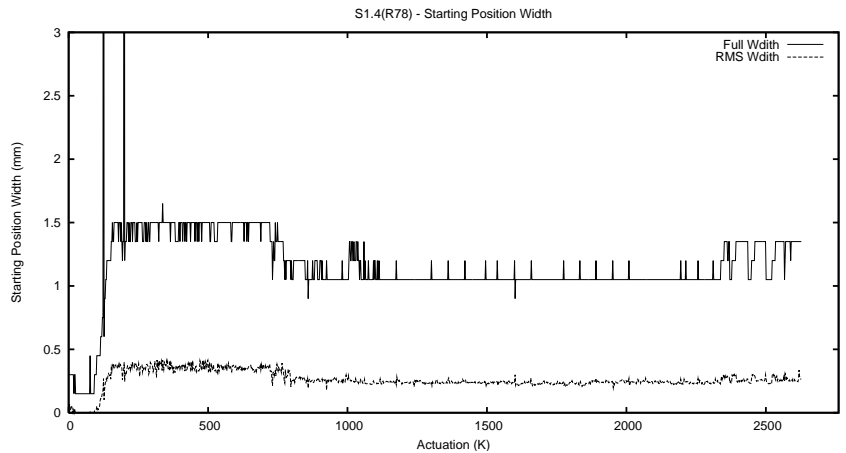

## 1 Operation Summary

	Last Shift	Total
Actuations:	64.8K	2629.4K
Quadrature Count errors:	0	0
Fiber ADC errors:	0	15
BPS errors (during actuation):	0	5
(R78) Gaps > 3s & < 10s:	0	15
(R78) Gaps > 10s:	2	48
(R78) SP2 Corrections:	3	341
(R78) Capture Over/Under shoots:	3658/48	193633/31363

## 2 Mechanical Performance

Starting position for the last 2000 actuations.

Starting position width over time.

Acceleration for the last 2000 actuations.

Acceleration over time. Normalised to a temperature 45C using the temperature data collected by the system.