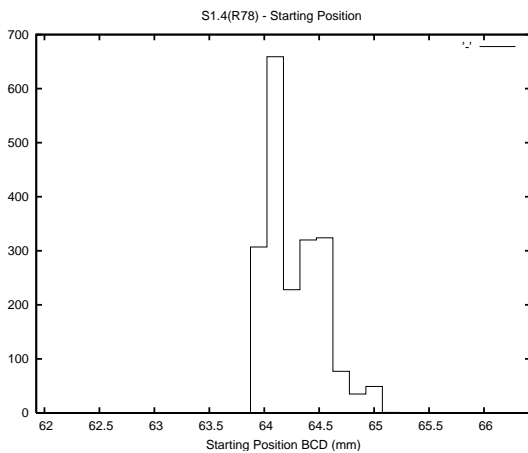

## 1 Operation Summary

	Last Shift	Total
Actuations:	64.8K	2629.4K
Quadrature Count errors:	0	0
Fiber ADC errors:	0	15
BPS errors (during actuation):	0	5
(R78) Gaps > 3s & < 10s:	0	15
(R78) Gaps > 10s:	2	48
(R78) SP2 Corrections:	3	341
(R78) Capture Over/Under shoots:	3658/48	193633/31363

## 2 Mechanical Performance

Starting position for the last 2000 actuations.

Starting position width over time.

Acceleration for the last 2000 actuations.

Acceleration over time. Normalised to a temperature 45C using the temperature data collected by the system.

### 3 Optical Performance