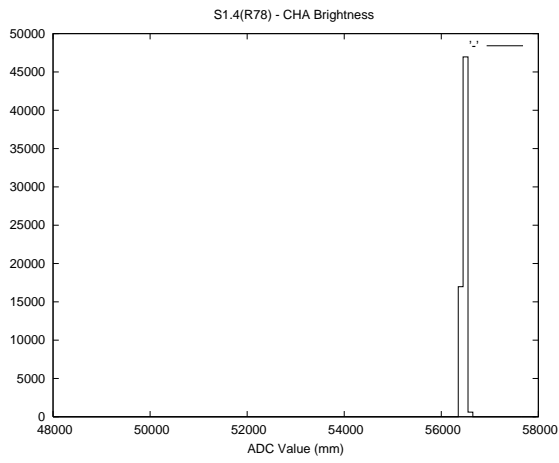

## 2 Mechanical Performance

Starting position for the last 2000 actuations.

Starting position width over time.

Acceleration for the last 2000 actuations.

Acceleration over time. Normalised to a temperature 45C using the temperature data collected by the system.

### 3 Optical Performance