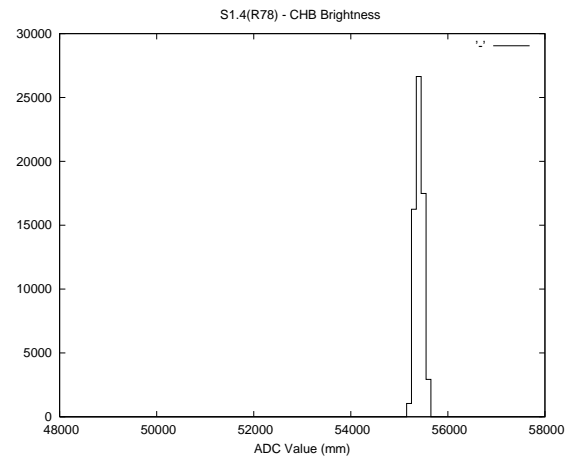

## 2 Mechanical Performance

Starting position for the last 2000 actuations.

Starting position width over time.

Acceleration for the last 2000 actuations.

Acceleration over time. Normalised to a temperature 45C using the temperature data collected by the system.

### 3 Optical Performance