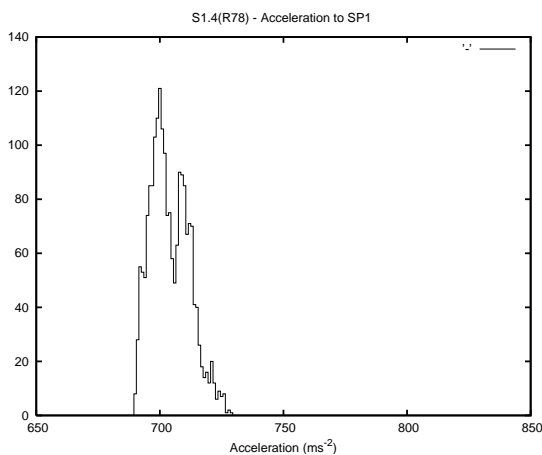

## 1 Operation Summary

	Last Shift	Total
Actuations:	64.8K	2629.4K
Quadrature Count errors:	0	0
Fiber ADC errors:	0	15
BPS errors (during actuation):	0	5
(R78) Gaps > 3s & < 10s:	0	15
(R78) Gaps > 10s:	2	48
(R78) SP2 Corrections:	3	341
(R78) Capture Over/Under shoots:	3658/48	193633/31363

## 2 Mechanical Performance

Starting position for the last 2000 actuations.

Starting position width over time.

Acceleration for the last 2000 actuations.

Acceleration over time. Normalised to a temperature 45C using the temperature data collected by the system.