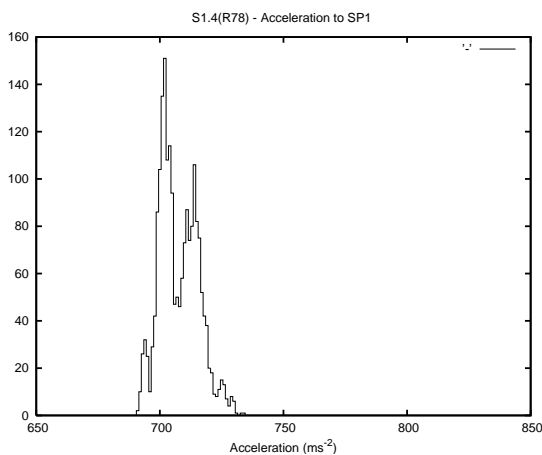

Target Performance Report - S1.4

Report Generated: June 1, 2013,

Last Actuation: 01/06/13 10:16:58

1 Operation Summary

	Last Shift	Total
Actuations:	65.4K	2564.6K
Quadrature Count errors:	0	0
Fiber ADC errors:	0	15
BPS errors (during actuation):	0	5
(R78) Gaps > 3s & < 10s:	0	15
(R78) Gaps > 10s:	2	47
(R78) SP2 Corrections:	2	338
(R78) Capture Over/Under shoots:	3453/39	189975/31315

2 Mechanical Performance

Starting position for the last 2000 actuations.

Starting position width over time.

Acceleration for the last 2000 actuations.

Acceleration over time. Normalised to a temperature 45C using the temperature data collected by the system.