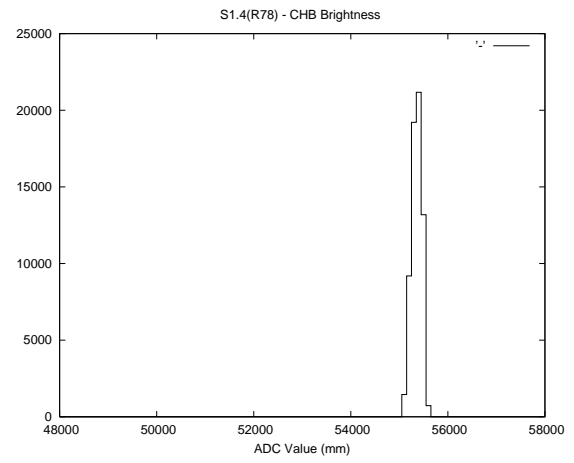

Target Performance Report - S1.4

Report Generated: June 1, 2013,

Last Actuation: 01/06/13 10:16:58

1 Operation Summary

	Last Shift	Total
Actuations:	65.4K	2564.6K
Quadrature Count errors:	0	0
Fiber ADC errors:	0	15
BPS errors (during actuation):	0	5
(R78) Gaps > 3s & < 10s:	0	15
(R78) Gaps > 10s:	2	47
(R78) SP2 Corrections:	2	338
(R78) Capture Over/Under shoots:	3453/39	189975/31315

2 Mechanical Performance

Starting position for the last 2000 actuations.

Starting position width over time.

Acceleration for the last 2000 actuations.

Acceleration over time. Normalised to a temperature 45C using the temperature data collected by the system.

3 Optical Performance

4 BPS Check