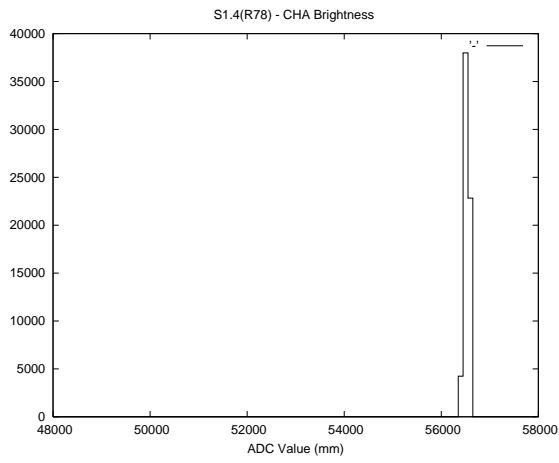

Target Performance Report - S1.4

Report Generated: June 1, 2013,

Last Actuation: 01/06/13 10:16:58

1 Operation Summary

	Last Shift	Total
Actuations:	65.4K	2564.6K
Quadrature Count errors:	0	0
Fiber ADC errors:	0	15
BPS errors (during actuation):	0	5
(R78) Gaps > 3s & < 10s:	0	15
(R78) Gaps > 10s:	2	47
(R78) SP2 Corrections:	2	338
(R78) Capture Over/Under shoots:	3453/39	189975/31315

2 Mechanical Performance

Starting position for the last 2000 actuations.

Starting position width over time.

Acceleration for the last 2000 actuations.

Acceleration over time. Normalised to a temperature 45C using the temperature data collected by the system.

3 Optical Performance

4 BPS Check