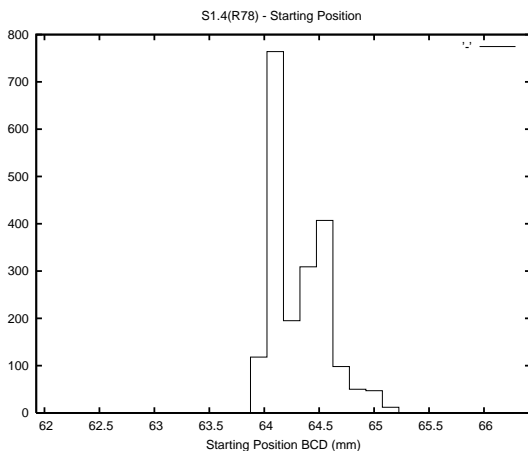

Target Performance Report - S1.4

Report Generated: June 1, 2013,

Last Actuation: 01/06/13 10:16:58

1 Operation Summary

	Last Shift	Total
Actuations:	65.4K	2564.6K
Quadrature Count errors:	0	0
Fiber ADC errors:	0	15
BPS errors (during actuation):	0	5
(R78) Gaps > 3s & < 10s:	0	15
(R78) Gaps > 10s:	2	47
(R78) SP2 Corrections:	2	338
(R78) Capture Over/Under shoots:	3453/39	189975/31315

2 Mechanical Performance

Starting position for the last 2000 actuations.

Starting position width over time.

Acceleration for the last 2000 actuations.

Acceleration over time. Normalised to a temperature 45C using the temperature data collected by the system.

3 Optical Performance

4 BPS Check