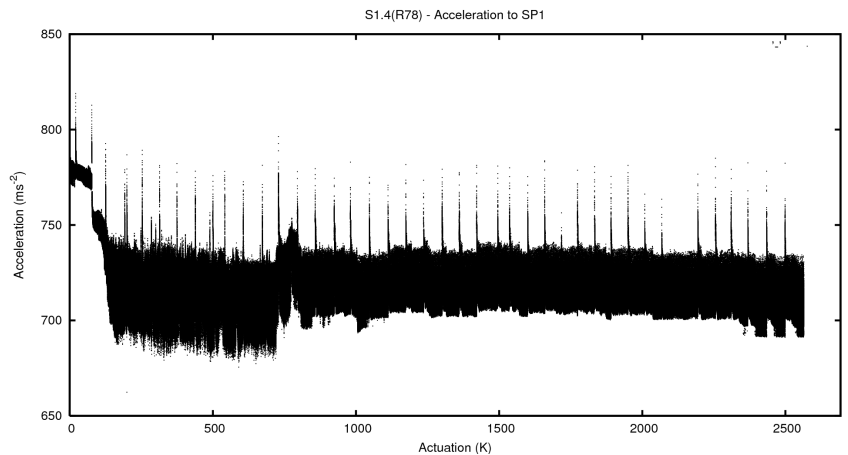

Target Performance Report - S1.4

Report Generated: June 1, 2013,

Last Actuation: 01/06/13 10:16:58

1 Operation Summary

	Last Shift	Total
Actuations:	65.4K	2564.6K
Quadrature Count errors:	0	0
Fiber ADC errors:	0	15
BPS errors (during actuation):	0	5
(R78) Gaps > 3s & < 10s:	0	15
(R78) Gaps > 10s:	2	47
(R78) SP2 Corrections:	2	338
(R78) Capture Over/Under shoots:	3453/39	189975/31315

2 Mechanical Performance

Starting position for the last 2000 actuations.

Starting position width over time.

Acceleration for the last 2000 actuations.

Acceleration over time. Normalised to a temperature 45C using the temperature data collected by the system.

3 Optical Performance

4 BPS Check