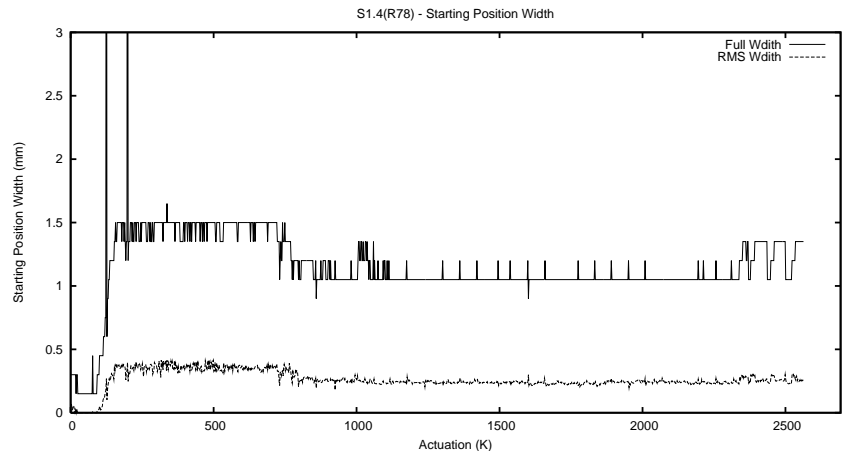

Target Performance Report - S1.4

Report Generated: June 1, 2013,

Last Actuation: 01/06/13 10:16:58

1 Operation Summary

	Last Shift	Total
Actuations:	65.4K	2564.6K
Quadrature Count errors:	0	0
Fiber ADC errors:	0	15
BPS errors (during actuation):	0	5
(R78) Gaps > 3s & < 10s:	0	15
(R78) Gaps > 10s:	2	47
(R78) SP2 Corrections:	2	338
(R78) Capture Over/Under shoots:	3453/39	189975/31315

2 Mechanical Performance

Starting position for the last 2000 actuations.

Starting position width over time.

Acceleration for the last 2000 actuations.

Acceleration over time. Normalised to a temperature 45C using the temperature data collected by the system.