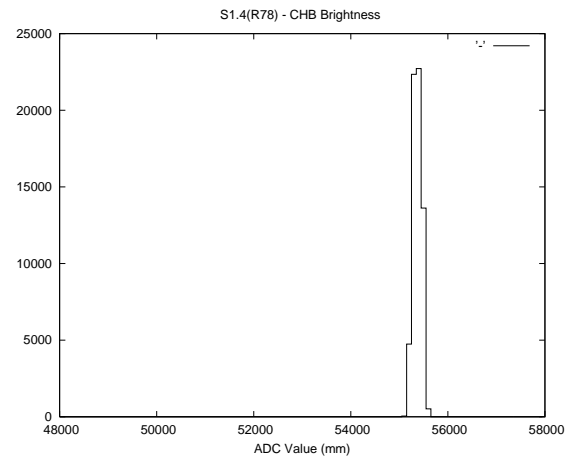

Target Performance Report - S1.4

Report Generated: May 31, 2013,

Last Actuation: 31/05/13 10:04:44

1 Operation Summary

	Last Shift	Total
Actuations:	64.5K	2499.2K
Quadrature Count errors:	0	0
Fiber ADC errors:	0	15
BPS errors (during actuation):	0	5
(R78) Gaps > 3s & < 10s:	0	15
(R78) Gaps > 10s:	2	46
(R78) SP2 Corrections:	4	336
(R78) Capture Over/Under shoots:	2994/46	186522/31276

2 Mechanical Performance

Starting position for the last 2000 actuations.

Starting position width over time.

Acceleration for the last 2000 actuations.

Acceleration over time. Normalised to a temperature 45C using the temperature data collected by the system.

3 Optical Performance

4 BPS Check