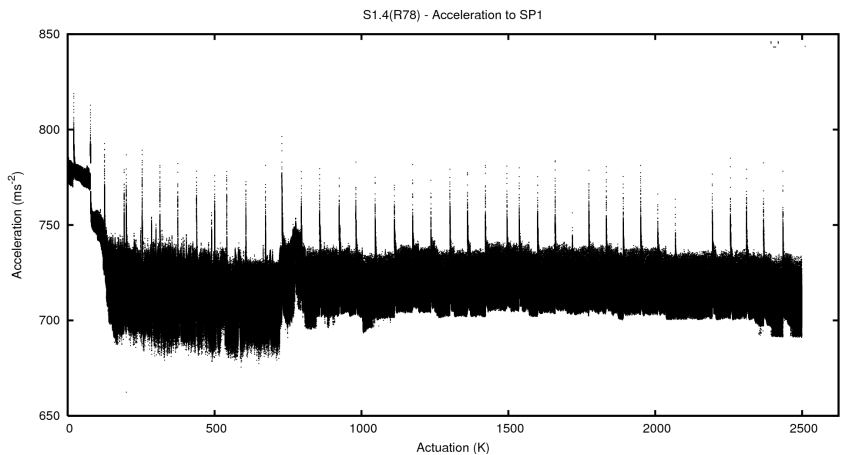

Target Performance Report - S1.4

Report Generated: May 31, 2013,

Last Actuation: 31/05/13 10:04:44

1 Operation Summary

	Last Shift	Total
Actuations:	64.5K	2499.2K
Quadrature Count errors:	0	0
Fiber ADC errors:	0	15
BPS errors (during actuation):	0	5
(R78) Gaps > 3s & < 10s:	0	15
(R78) Gaps > 10s:	2	46
(R78) SP2 Corrections:	4	336
(R78) Capture Over/Under shoots:	2994/46	186522/31276

2 Mechanical Performance

Starting position for the last 2000 actuations.

Starting position width over time.

Acceleration for the last 2000 actuations.

Acceleration over time. Normalised to a temperature 45C using the temperature data collected by the system.

3 Optical Performance

4 BPS Check