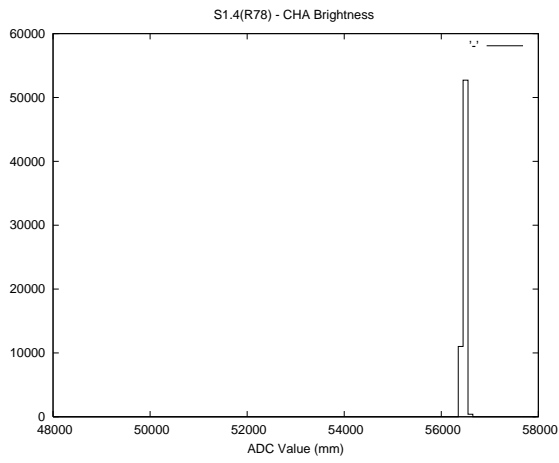

Target Performance Report - S1.4

Report Generated: May 31, 2013,

Last Actuation: 31/05/13 10:04:44

1 Operation Summary

	Last Shift	Total
Actuations:	64.5K	2499.2K
Quadrature Count errors:	0	0
Fiber ADC errors:	0	15
BPS errors (during actuation):	0	5
(R78) Gaps > 3s & < 10s:	0	15
(R78) Gaps > 10s:	2	46
(R78) SP2 Corrections:	4	336
(R78) Capture Over/Under shoots:	2994/46	186522/31276

2 Mechanical Performance

Starting position for the last 2000 actuations.

Starting position width over time.

Acceleration for the last 2000 actuations.

Acceleration over time. Normalised to a temperature 45C using the temperature data collected by the system.

3 Optical Performance

4 BPS Check