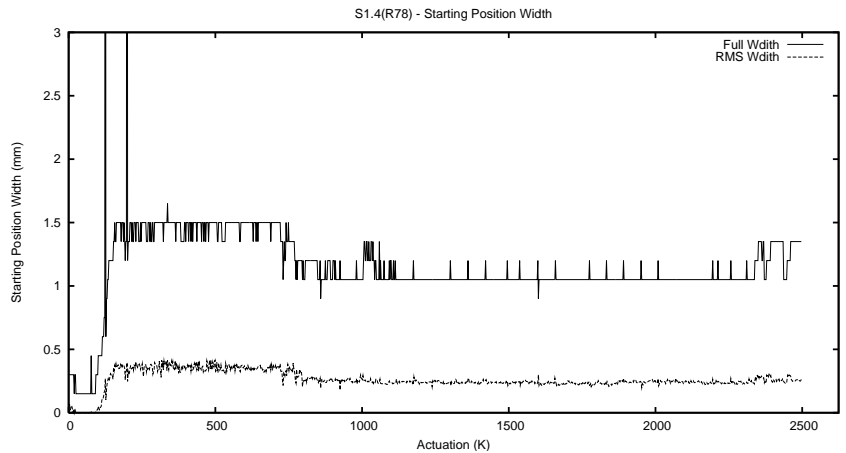

Target Performance Report - S1.4

Report Generated: May 31, 2013,

Last Actuation: 31/05/13 10:04:44

1 Operation Summary

	Last Shift	Total
Actuations:	64.5K	2499.2K
Quadrature Count errors:	0	0
Fiber ADC errors:	0	15
BPS errors (during actuation):	0	5
(R78) Gaps > 3s & < 10s:	0	15
(R78) Gaps > 10s:	2	46
(R78) SP2 Corrections:	4	336
(R78) Capture Over/Under shoots:	2994/46	186522/31276

2 Mechanical Performance

Starting position for the last 2000 actuations.

Starting position width over time.

Acceleration for the last 2000 actuations.

Acceleration over time. Normalised to a temperature 45C using the temperature data collected by the system.