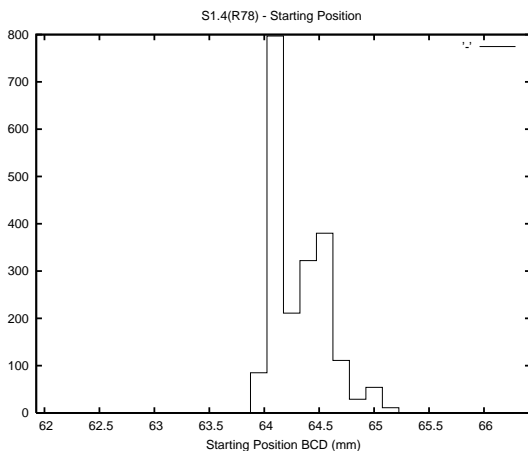

Target Performance Report - S1.4

Report Generated: May 31, 2013,

Last Actuation: 31/05/13 10:04:44

1 Operation Summary

	Last Shift	Total
Actuations:	64.5K	2499.2K
Quadrature Count errors:	0	0
Fiber ADC errors:	0	15
BPS errors (during actuation):	0	5
(R78) Gaps > 3s & < 10s:	0	15
(R78) Gaps > 10s:	2	46
(R78) SP2 Corrections:	4	336
(R78) Capture Over/Under shoots:	2994/46	186522/31276

2 Mechanical Performance

Starting position for the last 2000 actuations.

Starting position width over time.

Acceleration for the last 2000 actuations.

Acceleration over time. Normalised to a temperature 45C using the temperature data collected by the system.

3 Optical Performance

4 BPS Check