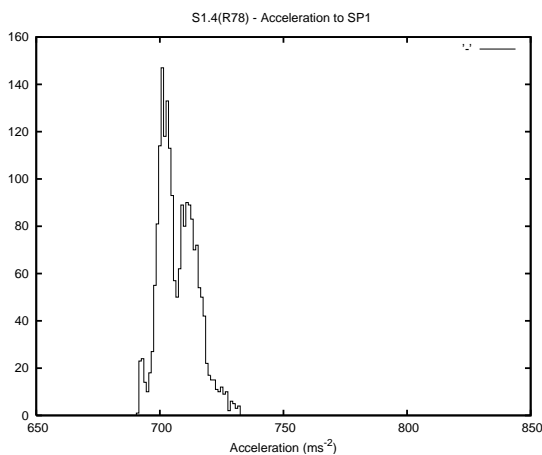

Target Performance Report - S1.4

Report Generated: May 31, 2013,

Last Actuation: 31/05/13 10:04:44

1 Operation Summary

	Last Shift	Total
Actuations:	64.5K	2499.2K
Quadrature Count errors:	0	0
Fiber ADC errors:	0	15
BPS errors (during actuation):	0	5
(R78) Gaps > 3s & < 10s:	0	15
(R78) Gaps > 10s:	2	46
(R78) SP2 Corrections:	4	336
(R78) Capture Over/Under shoots:	2994/46	186522/31276

2 Mechanical Performance

Starting position for the last 2000 actuations.

Starting position width over time.

Acceleration for the last 2000 actuations.

Acceleration over time. Normalised to a temperature 45C using the temperature data collected by the system.