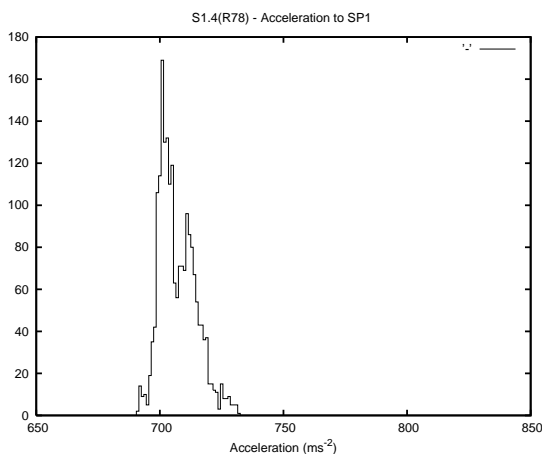

## 1 Operation Summary

	Last Shift	Total
Actuations:	65.7K	2434.7K
Quadrature Count errors:	0	0
Fiber ADC errors:	0	15
BPS errors (during actuation):	0	5
(R78) Gaps > 3s & < 10s:	0	15
(R78) Gaps > 10s:	2	45
(R78) SP2 Corrections:	6	332
(R78) Capture Over/Under shoots:	1636/30	183528/31230

## 2 Mechanical Performance

Starting position for the last 2000 actuations.

Starting position width over time.

Acceleration for the last 2000 actuations.

Acceleration over time. Normalised to a temperature 45C using the temperature data collected by the system.