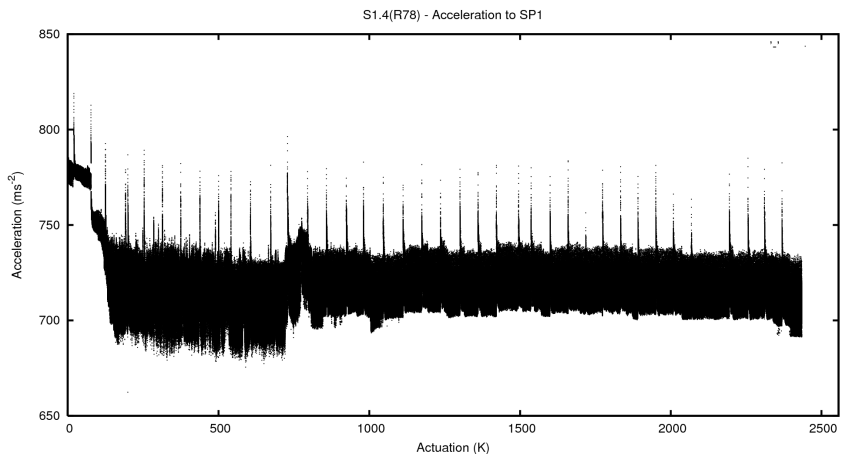

## 2 Mechanical Performance

Starting position for the last 2000 actuations.

Starting position width over time.

Acceleration for the last 2000 actuations.

Acceleration over time. Normalised to a temperature 45C using the temperature data collected by the system.

### 3 Optical Performance