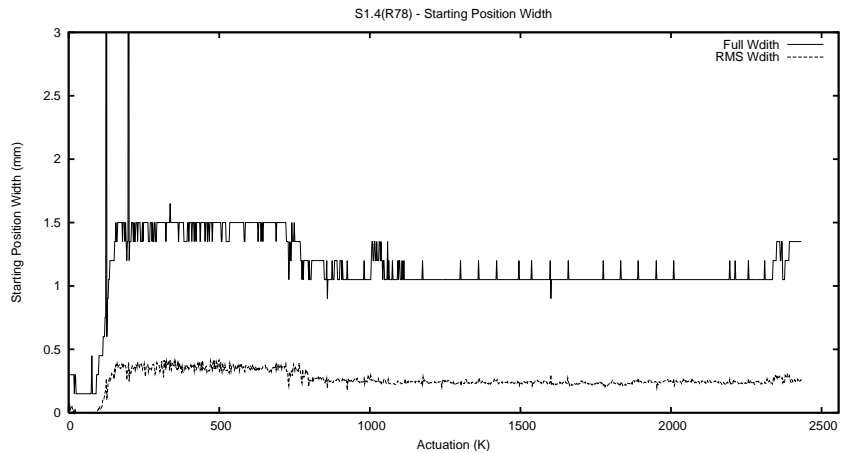

## 1 Operation Summary

	Last Shift	Total
Actuations:	65.7K	2434.7K
Quadrature Count errors:	0	0
Fiber ADC errors:	0	15
BPS errors (during actuation):	0	5
(R78) Gaps > 3s & < 10s:	0	15
(R78) Gaps > 10s:	2	45
(R78) SP2 Corrections:	6	332
(R78) Capture Over/Under shoots:	1636/30	183528/31230

## 2 Mechanical Performance

Starting position for the last 2000 actuations.

Starting position width over time.

Acceleration for the last 2000 actuations.

Acceleration over time. Normalised to a temperature 45C using the temperature data collected by the system.