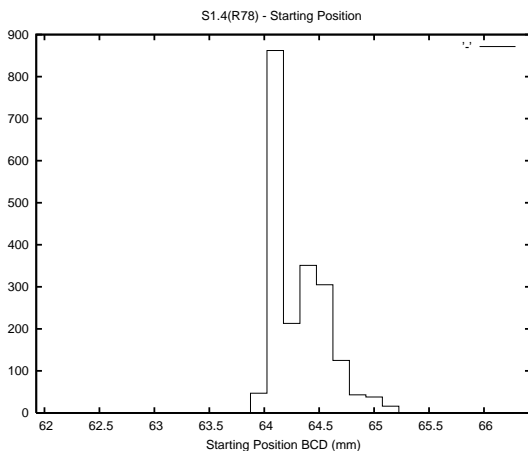

## 1 Operation Summary

	Last Shift	Total
Actuations:	65.7K	2434.7K
Quadrature Count errors:	0	0
Fiber ADC errors:	0	15
BPS errors (during actuation):	0	5
(R78) Gaps > 3s & < 10s:	0	15
(R78) Gaps > 10s:	2	45
(R78) SP2 Corrections:	6	332
(R78) Capture Over/Under shoots:	1636/30	183528/31230

## 2 Mechanical Performance

Starting position for the last 2000 actuations.

Starting position width over time.

Acceleration for the last 2000 actuations.

Acceleration over time. Normalised to a temperature 45C using the temperature data collected by the system.

### 3 Optical Performance