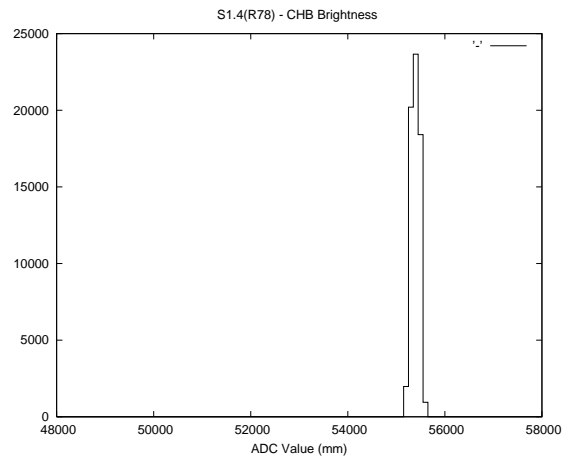

## 2 Mechanical Performance

Starting position for the last 2000 actuations.

Starting position width over time.

Acceleration for the last 2000 actuations.

Acceleration over time. Normalised to a temperature 45C using the temperature data collected by the system.

### 3 Optical Performance