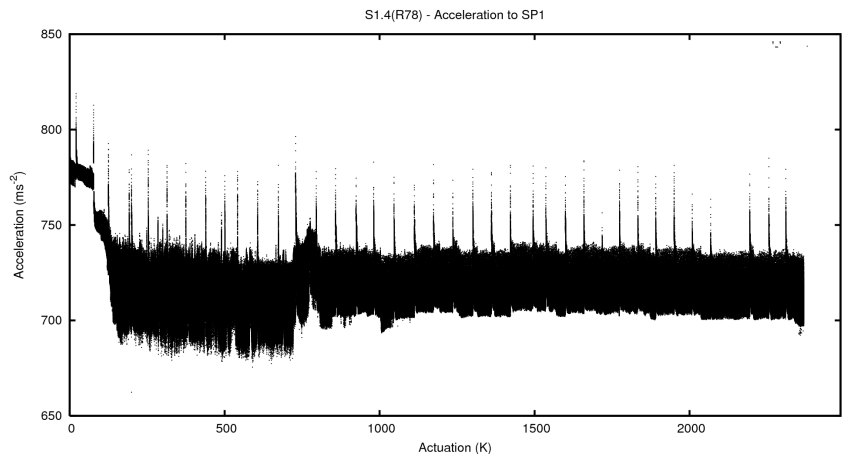

Target Performance Report - S1.4

Report Generated: May 29, 2013,

Last Actuation: 29/05/13 10:10:38

1 Operation Summary

	Last Shift	Total
Actuations:	58.1K	2369.0K
Quadrature Count errors:	0	0
Fiber ADC errors:	0	15
BPS errors (during actuation):	0	5
(R78) Gaps > 3s & < 10s:	0	15
(R78) Gaps > 10s:	2	44
(R78) SP2 Corrections:	7	326
(R78) Capture Over/Under shoots:	3551/22	181892/31200

2 Mechanical Performance

Starting position for the last 2000 actuations.

Starting position width over time.

Acceleration for the last 2000 actuations.

Acceleration over time. Normalised to a temperature 45C using the temperature data collected by the system.

3 Optical Performance

4 BPS Check