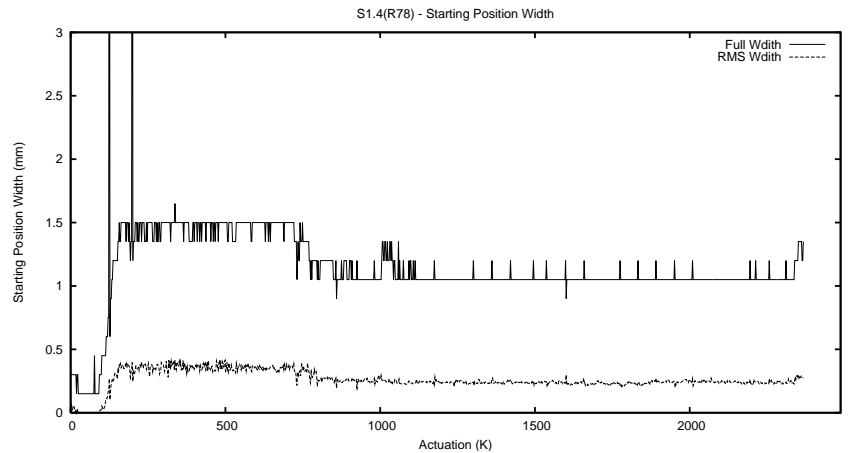

Target Performance Report - S1.4

Report Generated: May 29, 2013,

Last Actuation: 29/05/13 10:10:38

1 Operation Summary

	Last Shift	Total
Actuations:	58.1K	2369.0K
Quadrature Count errors:	0	0
Fiber ADC errors:	0	15
BPS errors (during actuation):	0	5
(R78) Gaps > 3s & < 10s:	0	15
(R78) Gaps > 10s:	2	44
(R78) SP2 Corrections:	7	326
(R78) Capture Over/Under shoots:	3551/22	181892/31200

2 Mechanical Performance

Starting position for the last 2000 actuations.

Starting position width over time.

Acceleration for the last 2000 actuations.

Acceleration over time. Normalised to a temperature 45C using the temperature data collected by the system.