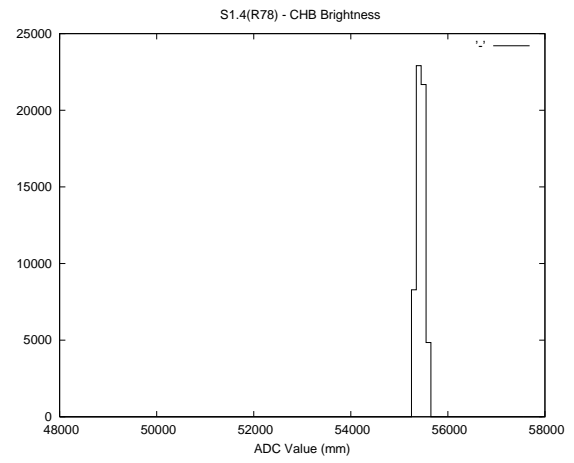

Target Performance Report - S1.4

Report Generated: May 29, 2013,

Last Actuation: 29/05/13 10:10:38

1 Operation Summary

	Last Shift	Total
Actuations:	58.1K	2369.0K
Quadrature Count errors:	0	0
Fiber ADC errors:	0	15
BPS errors (during actuation):	0	5
(R78) Gaps > 3s & < 10s:	0	15
(R78) Gaps > 10s:	2	44
(R78) SP2 Corrections:	7	326
(R78) Capture Over/Under shoots:	3551/22	181892/31200

2 Mechanical Performance

Starting position for the last 2000 actuations.

Starting position width over time.

Acceleration for the last 2000 actuations.

Acceleration over time. Normalised to a temperature 45C using the temperature data collected by the system.

3 Optical Performance

4 BPS Check