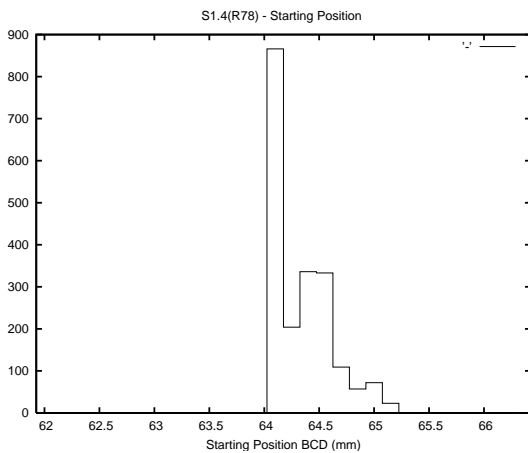

Target Performance Report - S1.4

Report Generated: May 29, 2013,

Last Actuation: 29/05/13 10:10:38

1 Operation Summary

	Last Shift	Total
Actuations:	58.1K	2369.0K
Quadrature Count errors:	0	0
Fiber ADC errors:	0	15
BPS errors (during actuation):	0	5
(R78) Gaps > 3s & < 10s:	0	15
(R78) Gaps > 10s:	2	44
(R78) SP2 Corrections:	7	326
(R78) Capture Over/Under shoots:	3551/22	181892/31200

2 Mechanical Performance

Starting position for the last 2000 actuations.

Starting position width over time.

Acceleration for the last 2000 actuations.

Acceleration over time. Normalised to a temperature 45C using the temperature data collected by the system.

3 Optical Performance

4 BPS Check