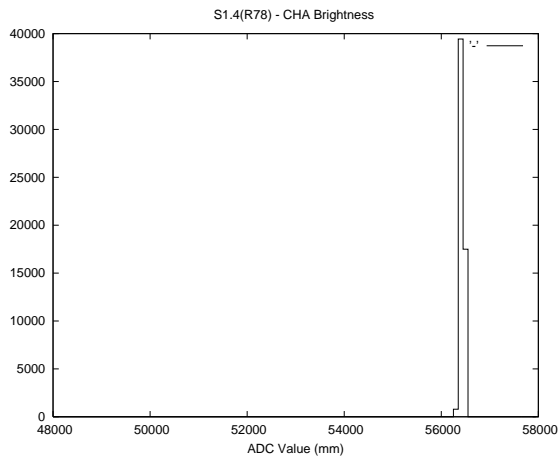

Target Performance Report - S1.4

Report Generated: May 29, 2013,

Last Actuation: 29/05/13 10:10:38

1 Operation Summary

	Last Shift	Total
Actuations:	58.1K	2369.0K
Quadrature Count errors:	0	0
Fiber ADC errors:	0	15
BPS errors (during actuation):	0	5
(R78) Gaps > 3s & < 10s:	0	15
(R78) Gaps > 10s:	2	44
(R78) SP2 Corrections:	7	326
(R78) Capture Over/Under shoots:	3551/22	181892/31200

2 Mechanical Performance

Starting position for the last 2000 actuations.

Starting position width over time.

Acceleration for the last 2000 actuations.

Acceleration over time. Normalised to a temperature 45C using the temperature data collected by the system.

3 Optical Performance

4 BPS Check