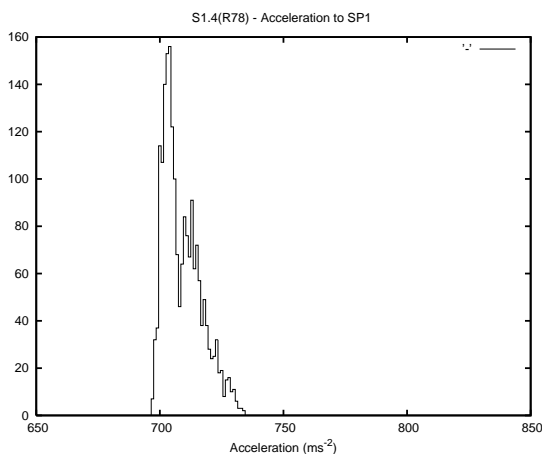

Target Performance Report - S1.4

Report Generated: May 29, 2013,

Last Actuation: 29/05/13 10:10:38

1 Operation Summary

	Last Shift	Total
Actuations:	58.1K	2369.0K
Quadrature Count errors:	0	0
Fiber ADC errors:	0	15
BPS errors (during actuation):	0	5
(R78) Gaps > 3s & < 10s:	0	15
(R78) Gaps > 10s:	2	44
(R78) SP2 Corrections:	7	326
(R78) Capture Over/Under shoots:	3551/22	181892/31200

2 Mechanical Performance

Starting position for the last 2000 actuations.

Starting position width over time.

Acceleration for the last 2000 actuations.

Acceleration over time. Normalised to a temperature 45C using the temperature data collected by the system.