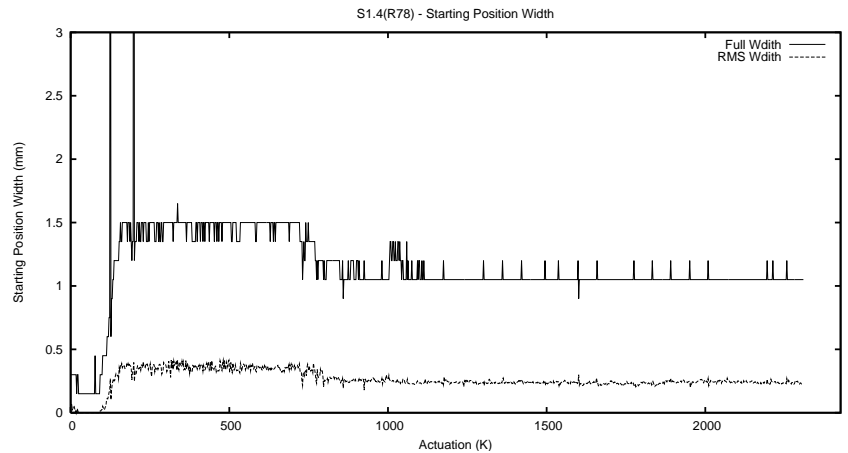

Target Performance Report - S1.4

Report Generated: May 28, 2013,

Last Actuation: 28/05/13 10:32:40

1 Operation Summary

	Last Shift	Total
Actuations:	54.7K	2310.9K
Quadrature Count errors:	0	0
Fiber ADC errors:	0	15
BPS errors (during actuation):	0	5
(R78) Gaps > 3s & < 10s:	0	15
(R78) Gaps > 10s:	2	43
(R78) SP2 Corrections:	2	319
(R78) Capture Over/Under shoots:	7867/59	178341/31178

2 Mechanical Performance

Starting position for the last 2000 actuations.

Starting position width over time.

Acceleration for the last 2000 actuations.

Acceleration over time. Normalised to a temperature 45C using the temperature data collected by the system.