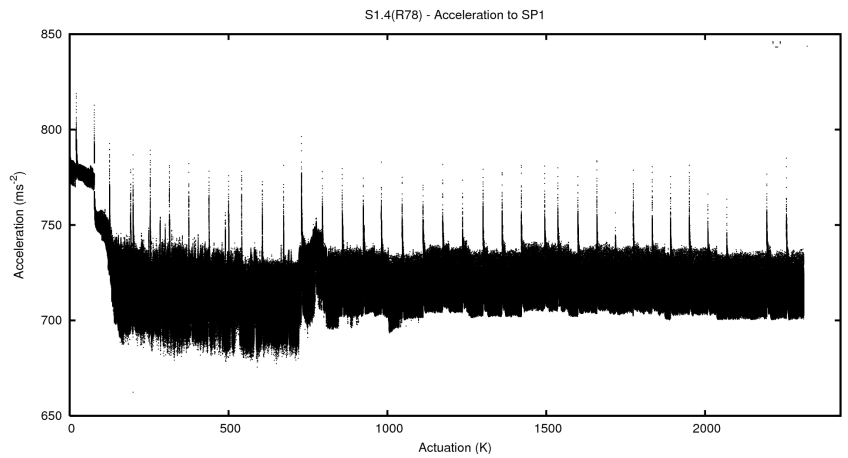

Target Performance Report - S1.4

Report Generated: May 28, 2013,

Last Actuation: 28/05/13 10:32:40

1 Operation Summary

	Last Shift	Total
Actuations:	54.7K	2310.9K
Quadrature Count errors:	0	0
Fiber ADC errors:	0	15
BPS errors (during actuation):	0	5
(R78) Gaps > 3s & < 10s:	0	15
(R78) Gaps > 10s:	2	43
(R78) SP2 Corrections:	2	319
(R78) Capture Over/Under shoots:	7867/59	178341/31178

2 Mechanical Performance

Starting position for the last 2000 actuations.

Starting position width over time.

Acceleration for the last 2000 actuations.

Acceleration over time. Normalised to a temperature 45C using the temperature data collected by the system.

3 Optical Performance

4 BPS Check