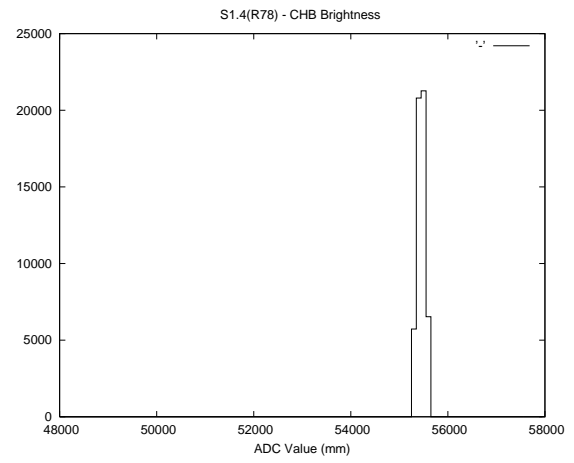

Target Performance Report - S1.4

Report Generated: May 28, 2013,

Last Actuation: 28/05/13 10:32:40

1 Operation Summary

	Last Shift	Total
Actuations:	54.7K	2310.9K
Quadrature Count errors:	0	0
Fiber ADC errors:	0	15
BPS errors (during actuation):	0	5
(R78) Gaps > 3s & < 10s:	0	15
(R78) Gaps > 10s:	2	43
(R78) SP2 Corrections:	2	319
(R78) Capture Over/Under shoots:	7867/59	178341/31178

2 Mechanical Performance

Starting position for the last 2000 actuations.

Starting position width over time.

Acceleration for the last 2000 actuations.

Acceleration over time. Normalised to a temperature 45C using the temperature data collected by the system.

3 Optical Performance

4 BPS Check