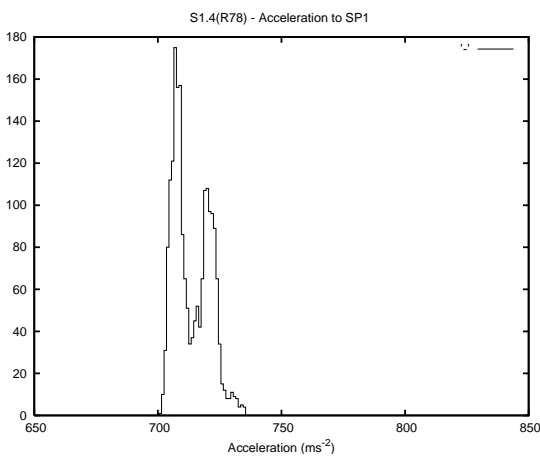

Target Performance Report - S1.4

Report Generated: May 28, 2013,

Last Actuation: 28/05/13 10:32:40

1 Operation Summary

	Last Shift	Total
Actuations:	54.7K	2310.9K
Quadrature Count errors:	0	0
Fiber ADC errors:	0	15
BPS errors (during actuation):	0	5
(R78) Gaps > 3s & < 10s:	0	15
(R78) Gaps > 10s:	2	43
(R78) SP2 Corrections:	2	319
(R78) Capture Over/Under shoots:	7867/59	178341/31178

2 Mechanical Performance

Starting position for the last 2000 actuations.

Starting position width over time.

Acceleration for the last 2000 actuations.

Acceleration over time. Normalised to a temperature 45C using the temperature data collected by the system.