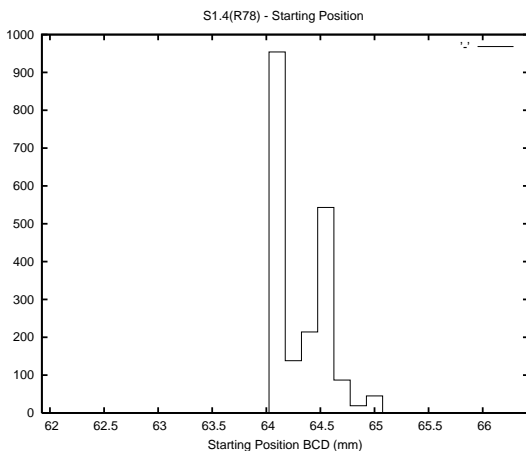

Target Performance Report - S1.4

Report Generated: May 28, 2013,

Last Actuation: 28/05/13 10:32:40

1 Operation Summary

	Last Shift	Total
Actuations:	54.7K	2310.9K
Quadrature Count errors:	0	0
Fiber ADC errors:	0	15
BPS errors (during actuation):	0	5
(R78) Gaps > 3s & < 10s:	0	15
(R78) Gaps > 10s:	2	43
(R78) SP2 Corrections:	2	319
(R78) Capture Over/Under shoots:	7867/59	178341/31178

2 Mechanical Performance

Starting position for the last 2000 actuations.

Starting position width over time.

Acceleration for the last 2000 actuations.

Acceleration over time. Normalised to a temperature 45C using the temperature data collected by the system.

3 Optical Performance

4 BPS Check