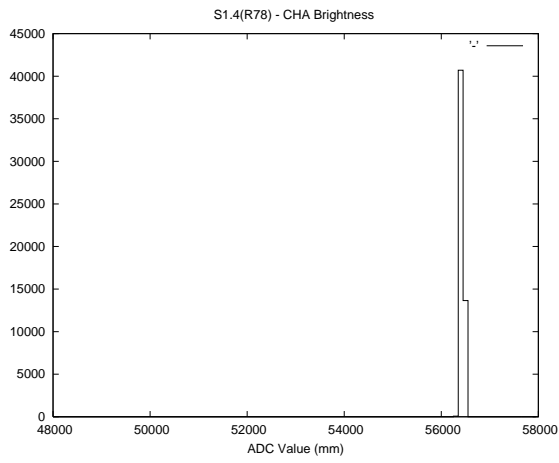

Target Performance Report - S1.4

Report Generated: May 28, 2013,

Last Actuation: 28/05/13 10:32:40

1 Operation Summary

	Last Shift	Total
Actuations:	54.7K	2310.9K
Quadrature Count errors:	0	0
Fiber ADC errors:	0	15
BPS errors (during actuation):	0	5
(R78) Gaps > 3s & < 10s:	0	15
(R78) Gaps > 10s:	2	43
(R78) SP2 Corrections:	2	319
(R78) Capture Over/Under shoots:	7867/59	178341/31178

2 Mechanical Performance

Starting position for the last 2000 actuations.

Starting position width over time.

Acceleration for the last 2000 actuations.

Acceleration over time. Normalised to a temperature 45C using the temperature data collected by the system.

3 Optical Performance

4 BPS Check