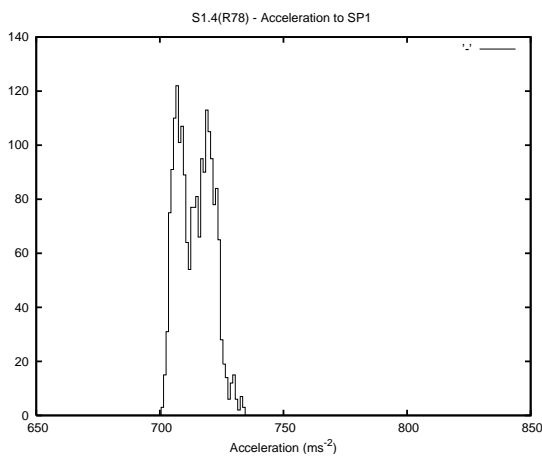

Target Performance Report - S1.4

Report Generated: May 27, 2013,

Last Actuation: 27/05/13 11:10:03

1 Operation Summary

	Last Shift	Total
Actuations:	61.8K	2256.2K
Quadrature Count errors:	0	0
Fiber ADC errors:	0	15
BPS errors (during actuation):	0	5
(R78) Gaps > 3s & < 10s:	0	15
(R78) Gaps > 10s:	2	42
(R78) SP2 Corrections:	4	317
(R78) Capture Over/Under shoots:	7937/51	170475/31119

2 Mechanical Performance

Starting position for the last 2000 actuations.

Starting position width over time.

Acceleration for the last 2000 actuations.

Acceleration over time. Normalised to a temperature 45C using the temperature data collected by the system.