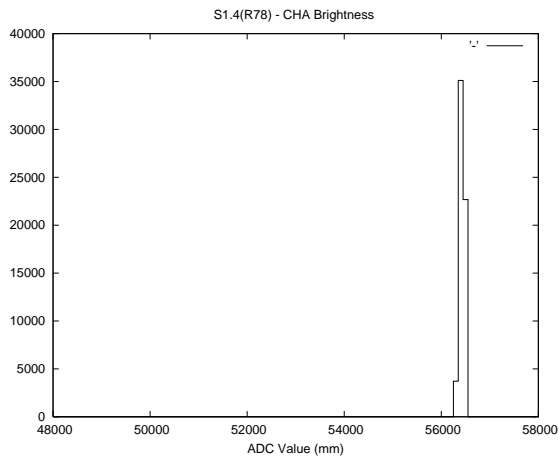

Target Performance Report - S1.4

Report Generated: May 27, 2013,

Last Actuation: 27/05/13 11:10:03

1 Operation Summary

	Last Shift	Total
Actuations:	61.8K	2256.2K
Quadrature Count errors:	0	0
Fiber ADC errors:	0	15
BPS errors (during actuation):	0	5
(R78) Gaps > 3s & < 10s:	0	15
(R78) Gaps > 10s:	2	42
(R78) SP2 Corrections:	4	317
(R78) Capture Over/Under shoots:	7937/51	170475/31119

2 Mechanical Performance

Starting position for the last 2000 actuations.

Starting position width over time.

Acceleration for the last 2000 actuations.

Acceleration over time. Normalised to a temperature 45C using the temperature data collected by the system.

3 Optical Performance

4 BPS Check