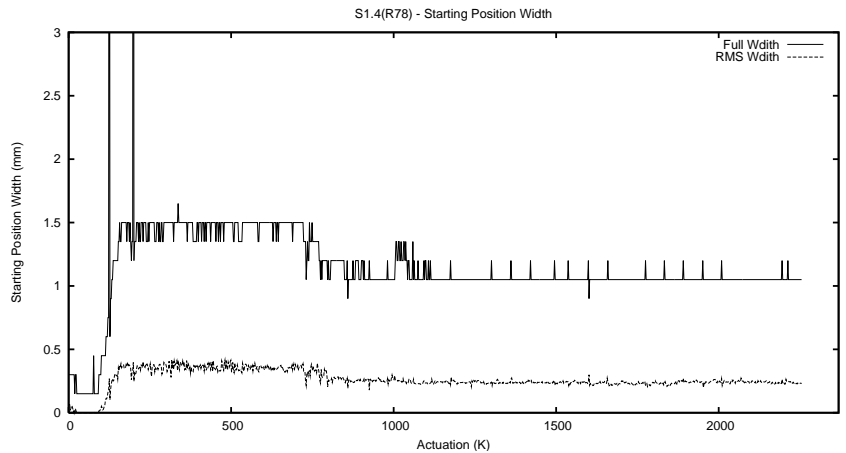

Target Performance Report - S1.4

Report Generated: May 27, 2013,

Last Actuation: 27/05/13 11:10:03

1 Operation Summary

	Last Shift	Total
Actuations:	61.8K	2256.2K
Quadrature Count errors:	0	0
Fiber ADC errors:	0	15
BPS errors (during actuation):	0	5
(R78) Gaps > 3s & < 10s:	0	15
(R78) Gaps > 10s:	2	42
(R78) SP2 Corrections:	4	317
(R78) Capture Over/Under shoots:	7937/51	170475/31119

2 Mechanical Performance

Starting position for the last 2000 actuations.

Starting position width over time.

Acceleration for the last 2000 actuations.

Acceleration over time. Normalised to a temperature 45C using the temperature data collected by the system.