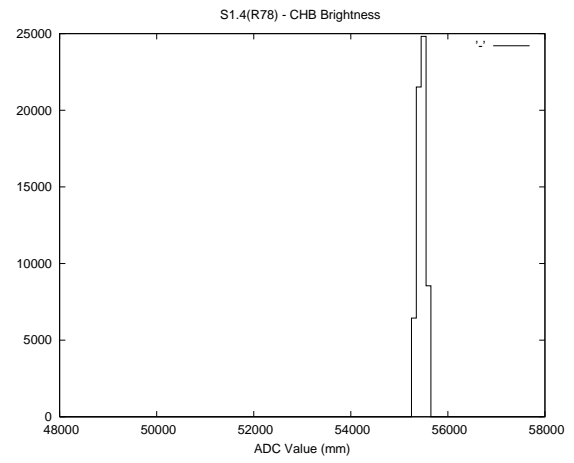

2 Mechanical Performance

Starting position for the last 2000 actuations.

Starting position width over time.

Acceleration for the last 2000 actuations.

Acceleration over time. Normalised to a temperature 45C using the temperature data collected by the system.

3 Optical Performance

4 BPS Check