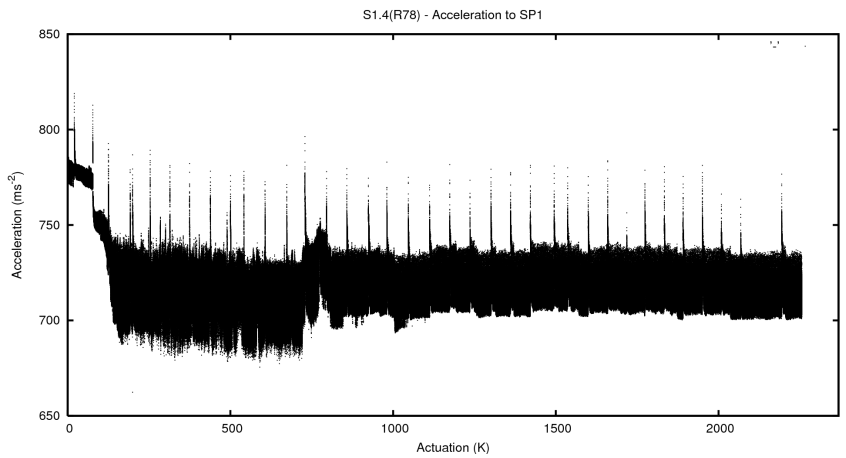

Target Performance Report - S1.4

Report Generated: May 27, 2013,

Last Actuation: 27/05/13 11:10:03

1 Operation Summary

	Last Shift	Total
Actuations:	61.8K	2256.2K
Quadrature Count errors:	0	0
Fiber ADC errors:	0	15
BPS errors (during actuation):	0	5
(R78) Gaps > 3s & < 10s:	0	15
(R78) Gaps > 10s:	2	42
(R78) SP2 Corrections:	4	317
(R78) Capture Over/Under shoots:	7937/51	170475/31119

2 Mechanical Performance

Starting position for the last 2000 actuations.

Starting position width over time.

Acceleration for the last 2000 actuations.

Acceleration over time. Normalised to a temperature 45C using the temperature data collected by the system.

3 Optical Performance

4 BPS Check