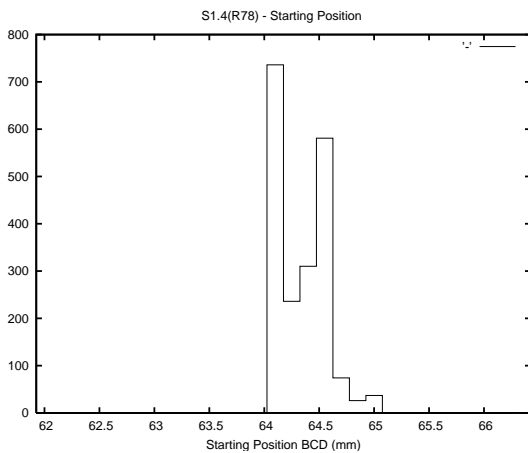

Target Performance Report - S1.4

Report Generated: May 27, 2013,

Last Actuation: 27/05/13 11:10:03

1 Operation Summary

	Last Shift	Total
Actuations:	61.8K	2256.2K
Quadrature Count errors:	0	0
Fiber ADC errors:	0	15
BPS errors (during actuation):	0	5
(R78) Gaps > 3s & < 10s:	0	15
(R78) Gaps > 10s:	2	42
(R78) SP2 Corrections:	4	317
(R78) Capture Over/Under shoots:	7937/51	170475/31119

2 Mechanical Performance

Starting position for the last 2000 actuations.

Starting position width over time.

Acceleration for the last 2000 actuations.

Acceleration over time. Normalised to a temperature 45C using the temperature data collected by the system.

3 Optical Performance

4 BPS Check