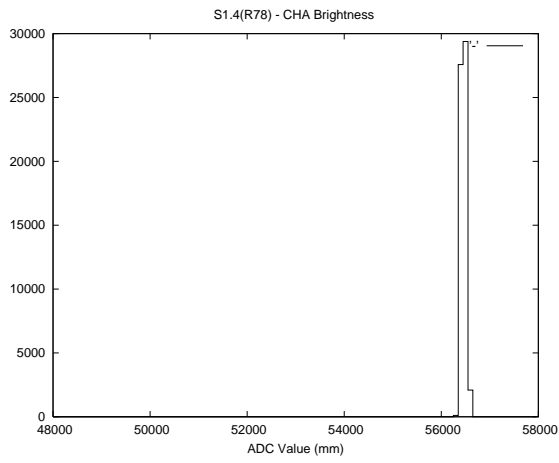

## 2 Mechanical Performance

Starting position for the last 2000 actuations.

Starting position width over time.

Acceleration for the last 2000 actuations.

Acceleration over time. Normalised to a temperature 45C using the temperature data collected by the system.

### 3 Optical Performance