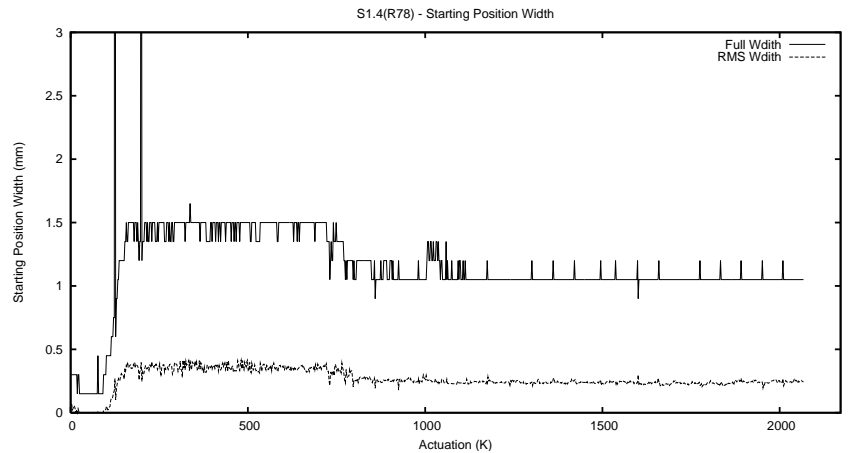

## 1 Operation Summary

	Last Shift	Total
Actuations:	59.5K	2068.4K
Quadrature Count errors:	0	0
Fiber ADC errors:	0	15
BPS errors (during actuation):	0	5
(R78) Gaps > 3s & < 10s:	0	15
(R78) Gaps > 10s:	2	40
(R78) SP2 Corrections:	3	313
(R78) Capture Over/Under shoots:	5093/15	146926/31066

## 2 Mechanical Performance

Starting position for the last 2000 actuations.

Starting position width over time.

Acceleration for the last 2000 actuations.

Acceleration over time. Normalised to a temperature 45C using the temperature data collected by the system.