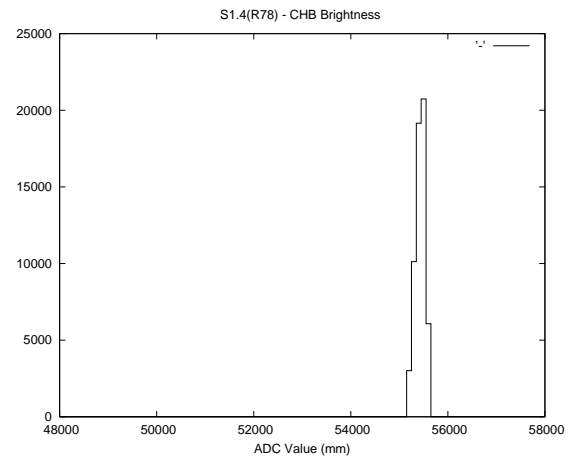

## 2 Mechanical Performance

Starting position for the last 2000 actuations.

Starting position width over time.

Acceleration for the last 2000 actuations.

Acceleration over time. Normalised to a temperature 45C using the temperature data collected by the system.

### 3 Optical Performance