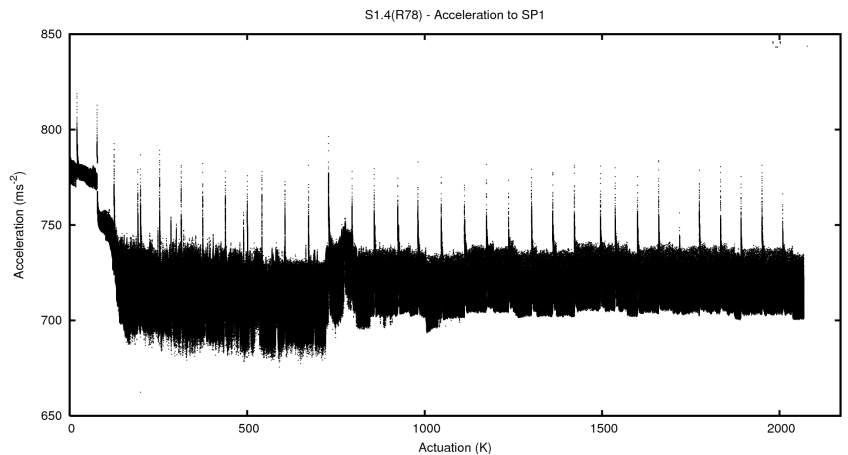

## 2 Mechanical Performance

Starting position for the last 2000 actuations.

Starting position width over time.

Acceleration for the last 2000 actuations.

Acceleration over time. Normalised to a temperature 45C using the temperature data collected by the system.

### 3 Optical Performance