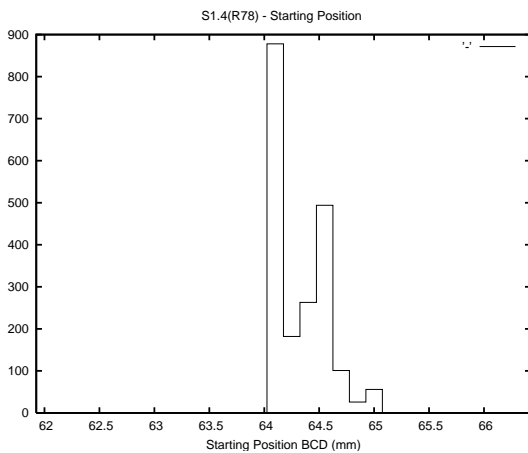

## 1 Operation Summary

	Last Shift	Total
Actuations:	59.5K	2068.4K
Quadrature Count errors:	0	0
Fiber ADC errors:	0	15
BPS errors (during actuation):	0	5
(R78) Gaps > 3s & < 10s:	0	15
(R78) Gaps > 10s:	2	40
(R78) SP2 Corrections:	3	313
(R78) Capture Over/Under shoots:	5093/15	146926/31066

## 2 Mechanical Performance

Starting position for the last 2000 actuations.

Starting position width over time.

Acceleration for the last 2000 actuations.

Acceleration over time. Normalised to a temperature 45C using the temperature data collected by the system.

### 3 Optical Performance