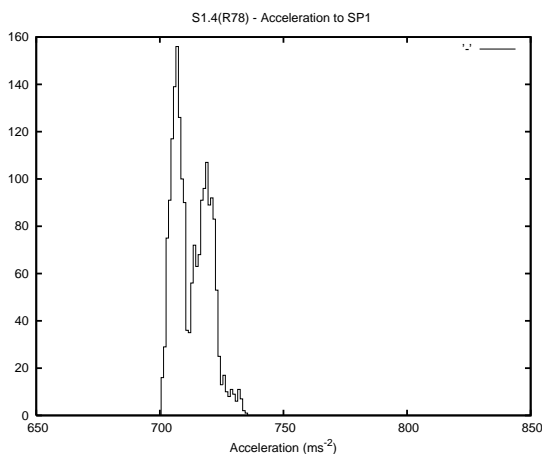

## 1 Operation Summary

	Last Shift	Total
Actuations:	59.5K	2068.4K
Quadrature Count errors:	0	0
Fiber ADC errors:	0	15
BPS errors (during actuation):	0	5
(R78) Gaps > 3s & < 10s:	0	15
(R78) Gaps > 10s:	2	40
(R78) SP2 Corrections:	3	313
(R78) Capture Over/Under shoots:	5093/15	146926/31066

## 2 Mechanical Performance

Starting position for the last 2000 actuations.

Starting position width over time.

Acceleration for the last 2000 actuations.

Acceleration over time. Normalised to a temperature 45C using the temperature data collected by the system.