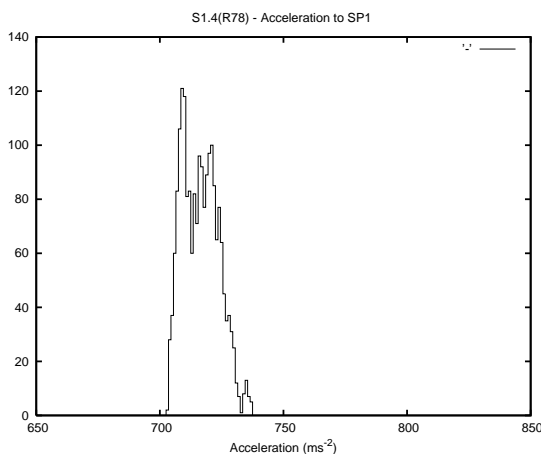

## 1 Operation Summary

	Last Shift	Total
Actuations:	58.3K	2008.8K
Quadrature Count errors:	0	0
Fiber ADC errors:	0	15
BPS errors (during actuation):	0	5
(R78) Gaps > 3s & < 10s:	0	15
(R78) Gaps > 10s:	2	39
(R78) SP2 Corrections:	4	310
(R78) Capture Over/Under shoots:	8927/15	141833/31051

## 2 Mechanical Performance

Starting position for the last 2000 actuations.

Starting position width over time.

Acceleration for the last 2000 actuations.

Acceleration over time. Normalised to a temperature 45C using the temperature data collected by the system.