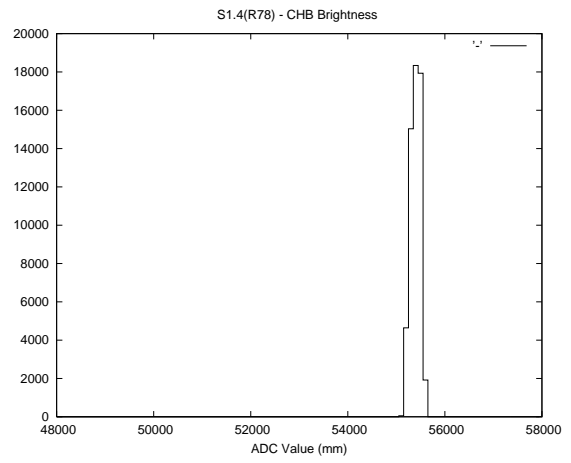

## 2 Mechanical Performance

Starting position for the last 2000 actuations.

Starting position width over time.

Acceleration for the last 2000 actuations.

Acceleration over time. Normalised to a temperature 45C using the temperature data collected by the system.

### 3 Optical Performance