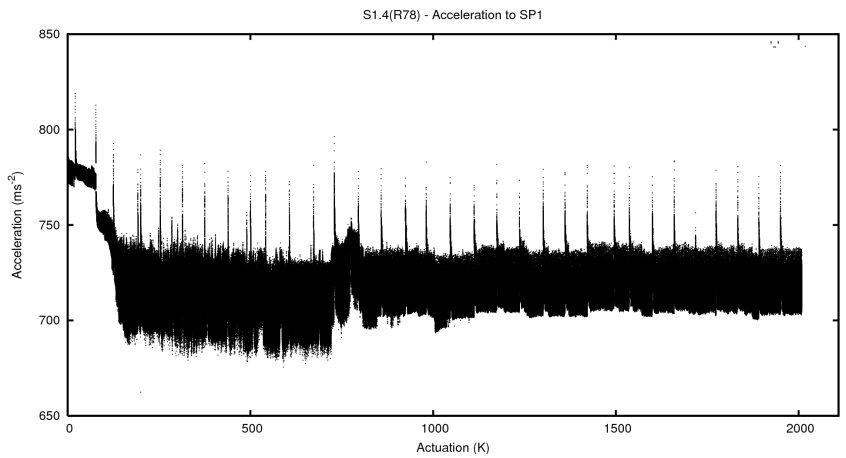

## 2 Mechanical Performance

Starting position for the last 2000 actuations.

Starting position width over time.

Acceleration for the last 2000 actuations.

Acceleration over time. Normalised to a temperature 45C using the temperature data collected by the system.

### 3 Optical Performance