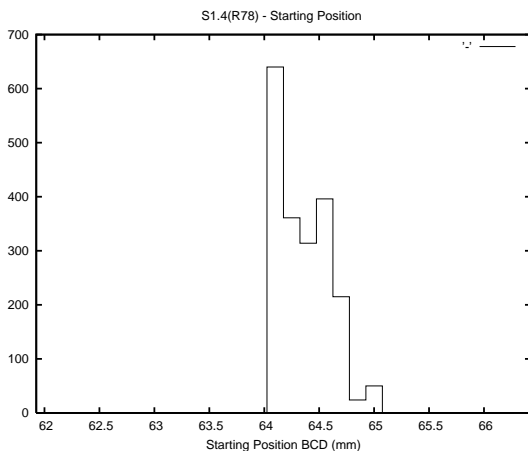

## 1 Operation Summary

	Last Shift	Total
Actuations:	58.3K	2008.8K
Quadrature Count errors:	0	0
Fiber ADC errors:	0	15
BPS errors (during actuation):	0	5
(R78) Gaps > 3s & < 10s:	0	15
(R78) Gaps > 10s:	2	39
(R78) SP2 Corrections:	4	310
(R78) Capture Over/Under shoots:	8927/15	141833/31051

## 2 Mechanical Performance

Starting position for the last 2000 actuations.

Starting position width over time.

Acceleration for the last 2000 actuations.

Acceleration over time. Normalised to a temperature 45C using the temperature data collected by the system.

### 3 Optical Performance