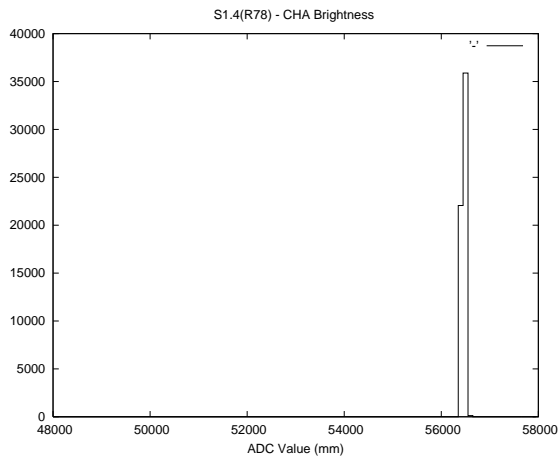

## 2 Mechanical Performance

Starting position for the last 2000 actuations.

Starting position width over time.

Acceleration for the last 2000 actuations.

Acceleration over time. Normalised to a temperature 45C using the temperature data collected by the system.

### 3 Optical Performance