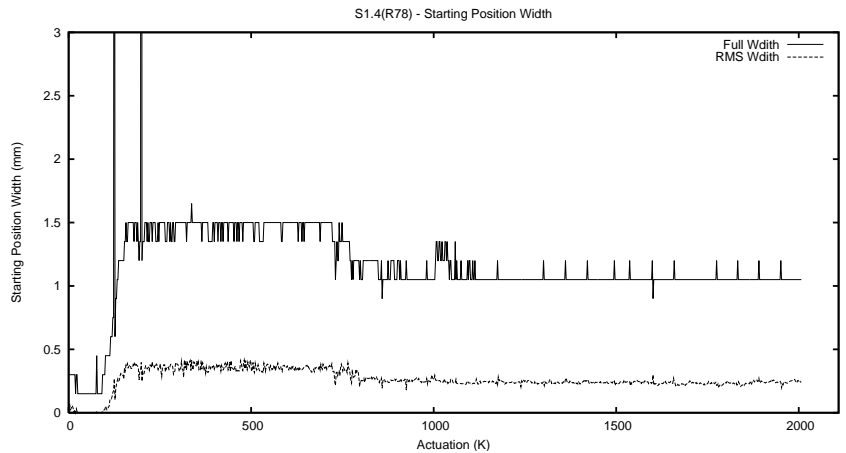

## 1 Operation Summary

	Last Shift	Total
Actuations:	58.3K	2008.8K
Quadrature Count errors:	0	0
Fiber ADC errors:	0	15
BPS errors (during actuation):	0	5
(R78) Gaps > 3s & < 10s:	0	15
(R78) Gaps > 10s:	2	39
(R78) SP2 Corrections:	4	310
(R78) Capture Over/Under shoots:	8927/15	141833/31051

## 2 Mechanical Performance

Starting position for the last 2000 actuations.

Starting position width over time.

Acceleration for the last 2000 actuations.

Acceleration over time. Normalised to a temperature 45C using the temperature data collected by the system.