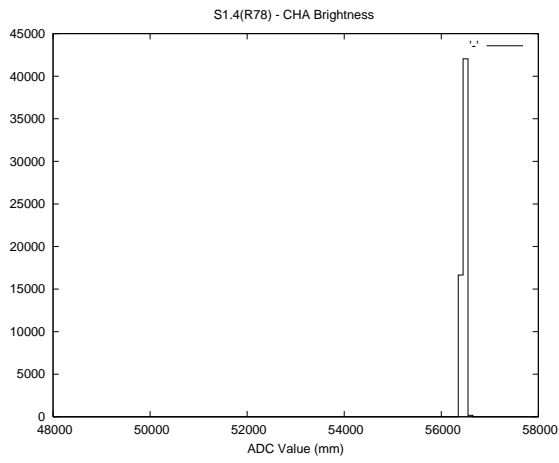

## 2 Mechanical Performance

Starting position for the last 2000 actuations.

Starting position width over time.

Acceleration for the last 2000 actuations.

Acceleration over time. Normalised to a temperature 45C using the temperature data collected by the system.

### 3 Optical Performance