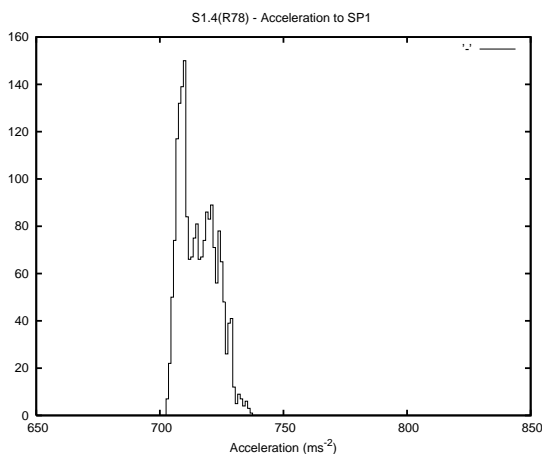

## 1 Operation Summary

	Last Shift	Total
Actuations:	59.3K	1950.5K
Quadrature Count errors:	0	0
Fiber ADC errors:	0	15
BPS errors (during actuation):	0	5
(R78) Gaps > 3s & < 10s:	0	15
(R78) Gaps > 10s:	2	38
(R78) SP2 Corrections:	1	306
(R78) Capture Over/Under shoots:	8331/50	132906/31036

## 2 Mechanical Performance

Starting position for the last 2000 actuations.

Starting position width over time.

Acceleration for the last 2000 actuations.

Acceleration over time. Normalised to a temperature 45C using the temperature data collected by the system.