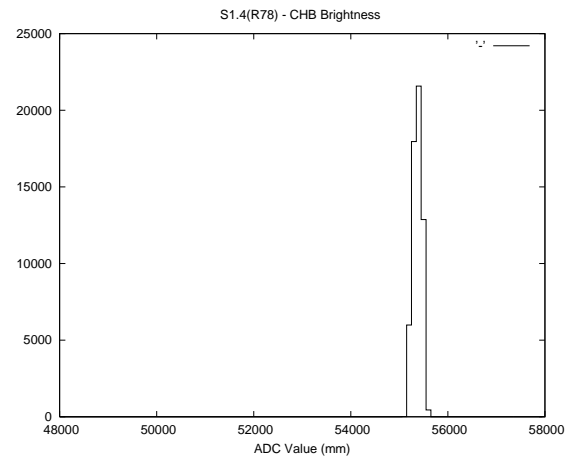

## 2 Mechanical Performance

Starting position for the last 2000 actuations.

Starting position width over time.

Acceleration for the last 2000 actuations.

Acceleration over time. Normalised to a temperature 45C using the temperature data collected by the system.

### 3 Optical Performance