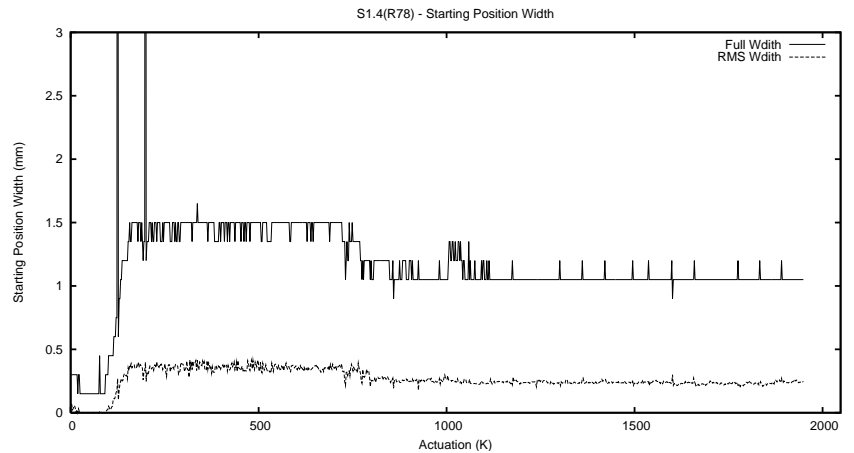

## 1 Operation Summary

	Last Shift	Total
Actuations:	59.3K	1950.5K
Quadrature Count errors:	0	0
Fiber ADC errors:	0	15
BPS errors (during actuation):	0	5
(R78) Gaps > 3s & < 10s:	0	15
(R78) Gaps > 10s:	2	38
(R78) SP2 Corrections:	1	306
(R78) Capture Over/Under shoots:	8331/50	132906/31036

## 2 Mechanical Performance

Starting position for the last 2000 actuations.

Starting position width over time.

Acceleration for the last 2000 actuations.

Acceleration over time. Normalised to a temperature 45C using the temperature data collected by the system.