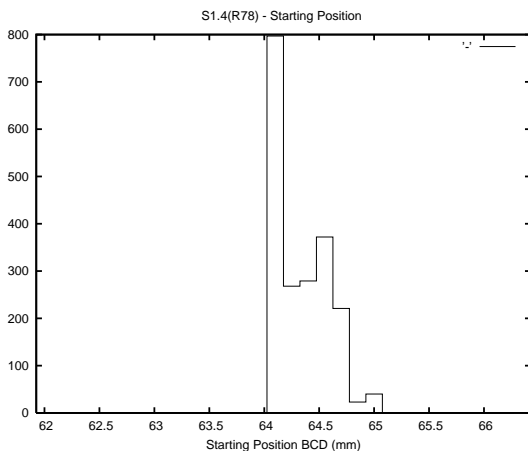

## 1 Operation Summary

	Last Shift	Total
Actuations:	59.3K	1950.5K
Quadrature Count errors:	0	0
Fiber ADC errors:	0	15
BPS errors (during actuation):	0	5
(R78) Gaps > 3s & < 10s:	0	15
(R78) Gaps > 10s:	2	38
(R78) SP2 Corrections:	1	306
(R78) Capture Over/Under shoots:	8331/50	132906/31036

## 2 Mechanical Performance

Starting position for the last 2000 actuations.

Starting position width over time.

Acceleration for the last 2000 actuations.

Acceleration over time. Normalised to a temperature 45C using the temperature data collected by the system.