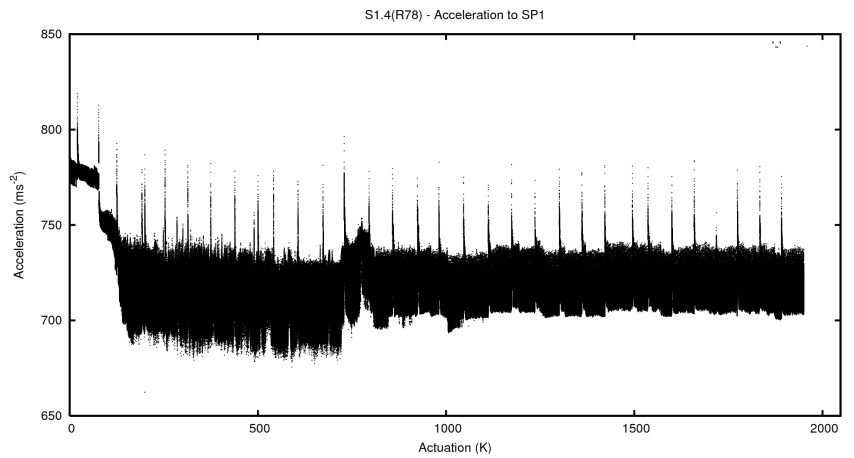

## 2 Mechanical Performance

Starting position for the last 2000 actuations.

Starting position width over time.

Acceleration for the last 2000 actuations.

Acceleration over time. Normalised to a temperature 45C using the temperature data collected by the system.

### 3 Optical Performance