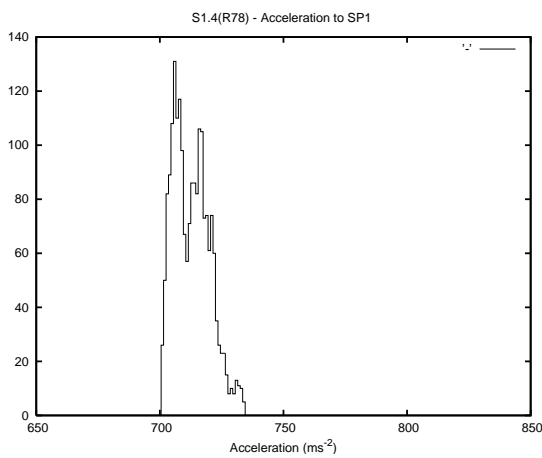

Target Performance Report - S1.4

Report Generated: May 20, 2013,

Last Actuation: 20/05/13 10:04:29

1 Operation Summary

	Last Shift	Total
Actuations:	57.6K	1891.2K
Quadrature Count errors:	0	0
Fiber ADC errors:	0	15
BPS errors (during actuation):	0	5
(R78) Gaps > 3s & < 10s:	0	15
(R78) Gaps > 10s:	2	37
(R78) SP2 Corrections:	3	305
(R78) Capture Over/Under shoots:	6242/26	124575/30986

2 Mechanical Performance

Starting position for the last 2000 actuations.

Starting position width over time.

Acceleration for the last 2000 actuations.

Acceleration over time. Normalised to a temperature 45C using the temperature data collected by the system.