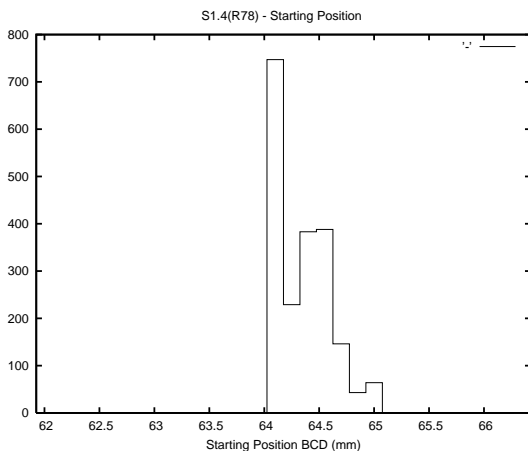

Target Performance Report - S1.4

Report Generated: May 20, 2013,

Last Actuation: 20/05/13 10:04:29

1 Operation Summary

	Last Shift	Total
Actuations:	57.6K	1891.2K
Quadrature Count errors:	0	0
Fiber ADC errors:	0	15
BPS errors (during actuation):	0	5
(R78) Gaps > 3s & < 10s:	0	15
(R78) Gaps > 10s:	2	37
(R78) SP2 Corrections:	3	305
(R78) Capture Over/Under shoots:	6242/26	124575/30986

2 Mechanical Performance

Starting position for the last 2000 actuations.

Starting position width over time.

Acceleration for the last 2000 actuations.

Acceleration over time. Normalised to a temperature 45C using the temperature data collected by the system.

3 Optical Performance

4 BPS Check