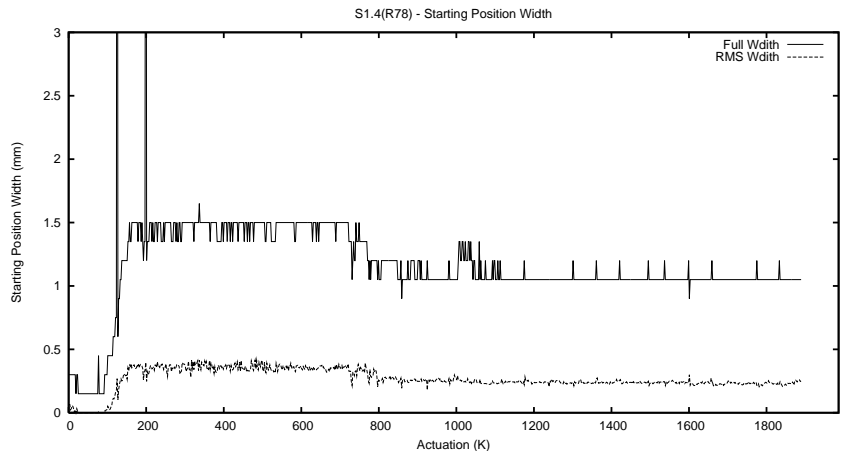

Target Performance Report - S1.4

Report Generated: May 20, 2013,

Last Actuation: 20/05/13 10:04:29

1 Operation Summary

	Last Shift	Total
Actuations:	57.6K	1891.2K
Quadrature Count errors:	0	0
Fiber ADC errors:	0	15
BPS errors (during actuation):	0	5
(R78) Gaps > 3s & < 10s:	0	15
(R78) Gaps > 10s:	2	37
(R78) SP2 Corrections:	3	305
(R78) Capture Over/Under shoots:	6242/26	124575/30986

2 Mechanical Performance

Starting position for the last 2000 actuations.

Starting position width over time.

Acceleration for the last 2000 actuations.

Acceleration over time. Normalised to a temperature 45C using the temperature data collected by the system.