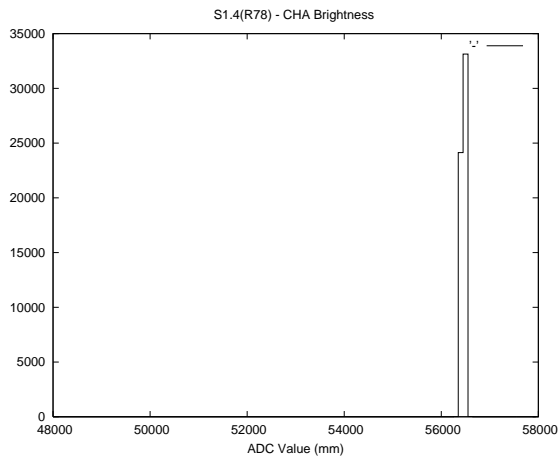

Target Performance Report - S1.4

Report Generated: May 20, 2013,

Last Actuation: 20/05/13 10:04:29

1 Operation Summary

	Last Shift	Total
Actuations:	57.6K	1891.2K
Quadrature Count errors:	0	0
Fiber ADC errors:	0	15
BPS errors (during actuation):	0	5
(R78) Gaps > 3s & < 10s:	0	15
(R78) Gaps > 10s:	2	37
(R78) SP2 Corrections:	3	305
(R78) Capture Over/Under shoots:	6242/26	124575/30986

2 Mechanical Performance

Starting position for the last 2000 actuations.

Starting position width over time.

Acceleration for the last 2000 actuations.

Acceleration over time. Normalised to a temperature 45C using the temperature data collected by the system.

3 Optical Performance

4 BPS Check