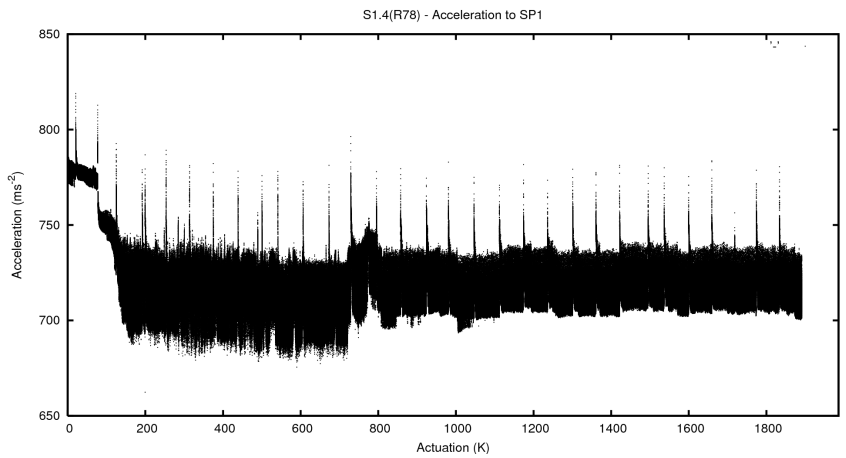

Target Performance Report - S1.4

Report Generated: May 20, 2013,

Last Actuation: 20/05/13 10:04:29

1 Operation Summary

	Last Shift	Total
Actuations:	57.6K	1891.2K
Quadrature Count errors:	0	0
Fiber ADC errors:	0	15
BPS errors (during actuation):	0	5
(R78) Gaps > 3s & < 10s:	0	15
(R78) Gaps > 10s:	2	37
(R78) SP2 Corrections:	3	305
(R78) Capture Over/Under shoots:	6242/26	124575/30986

2 Mechanical Performance

Starting position for the last 2000 actuations.

Starting position width over time.

Acceleration for the last 2000 actuations.

Acceleration over time. Normalised to a temperature 45C using the temperature data collected by the system.

3 Optical Performance

4 BPS Check