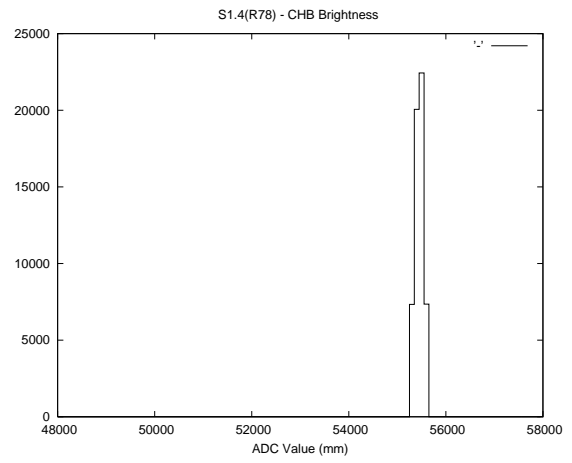

Target Performance Report - S1.4

Report Generated: May 20, 2013,

Last Actuation: 20/05/13 10:04:29

1 Operation Summary

	Last Shift	Total
Actuations:	57.6K	1891.2K
Quadrature Count errors:	0	0
Fiber ADC errors:	0	15
BPS errors (during actuation):	0	5
(R78) Gaps > 3s & < 10s:	0	15
(R78) Gaps > 10s:	2	37
(R78) SP2 Corrections:	3	305
(R78) Capture Over/Under shoots:	6242/26	124575/30986

2 Mechanical Performance

Starting position for the last 2000 actuations.

Starting position width over time.

Acceleration for the last 2000 actuations.

Acceleration over time. Normalised to a temperature 45C using the temperature data collected by the system.

3 Optical Performance

4 BPS Check