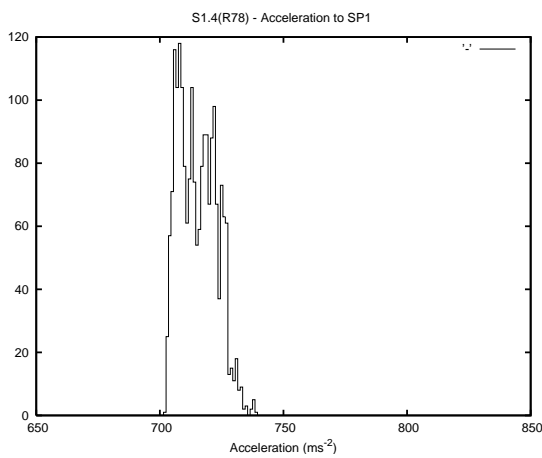

## 1 Operation Summary

	Last Shift	Total
Actuations:	56.0K	1774.0K
Quadrature Count errors:	0	0
Fiber ADC errors:	0	15
BPS errors (during actuation):	0	5
(R78) Gaps > 3s & < 10s:	0	15
(R78) Gaps > 10s:	2	35
(R78) SP2 Corrections:	1	295
(R78) Capture Over/Under shoots:	6952/0	108392/30920

## 2 Mechanical Performance

Starting position for the last 2000 actuations.

Starting position width over time.

Acceleration for the last 2000 actuations.

Acceleration over time. Normalised to a temperature 45C using the temperature data collected by the system.