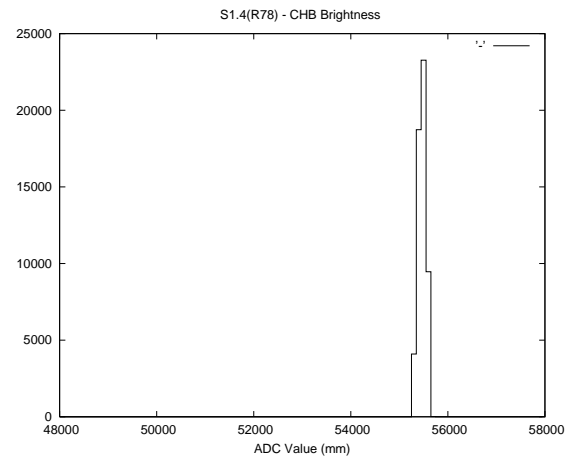

## 2 Mechanical Performance

Starting position for the last 2000 actuations.

Starting position width over time.

Acceleration for the last 2000 actuations.

Acceleration over time. Normalised to a temperature 45C using the temperature data collected by the system.

### 3 Optical Performance