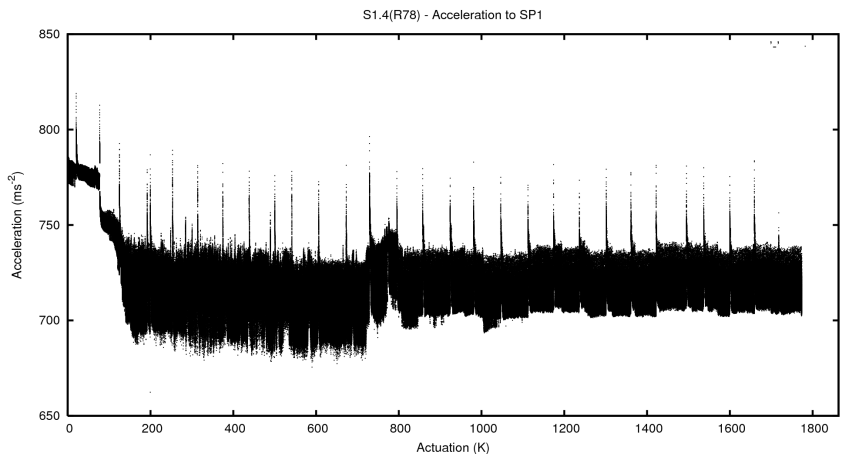

## 2 Mechanical Performance

Starting position for the last 2000 actuations.

Starting position width over time.

Acceleration for the last 2000 actuations.

Acceleration over time. Normalised to a temperature 45C using the temperature data collected by the system.

### 3 Optical Performance