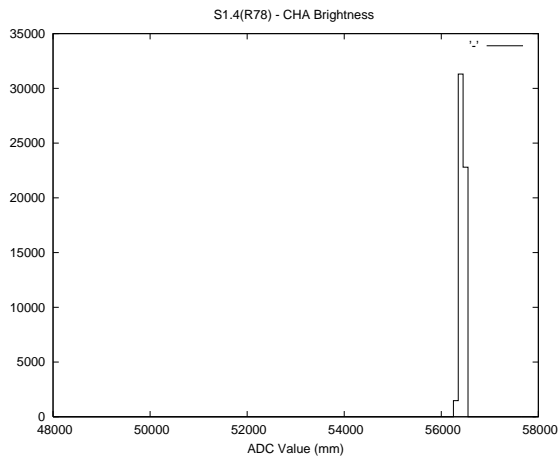

## 2 Mechanical Performance

Starting position for the last 2000 actuations.

Starting position width over time.

Acceleration for the last 2000 actuations.

Acceleration over time. Normalised to a temperature 45C using the temperature data collected by the system.

### 3 Optical Performance