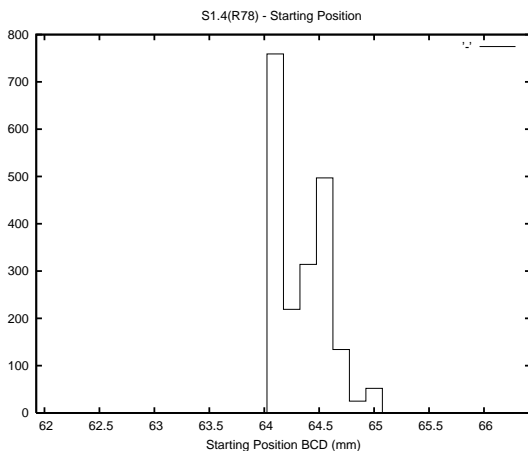

## 1 Operation Summary

	Last Shift	Total
Actuations:	56.0K	1774.0K
Quadrature Count errors:	0	0
Fiber ADC errors:	0	15
BPS errors (during actuation):	0	5
(R78) Gaps > 3s & < 10s:	0	15
(R78) Gaps > 10s:	2	35
(R78) SP2 Corrections:	1	295
(R78) Capture Over/Under shoots:	6952/0	108392/30920

## 2 Mechanical Performance

Starting position for the last 2000 actuations.

Starting position width over time.

Acceleration for the last 2000 actuations.

Acceleration over time. Normalised to a temperature 45C using the temperature data collected by the system.

### 3 Optical Performance