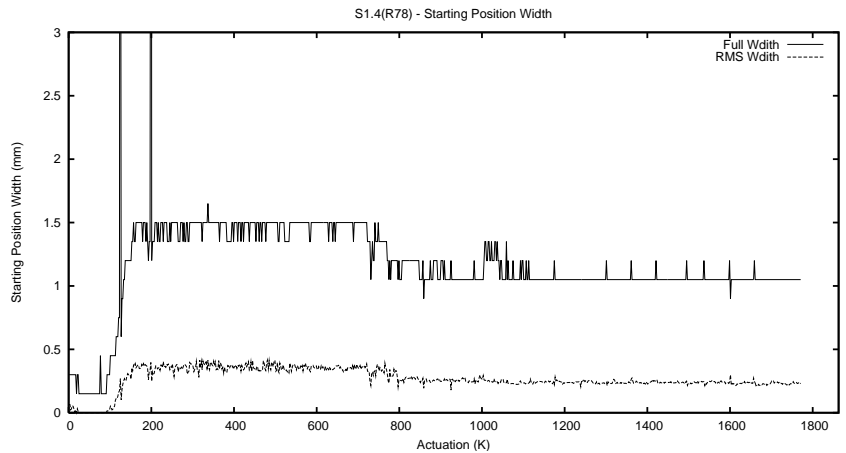

## 1 Operation Summary

	Last Shift	Total
Actuations:	56.0K	1774.0K
Quadrature Count errors:	0	0
Fiber ADC errors:	0	15
BPS errors (during actuation):	0	5
(R78) Gaps > 3s & < 10s:	0	15
(R78) Gaps > 10s:	2	35
(R78) SP2 Corrections:	1	295
(R78) Capture Over/Under shoots:	6952/0	108392/30920

## 2 Mechanical Performance

Starting position for the last 2000 actuations.

Starting position width over time.

Acceleration for the last 2000 actuations.

Acceleration over time. Normalised to a temperature 45C using the temperature data collected by the system.