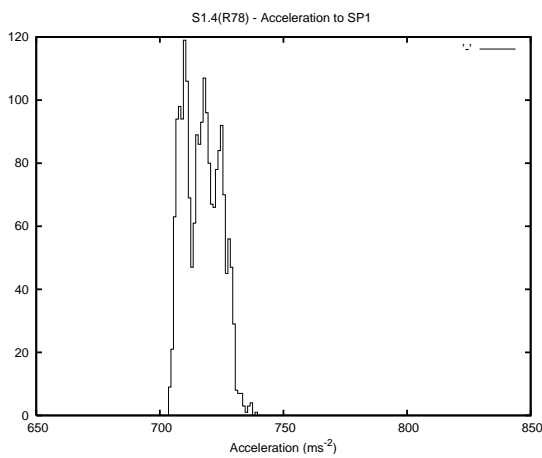

## 1 Operation Summary

	Last Shift	Total
Actuations:	58.5K	1718.0K
Quadrature Count errors:	0	0
Fiber ADC errors:	0	15
BPS errors (during actuation):	0	5
(R78) Gaps > 3s & < 10s:	0	15
(R78) Gaps > 10s:	1	34
(R78) SP2 Corrections:	1	294
(R78) Capture Over/Under shoots:	9458/6	101440/30920

## 2 Mechanical Performance

Starting position for the last 2000 actuations.

Starting position width over time.

Acceleration for the last 2000 actuations.

Acceleration over time. Normalised to a temperature 45C using the temperature data collected by the system.