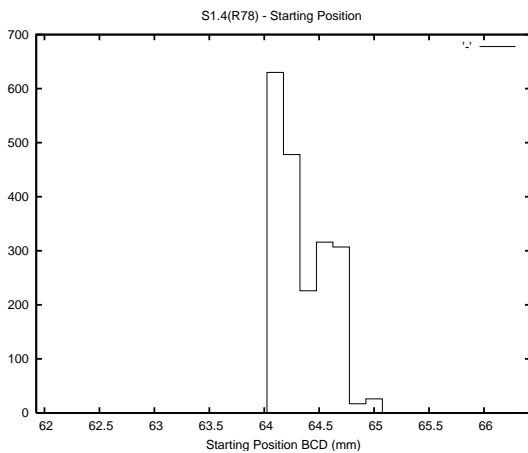

## 1 Operation Summary

	Last Shift	Total
Actuations:	58.5K	1718.0K
Quadrature Count errors:	0	0
Fiber ADC errors:	0	15
BPS errors (during actuation):	0	5
(R78) Gaps > 3s & < 10s:	0	15
(R78) Gaps > 10s:	1	34
(R78) SP2 Corrections:	1	294
(R78) Capture Over/Under shoots:	9458/6	101440/30920

## 2 Mechanical Performance

Starting position for the last 2000 actuations.

Starting position width over time.

Acceleration for the last 2000 actuations.

Acceleration over time. Normalised to a temperature 45C using the temperature data collected by the system.

### 3 Optical Performance