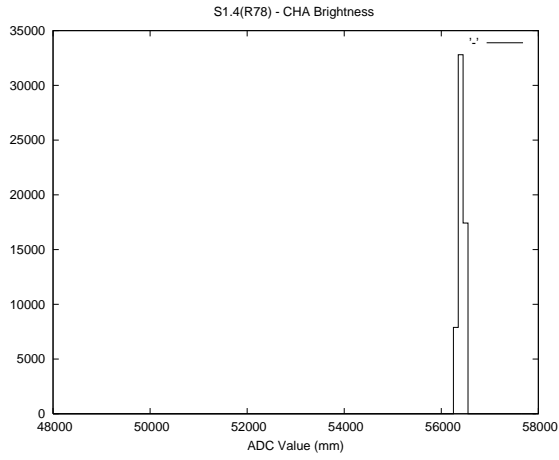

## 2 Mechanical Performance

Starting position for the last 2000 actuations.

Starting position width over time.

Acceleration for the last 2000 actuations.

Acceleration over time. Normalised to a temperature 45C using the temperature data collected by the system.

### 3 Optical Performance