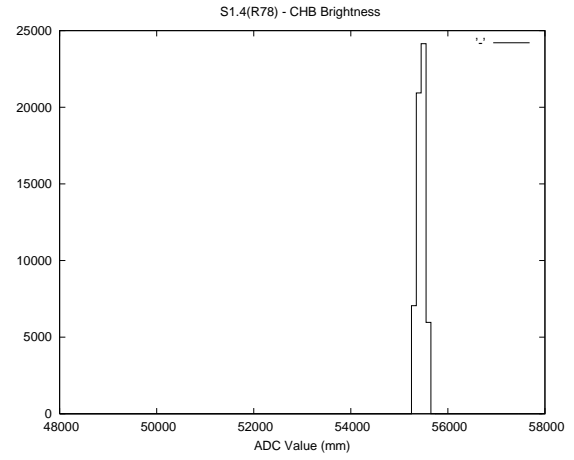

## 2 Mechanical Performance

Starting position for the last 2000 actuations.

Starting position width over time.

Acceleration for the last 2000 actuations.

Acceleration over time. Normalised to a temperature 45C using the temperature data collected by the system.

### 3 Optical Performance