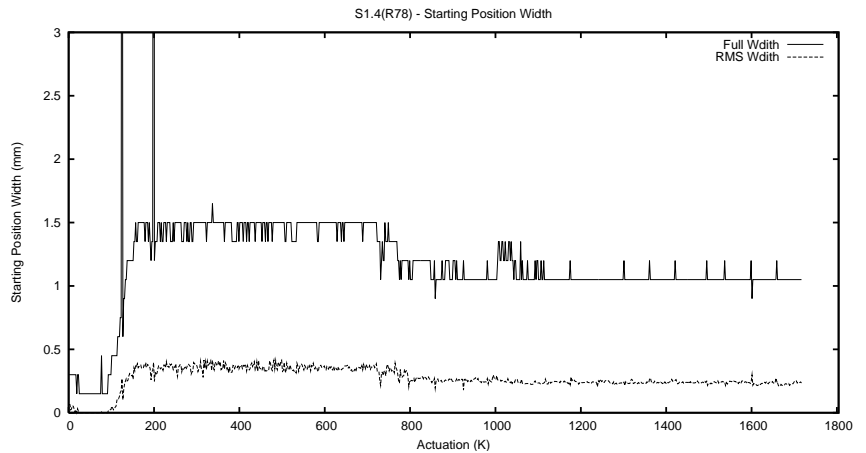

## 1 Operation Summary

	Last Shift	Total
Actuations:	58.5K	1718.0K
Quadrature Count errors:	0	0
Fiber ADC errors:	0	15
BPS errors (during actuation):	0	5
(R78) Gaps > 3s & < 10s:	0	15
(R78) Gaps > 10s:	1	34
(R78) SP2 Corrections:	1	294
(R78) Capture Over/Under shoots:	9458/6	101440/30920

## 2 Mechanical Performance

Starting position for the last 2000 actuations.

Starting position width over time.

Acceleration for the last 2000 actuations.

Acceleration over time. Normalised to a temperature 45C using the temperature data collected by the system.