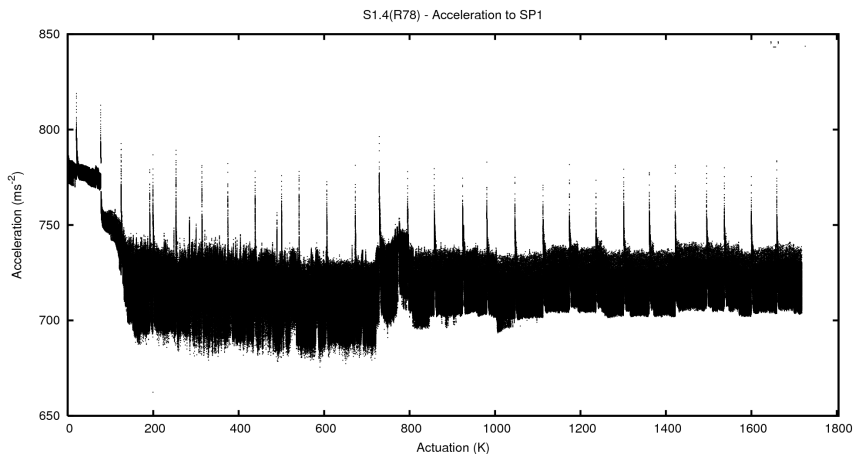

## 2 Mechanical Performance

Starting position for the last 2000 actuations.

Starting position width over time.

Acceleration for the last 2000 actuations.

Acceleration over time. Normalised to a temperature 45C using the temperature data collected by the system.

### 3 Optical Performance