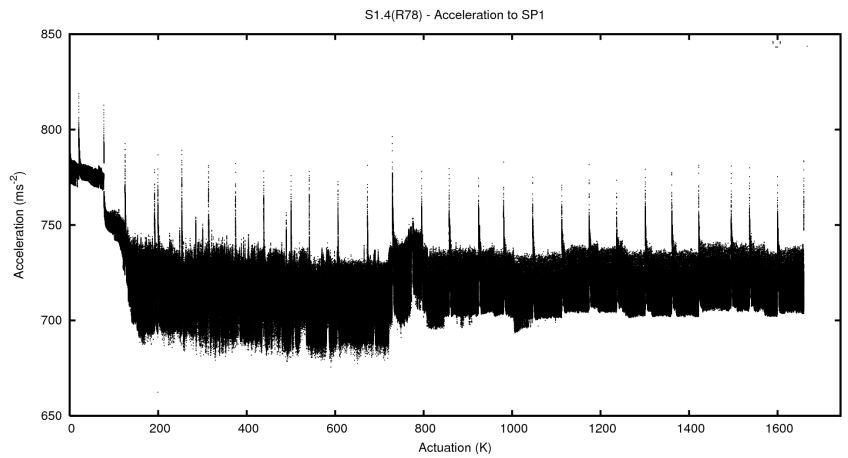

Target Performance Report - S1.4

Report Generated: May 16, 2013,

Last Actuation: 16/05/13 12:17:21

1 Operation Summary

	Last Shift	Total
Actuations:	59.7K	1659.5K
Quadrature Count errors:	0	0
Fiber ADC errors:	0	15
BPS errors (during actuation):	0	5
(R78) Gaps > 3s & < 10s:	0	15
(R78) Gaps > 10s:	3	34
(R78) SP2 Corrections:	2	293
(R78) Capture Over/Under shoots:	6309/77	91982/30915

2 Mechanical Performance

Starting position for the last 2000 actuations.

Starting position width over time.

Acceleration for the last 2000 actuations.

Acceleration over time. Normalised to a temperature 45C using the temperature data collected by the system.

3 Optical Performance

4 BPS Check