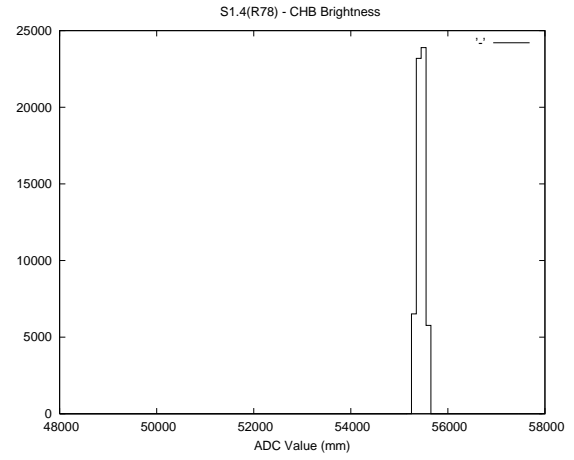

Target Performance Report - S1.4

Report Generated: May 16, 2013,

Last Actuation: 16/05/13 12:17:21

1 Operation Summary

	Last Shift	Total
Actuations:	59.7K	1659.5K
Quadrature Count errors:	0	0
Fiber ADC errors:	0	15
BPS errors (during actuation):	0	5
(R78) Gaps > 3s & < 10s:	0	15
(R78) Gaps > 10s:	3	34
(R78) SP2 Corrections:	2	293
(R78) Capture Over/Under shoots:	6309/77	91982/30915

2 Mechanical Performance

Starting position for the last 2000 actuations.

Starting position width over time.

Acceleration for the last 2000 actuations.

Acceleration over time. Normalised to a temperature 45C using the temperature data collected by the system.

3 Optical Performance

4 BPS Check