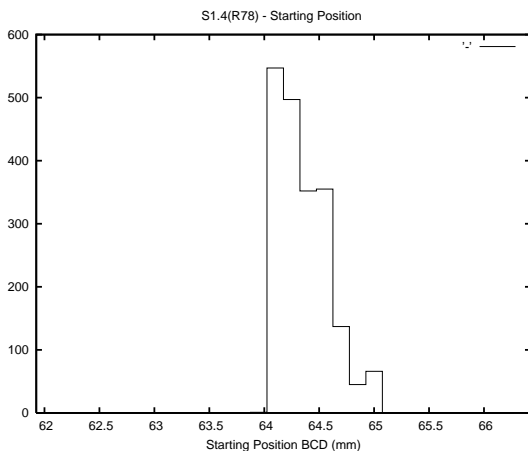

Target Performance Report - S1.4

Report Generated: May 16, 2013,

Last Actuation: 16/05/13 12:17:21

1 Operation Summary

	Last Shift	Total
Actuations:	59.7K	1659.5K
Quadrature Count errors:	0	0
Fiber ADC errors:	0	15
BPS errors (during actuation):	0	5
(R78) Gaps > 3s & < 10s:	0	15
(R78) Gaps > 10s:	3	34
(R78) SP2 Corrections:	2	293
(R78) Capture Over/Under shoots:	6309/77	91982/30915

2 Mechanical Performance

Starting position for the last 2000 actuations.

Starting position width over time.

Acceleration for the last 2000 actuations.

Acceleration over time. Normalised to a temperature 45C using the temperature data collected by the system.

3 Optical Performance

4 BPS Check