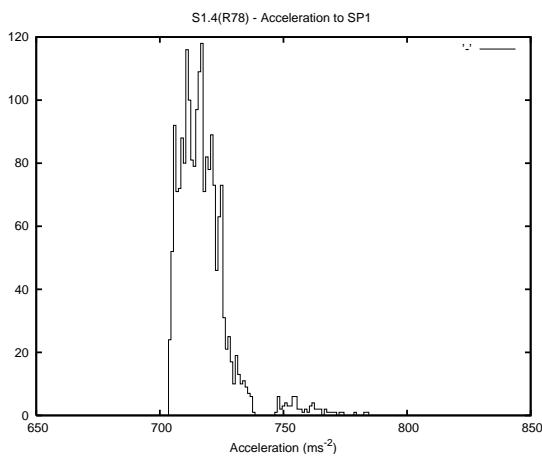

Target Performance Report - S1.4

Report Generated: May 16, 2013,

Last Actuation: 16/05/13 12:17:21

1 Operation Summary

	Last Shift	Total
Actuations:	59.7K	1659.5K
Quadrature Count errors:	0	0
Fiber ADC errors:	0	15
BPS errors (during actuation):	0	5
(R78) Gaps > 3s & < 10s:	0	15
(R78) Gaps > 10s:	3	34
(R78) SP2 Corrections:	2	293
(R78) Capture Over/Under shoots:	6309/77	91982/30915

2 Mechanical Performance

Starting position for the last 2000 actuations.

Starting position width over time.

Acceleration for the last 2000 actuations.

Acceleration over time. Normalised to a temperature 45C using the temperature data collected by the system.