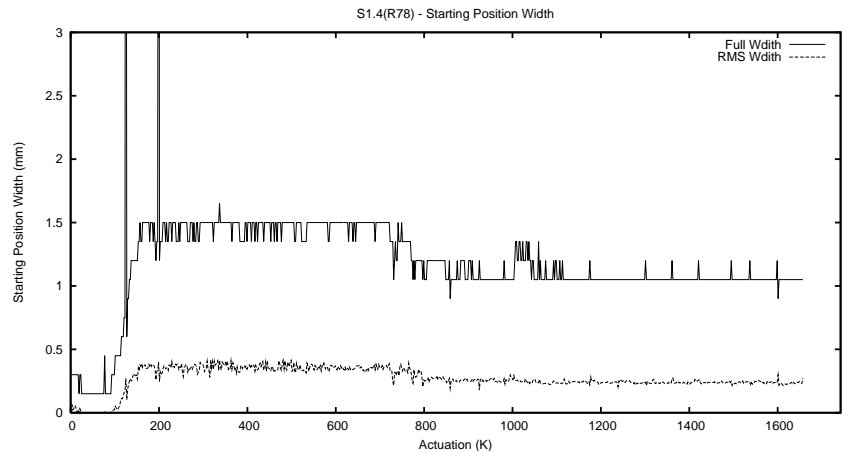

Target Performance Report - S1.4

Report Generated: May 16, 2013,

Last Actuation: 16/05/13 12:17:21

1 Operation Summary

	Last Shift	Total
Actuations:	59.7K	1659.5K
Quadrature Count errors:	0	0
Fiber ADC errors:	0	15
BPS errors (during actuation):	0	5
(R78) Gaps > 3s & < 10s:	0	15
(R78) Gaps > 10s:	3	34
(R78) SP2 Corrections:	2	293
(R78) Capture Over/Under shoots:	6309/77	91982/30915

2 Mechanical Performance

Starting position for the last 2000 actuations.

Starting position width over time.

Acceleration for the last 2000 actuations.

Acceleration over time. Normalised to a temperature 45C using the temperature data collected by the system.